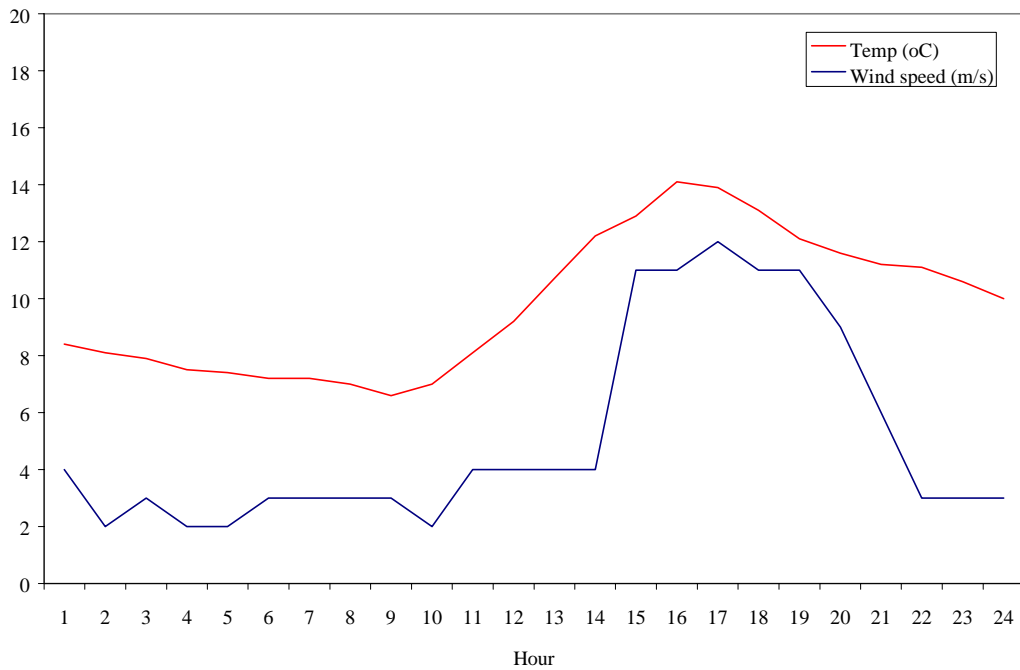

## Meteorology 6 Jun 2002

Figure 2: Met data 6 Jun 2002

Meteorology 3 Jul 2002

Figure 3: Met data 3 Jul 2002

Meteorology 6 Jul 2002

Figure 4: Met data 6 Jul 2002

Meteorology 9 Jul 2002

Figure 5: Met data 9 Jul 2002

Meteorology 24 Jul 2002

Figure 6: Met data 24 Jul 2002

Meteorology 30 Jul 2002

Figure 7: Met data 30 Jul 2002

Meteorology 2 Aug 2002

Figure 8: Met data 2 Aug 2002

Meteorology 20 Aug 2002

Figure 9: Met data 20 Aug 2002