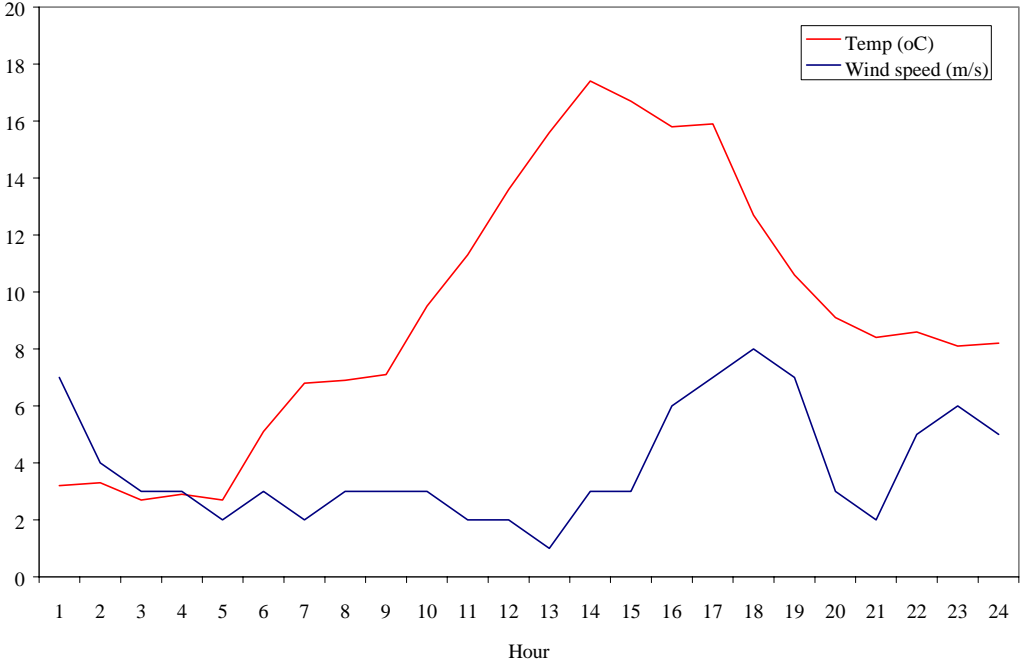

## Meteorology 6 Jun 2002

Figure 2: Met data 6 Jun 2002

Meteorology 3 Jul 2002

Figure 3: Met data 3 Jul 2002

Meteorology 6 Jul 2002

Figure 4: Met data 6 Jul 2002

Meteorology 9 Jul 2002

Figure 5: Met data 9 Jul 2002

Meteorology 24 Jul 2002

Figure 6: Met data 24 Jul 2002

Meteorology 30 Jul 2002

Figure 7: Met data 30 Jul 2002

Meteorology 2 Aug 2002

Figure 8: Met data 2 Aug 2002

Meteorology 20 Aug 2002

Figure 9: Met data 20 Aug 2002