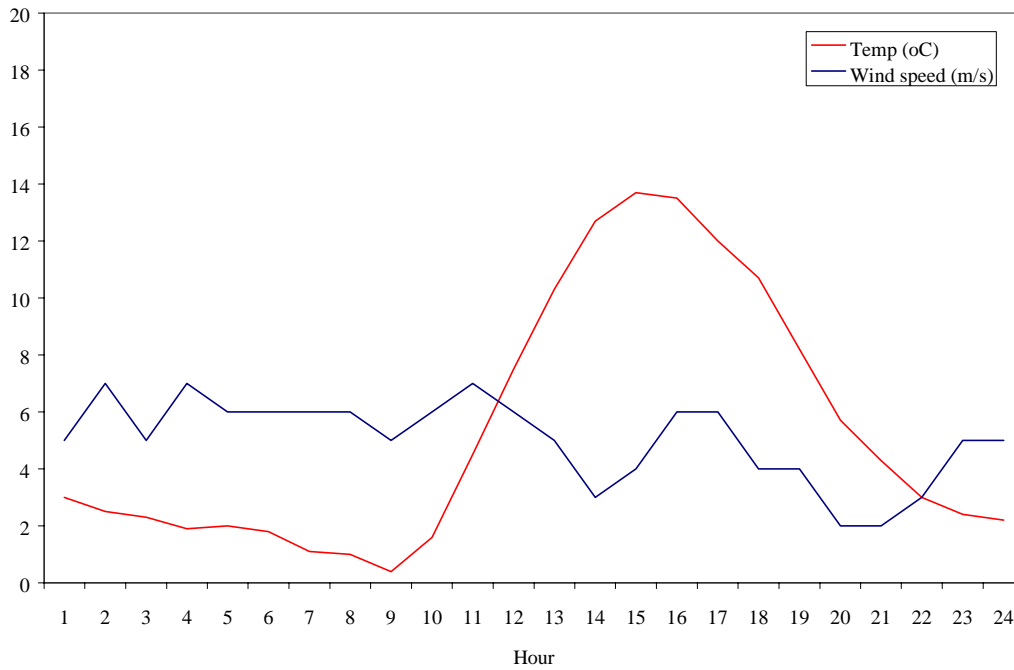

Meteorology 24 Jul 2002

Figure 6: Met data 24 Jul 2002

Meteorology 30 Jul 2002

Figure 7: Met data 30 Jul 2002

Meteorology 2 Aug 2002

Figure 8: Met data 2 Aug 2002

Meteorology 20 Aug 2002

Figure 9: Met data 20 Aug 2002