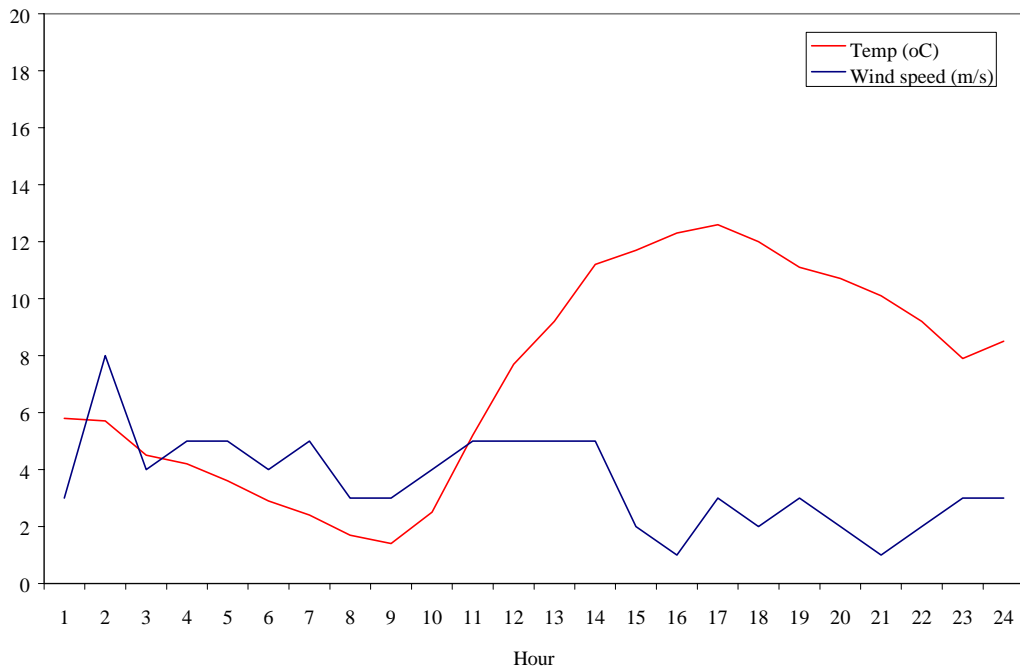

## Meteorology 6 Jun 2002

Figure 2: Met data 6 Jun 2002

Meteorology 3 Jul 2002

Figure 3: Met data 3 Jul 2002

Meteorology 6 Jul 2002

Figure 4: Met data 6 Jul 2002

Meteorology 9 Jul 2002

Figure 5: Met data 9 Jul 2002

Meteorology 24 Jul 2002

Figure 6: Met data 24 Jul 2002

Meteorology 30 Jul 2002

Figure 7: Met data 30 Jul 2002

Meteorology 2 Aug 2002

Figure 8: Met data 2 Aug 2002

Meteorology 20 Aug 2002

Figure 9: Met data 20 Aug 2002