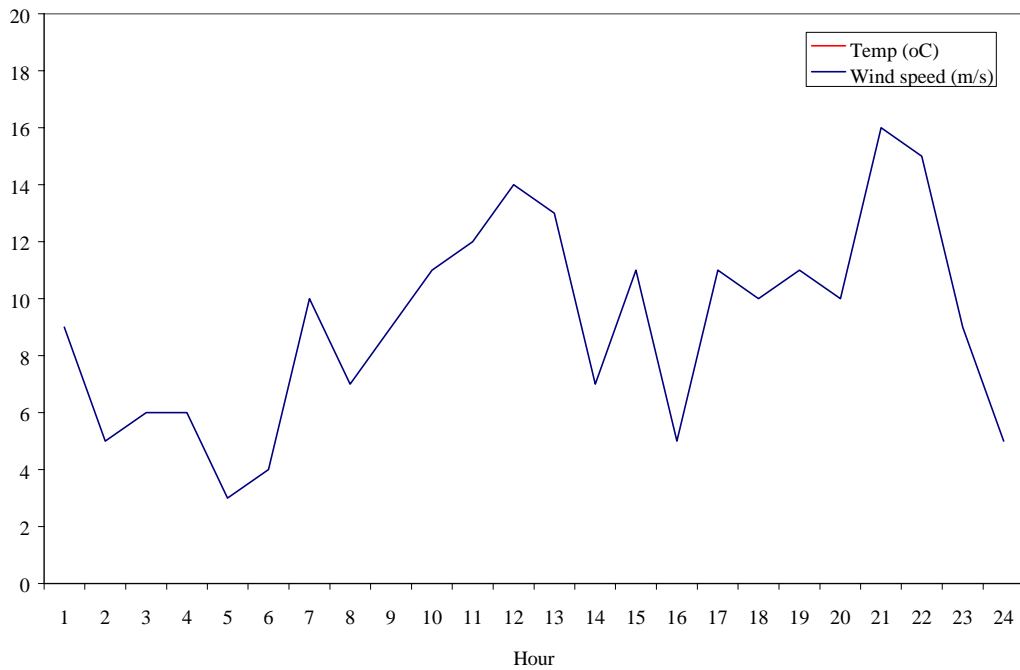

## Meteorology 6 Jun 2002

Figure 2: Met data 6 Jun 2002

Meteorology 3 Jul 2002

Figure 3: Met data 3 Jul 2002

Meteorology 6 Jul 2002

Figure 4: Met data 6 Jul 2002

Meteorology 9 Jul 2002

Figure 5: Met data 9 Jul 2002

Meteorology 24 Jul 2002

Figure 6: Met data 24 Jul 2002

Meteorology 30 Jul 2002

Figure 7: Met data 30 Jul 2002

Meteorology 2 Aug 2002

Figure 8: Met data 2 Aug 2002

Meteorology 20 Aug 2002

Figure 9: Met data 20 Aug 2002