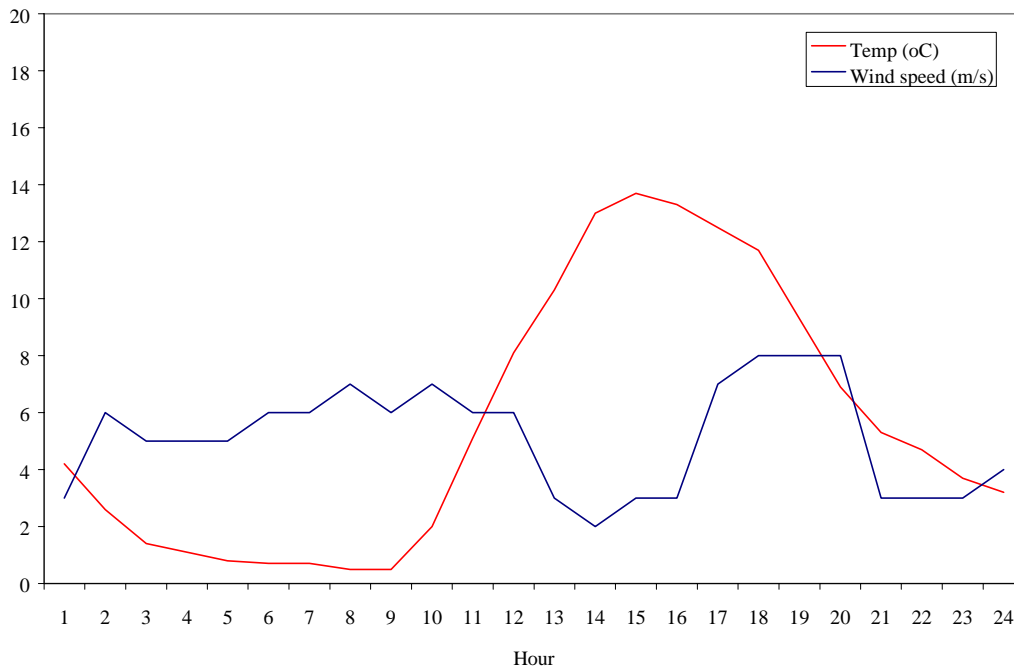

## Meteorology 6 Jun 2002

Figure 2: Met data 6 Jun 2002

Meteorology 3 Jul 2002

Figure 3: Met data 3 Jul 2002

Meteorology 6 Jul 2002

Figure 4: Met data 6 Jul 2002

Meteorology 9 Jul 2002

Figure 5: Met data 9 Jul 2002

Meteorology 24 Jul 2002

Figure 6: Met data 24 Jul 2002

Meteorology 30 Jul 2002

Figure 7: Met data 30 Jul 2002

Meteorology 2 Aug 2002

Figure 8: Met data 2 Aug 2002

Meteorology 20 Aug 2002

Figure 9: Met data 20 Aug 2002