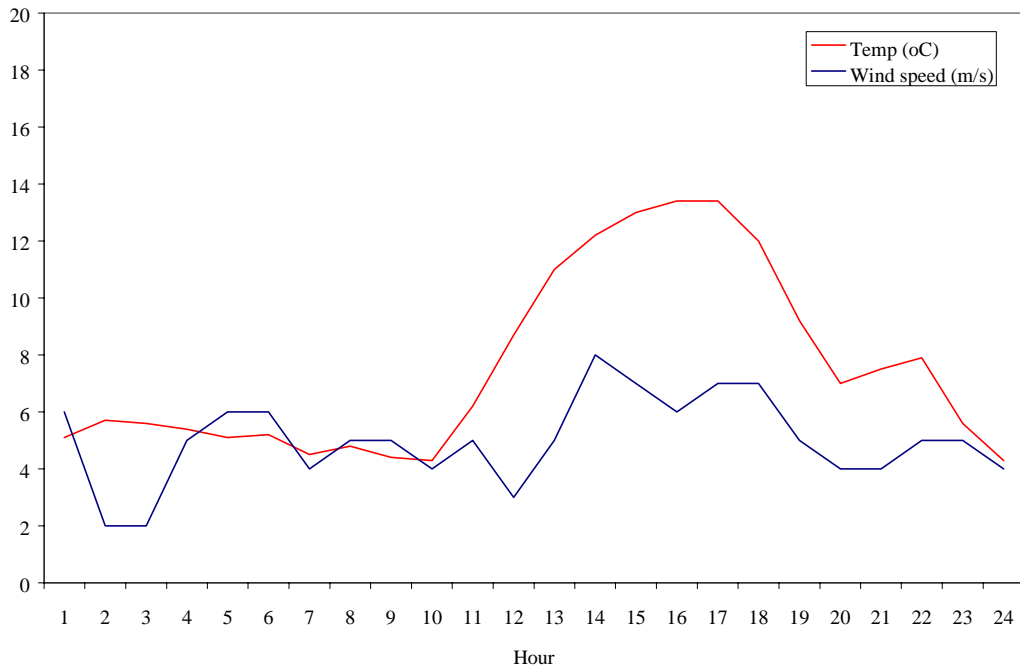

## Meteorology 6 Jun 2002

Figure 2: Met data 6 Jun 2002

Meteorology 3 Jul 2002

Figure 3: Met data 3 Jul 2002

Meteorology 6 Jul 2002

Figure 4: Met data 6 Jul 2002

Meteorology 9 Jul 2002

Figure 5: Met data 9 Jul 2002

Meteorology 24 Jul 2002

Figure 6: Met data 24 Jul 2002

Meteorology 30 Jul 2002

Figure 7: Met data 30 Jul 2002

Meteorology 2 Aug 2002

Figure 8: Met data 2 Aug 2002

Meteorology 20 Aug 2002

Figure 9: Met data 20 Aug 2002