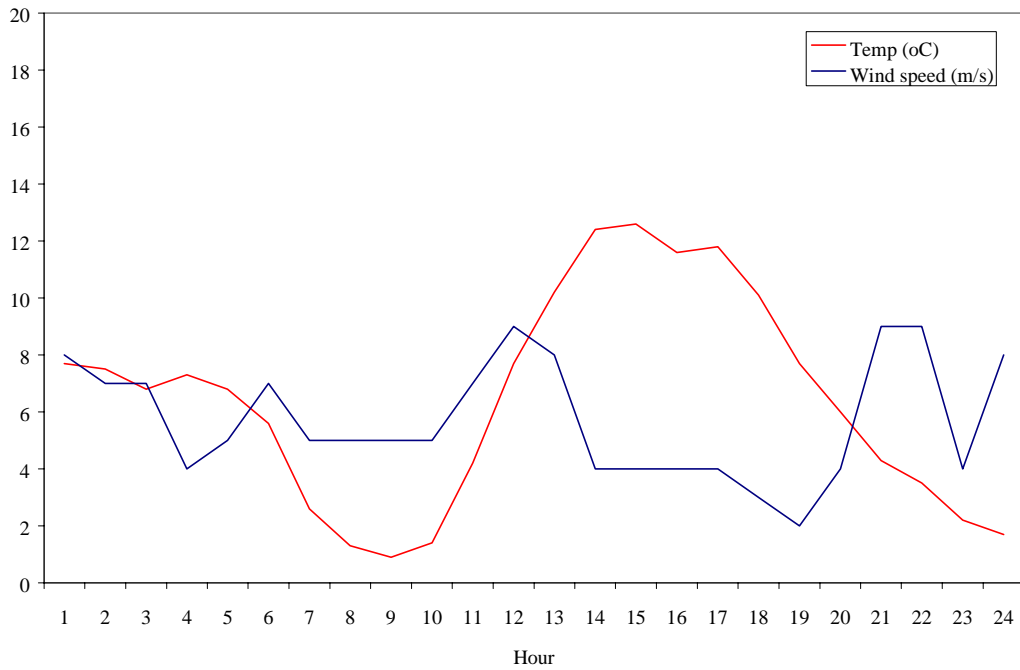

## Meteorology 6 Jun 2002

Figure 2: Met data 6 Jun 2002

Meteorology 3 Jul 2002

Figure 3: Met data 3 Jul 2002

Meteorology 6 Jul 2002

Figure 4: Met data 6 Jul 2002

Meteorology 9 Jul 2002

Figure 5: Met data 9 Jul 2002

Meteorology 24 Jul 2002

Figure 6: Met data 24 Jul 2002

Meteorology 30 Jul 2002

Figure 7: Met data 30 Jul 2002

Meteorology 2 Aug 2002

Figure 8: Met data 2 Aug 2002

Meteorology 20 Aug 2002

Figure 9: Met data 20 Aug 2002