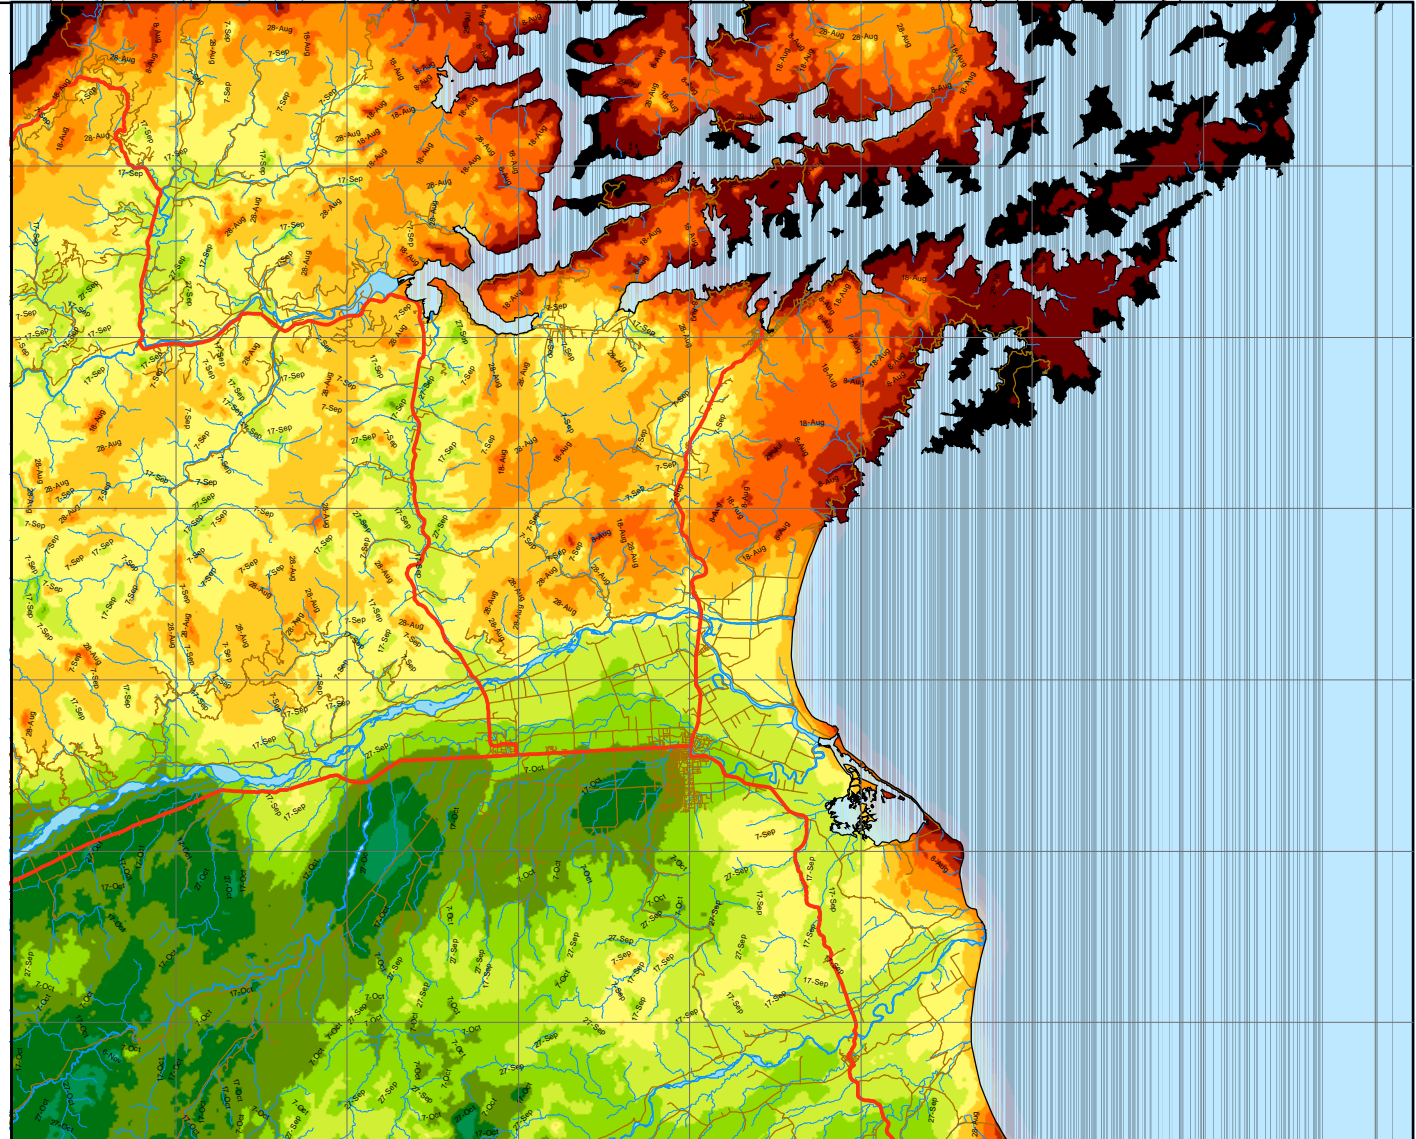

600000
5990000
5980000
5970000
5960000
5950000