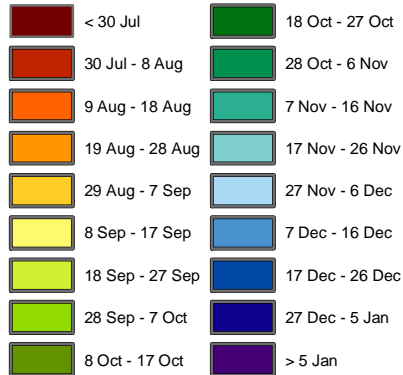

2560000 2570000 2580000 2590000 2600000 2610000 2620000 2630000

Median Last Frost Date

Fifty percent of the time the last frost is on this date or later.

Frosts too rare

Highways
Roads
Rivers

Disclaimer: