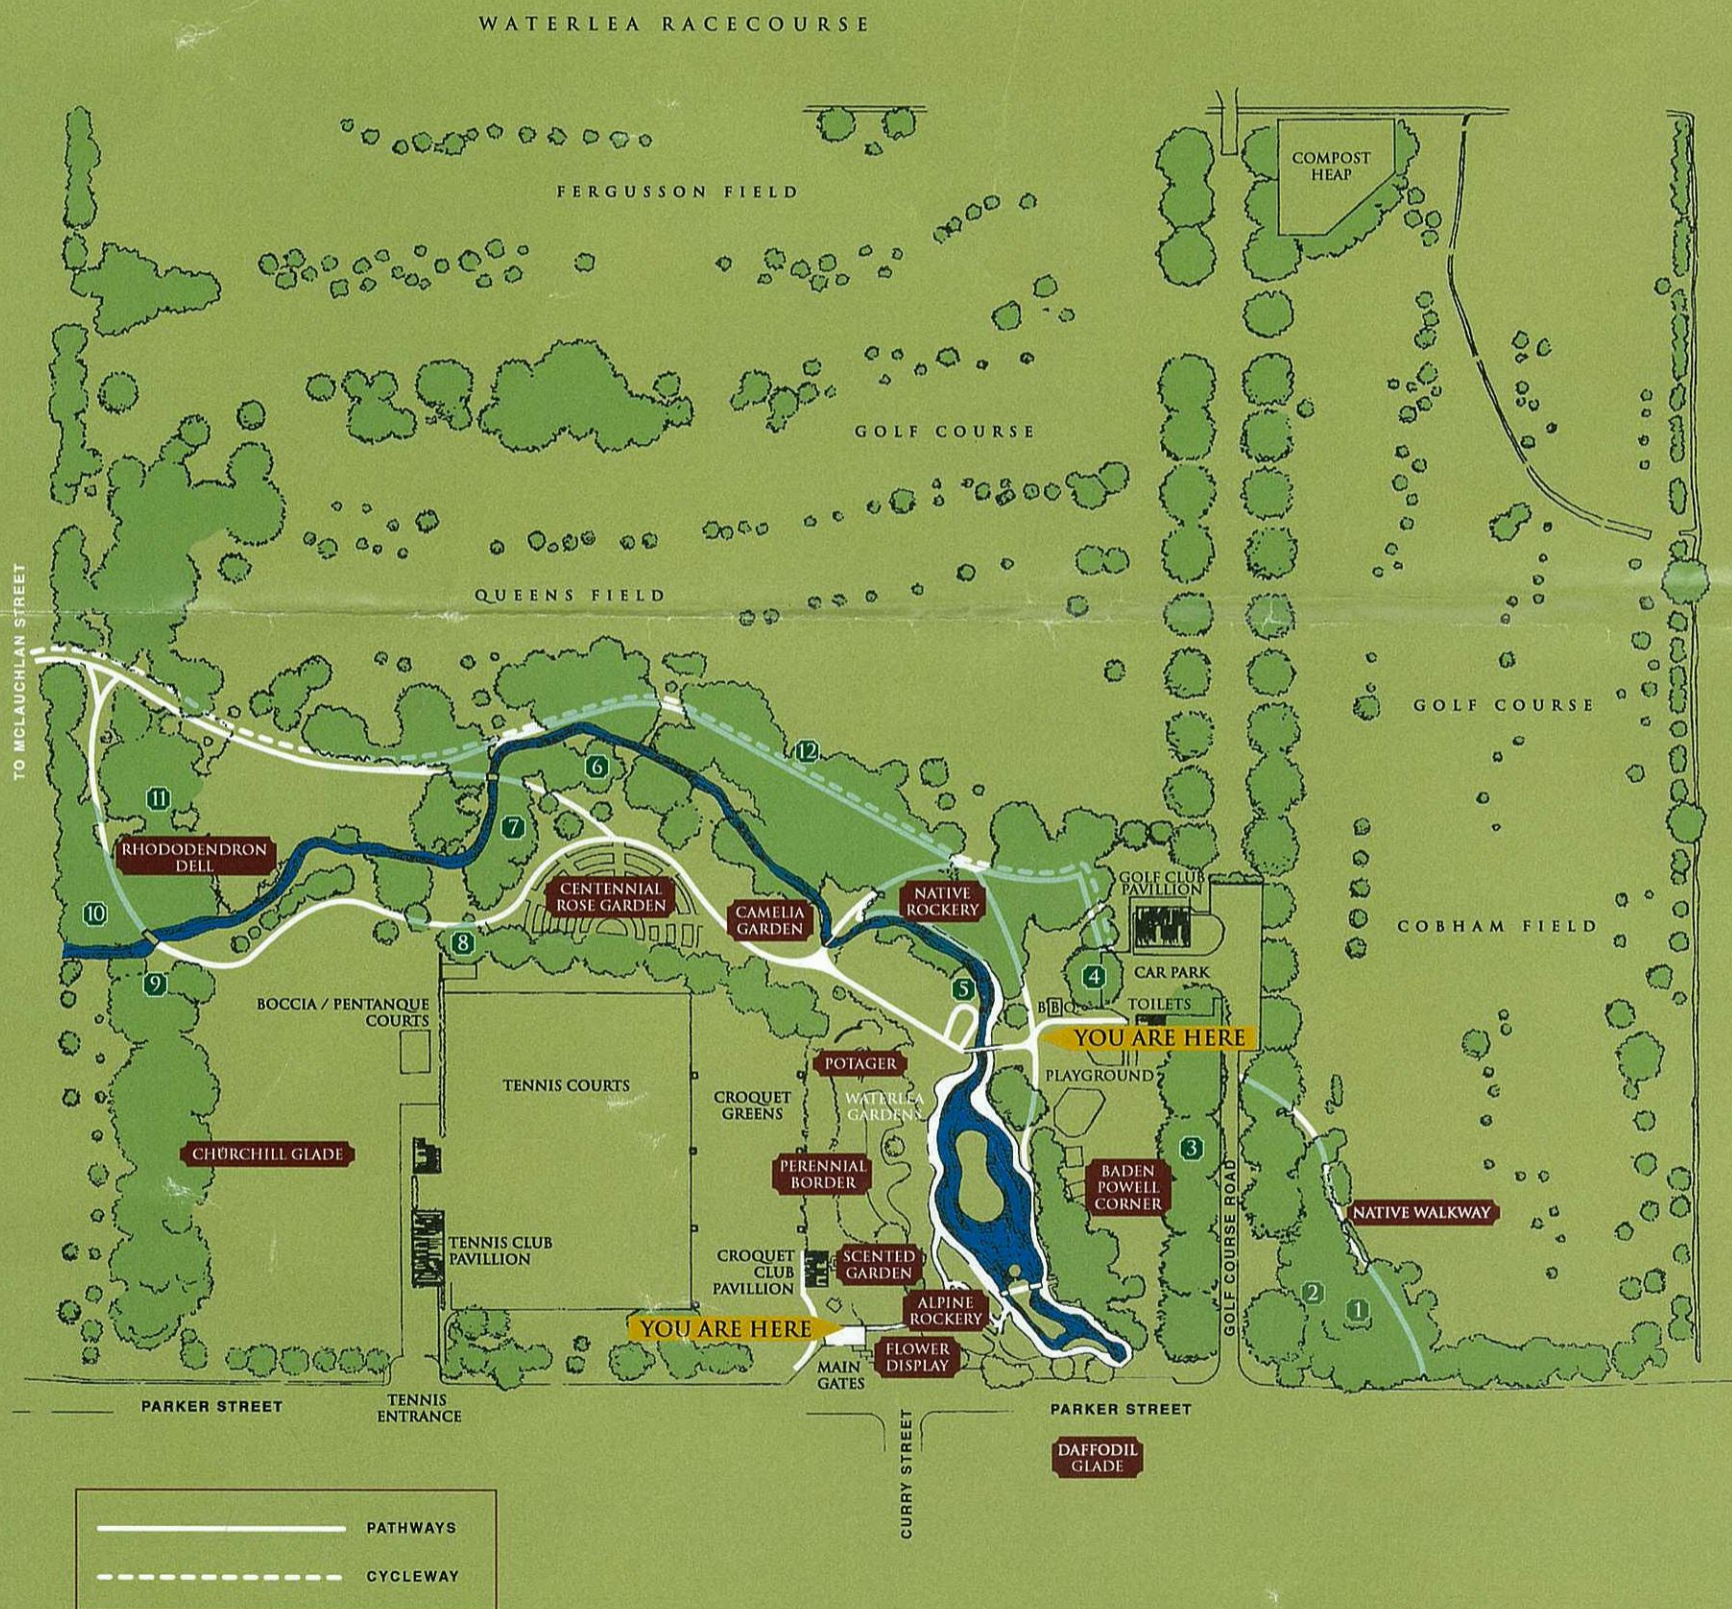

KIA ORA *Welcome To* POLLARD PARK

POLLARD PARK IS A 24 HECTARE PUBLIC RECREATION AREA MAINTAINED BY
THE MARLBOROUGH DISTRICT COUNCIL.

Pedestrians are free to explore all areas of the park while cycles are only permitted on designated cycle ways.

We advise you to lock unattended vehicles.

Please respect our park by using the rubbish bins provided or by taking rubbish away with you. Please leave the flowers for all to enjoy.

MARLBOROUGH
DISTRICT COUNCIL