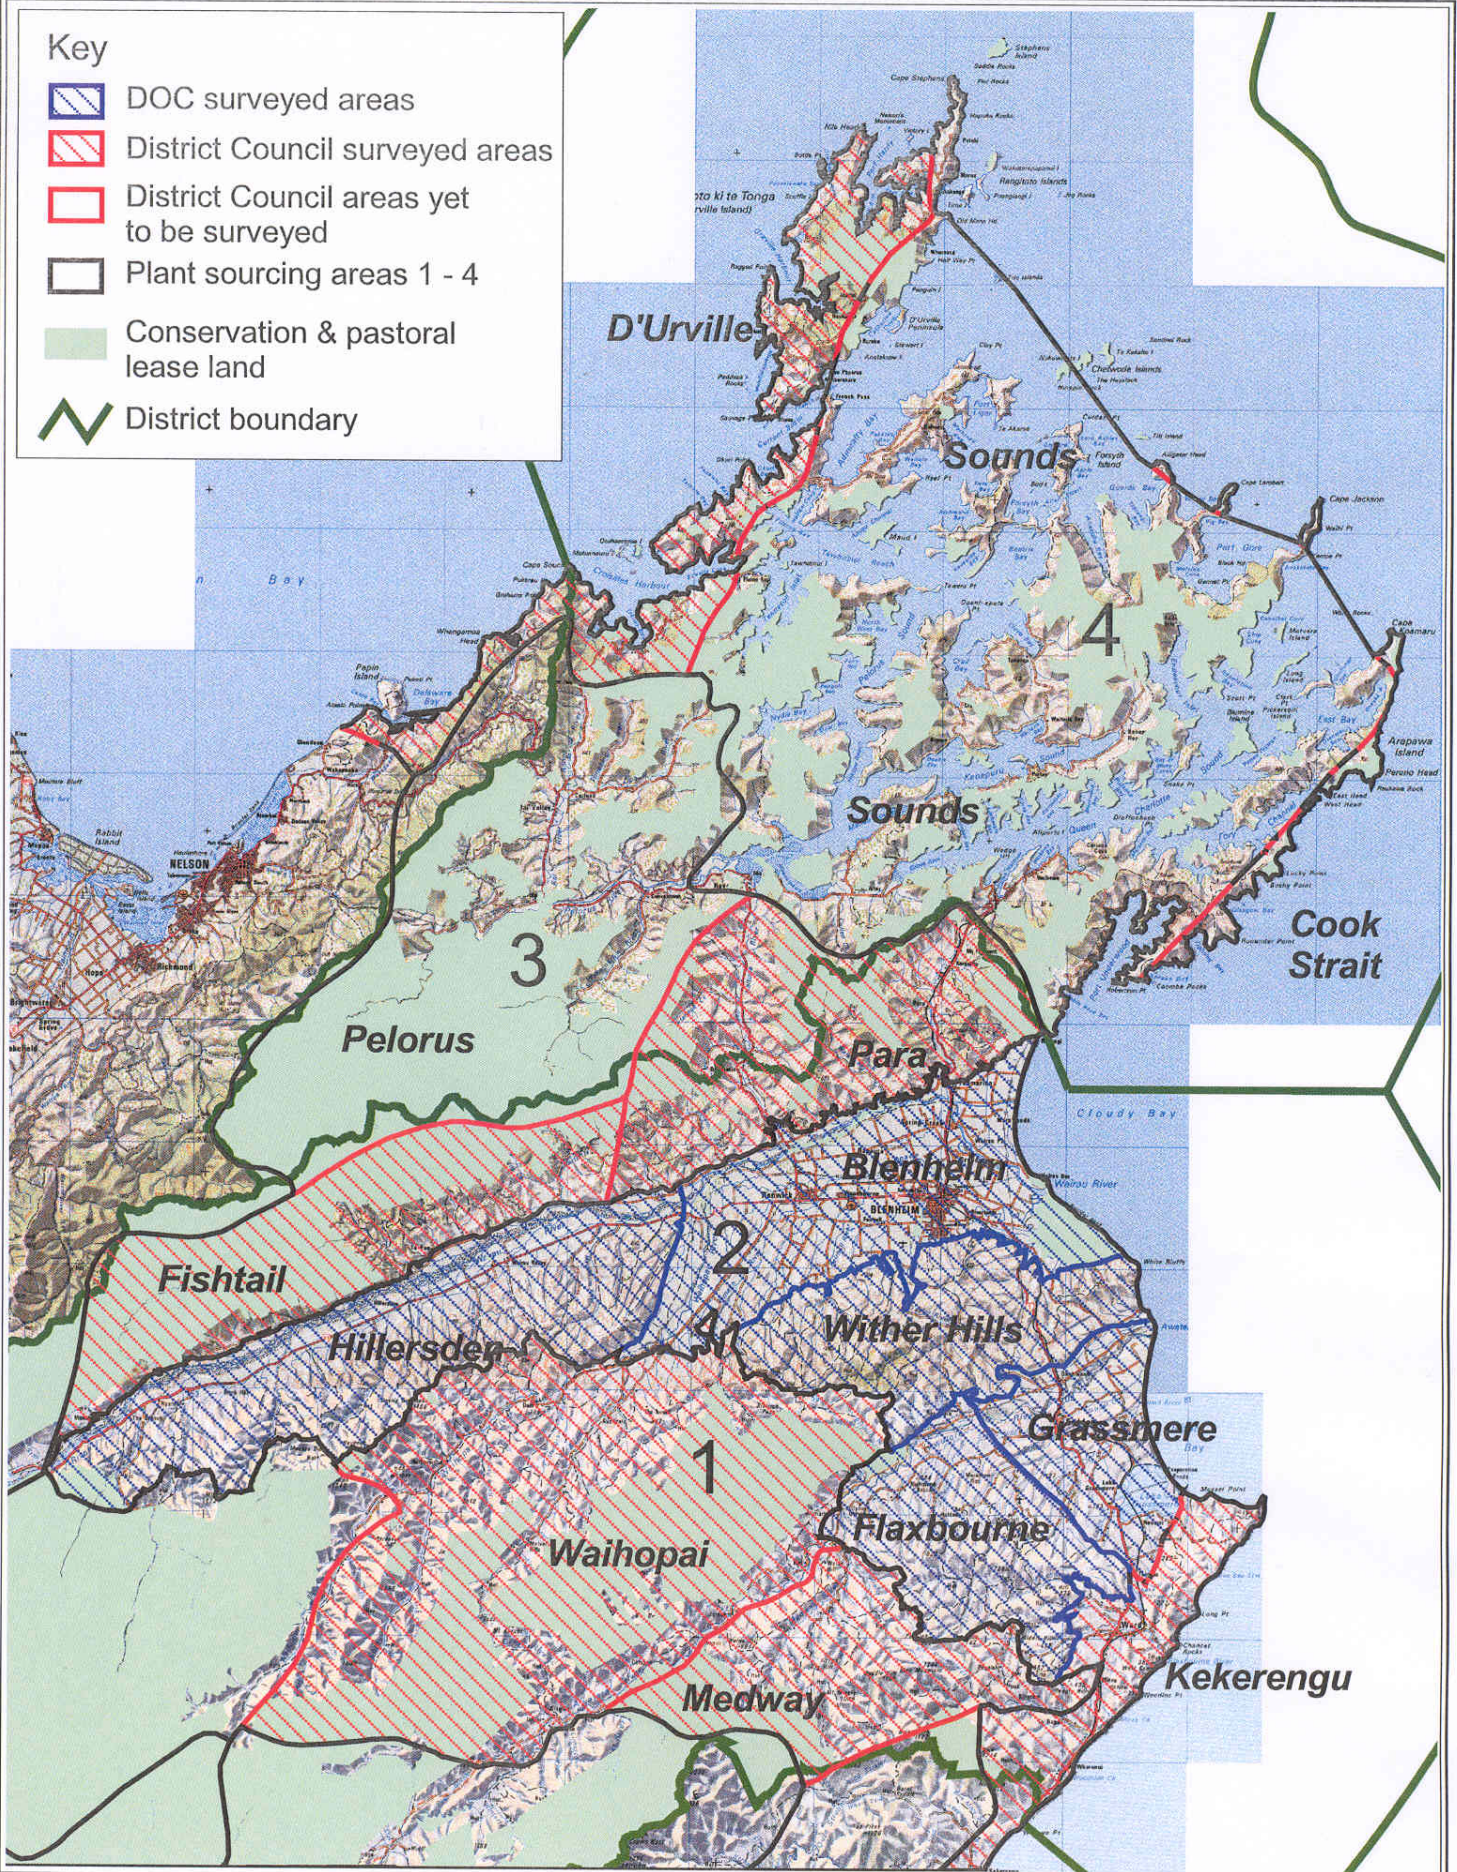

Key

-  DOC surveyed areas
-  District Council surveyed areas
-  District Council areas yet to be surveyed
-  Plant sourcing areas 1 - 4
-  Conservation & pastoral lease land
-  District boundary

Dated: 8 December 2004

Ecological Districts & Ecosourcing Zones

Produced on Marlborough District Council GIS - cmi.
Contains Crown Copyright data.

1:600000