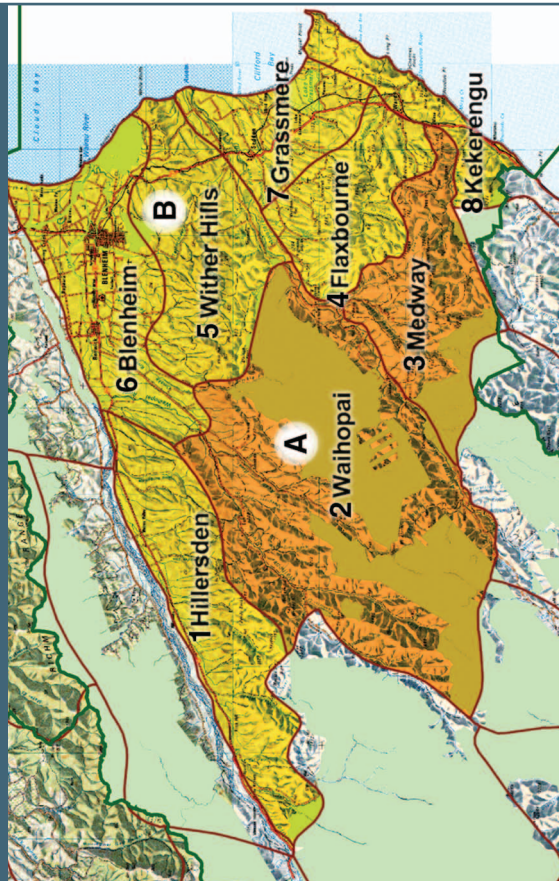

## SOUTH MARLBROUGH ECOLOGICAL DISTRICTS AND ECOSOURCING ZONES

South Marlborough Ecological District Boundaries

- |                |                |             |              |
|----------------|----------------|-------------|--------------|
| 1 Hillersden   | 2 Waihopai     | 3 Medway    | 4 Flaxbourne |
| 5 Wither Hills | 6 Blenheim     | 7 Grassmere | 8 Kekerengu  |
| Inland Zone A  | Lowland Zone B |             |              |

## KEY TO CHARTS ON FOLLOWING PAGES

- Prefers maximum sunlight
- ◐ Prefers filtered sunlight
- Prefers total shade
- ⊖ Will grow in sun or shade
- \* Frost tender
- \*\* Very frost tender
- Fr Fruit
- Fl Flowers
- H Honeydew
- L Leaves
- N Nectar
- △ Dry site
- ▲ Moist/moderate site
- ◆ Wet/poor drainage site
- # Threatened plant list