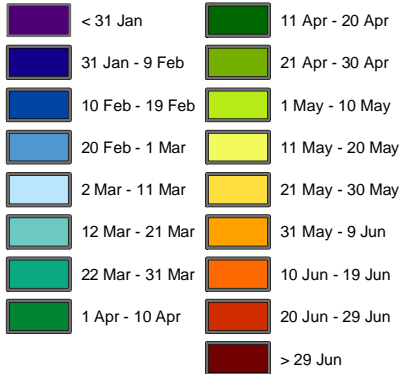

2560000 2570000 2580000 2590000 2600000 2610000 2620000 2630000

6060000  
6050000  
6040000  
6030000  
6020000  
6010000  
6000000

## Median First Frost Date

Fifty percent of the time the first frost is on this date or earlier.

Frosts too rare

- Highways
- Roads
- Rivers

Disclaimer:  
NIWA staff have prepared this map exercising all reasonable skill and care. Nevertheless, NIWA can give no warranty the the map is free from errors, omissions or other inaccuracies. Users of this map will release NIWA from all liability whether direct, indirect, or consequential, arising out of the provision of this map.