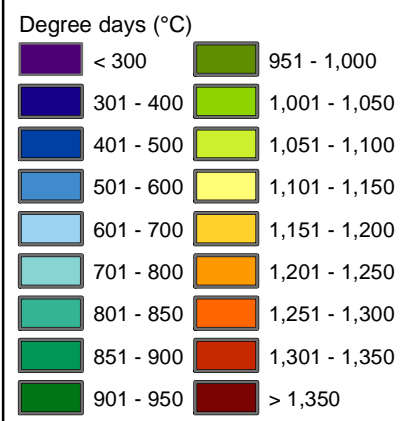

2560000 2570000 2580000 2590000 2600000 2610000 2620000 2630000

6060000  
6050000  
6040000  
6030000  
6020000  
6010000  
6000000

### Median Annual Growing Degree Days (base 10°C)

Disclaimer:  
NIWA staff have prepared this map exercising all reasonable skill and care. Nevertheless, NIWA can give no warranty the the map is free from errors, omissions or other inaccuracies. Users of this map will release NIWA from all liability whether direct, indirect, or consequential, arising out of the provision of this map.