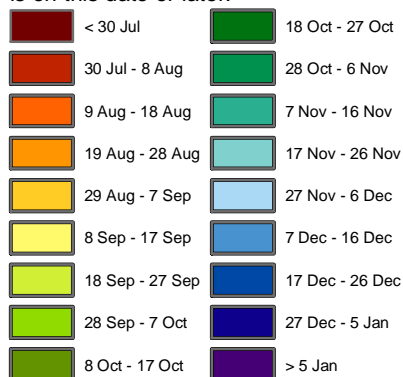

2560000 2570000 2580000 2590000 2600000 2610000 2620000 2630000

6060000
6050000
6040000
6030000
6020000
6010000
6000000

Median Last Frost Date

Fifty percent of the time the last frost is on this date or later.

Frosts too rare

Highways
 Roads
 Rivers

Disclaimer: