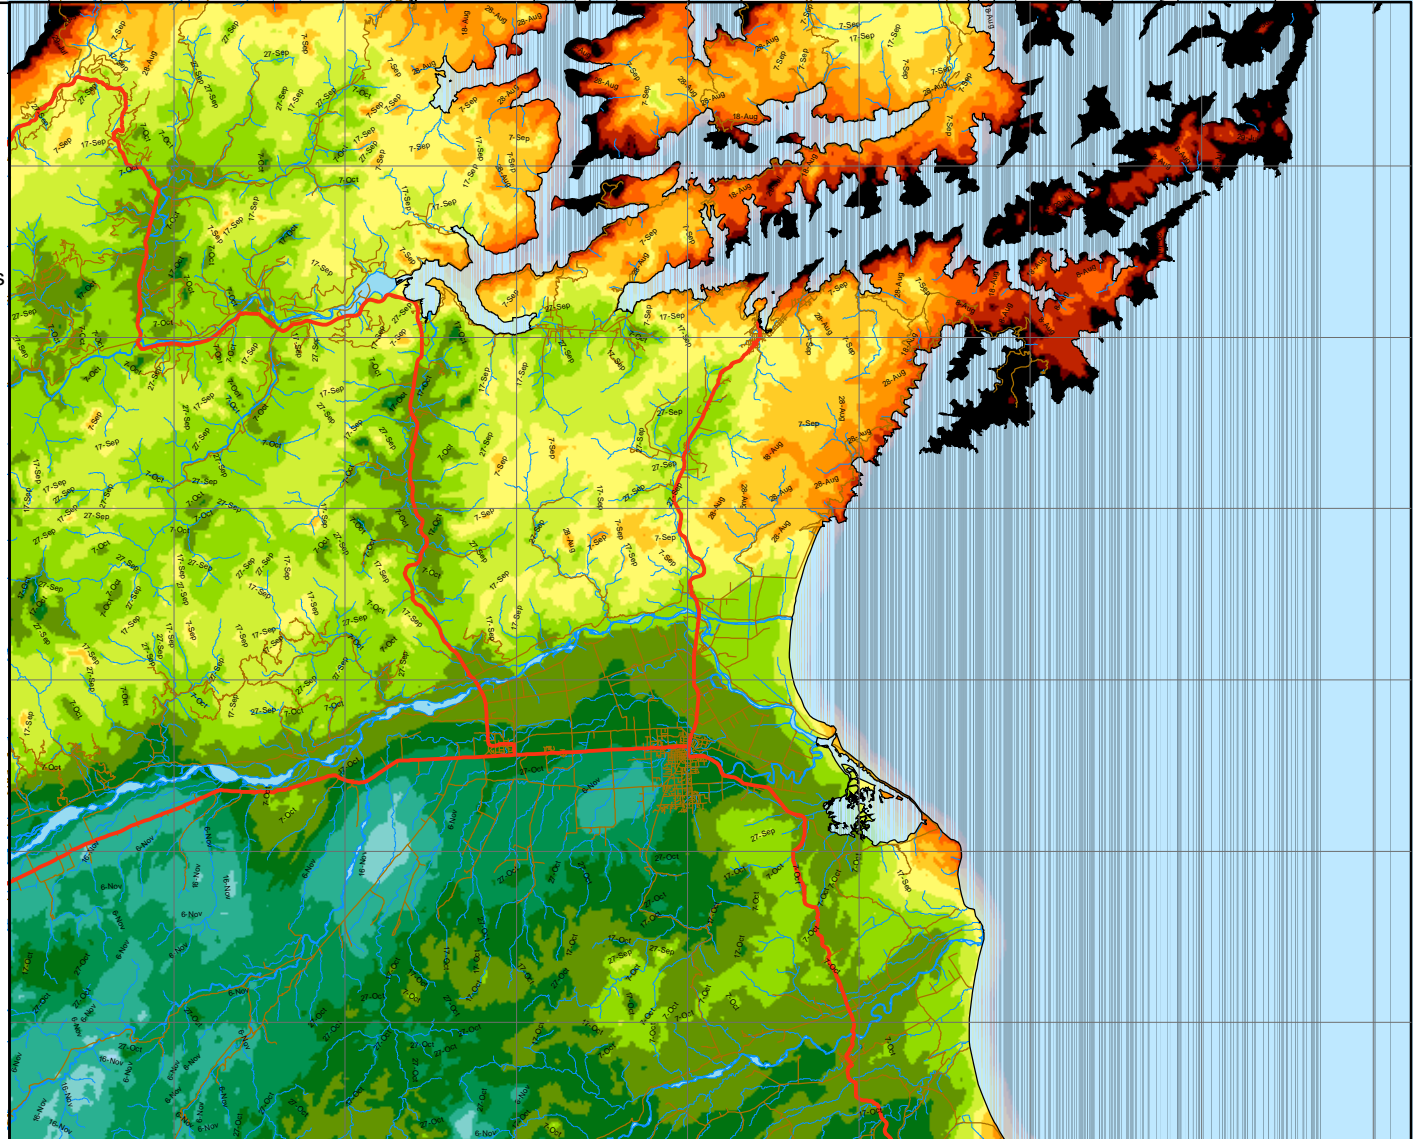

2560000 2570000 2580000 2590000 2600000 2610000 2620000 2630000

Late Last Frost Date

Twenty percent of the time (one year in five, on average), the last frost is on this date or later.

	< 30 Jul		18 Oct - 27 Oct
	30 Jul - 8 Aug		28 Oct - 6 Nov
	9 Aug - 18 Aug		7 Nov - 16 Nov
	19 Aug - 28 Aug		17 Nov - 26 Nov
	29 Aug - 7 Sep		27 Nov - 6 Dec
	8 Sep - 17 Sep		7 Dec - 16 Dec
	18 Sep - 27 Sep		17 Dec - 26 Dec
	28 Sep - 7 Oct		27 Dec - 5 Jan
	8 Oct - 17 Oct		> 5 Jan

Frosts too rare

- Highways
- Roads
- Rivers

Disclaimer:

6000000
5990000
5980000
5970000
5960000
5950000