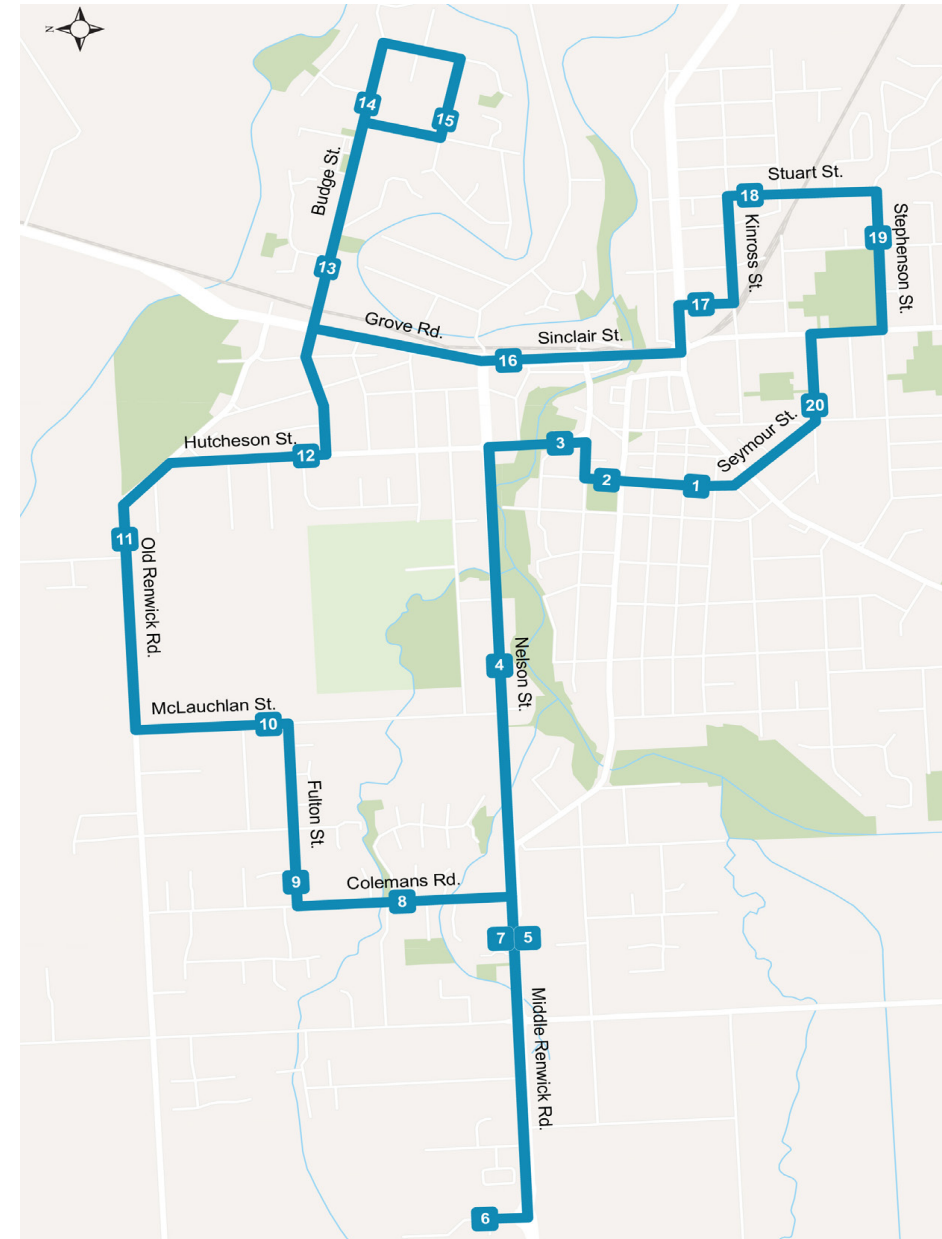

Key: M - F = Monday to Friday S = Saturday

North Route (Springlands - Riversdale)

Stop No.	Location	M - F am	M - F am	M - F pm	M - F pm	S am	S am	S pm
1	Countdown, Seymour St	9.45	11.15	12.45	2.15	9.40	11.05	12.25
2	Seymour Square	9.46	11.16	12.46	2.16	9.41	11.06	12.26
3	Clubs of Marlborough	9.47	11.17	12.47	2.17	9.42	11.07	12.27
4	39 Nelson St	9.50	11.20	12.50	2.20	9.45	11.10	12.30
5	Countdown, Springlands	9.51	11.21	12.51	2.21	9.46	11.11	12.31
6	PAK'nSAVE	9.54	11.24	12.54	2.24	9.49	11.14	12.34
7	Ashwood Park, Middle Renwick Rd	9.56	11.26	12.56	2.26	9.51	11.16	12.36
8	35 Colemans Rd	9.57	11.27	12.57	2.27	9.52	11.17	12.37
9	44 Fulton St/1 The Willows	9.58	11.28	12.58	2.28	9.53	11.18	12.38
10	59 McLauchlan St	9.59	11.29	12.59	2.29	9.54	11.19	12.39
11	12 Old Renwick Rd	10.01	11.31	1.01	2.31	9.56	11.21	12.41
12	44 Hutcheson St	10.03	11.33	1.03	2.33	9.58	11.23	12.43
13	43 Budge St	10.05	11.35	1.05	2.35	10.00	11.25	12.45
14	107 Budge St	10.06	11.36	1.06	2.36	10.01	11.26	12.46
15	31 Lucas St	10.07	11.37	1.07	2.37	10.02	11.27	12.47
16	Blenheim Railway Station	10.11	11.41	1.11	2.41	10.06	11.31	12.51
17	New World, Freswick St	10.14	11.44	1.14	2.44	10.09	11.34	12.54
18	15 Stuart St	10.15	11.45	1.15	2.45	10.10	11.35	12.55
19	68 Stephenson St	10.16	11.46	1.16	2.46	10.11	11.36	12.56
20	Lister Court, 16 Francis St	10.18	11.48	1.18	2.48	10.13	11.38	12.58
1	Countdown, Seymour St	10.20	11.50	1.20	2.50	10.15	11.40	1.00

Adults $2.00 - School Children/Students $1.00 - SuperGold cardholders and children under 5 free