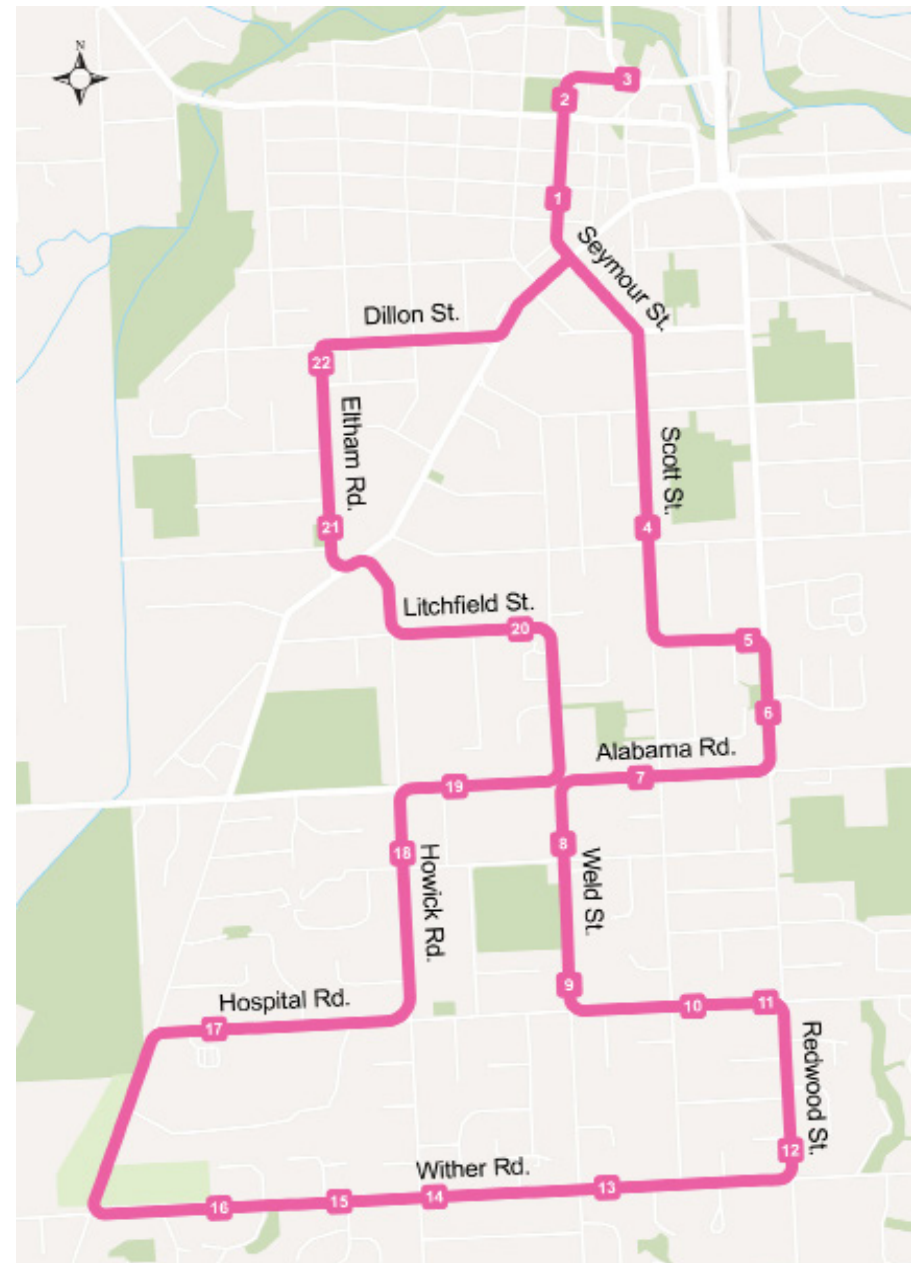

Key: M - F = Monday to Friday S = Saturday

South Route (Redwoodtown - Witherlea)

Stop No.	Location	M - F am	M - F am	M - F pm	M - F pm	S am	S am	S pm
1	Countdown, Seymour St	9.00	10.30	12.00	1.30	9.00	10.20	11.45
2	Seymour Square	9.01	10.31	12.01	1.31	9.01	10.21	11.46
3	Clubs of Marlborough	9.02	10.32	12.02	1.32	9.02	10.22	11.47
4	117 Scott St	9.05	10.35	12.05	1.35	9.05	10.25	11.50
5	21 Ida St	9.06	10.36	12.06	1.36	9.06	10.26	11.51
6	105 Redwood St	9.09	10.39	12.09	1.39	9.09	10.29	11.54
7	118 Alabama Rd	9.11	10.41	12.11	1.41	9.11	10.31	11.56
8	Countdown, Redwoodtown	9.12	10.42	12.12	1.42	9.12	10.32	11.57
9	149 Weld St	9.13	10.43	12.13	1.43	9.13	10.33	11.58
10	133 Hospital Rd	9.14	10.44	12.14	1.44	9.14	10.34	11.59
11	165 Hospital Rd	9.15	10.45	12.15	1.45	9.15	10.35	12.00
12	195 Redwood St	9.16	10.46	12.16	1.46	9.16	10.36	12.01
13	98 Wither Rd	9.17	10.47	12.17	1.47	9.17	10.37	12.02
14	54 Wither Rd	9.18	10.48	12.18	1.48	9.18	10.38	12.03
15	36 Wither Rd	9.19	10.49	12.19	1.49	9.19	10.39	12.04
16	18 Wither Rd	9.20	10.50	12.20	1.50	9.20	10.40	12.05
17	11 Hospital Rd	9.22	10.52	12.22	1.52	9.22	10.42	12.07
18	90 Howick Rd	9.24	10.54	12.24	1.54	9.24	10.44	12.09
19	65 Alabama Rd	9.26	10.56	12.26	1.56	9.26	10.46	12.11
20	Bethsaida, Litchfield St	9.28	10.58	12.28	1.58	9.28	10.48	12.13
21	Guides' Hall, Eltham Rd	9.30	11.00	12.30	2.00	9.30	10.50	12.15
22	4 Eltham Rd	9.31	11.01	12.31	2.01	9.31	10.51	12.16
1	Countdown, Seymour St	9.34	11.04	12.34	2.04	9.34	10.54	12.19