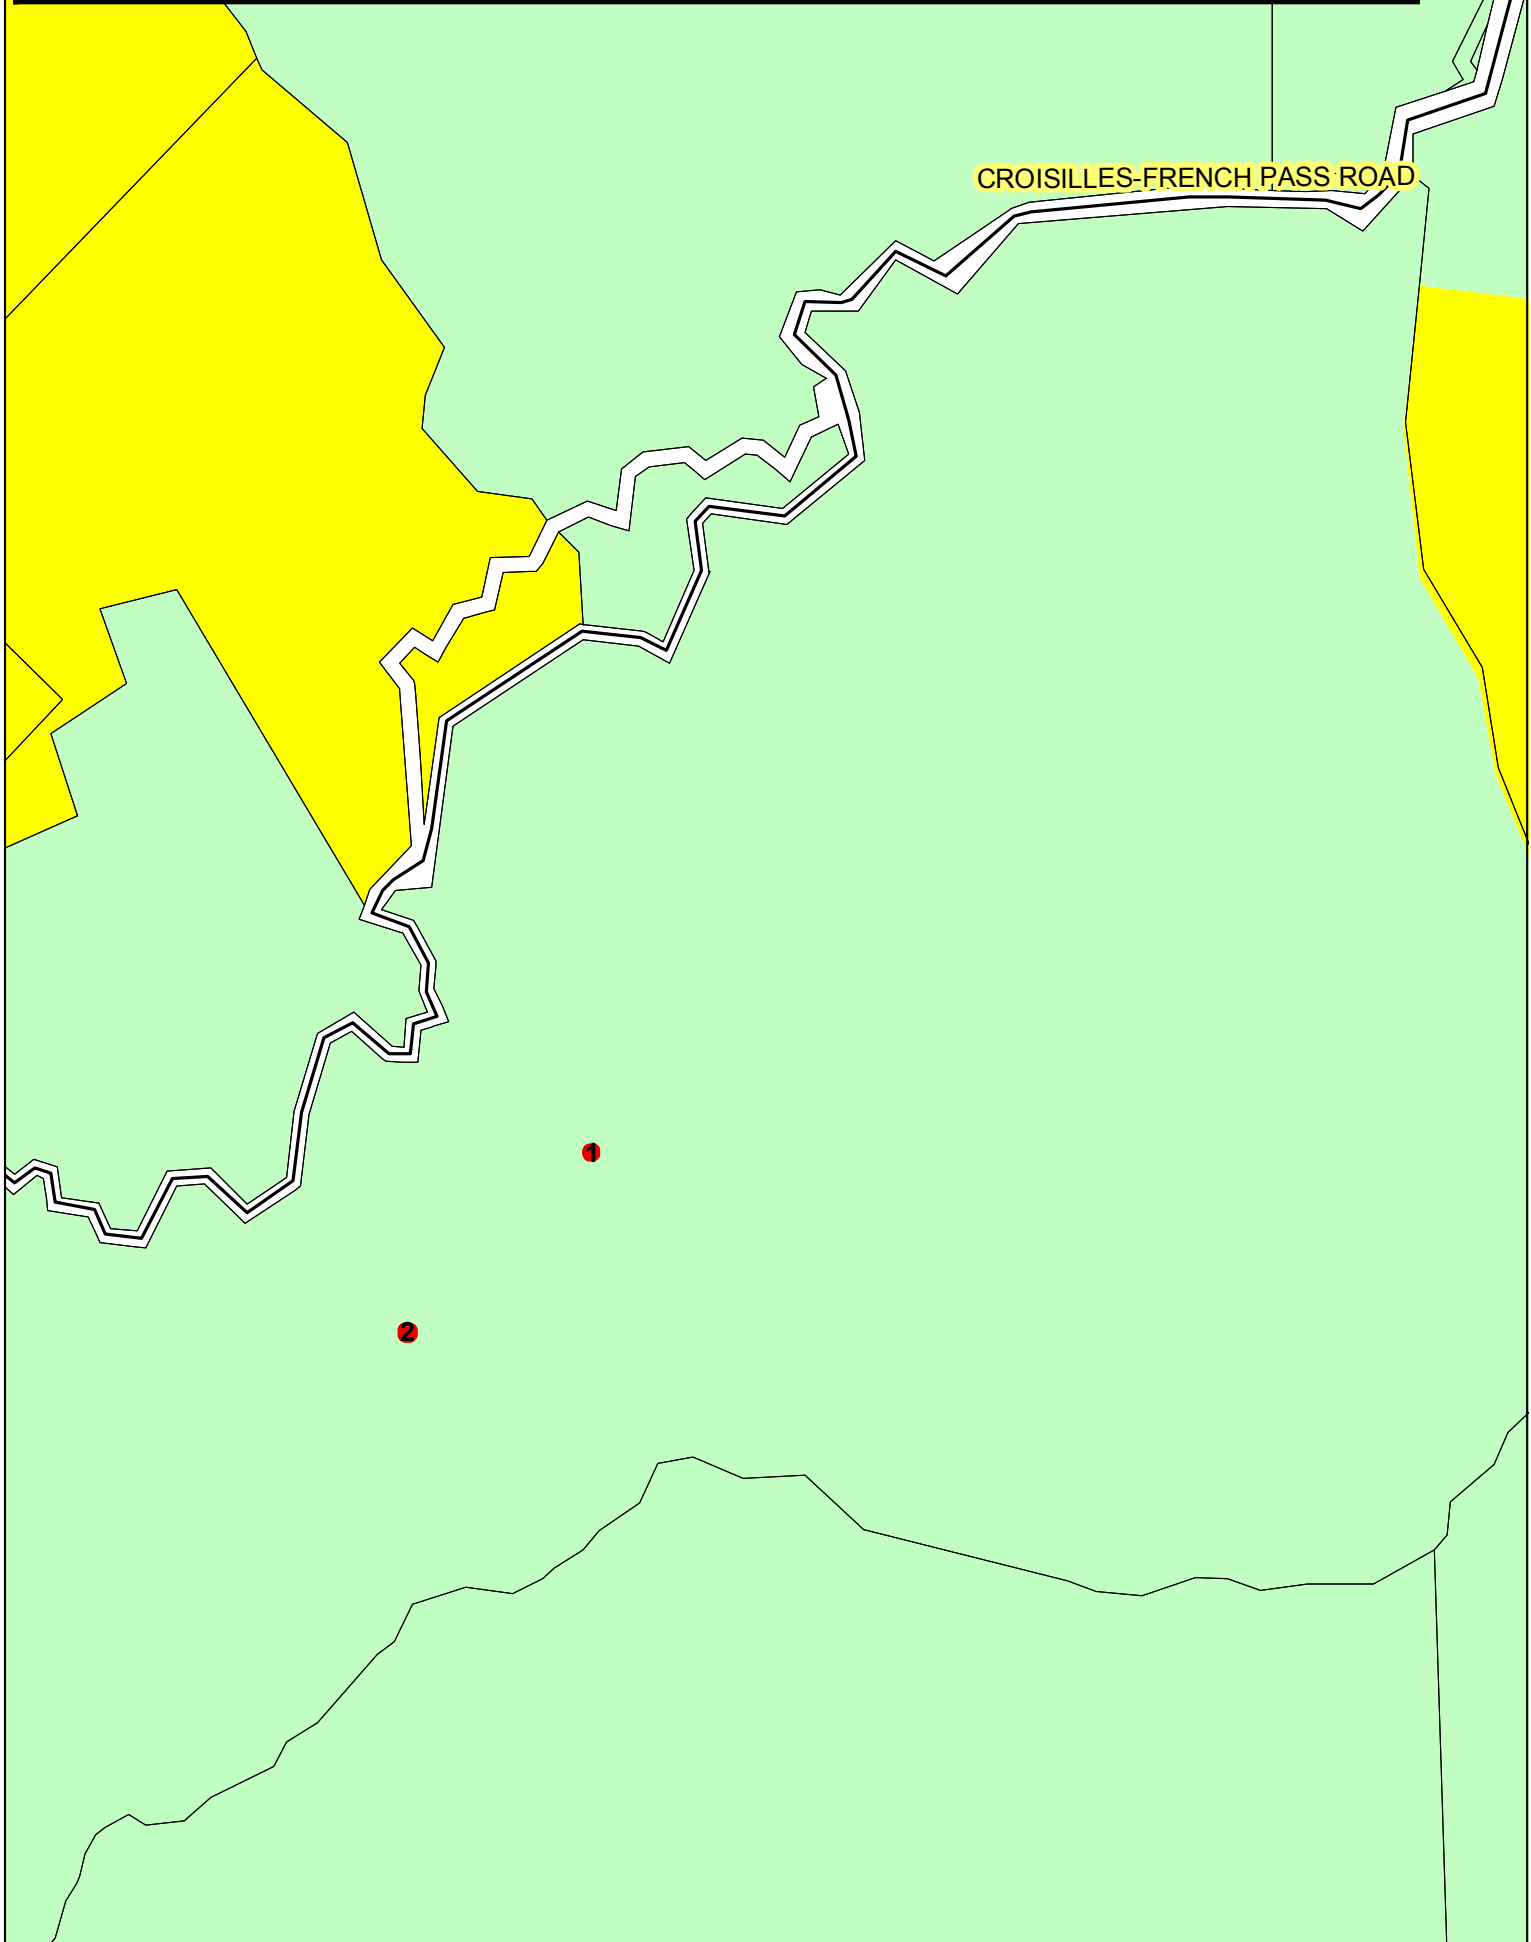

# Marlborough Sounds Resource Management Plan Map change pursuant to the First Schedule of the Resource Management Act 1991.

Map Page - 43

Schedule of Changes for Proposed Plan Change #17  
Zoning - Proposed addition of Heritage Site

- ★ Site of Change
- Current MSRMP - Heritage Sites

**Marlborough Sounds Resource Management Plan  
Map change pursuant to the First Schedule of the  
Resource Management Act 1991.**

Map Page - 23

Schedule of Changes for Proposed Plan Change #17  
Zoning - Proposed addition of Heritage Site

Site of Change

Current MSRMP - Heritage Sites

CROISILLES-FRENCH PASS ROAD

2

1

**Marlborough Sounds Resource Management Plan  
Map change pursuant to the First Schedule of the  
Resource Management Act 1991.**

Schedule of Changes for Proposed Plan Change #17  
Zoning - Proposed addition of Heritage Site

Map Page - 23

- ★ Site of Change
- Current MSRMP - Heritage Sites

CROISILLES-FRENCH PASS ROAD

**5 Proposed New Sites**