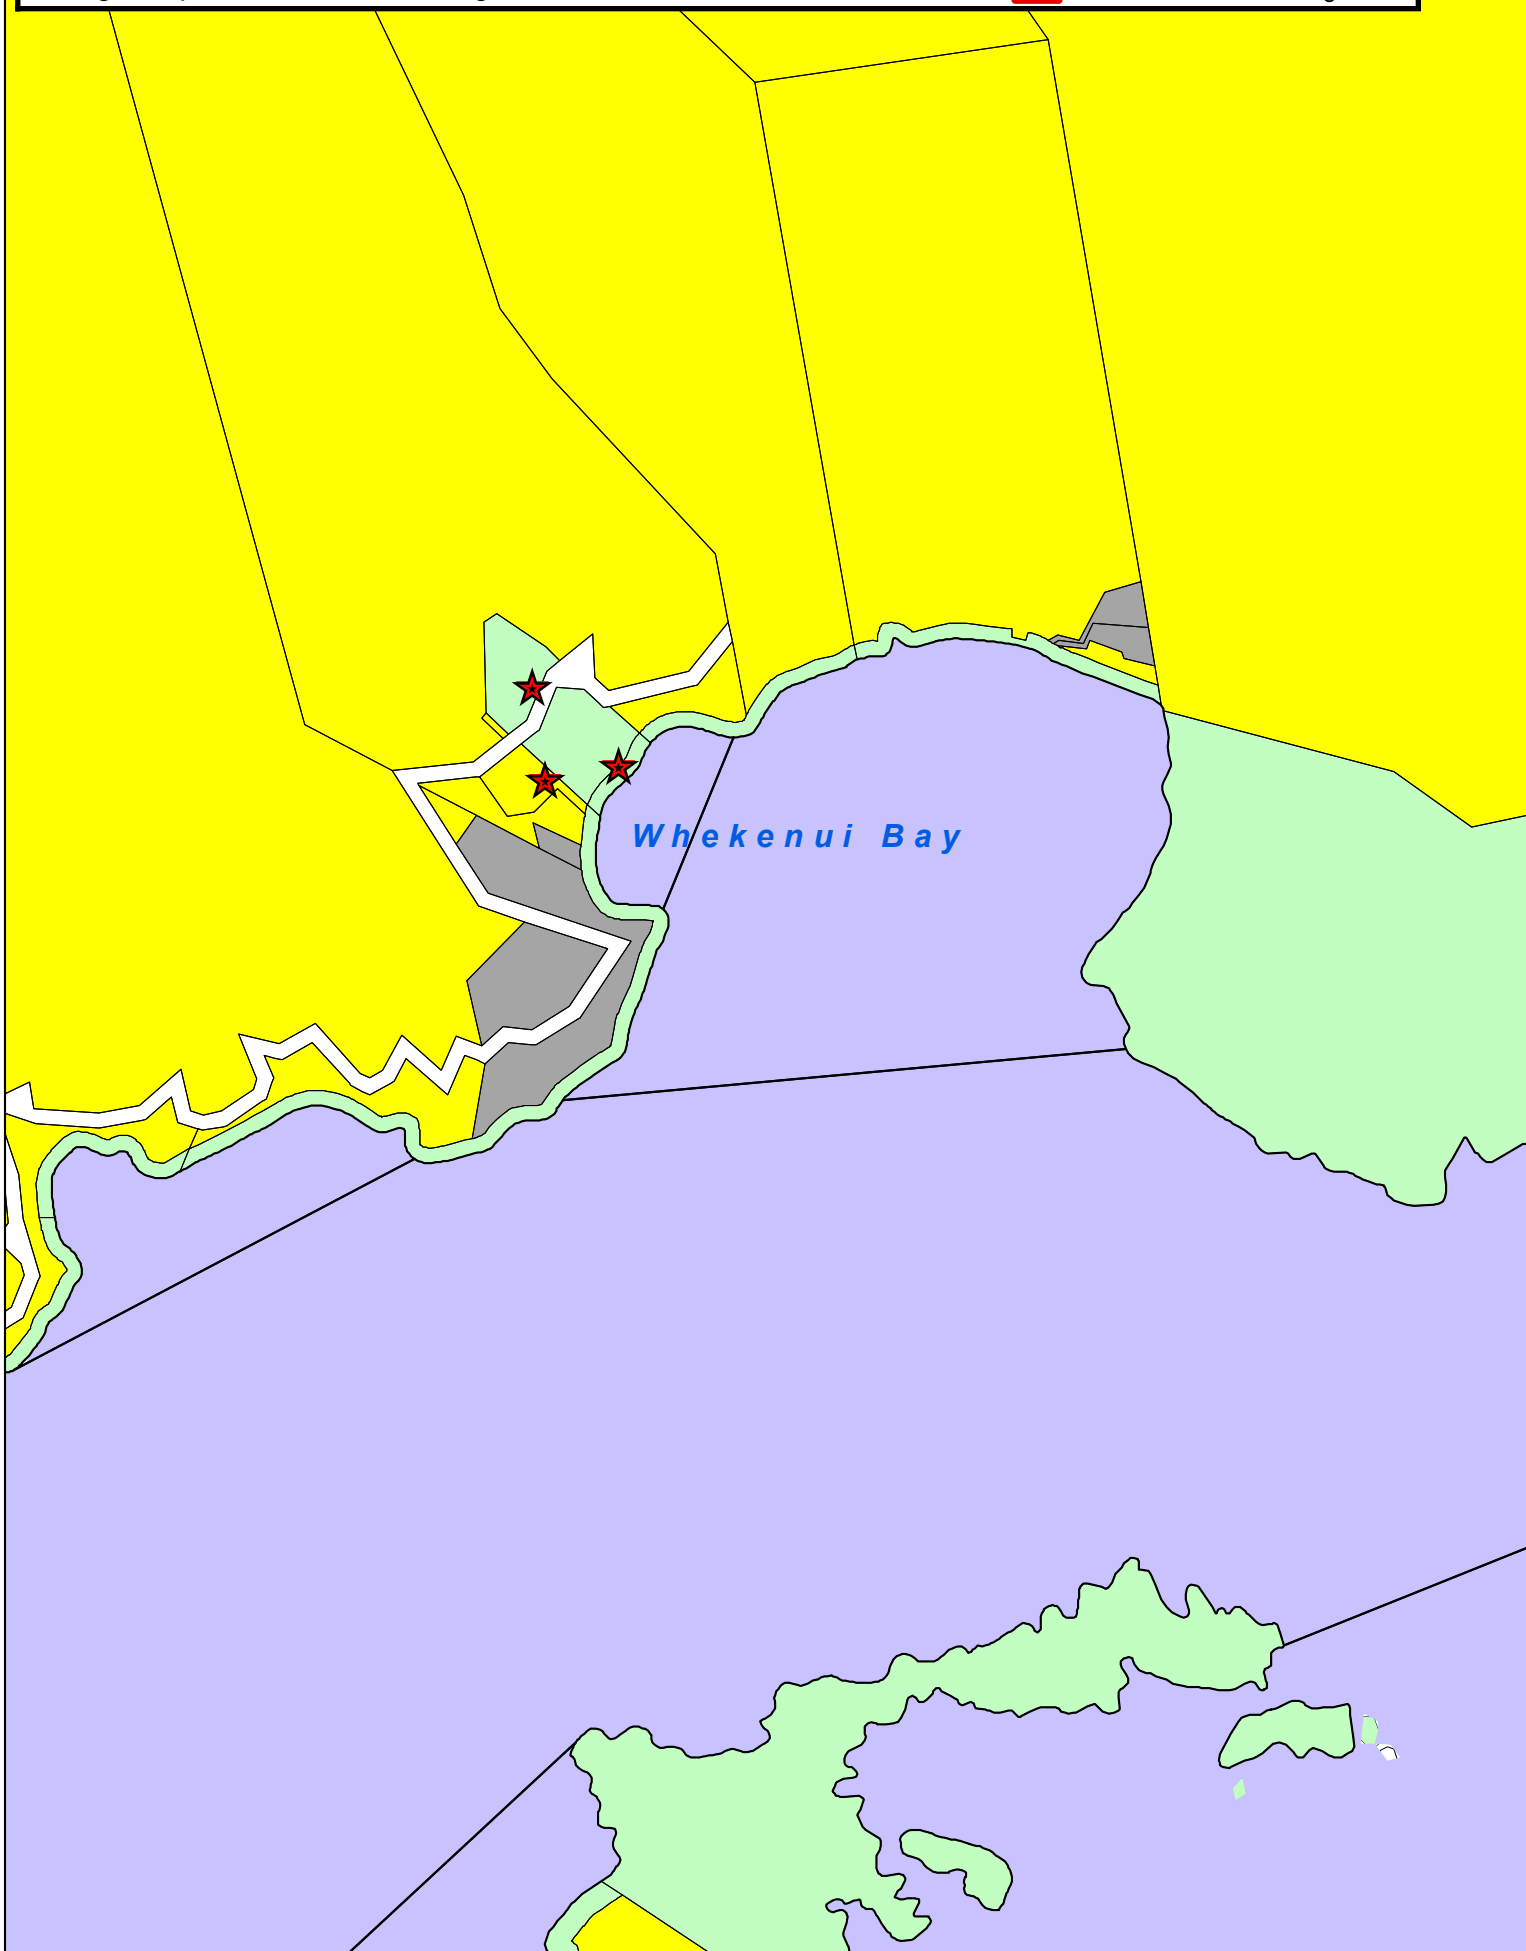

# Marlborough Sounds Resource Management Plan Map change pursuant to the First Schedule of the Resource Management Act 1991.

Map Page - 43

Schedule of Changes for Proposed Plan Change #17  
Zoning - Proposed addition of Heritage Site

- ★ Site of Change
- Current MSRMP - Heritage Sites

**Marlborough Sounds Resource Management Plan  
Map change pursuant to the First Schedule of the  
Resource Management Act 1991.**

Map Page - 23

Schedule of Changes for Proposed Plan Change #17  
Zoning - Proposed addition of Heritage Site

Site of Change

Current MSRMP - Heritage Sites

CROISILLES-FRENCH PASS ROAD

2

1

**Marlborough Sounds Resource Management Plan  
Map change pursuant to the First Schedule of the  
Resource Management Act 1991.**

Schedule of Changes for Proposed Plan Change #17  
Zoning - Proposed addition of Heritage Site

Map Page - 23

- ★ Site of Change
- Current MSRMP - Heritage Sites

CROISILLES-FRENCH PASS ROAD

**5 Proposed New Sites**