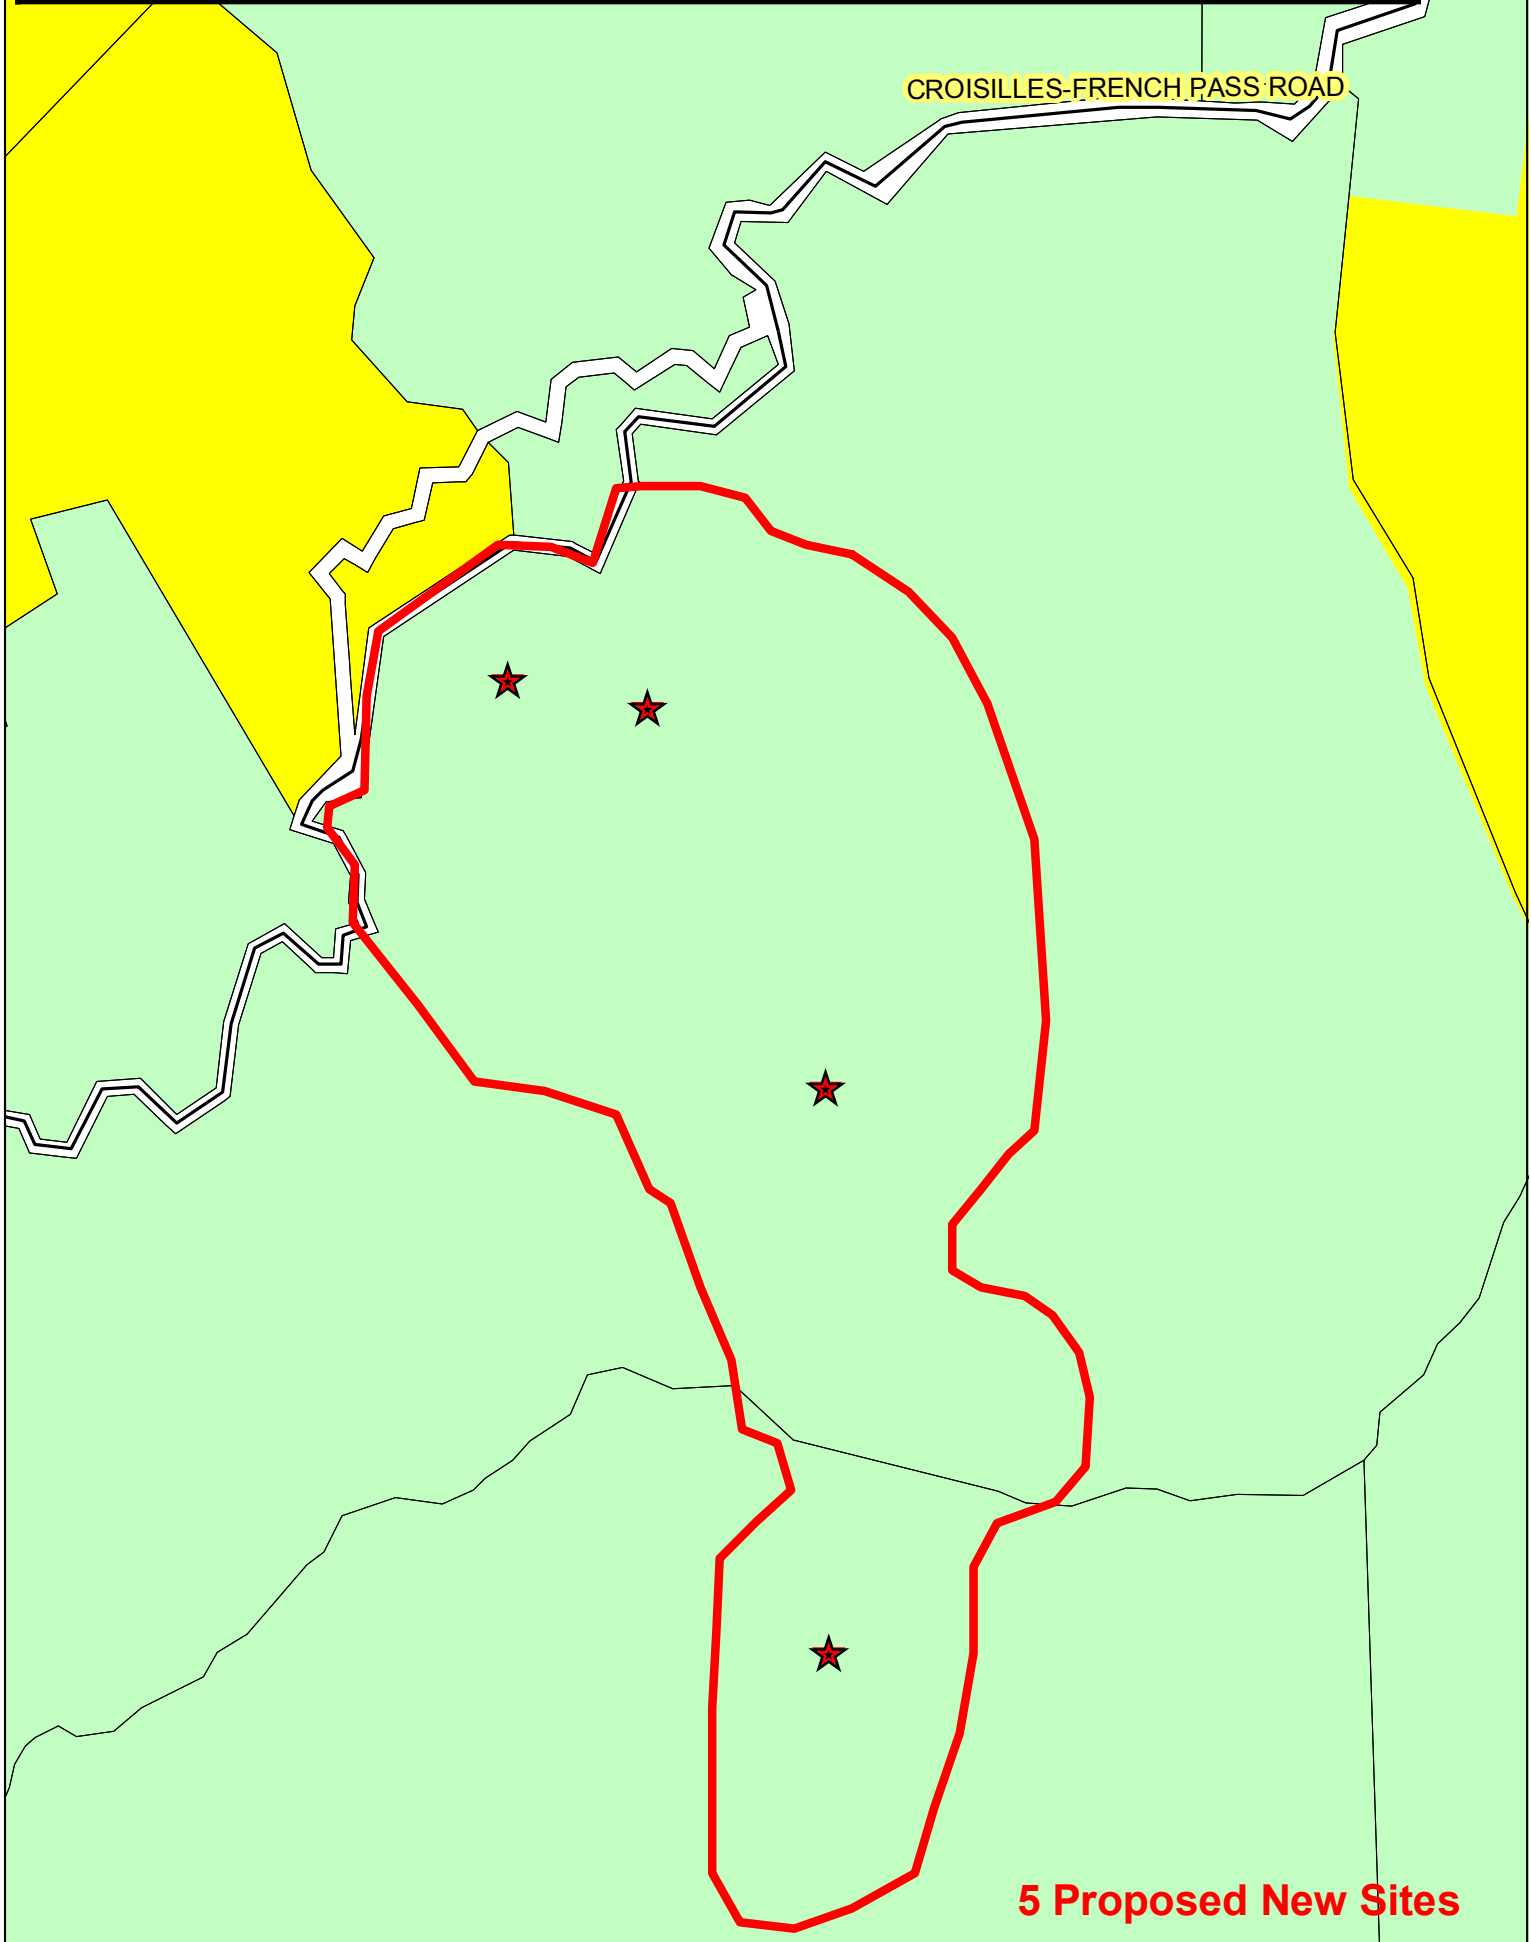

# Marlborough Sounds Resource Management Plan Map change pursuant to the First Schedule of the Resource Management Act 1991.

Map Page - 43

Schedule of Changes for Proposed Plan Change #17  
Zoning - Proposed addition of Heritage Site

- ★ Site of Change
- Current MSRMP - Heritage Sites

**Marlborough Sounds Resource Management Plan  
Map change pursuant to the First Schedule of the  
Resource Management Act 1991.**

Map Page - 23

Schedule of Changes for Proposed Plan Change #17  
Zoning - Proposed addition of Heritage Site

Site of Change

Current MSRMP - Heritage Sites

CROISILLES-FRENCH PASS ROAD

2

1

**Marlborough Sounds Resource Management Plan  
Map change pursuant to the First Schedule of the  
Resource Management Act 1991.**

Schedule of Changes for Proposed Plan Change #17  
Zoning - Proposed addition of Heritage Site

Map Page - 23

- ★ Site of Change
- Current MSRMP - Heritage Sites

CROISILLES-FRENCH PASS ROAD

**5 Proposed New Sites**