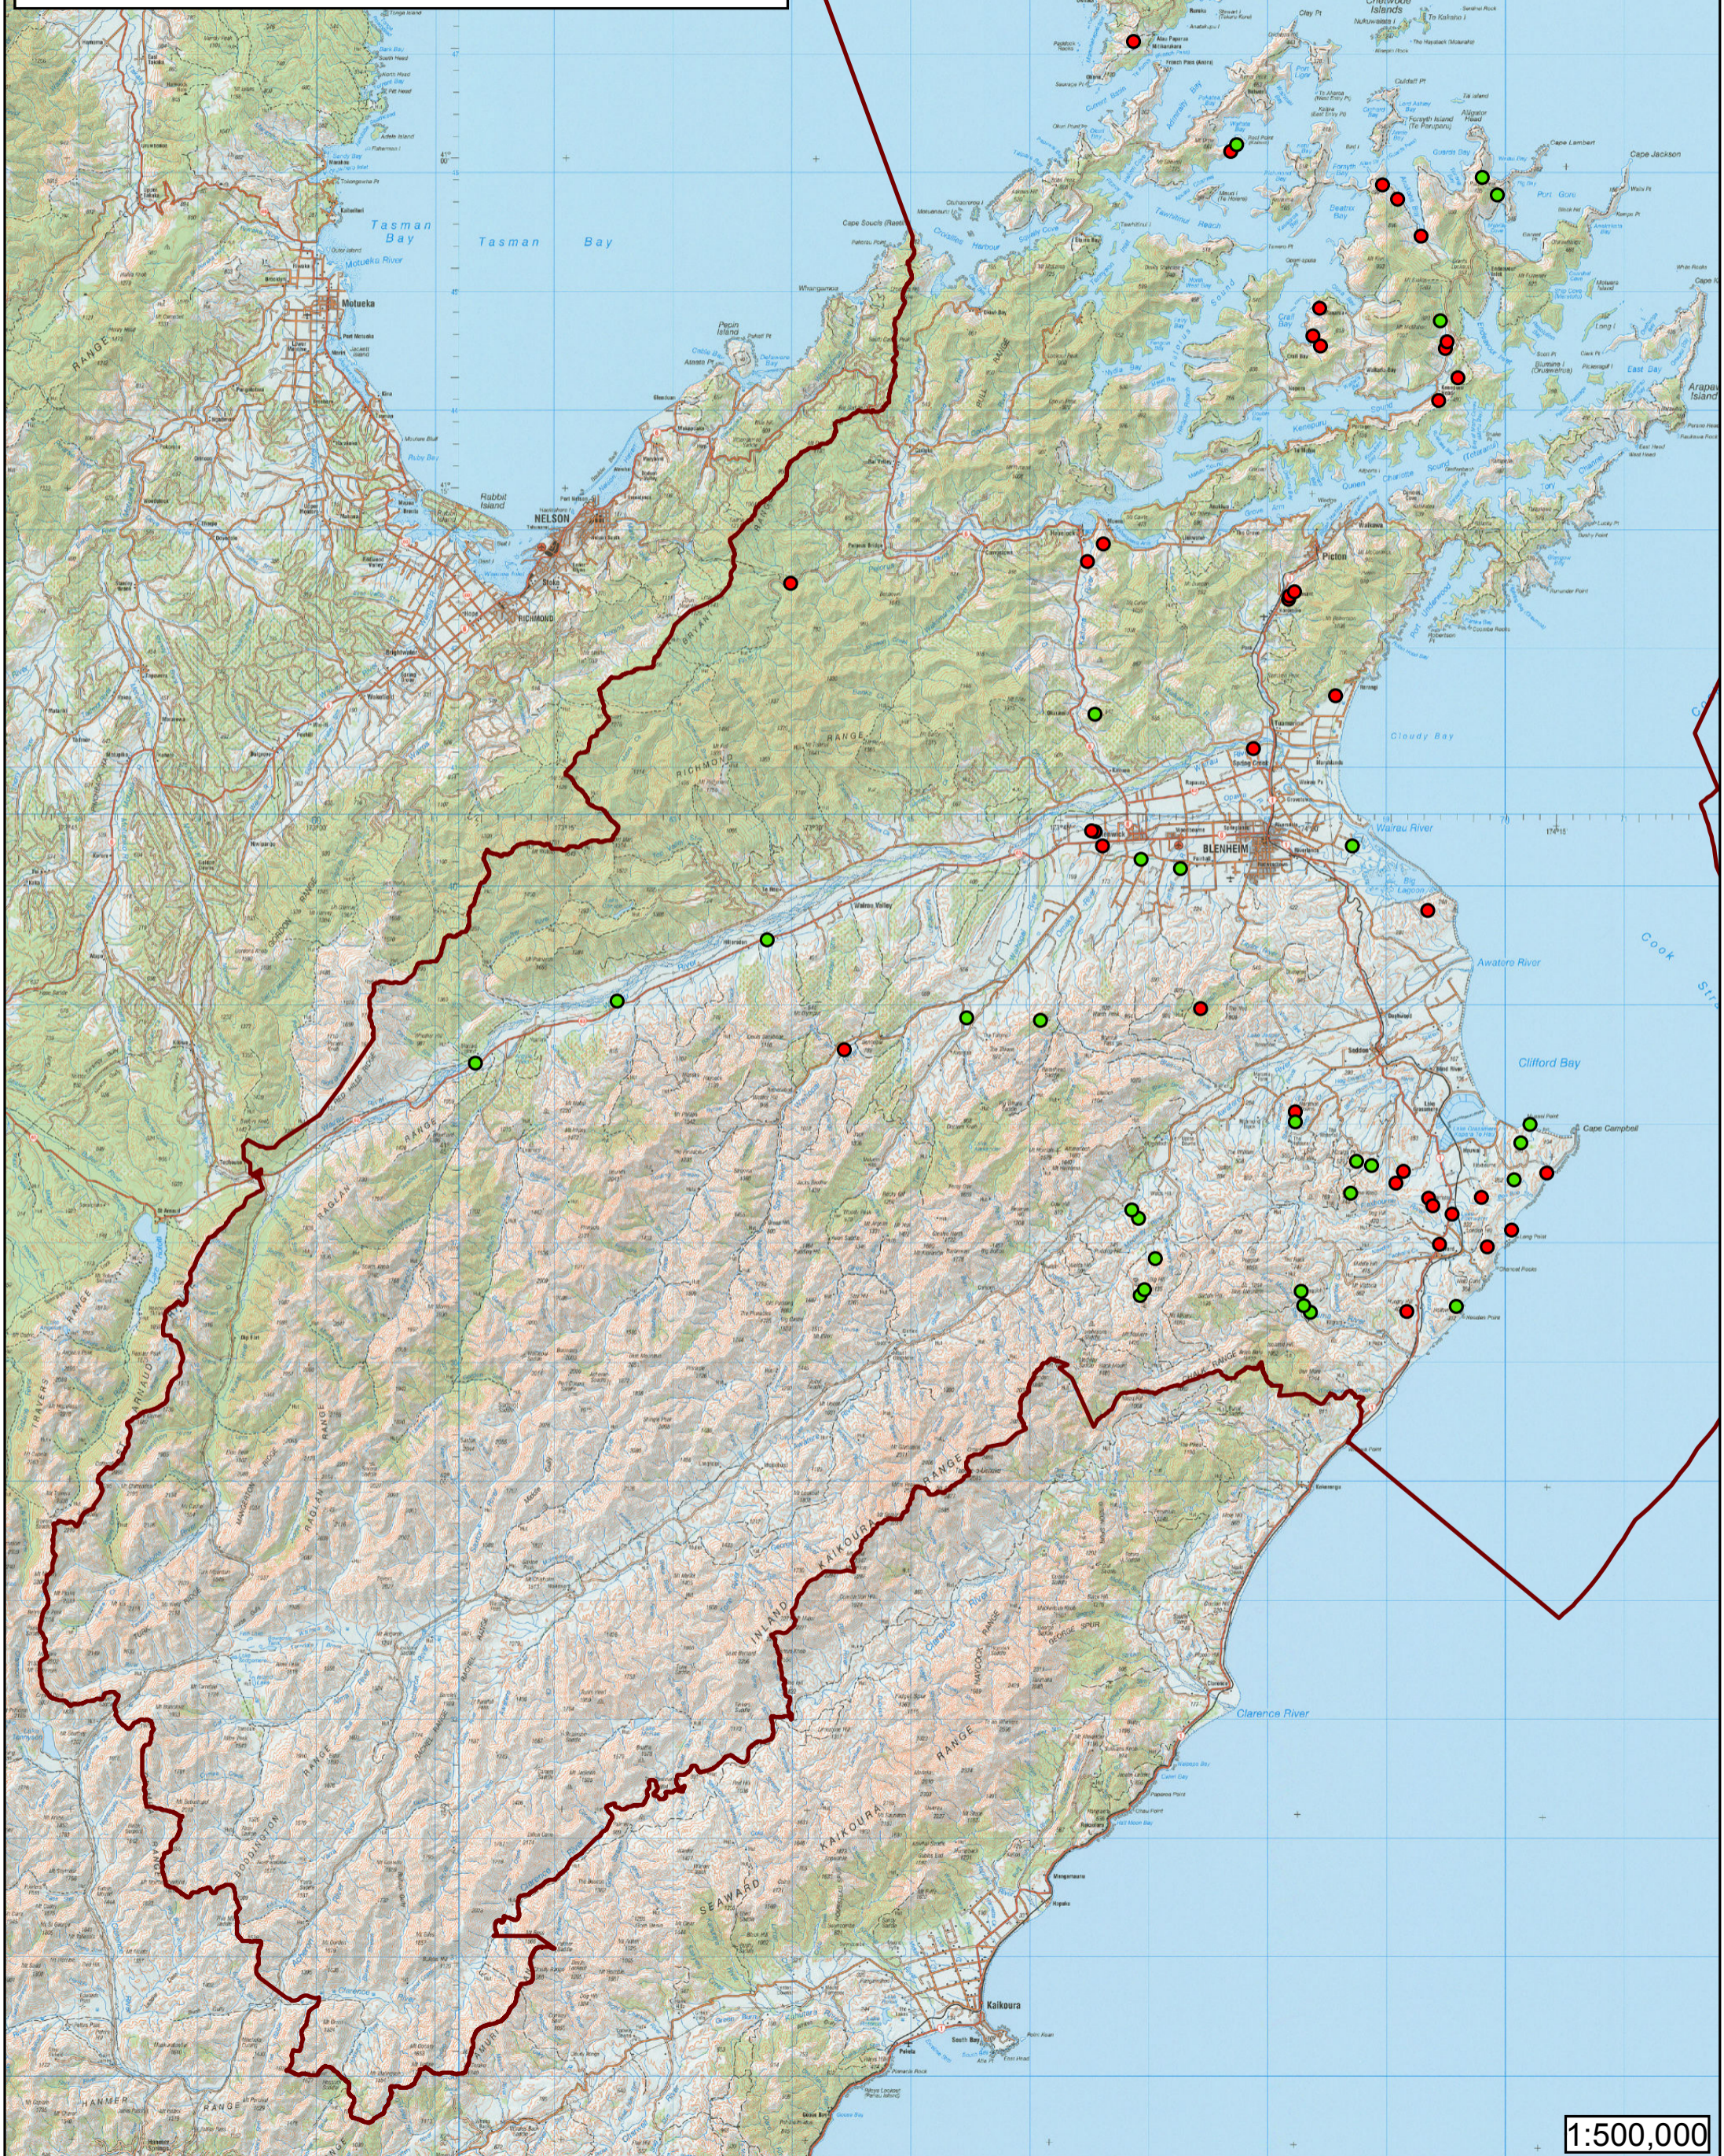

SNA Sites Protected via MDC Landowner Assistance Program 2003-2013

 MDC Boundary

Protection Status

 Covenanted

 Non-Covenanted

1:500,000