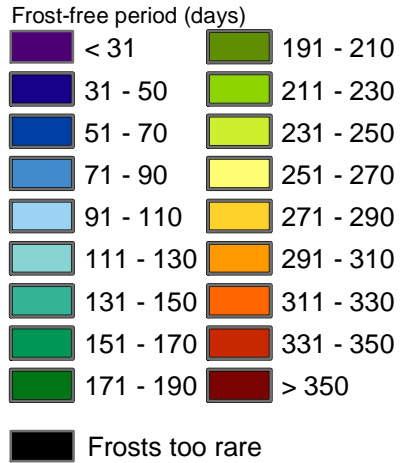

2560000 2570000 2580000 2590000 2600000 2610000 2620000 2630000

6060000
6050000
6040000
6030000
6020000
6010000
6000000

Median Length of the Frost-Free Period