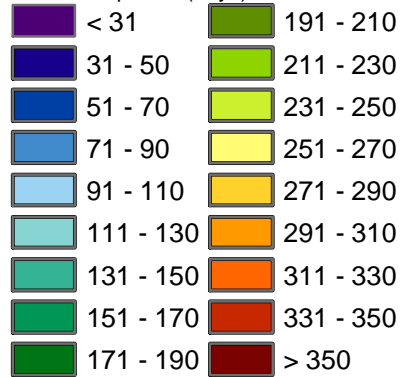

Median Length of the Frost-Free Period

Frost-free period (days)

Frosts too rare

- Highways
- Roads
- Rivers

Disclaimer:

2490000 2500000 2510000 2520000 2530000 2540000 2550000 2560000