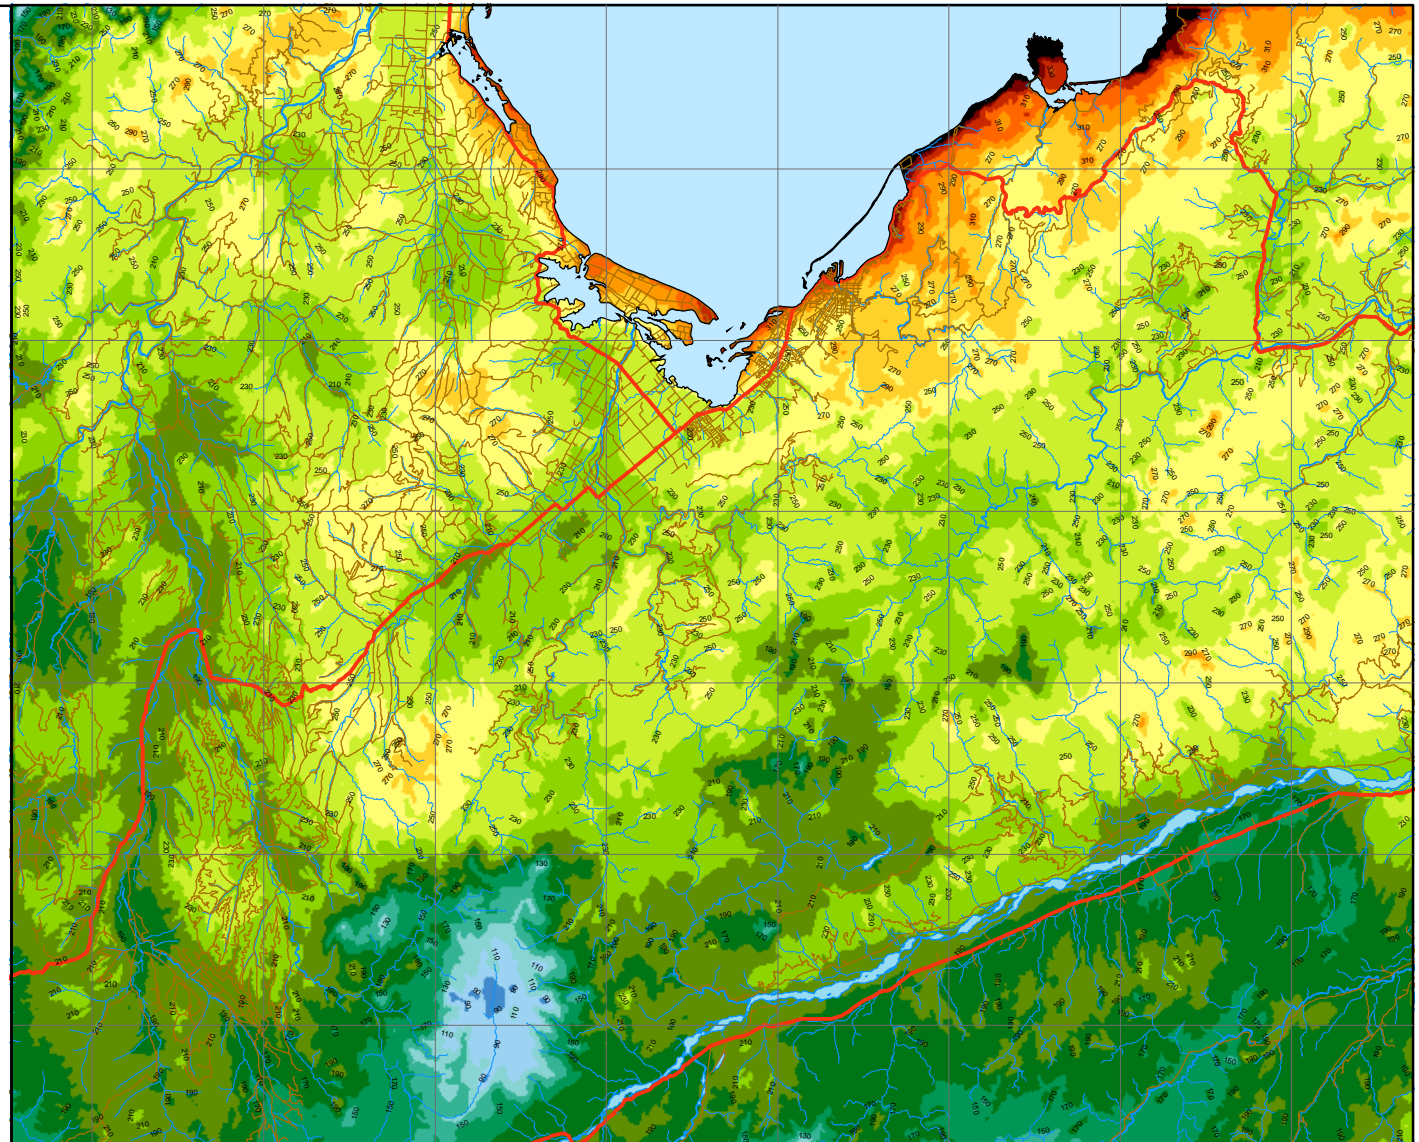

6000000
5990000
5980000
5970000
5960000
5950000