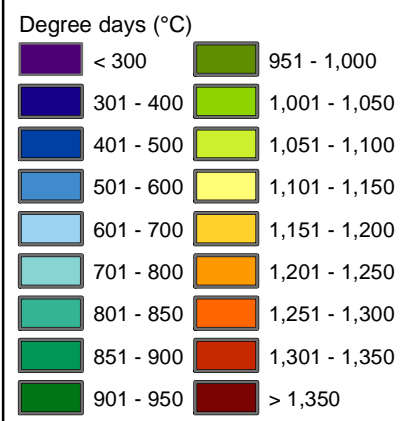

2560000 2570000 2580000 2590000 2600000 2610000 2620000 2630000

6000000
5990000
5980000
5970000
5960000
5950000

Median Annual Growing Degree Days (base 10°C)

Disclaimer:
NIWA staff have prepared this map exercising all reasonable skill and care. Nevertheless, NIWA can give no warranty the the map is free from errors, omissions or other inaccuracies. Users of this map will release NIWA from all liability whether direct, indirect, or consequential, arising out of the provision of this map.