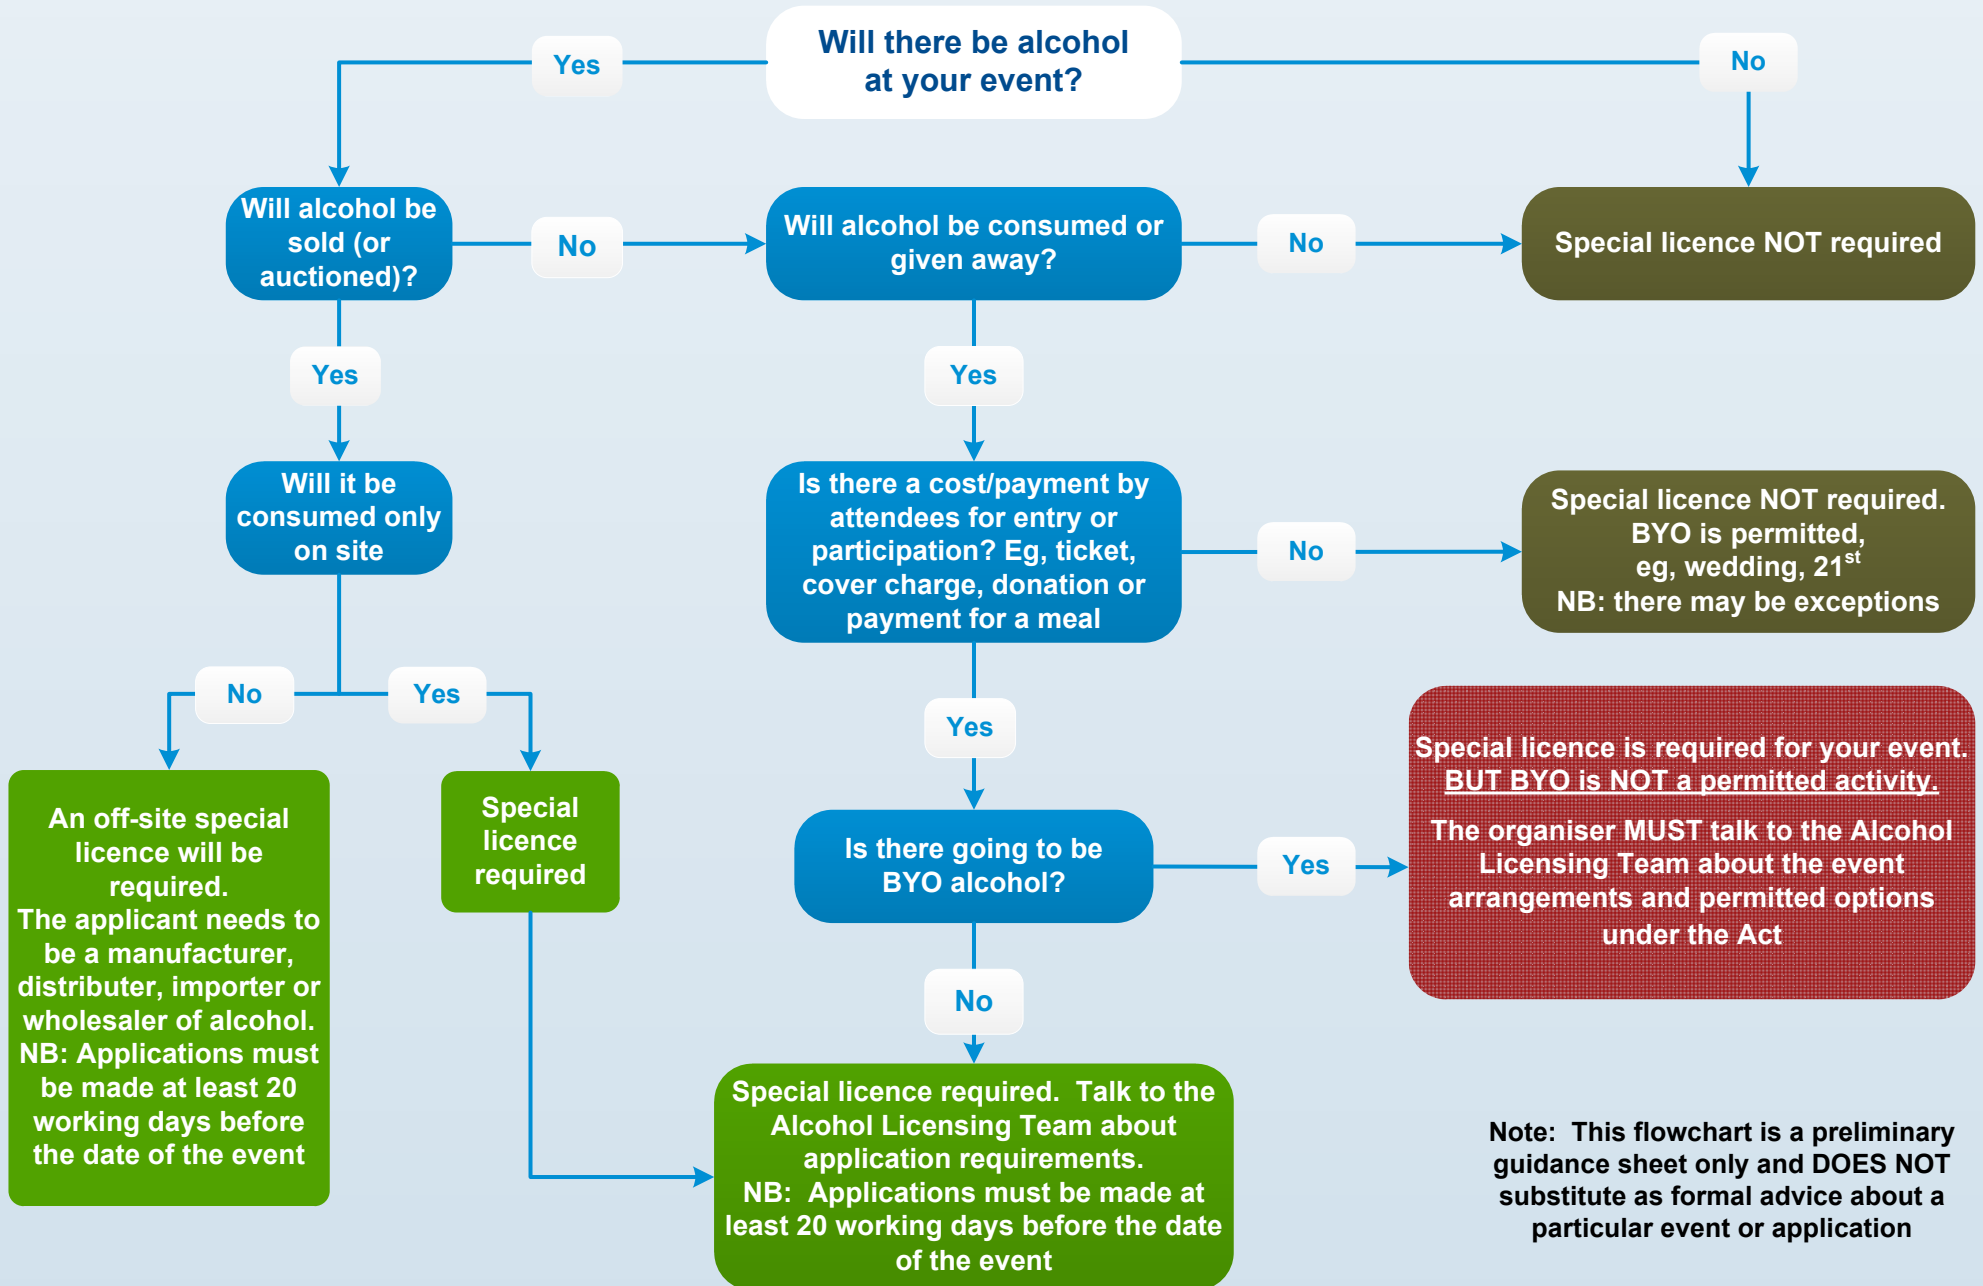

# Does your event need a Special Licence?

**Note:** This flowchart is a preliminary guidance sheet only and DOES NOT substitute as formal advice about a particular event or application