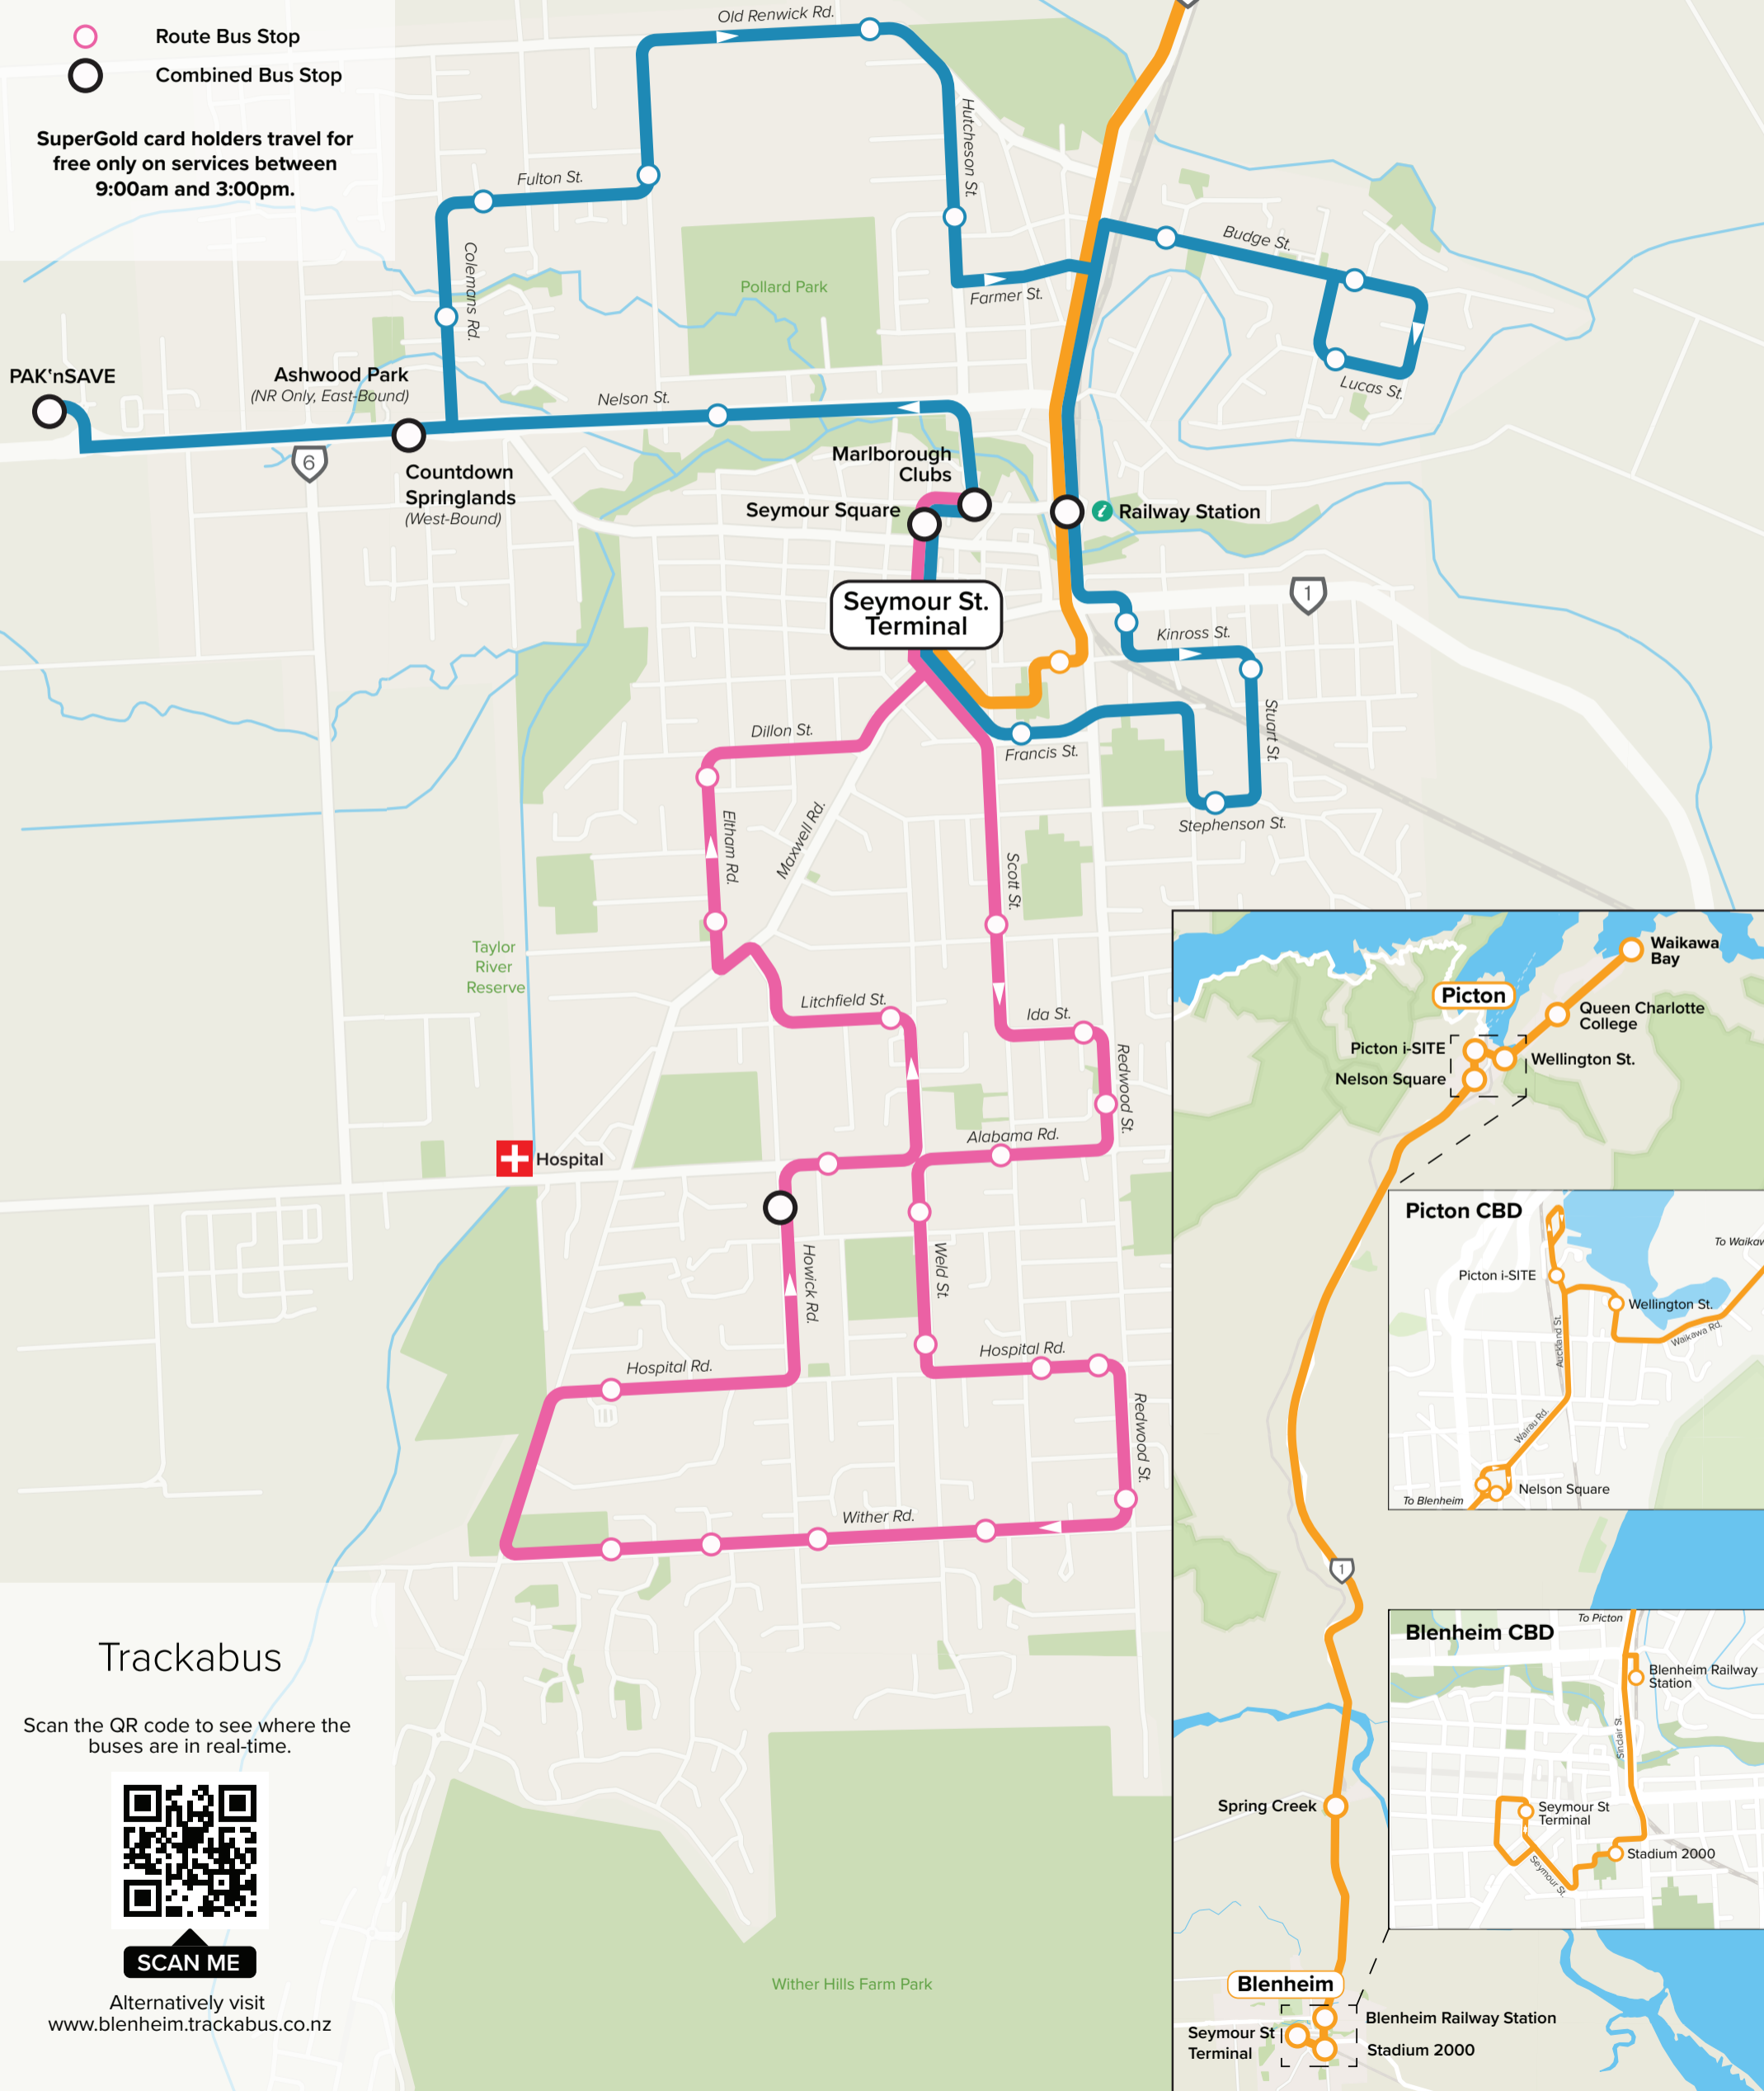

# Information

- █ 1. North Route
- █ 2. South Route
- █ 3. Blenheim - Picton

- Route Bus Stop
- Combined Bus Stop

SuperGold card holders travel for free only on services between 9:00am and 3:00pm.

PAK'nSAVE

Ashwood Park (NR Only, East-Bound)

Countdown Springlands (West-Bound)

Seymour St. Terminal

To Spring Creek Picton/Waikawa ↑

# Marlborough Bus Timetable

## 2 REDWOODTOWN - WITHERLEA South Route

ADULT \$2 | CHILD / STUDENT \$1 | SUPERGOLD FREE | UNDER 5 FREE

LOCATION	WEEKDAYS				SATURDAY		
	am	pm	am	pm	am	pm	pm
<b>Seymour St Terminal</b>	<b>9.00</b>	<b>10.30</b>	<b>12.00</b>	<b>1.30</b>	<b>9.00</b>	<b>10.20</b>	<b>11.45</b>
Te Kahu o Waipuna, Library	9.05	10.35	12.05	1.35	9.05	10.25	11.50
117 Scott St	9.11	10.41	12.11	1.41	9.11	10.31	11.56
21 Ida St	9.12	10.42	12.12	1.42	9.12	10.32	11.57
105 Redwood St	9.13	10.43	12.13	1.43	9.13	10.33	12.00
118 Alabama Rd	9.15	10.45	12.15	1.45	9.15	10.35	12.00
Countdown, Redwoodtown	9.16	10.46	12.16	1.46	9.16	10.36	12.01
149 Weld St	9.17	10.47	12.17	1.47	9.17	10.37	12.02
133 Hospital Rd	9.18	10.48	12.18	1.48	9.18	10.38	12.03
165 Hospital Rd	9.19	10.49	12.19	1.49	9.19	10.39	12.04
195 Redwood St	9.20	10.50	12.20	1.50	9.20	10.40	12.05
98 Wither Rd	9.21	10.51	12.21	1.51	9.21	10.41	12.06
54 Wither Rd	9.22	10.52	12.22	1.52	9.22	10.42	12.07
36 Wither Rd	9.23	10.53	12.23	1.53	9.23	10.43	12.08
18 Wither Rd	9.24	10.54	12.24	1.54	9.24	10.44	12.09
11 Hospital Rd	9.26	10.56	12.26	1.56	9.26	10.46	12.11
90 Howick Rd	9.28	10.58	12.28	1.58	9.28	10.48	12.13
65 Alabama Rd	9.30	11.00	12.30	2.00	9.30	10.50	12.15
Bethsaida, Litchfield St	9.32	11.02	12.32	2.02	9.32	10.52	12.17
Guides' Hall, 36 Eltham Rd	9.34	11.04	12.34	2.04	9.34	10.54	12.19
4 Eltham Rd	9.35	11.05	12.35	2.05	9.35	10.55	12.20
Seymour St Terminal	9.38	11.08	12.38	2.08	9.38	10.58	12.23