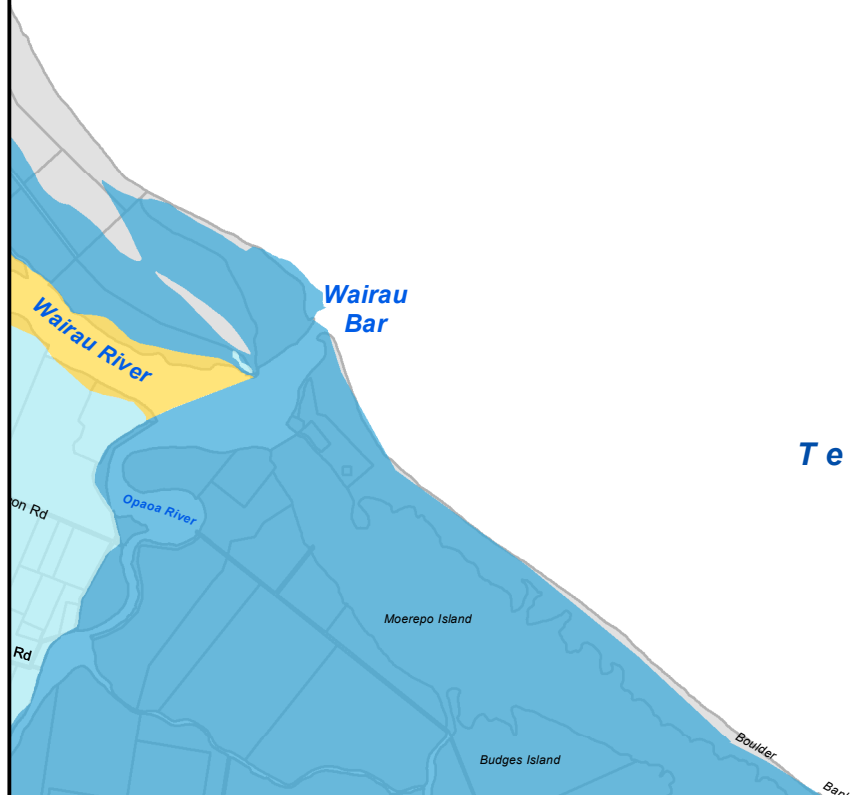

*Te Koko-o-Kupe /
Cloudy Bay*

*Te Koko-o-Kupe /
Cloudy Bay*

*Te Koko-o-Kupe /
Cloudy Bay*

Date: 20/02/2020

Legend

Flood Hazard

- | | | |
|---|---|---|
|  Level 1 |  Level 3 |  Land Parcel |
|  Level 2 |  Level R | |

Flood Hazard Areas