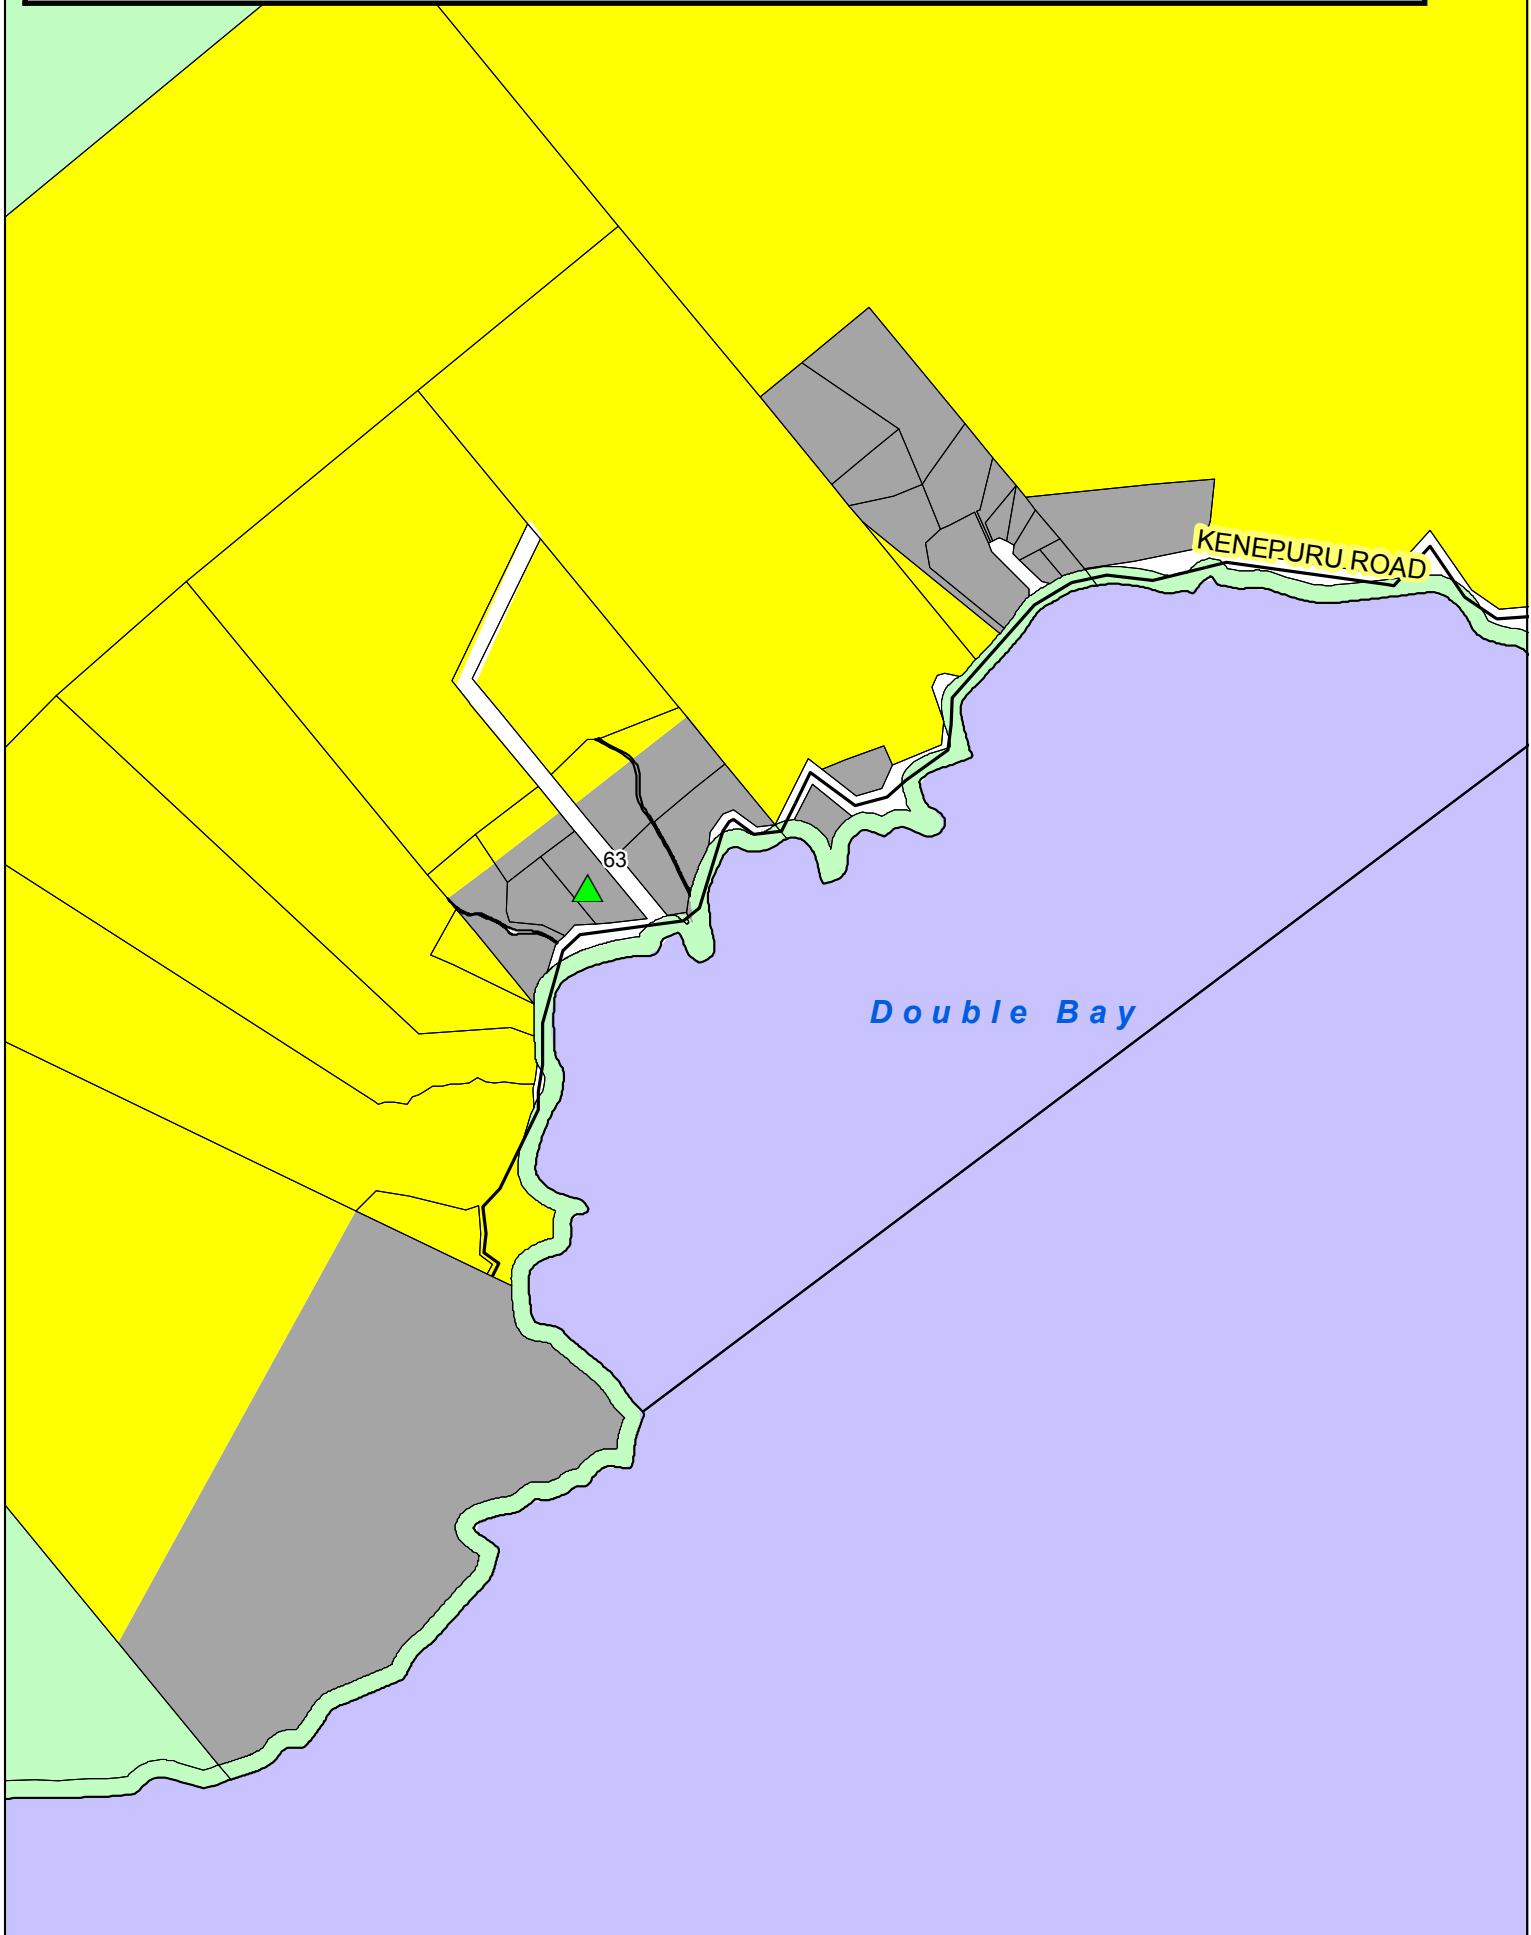

Map Page - 64

Schedule of Changes for Proposed Plan Changes #08  
Zoning - Proposed addition of Heritage Tree

- ▲ Site of Change
- 🌳 Current MSRMP Trees

**Marlborough Sounds Resource Management Plan**  
**Map change pursuant to the First Schedule of the**  
**Resource Management Act 1991.**

Map Page - 64, 66

Schedule of Changes for Proposed Plan Changes #08  
Zoning - Proposed addition of Heritage Tree

- ▲ Site of Change
- 🌳 Current MSRMP Trees

**Marlborough Sounds Resource Management Plan  
Map change pursuant to the First Schedule of the  
Resource Management Act 1991.**

Schedule of Changes for Proposed Plan Changes #08  
Zoning - Proposed addition of Heritage Tree

Map Page -39

- ▲ Site of Change
- 🌳 Current MSRMP Trees

**Marlborough Sounds Resource Management Plan  
Map change pursuant to the First Schedule of the  
Resource Management Act 1991.**