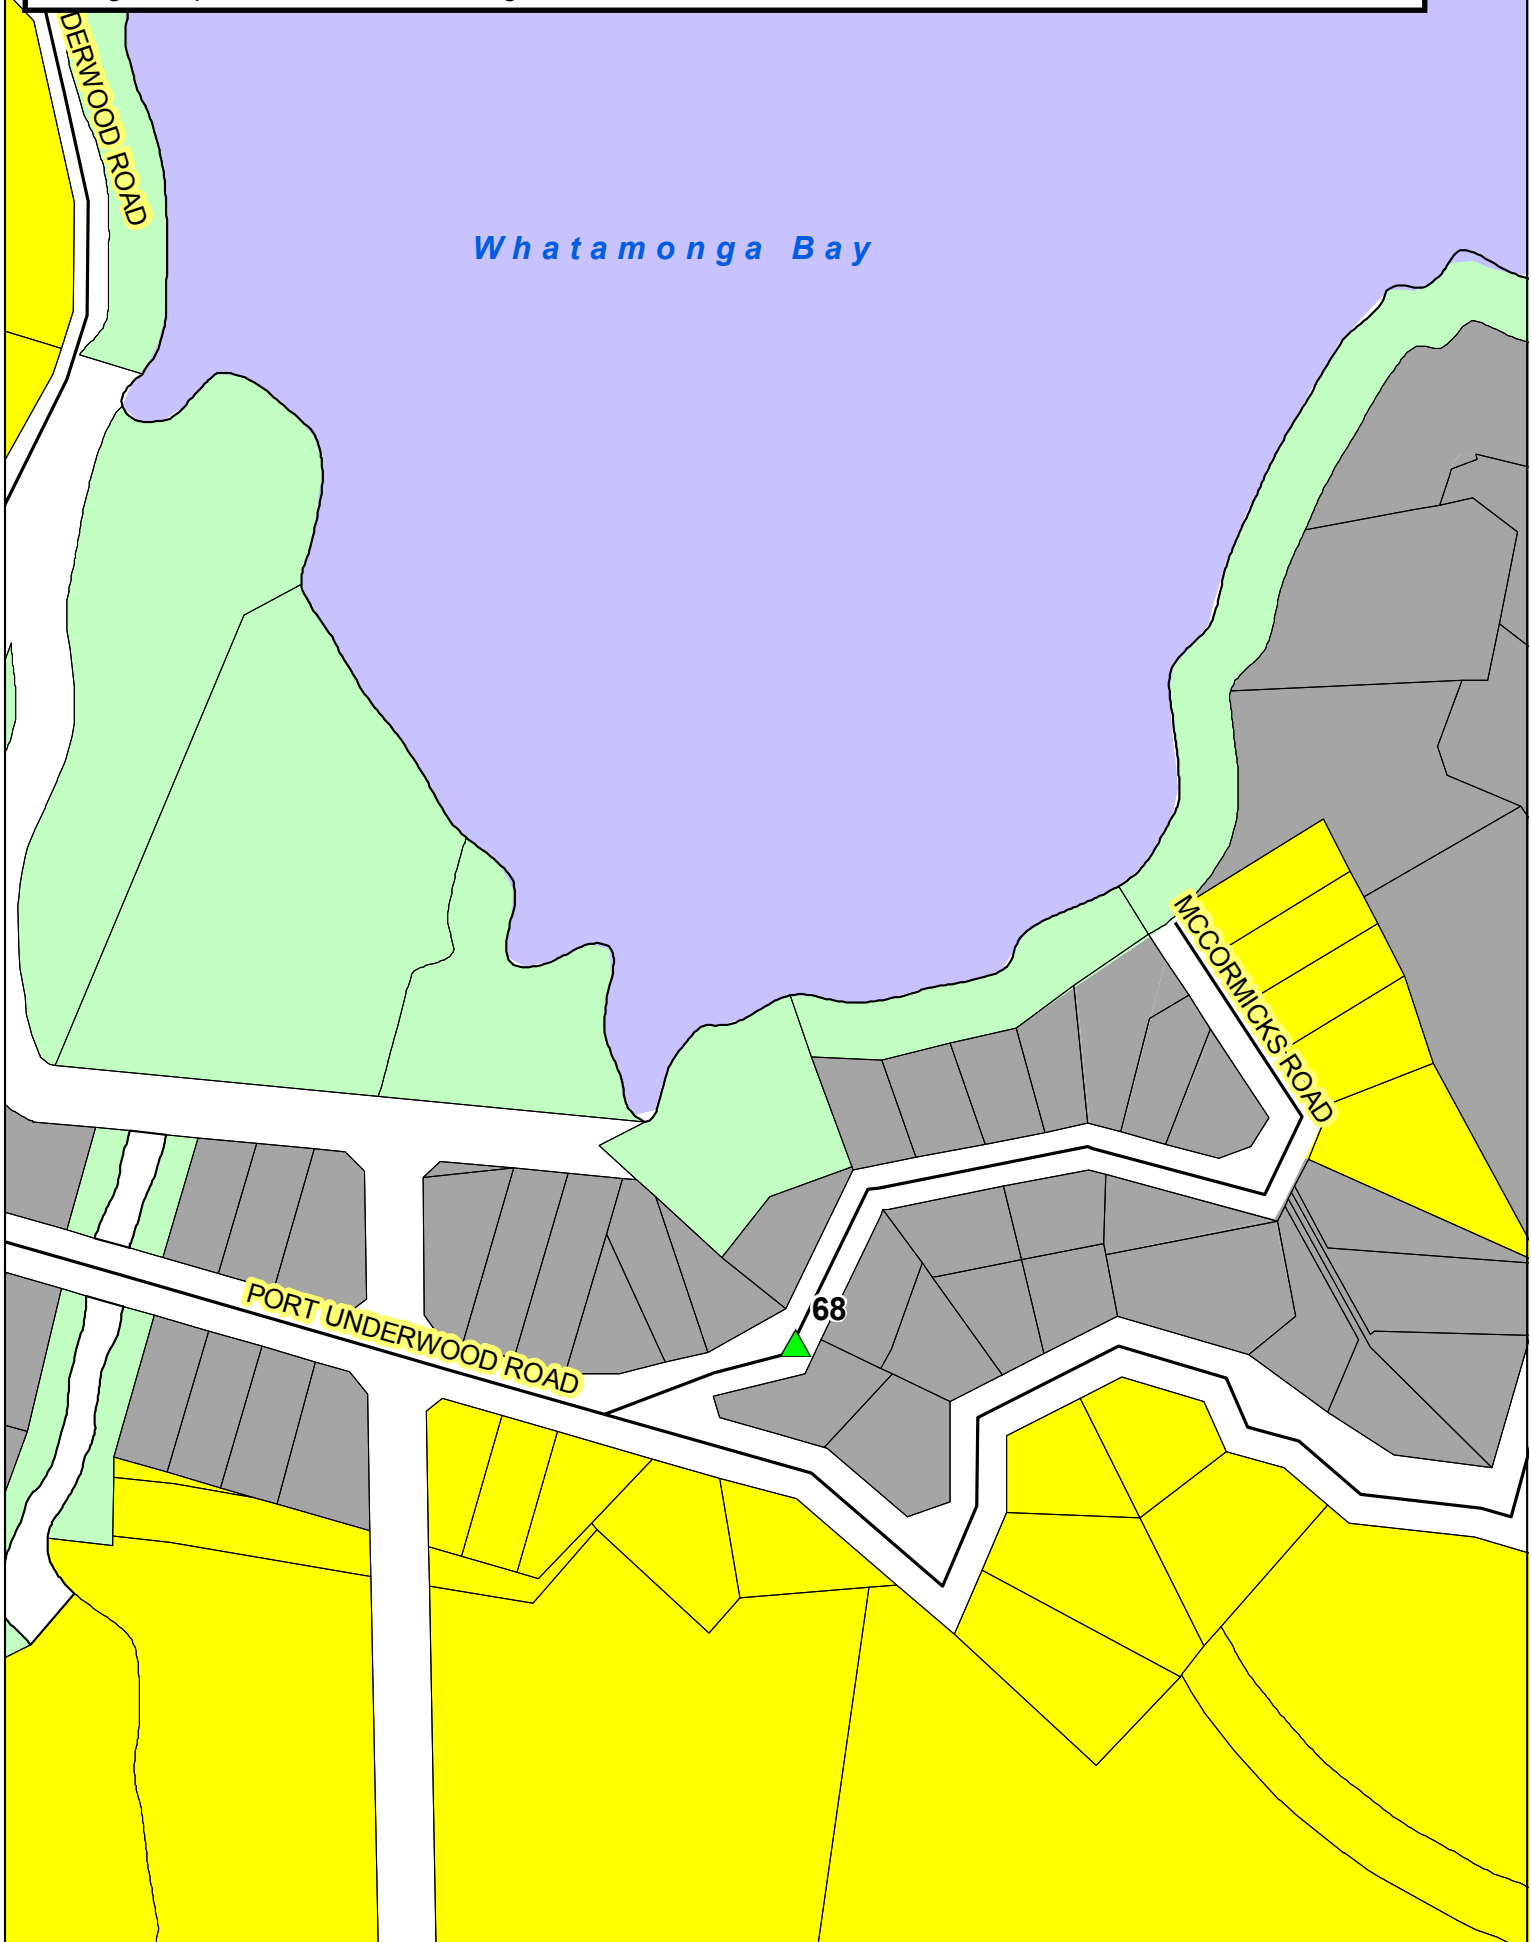

Map Page - 58

-  Site of Change
-  Current MSRMP Trees

SH 1

AUCKLAND STREET

67B

67A

LONDON QUAY

**Marlborough Sounds Resource Management Plan  
Map change pursuant to the First Schedule of the  
Resource Management Act 1991.**

Map Page - 63

Schedule of Changes for Proposed Plan Changes #08  
Zoning - Proposed addition of Heritage Tree

- ▲ Site of Change
- 🌳 Current MSRMP Trees

**Marlborough Sounds Resource Management Plan  
Map change pursuant to the First Schedule of the  
Resource Management Act 1991.**