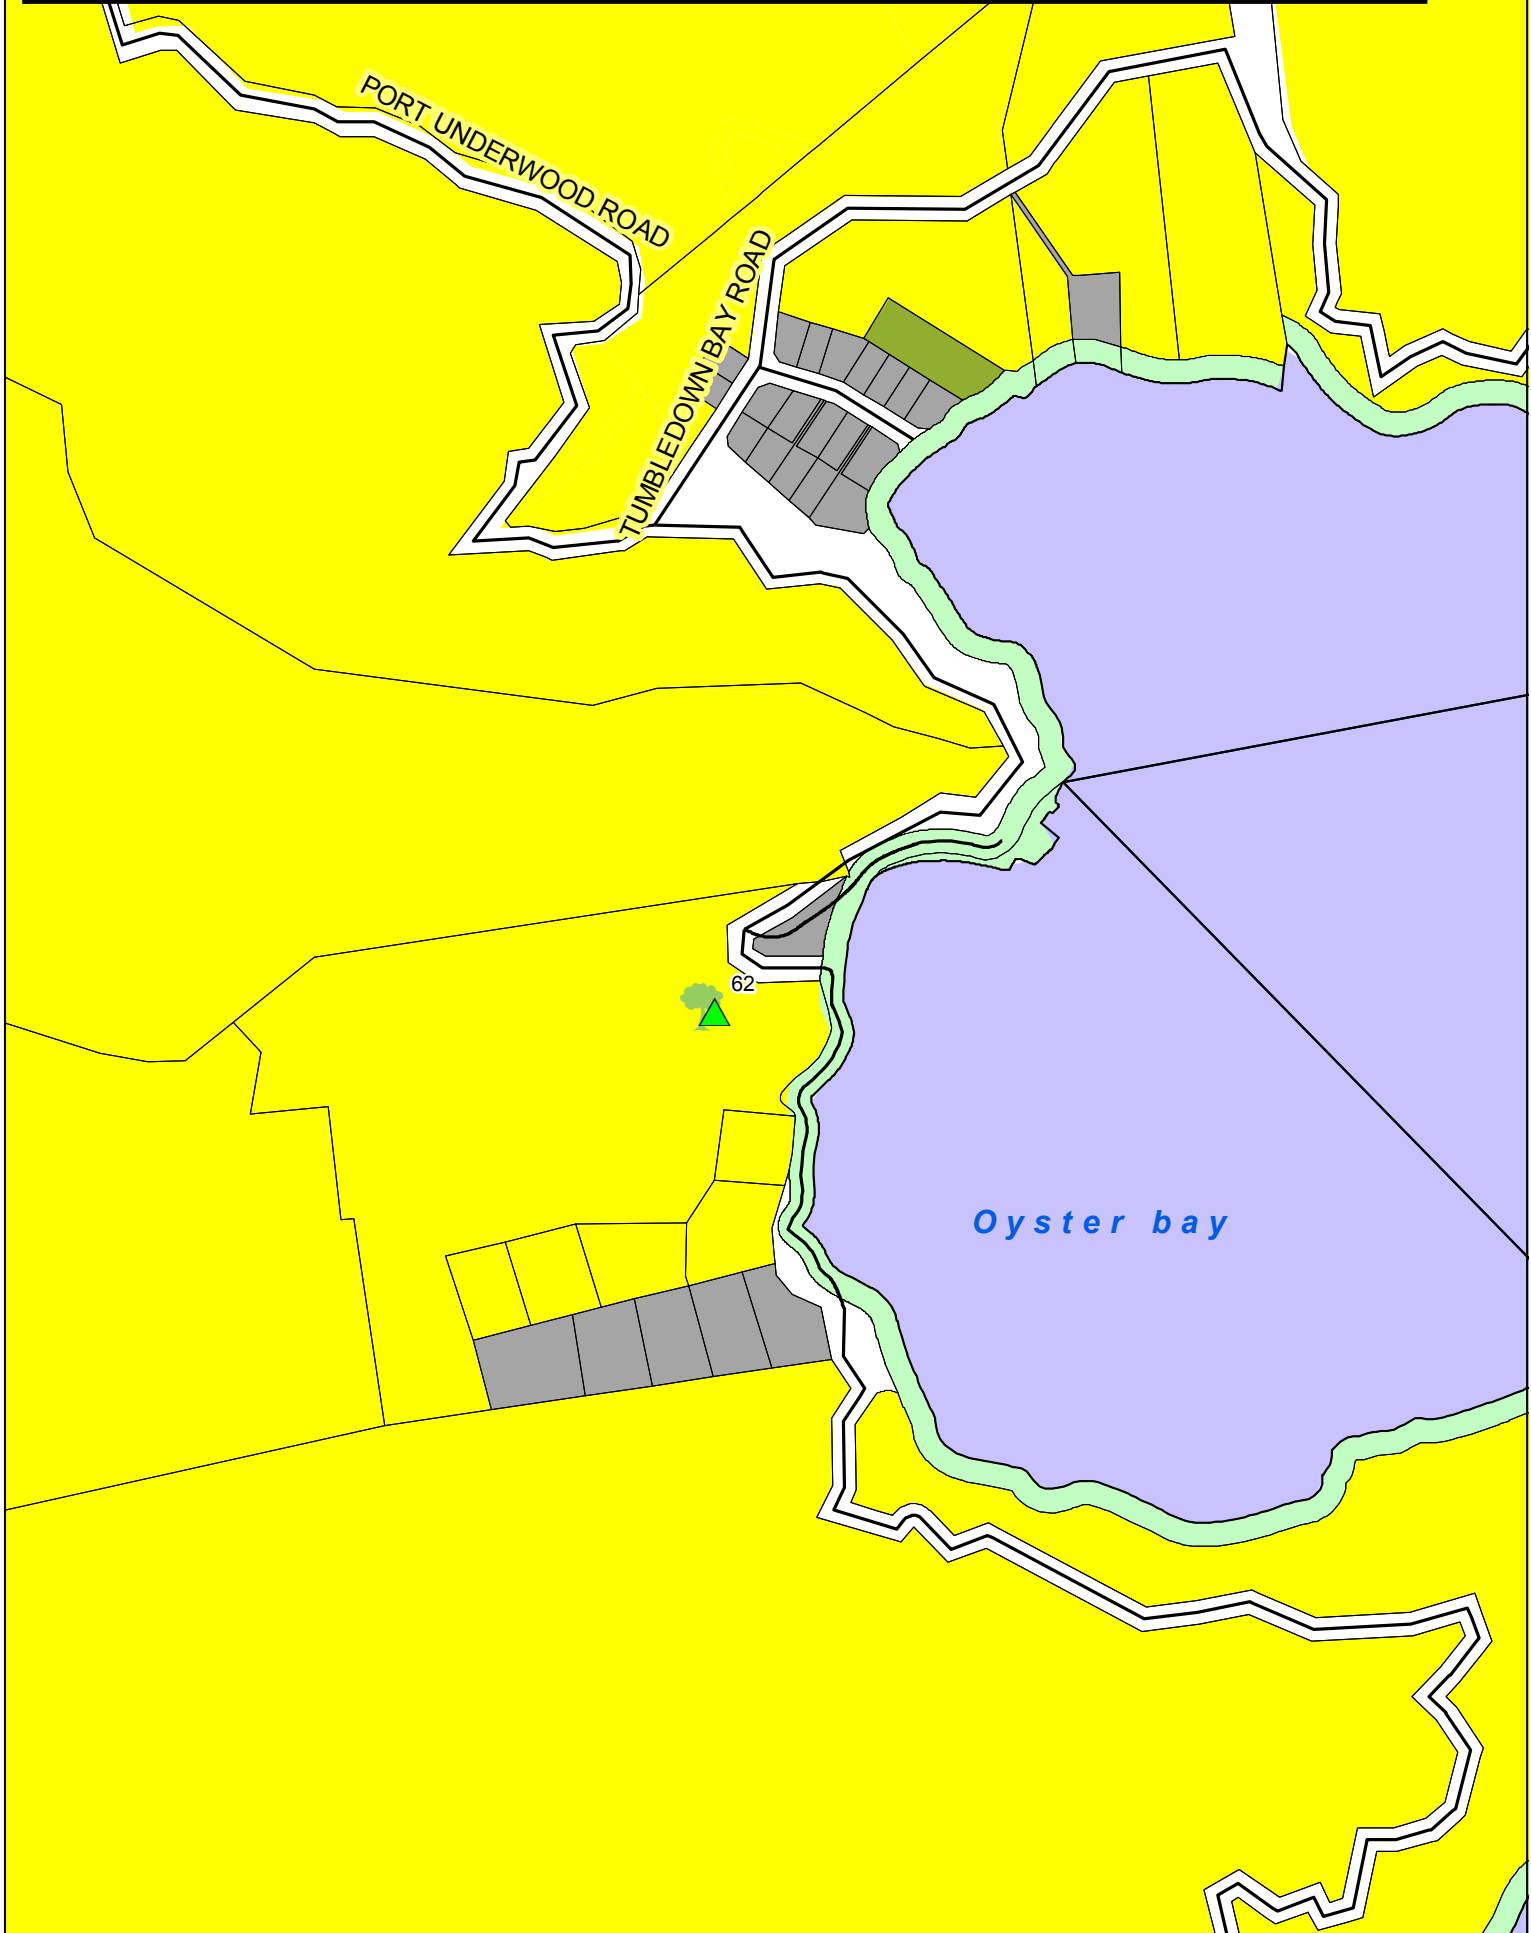

Schedule of Changes for Proposed Plan Changes #08  
Zoning - Proposed addition of Heritage Tree

Map Page -  
**58, 59, 60**

-  Site of Change
-  Current MSRMP Trees

**Marlborough Sounds Resource Management Plan**  
**Map change pursuant to the First Schedule of the**  
**Resource Management Act 1991.**

Map Page - 64

Schedule of Changes for Proposed Plan Changes #08  
Zoning - Proposed addition of Heritage Tree

- ▲ Site of Change
- 🌳 Current MSRMP Trees

**Marlborough Sounds Resource Management Plan**  
**Map change pursuant to the First Schedule of the**  
**Resource Management Act 1991.**

Map Page - 64, 66

Schedule of Changes for Proposed Plan Changes #08  
Zoning - Proposed addition of Heritage Tree

- ▲ Site of Change
- 🌳 Current MSRMP Trees

**Marlborough Sounds Resource Management Plan  
Map change pursuant to the First Schedule of the  
Resource Management Act 1991.**