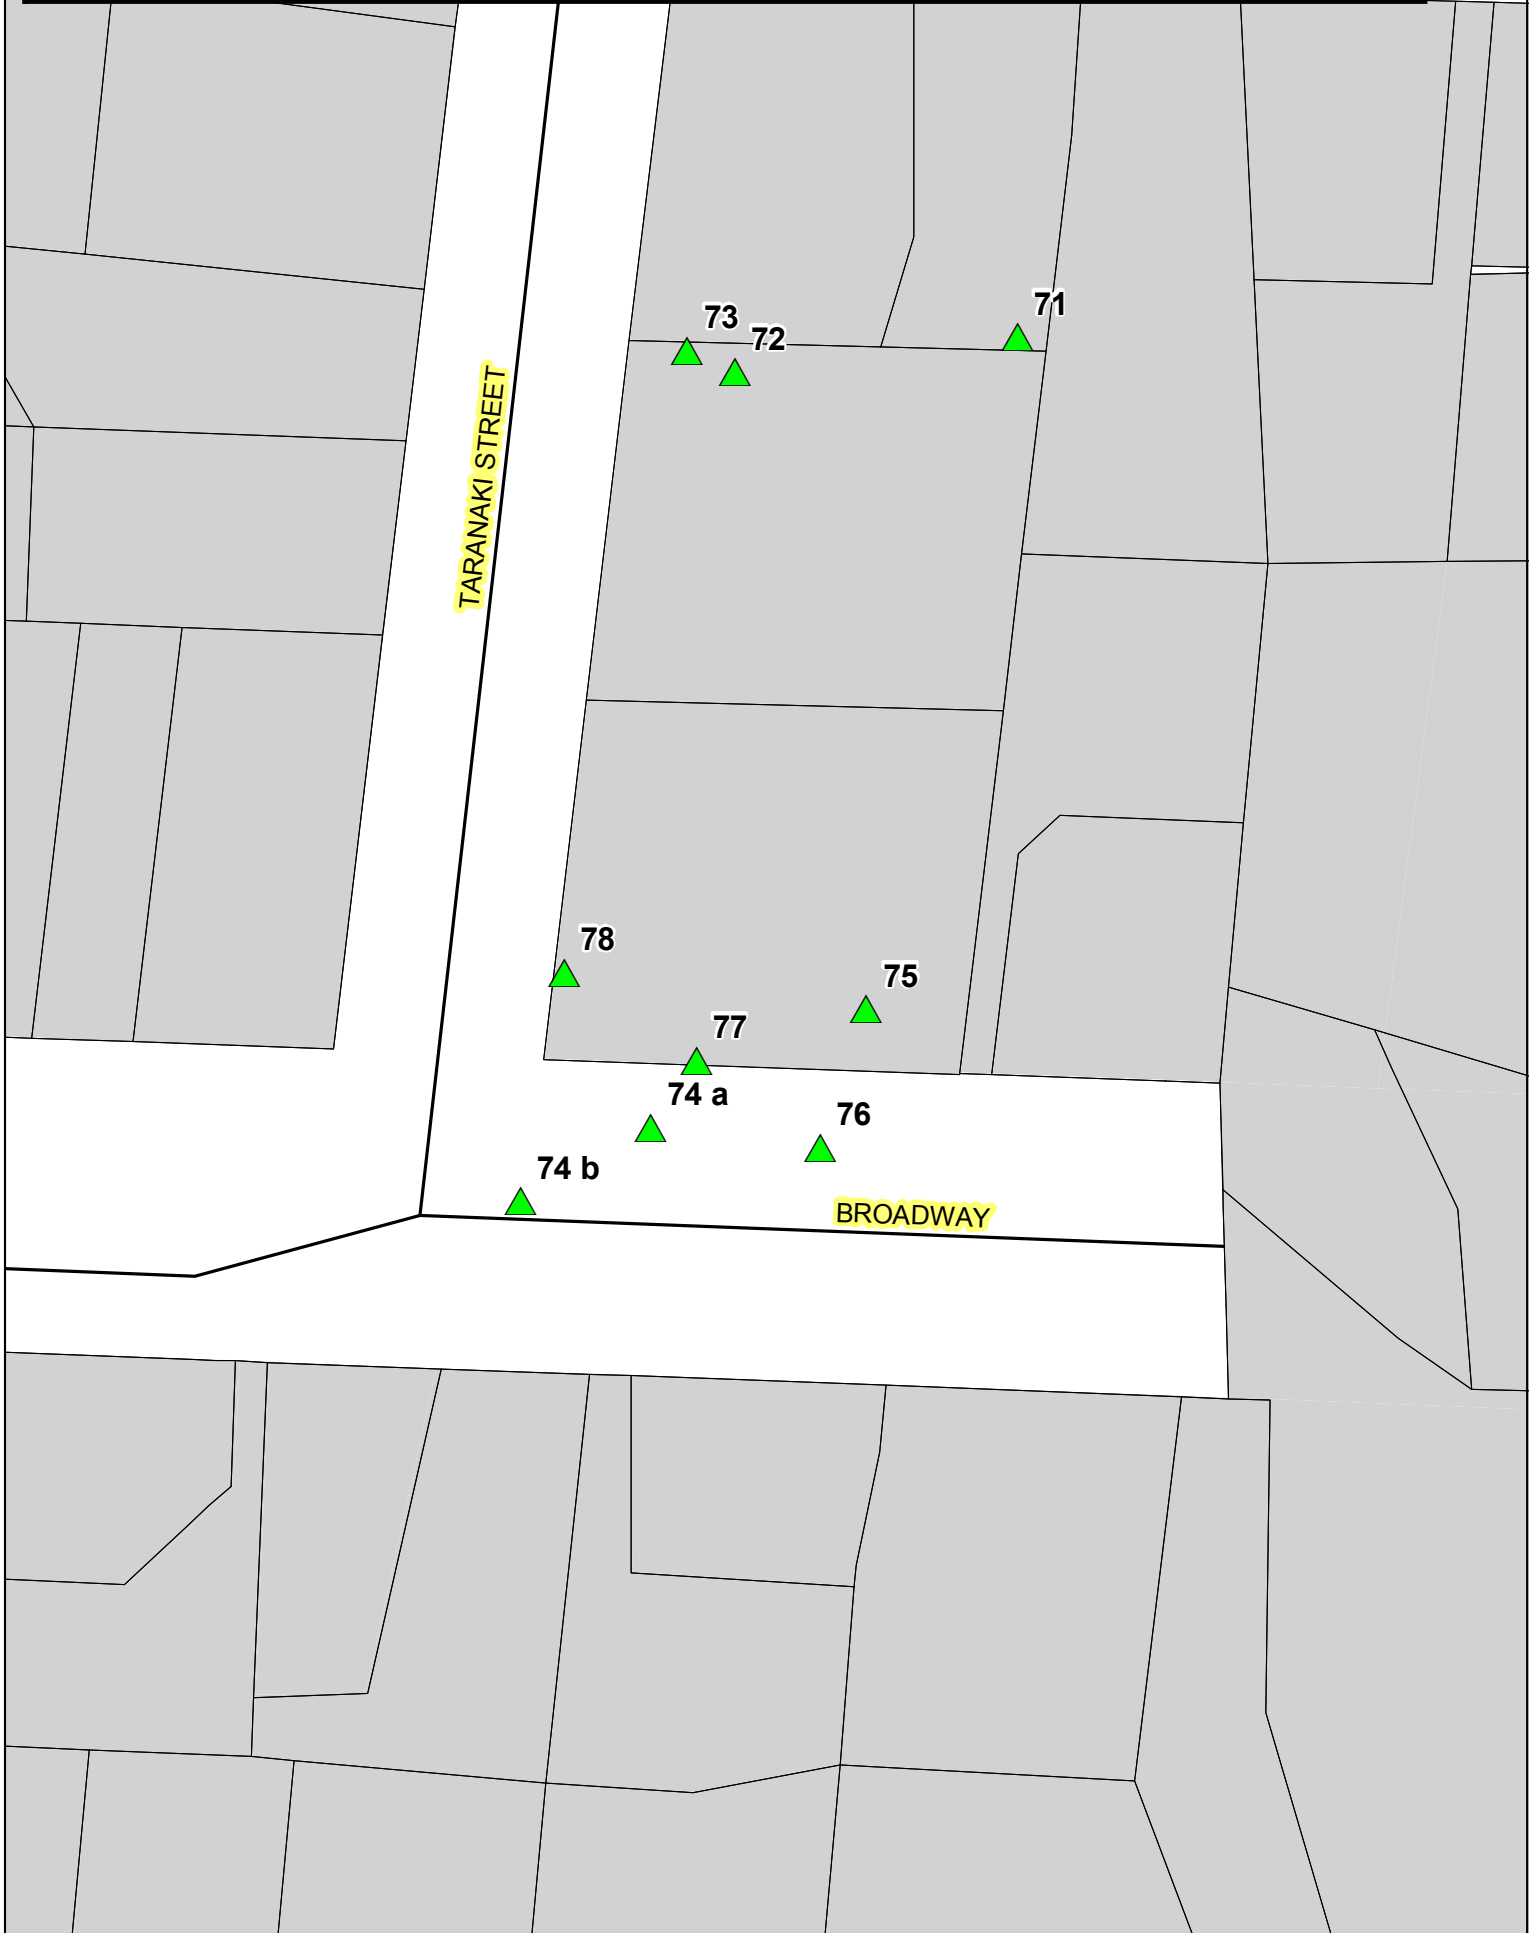

Map Page - 58

-  Site of Change
-  Current MSRMP Trees

SH 1

AUCKLAND STREET

67B

67A

LONDON QUAY

**Marlborough Sounds Resource Management Plan  
Map change pursuant to the First Schedule of the  
Resource Management Act 1991.**

Map Page - 63

Schedule of Changes for Proposed Plan Changes #08  
Zoning - Proposed addition of Heritage Tree

- ▲ Site of Change
- 🌳 Current MSRMP Trees

**Marlborough Sounds Resource Management Plan  
Map change pursuant to the First Schedule of the  
Resource Management Act 1991.**

Map Page - 57, 58

Schedule of Changes for Proposed Plan Changes #08  
Zoning - Proposed addition of Heritage Tree

-  Site of Change
-  Current MSRMP Trees

**Marlborough Sounds Resource Management Plan  
Map change pursuant to the First Schedule of the  
Resource Management Act 1991.**