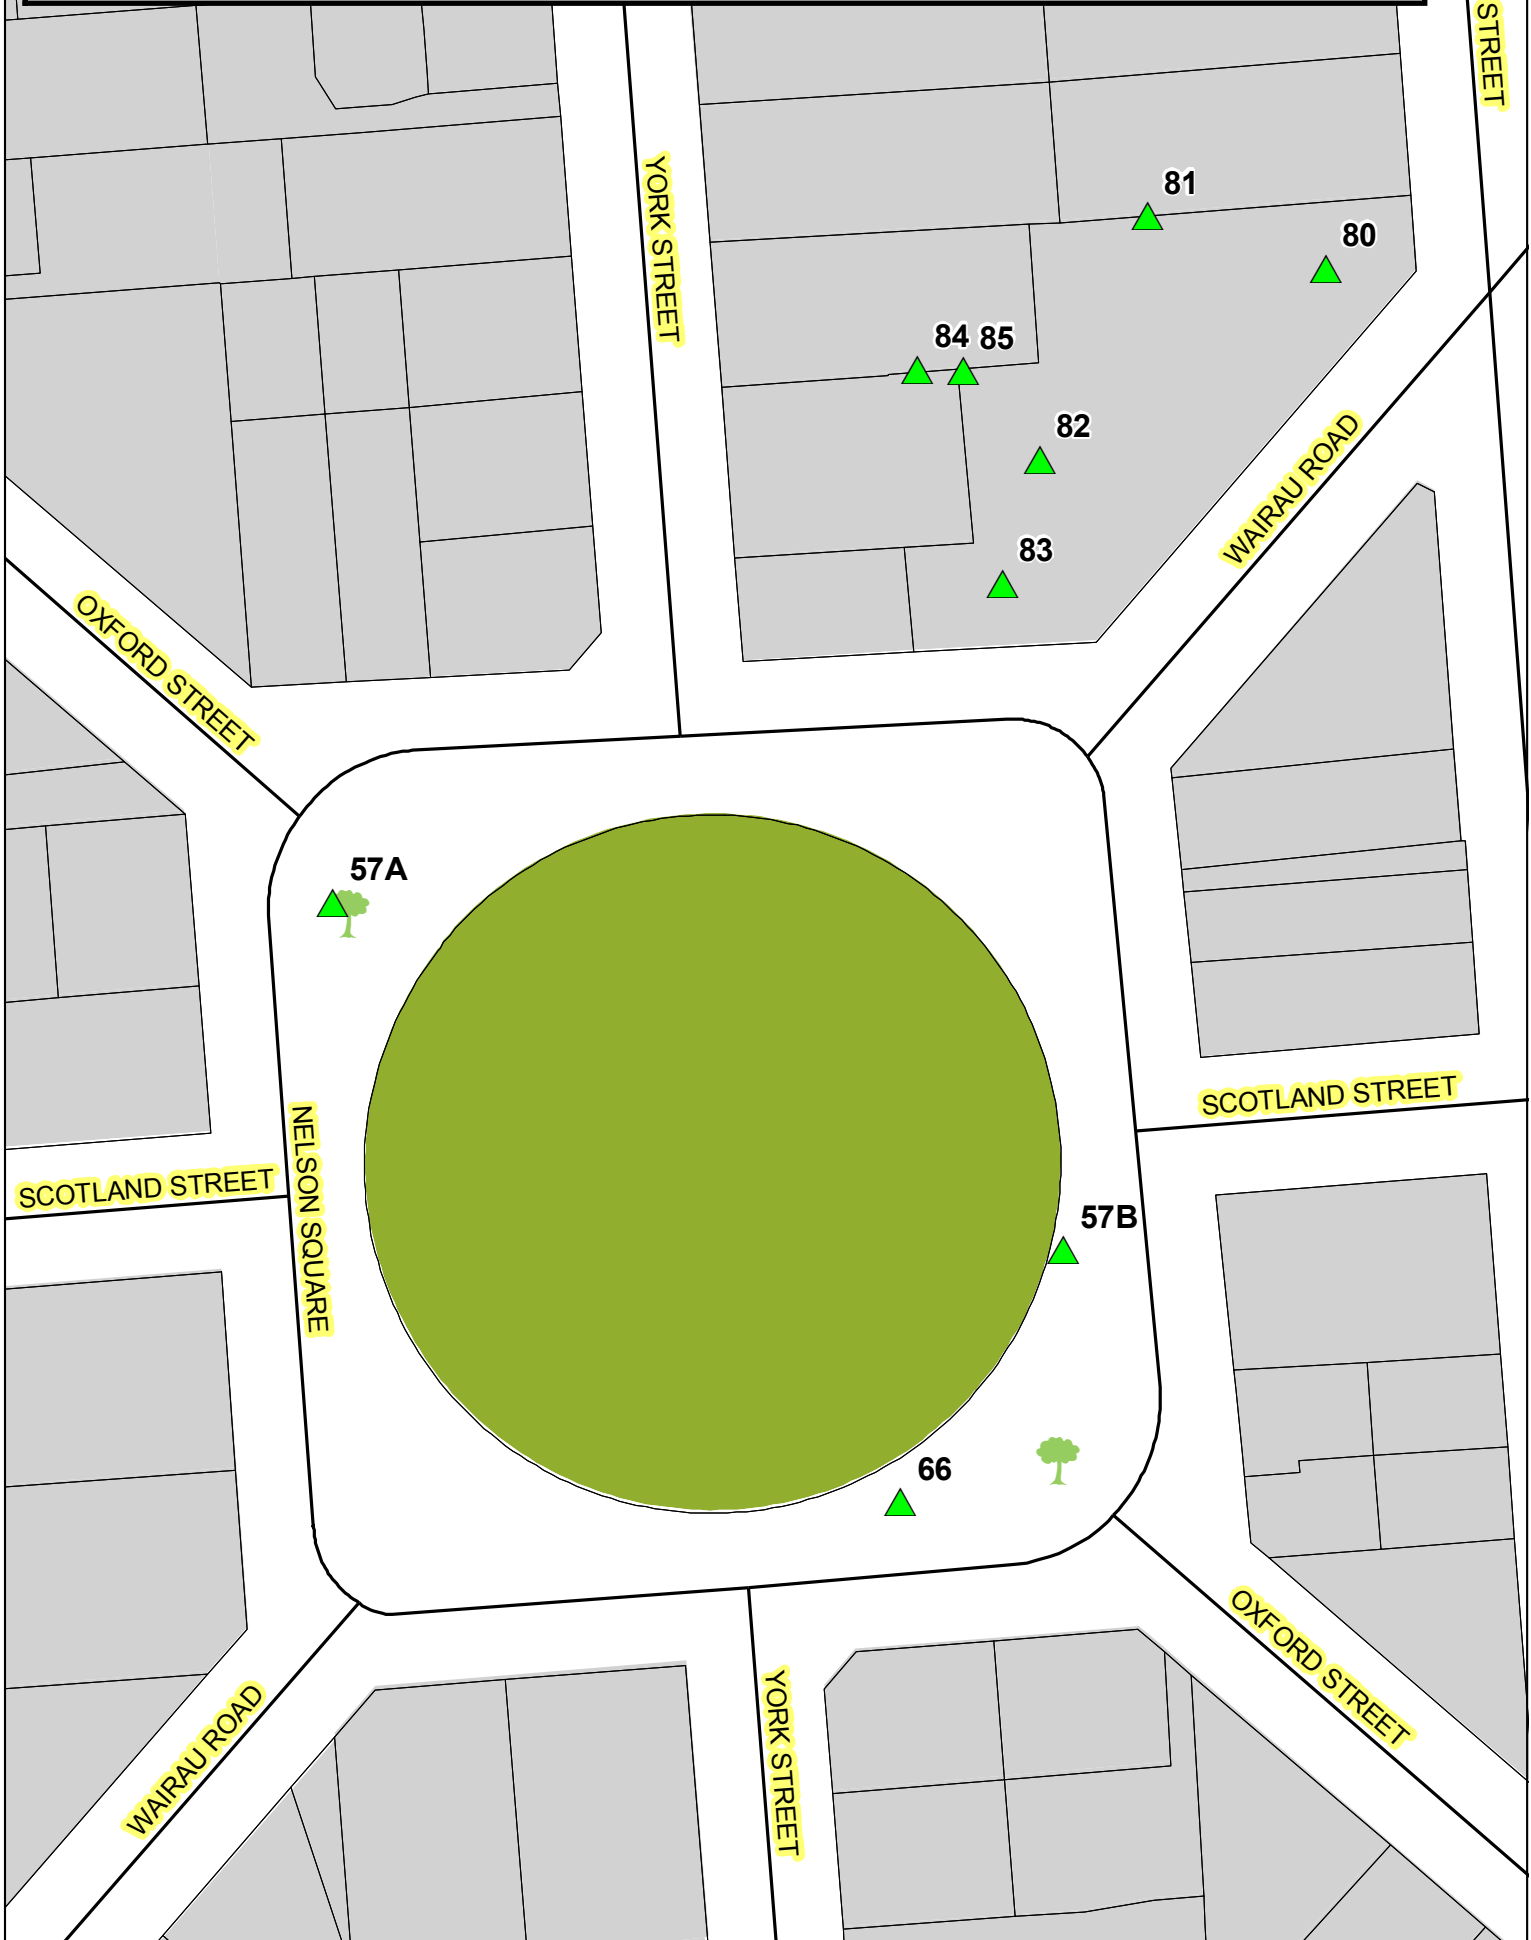

Map Page - 57, 58

Schedule of Changes for Proposed Plan Changes #08  
Zoning - Proposed addition of Heritage Tree

-  Site of Change
-  Current MSRMP Trees

**Marlborough Sounds Resource Management Plan  
Map change pursuant to the First Schedule of the  
Resource Management Act 1991.**

Map Page - 58

Schedule of Changes for Proposed Plan Changes #08  
Zoning - Proposed addition of Heritage Tree

-  Site of Change
-  Current MSRMP Trees

**Marlborough Sounds Resource Management Plan**  
**Map change pursuant to the First Schedule of the**  
**Resource Management Act 1991.**

Schedule of Changes for Proposed Plan Changes #08  
Zoning - Proposed addition of Heritage Tree

Map Page - 55, 60

-  Site of Change
-  Current MSRMP Trees

**Marlborough Sounds Resource Management Plan  
Map change pursuant to the First Schedule of the  
Resource Management Act 1991.**