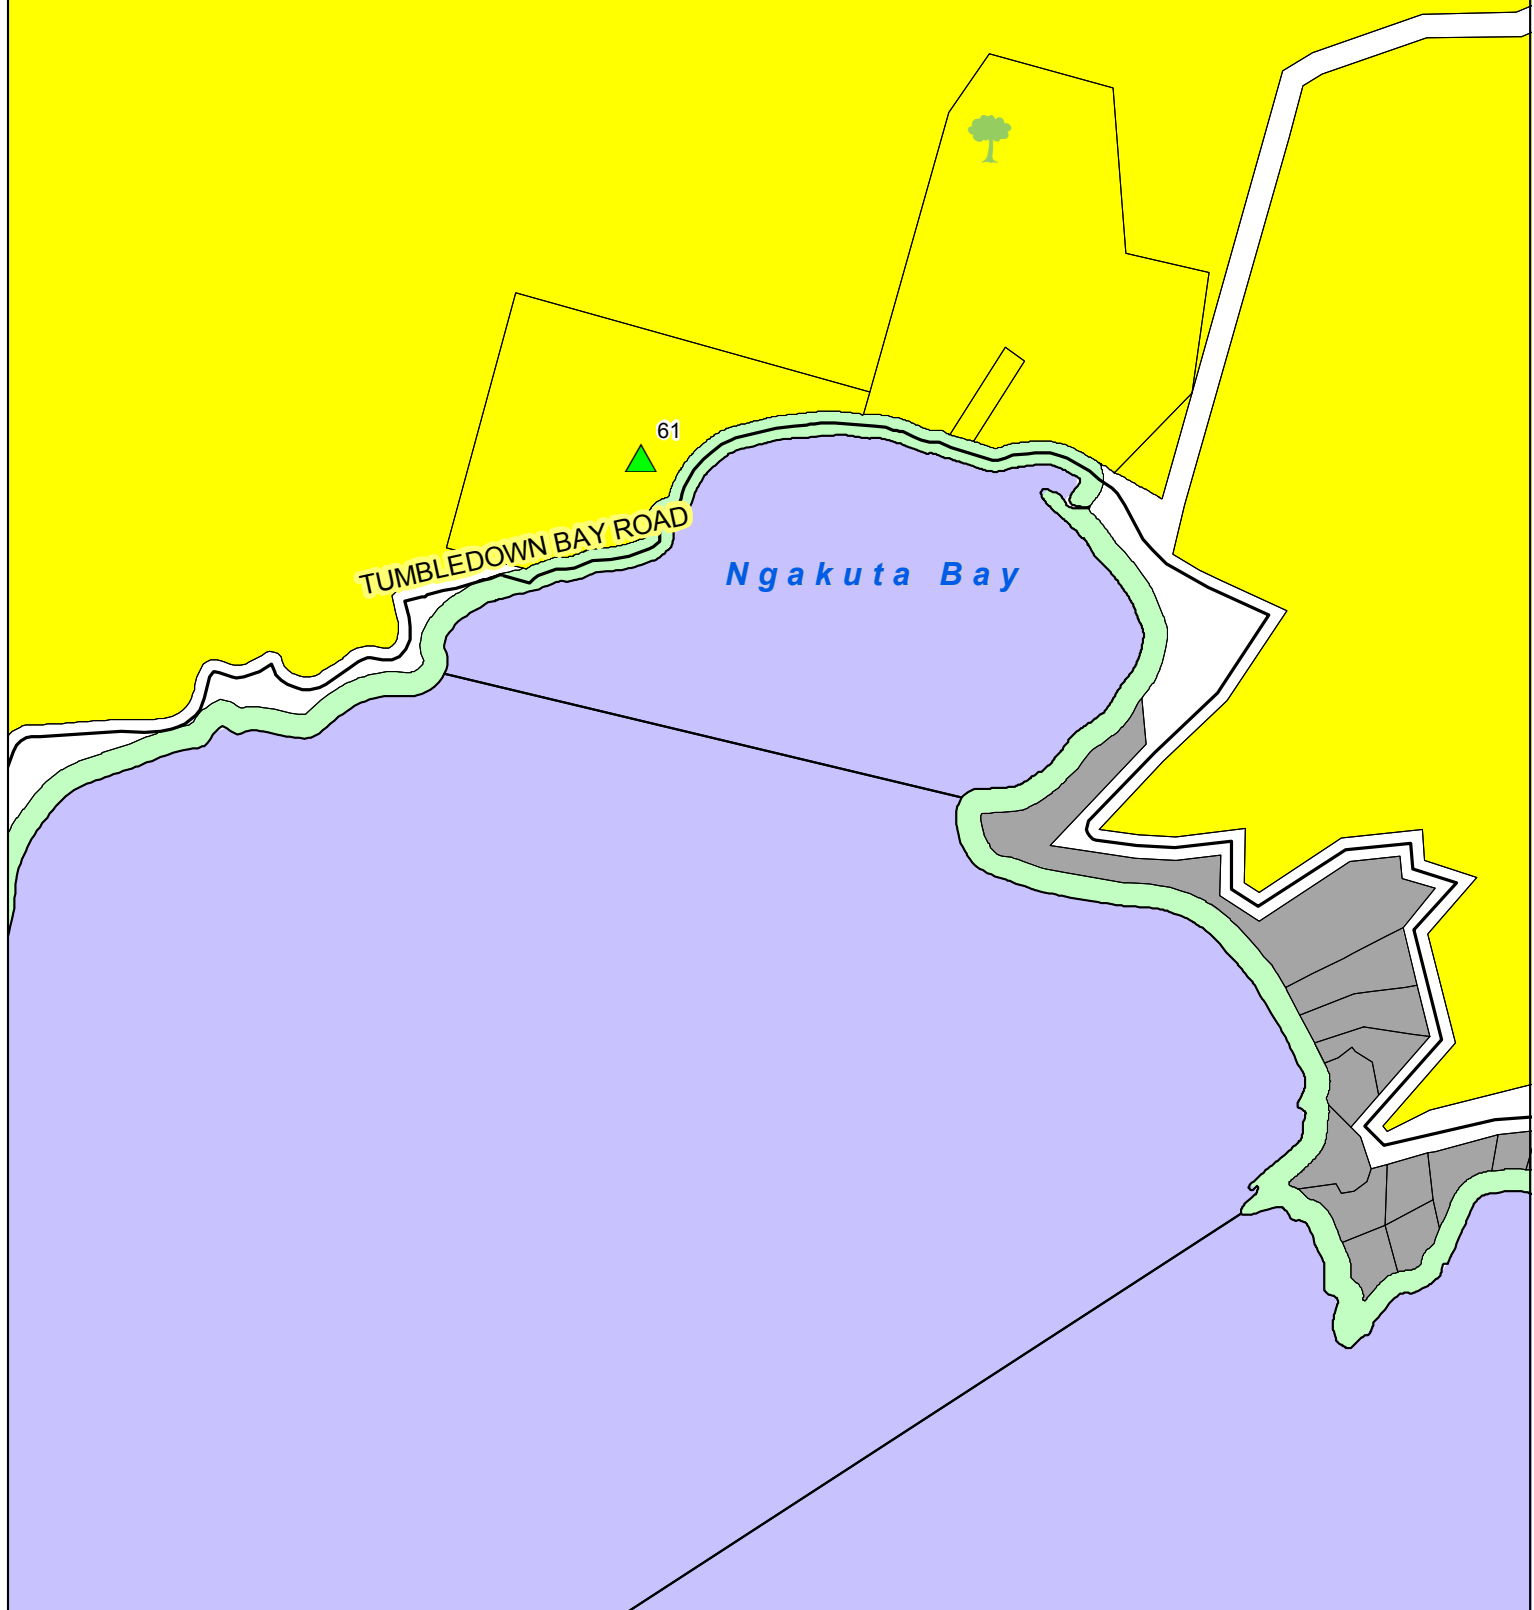

Schedule of Changes for Proposed Plan Changes #08  
Zoning - Proposed addition of Heritage Tree

Map Page - 55, 60

-  Site of Change
-  Current MSRMP Trees

**Marlborough Sounds Resource Management Plan  
Map change pursuant to the First Schedule of the  
Resource Management Act 1991.**

Schedule of Changes for Proposed Plan Changes #08  
Zoning - Proposed addition of Heritage Tree

Map Page -  
**58, 59, 60**

-  Site of Change
-  Current MSRMP Trees

**Marlborough Sounds Resource Management Plan**  
**Map change pursuant to the First Schedule of the**  
**Resource Management Act 1991.**

Map Page - 64

Schedule of Changes for Proposed Plan Changes #08  
Zoning - Proposed addition of Heritage Tree

- ▲ Site of Change
- 🌳 Current MSRMP Trees

**Marlborough Sounds Resource Management Plan**  
**Map change pursuant to the First Schedule of the**  
**Resource Management Act 1991.**