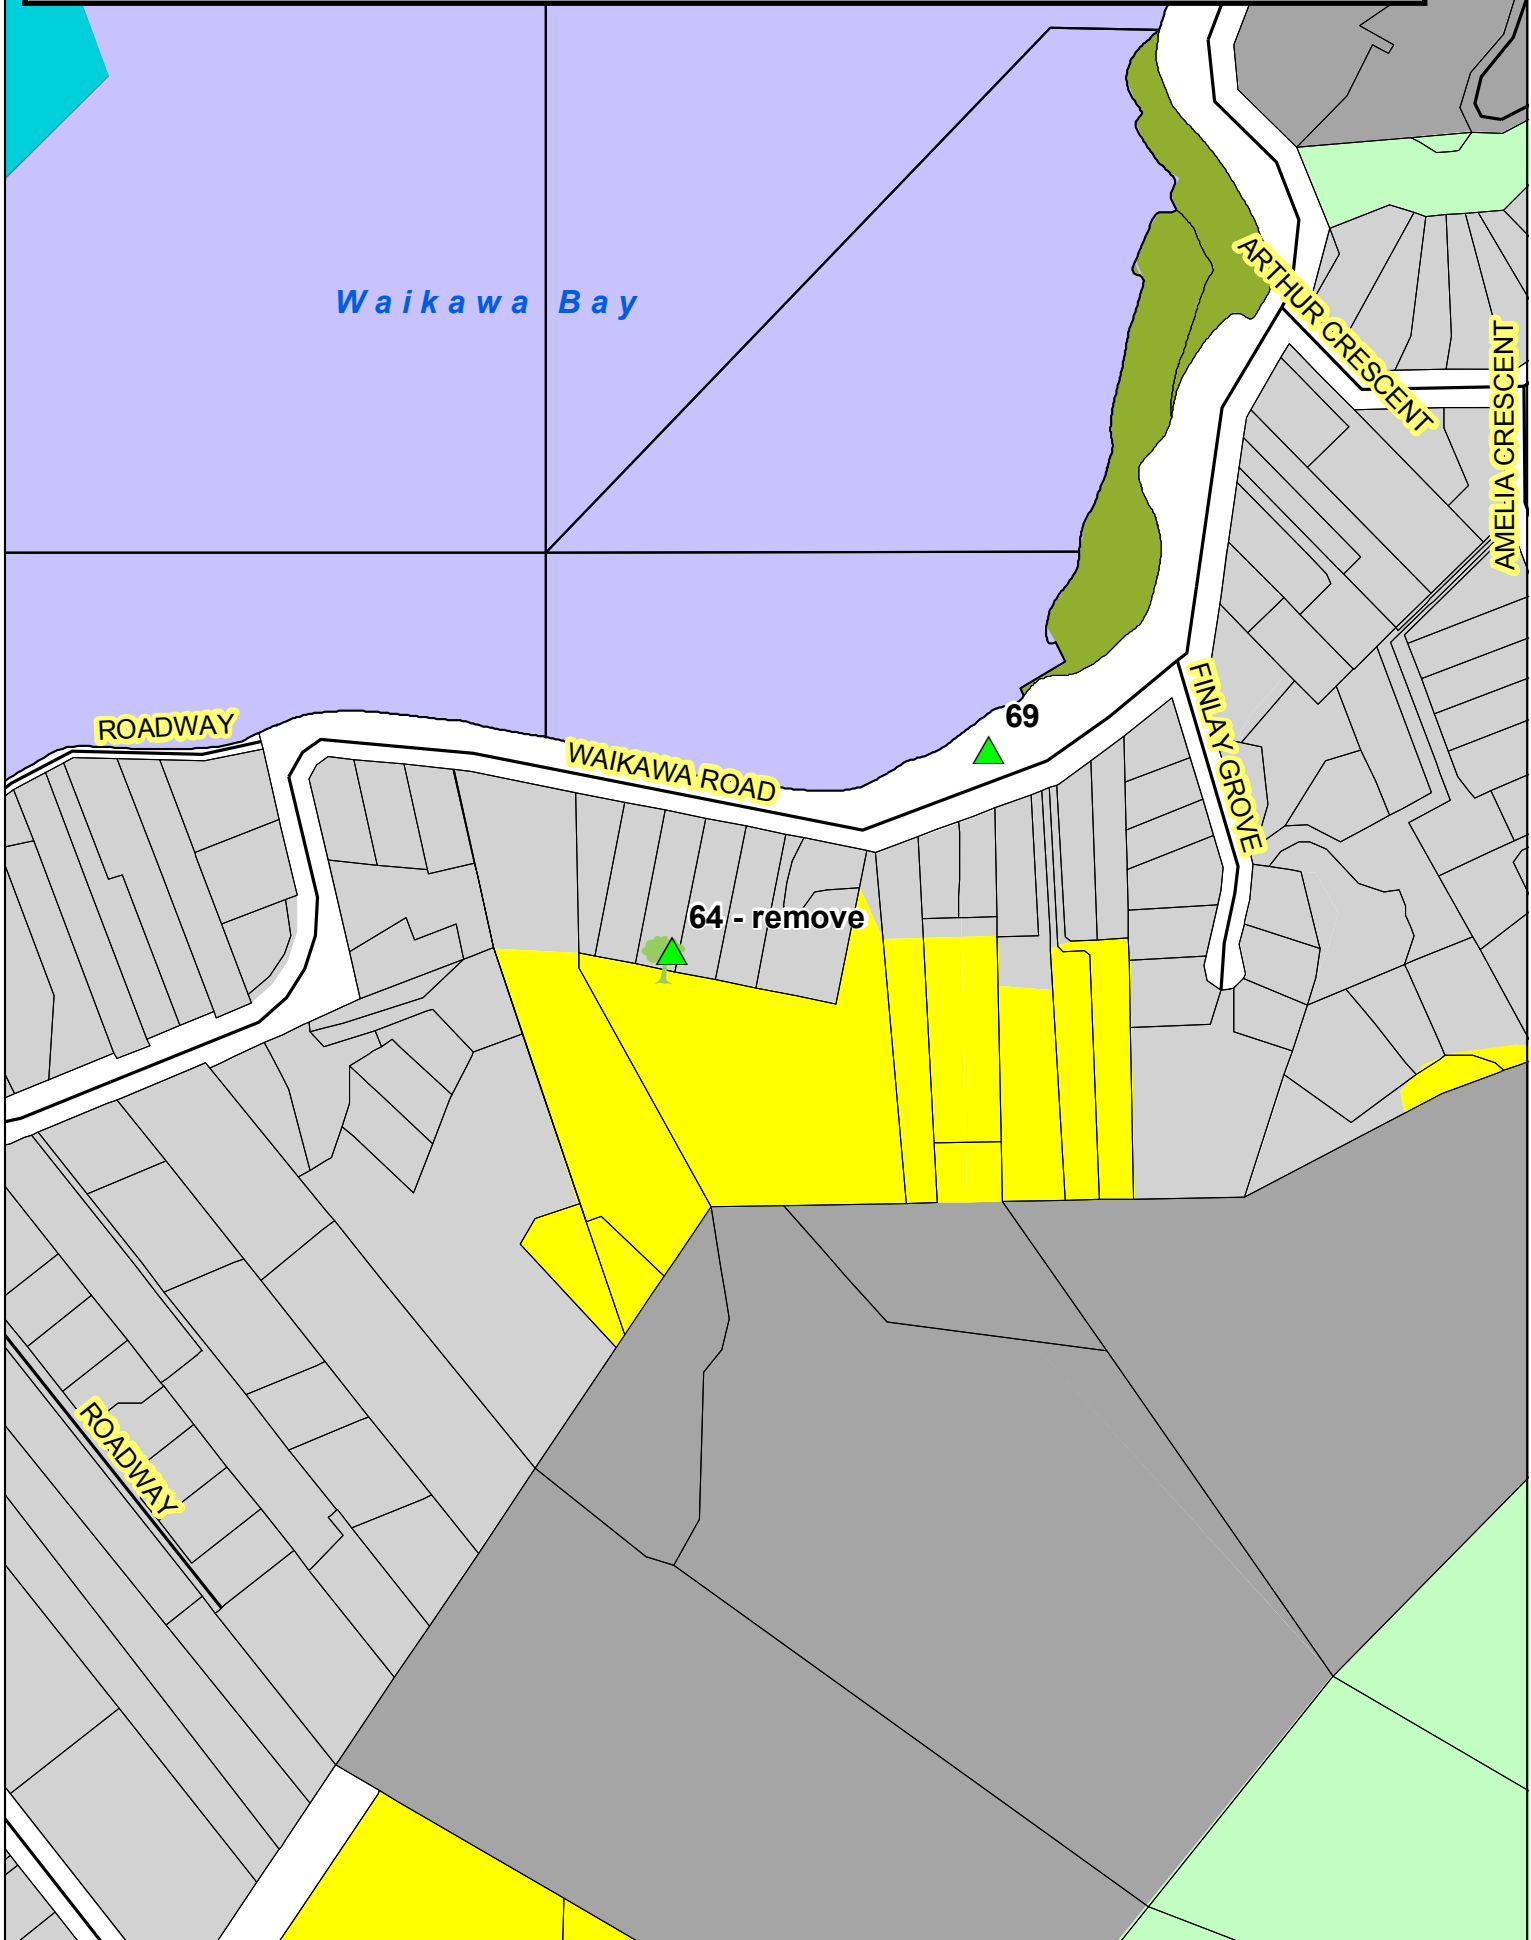

Map Page - 64, 66

Schedule of Changes for Proposed Plan Changes #08  
Zoning - Proposed addition of Heritage Tree

- ▲ Site of Change
- 🌳 Current MSRMP Trees

**Marlborough Sounds Resource Management Plan  
Map change pursuant to the First Schedule of the  
Resource Management Act 1991.**

Schedule of Changes for Proposed Plan Changes #08  
Zoning - Proposed addition of Heritage Tree

Map Page -39

- ▲ Site of Change
- 🌳 Current MSRMP Trees

**Marlborough Sounds Resource Management Plan  
Map change pursuant to the First Schedule of the  
Resource Management Act 1991.**

Map Page - 61, 62

Schedule of Changes for Proposed Plan Changes #08  
Zoning - Proposed addition of Heritage Tree

- ▲ Site of Change
- 🌳 Current MSRMP Trees

**Marlborough Sounds Resource Management Plan  
Map change pursuant to the First Schedule of the  
Resource Management Act 1991.**