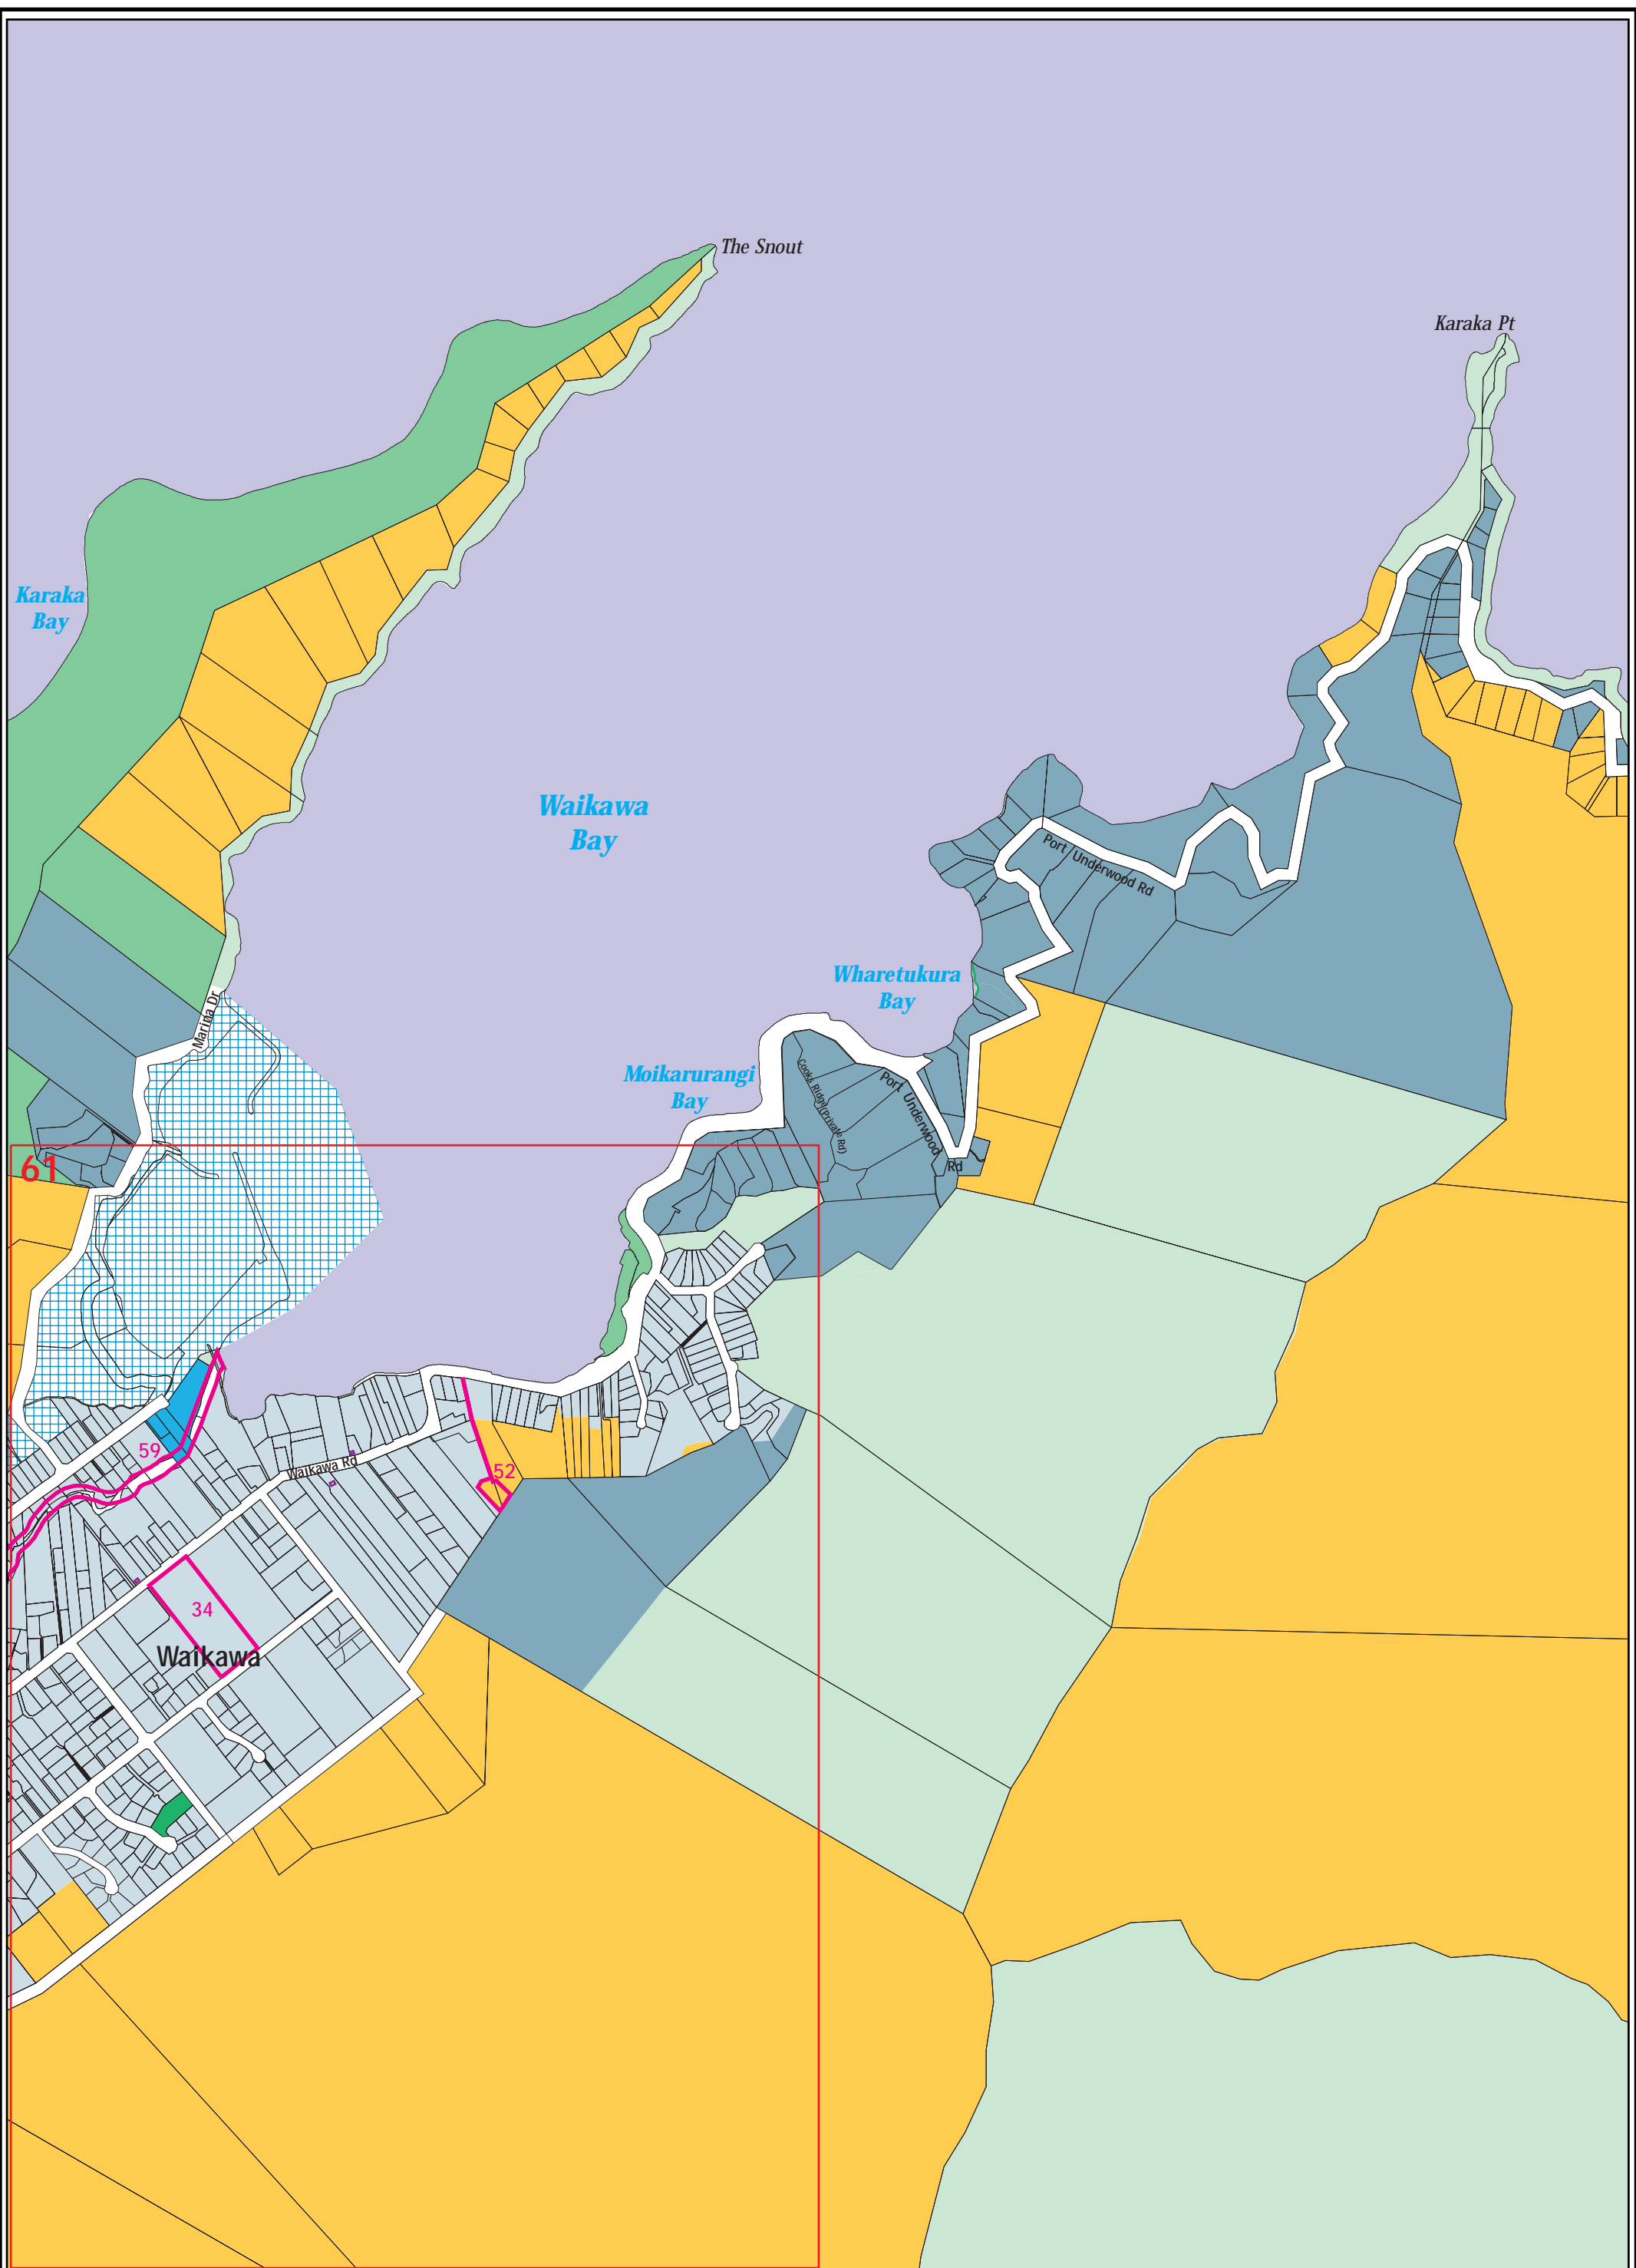

Aug 2002

Scale: 1: 5,000

Waikawa

Adjoining maps

62	62
60	62
51	51

Map 61

20000 m
1800
1600
1400
1200
1000
800
600
400
200
0
200
Scale 1:10000

Map 62

Adjoining maps

40	63
55	63
51	63

Waikawa Bay

Scale: 1:10,000

Aug 2002