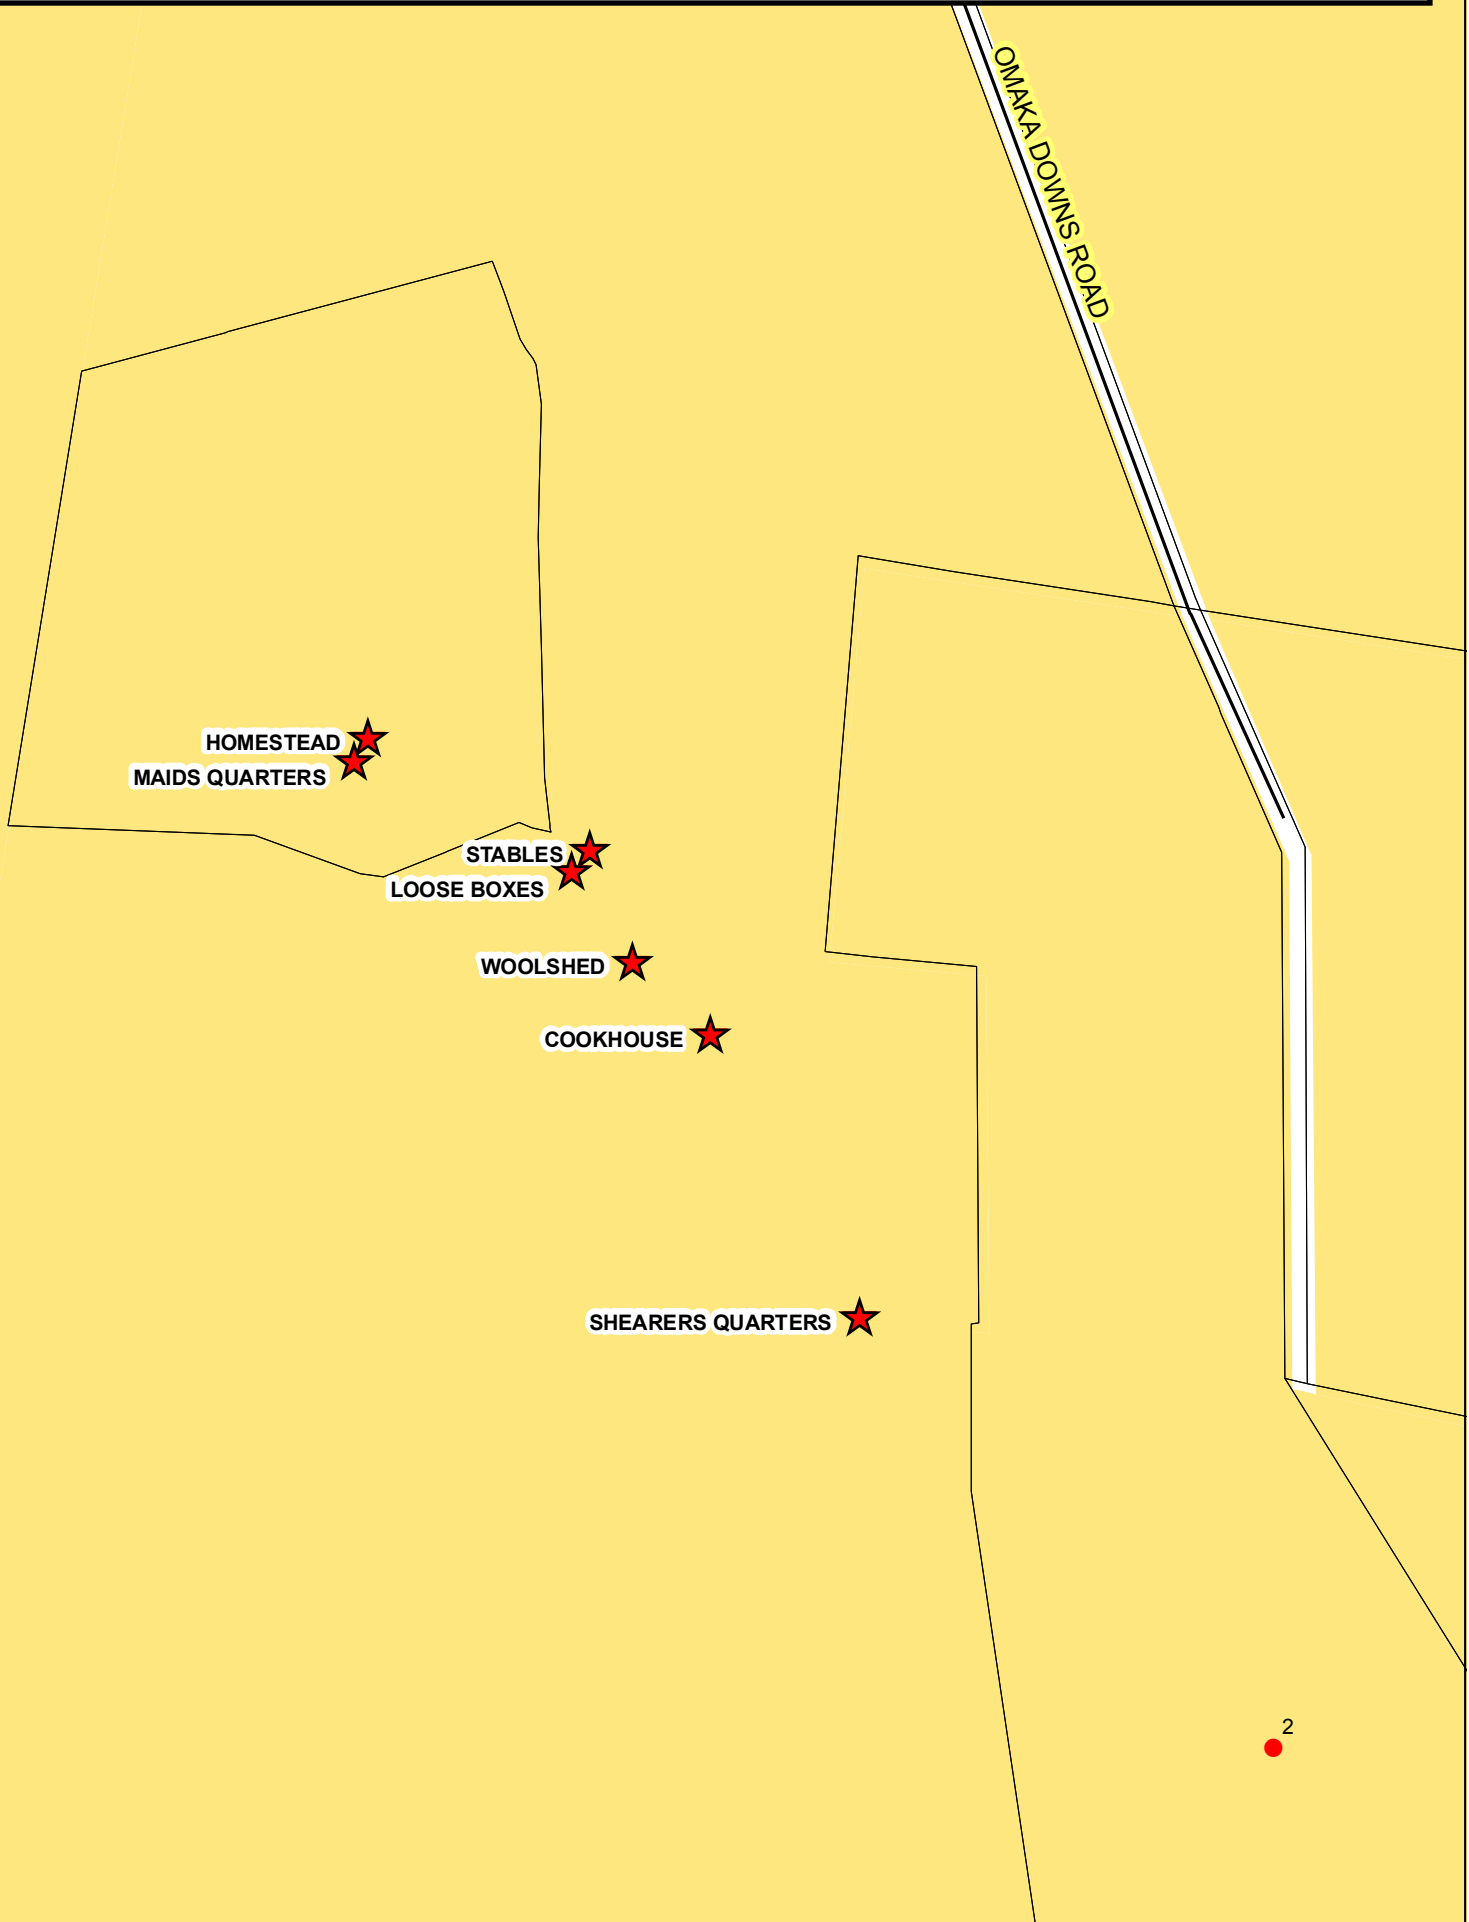

# Wairau / Awatere Resource Management Plan Map change pursuant to First Schedule of the Resource Management Act 1991.

Map Page - 179

Schedule of Changes for Proposed Plan Change #55  
Zoning - Proposed addition of Heritage Site

- ★ Site of Change
- Current WAMP - Heritage Sites

# Wairau / Awaterere Resource Management Plan Map change pursuant to First Schedule of the Resource Management Act 1991.

Map Page - 170

Schedule of Changes for Proposed Plan Change #55  
Zoning - Proposed addition of Heritage Site