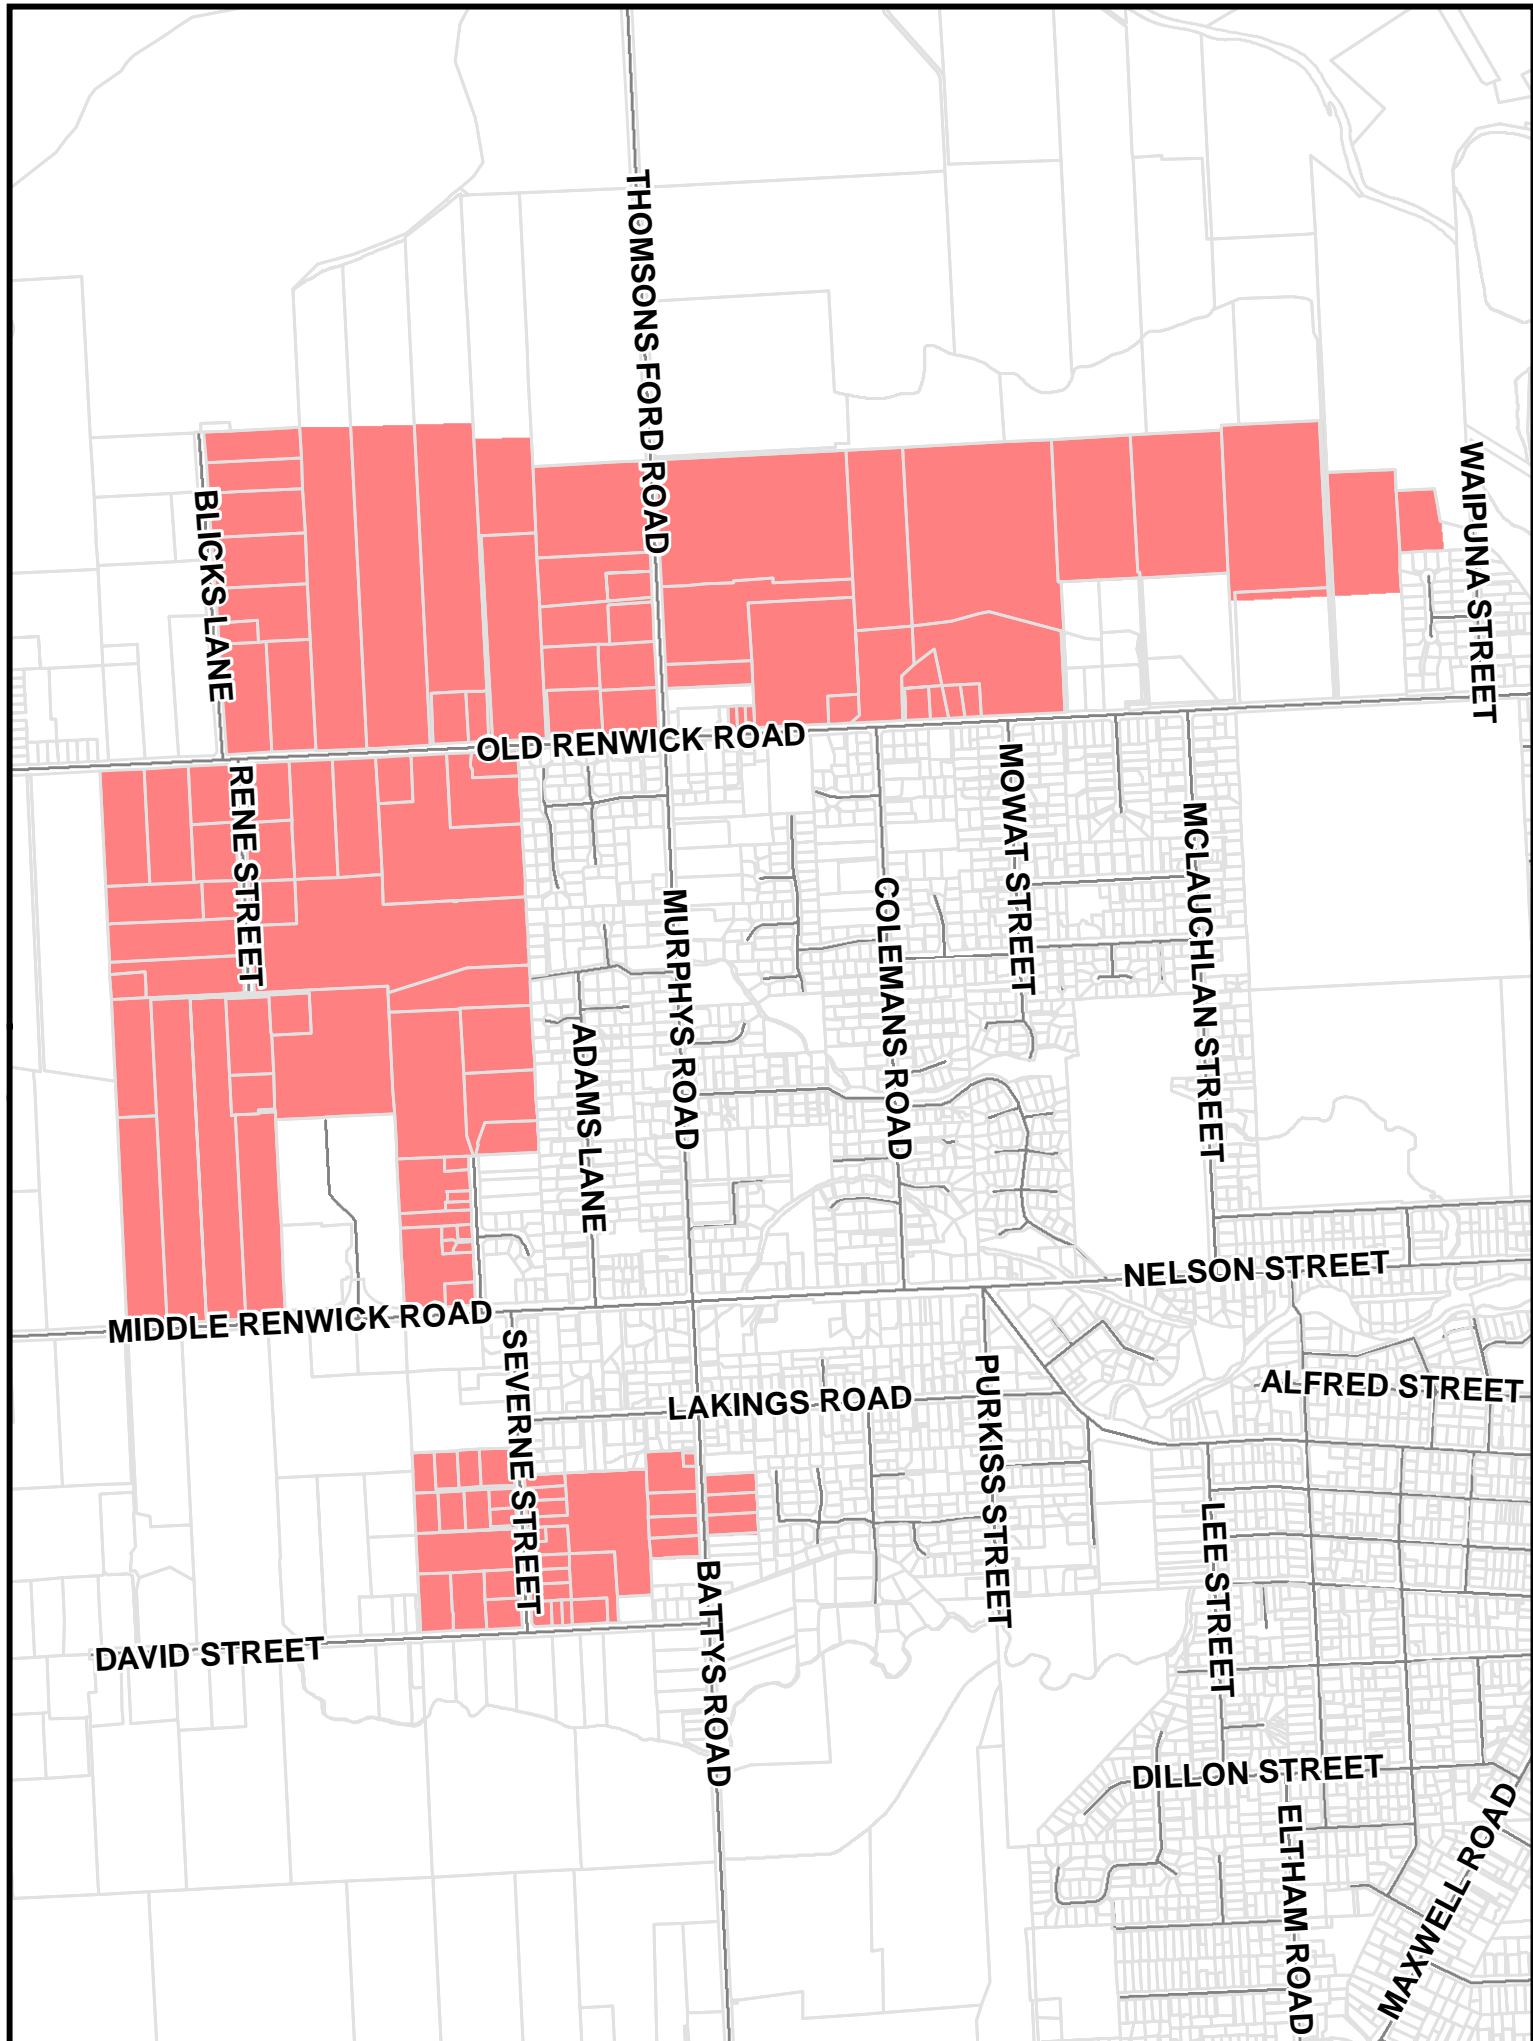

Insert new policy under 23.5.1 Objectives and Policies after Policy 1.17 on page 23-11 as follows:

Policy 1.18 Where indicative roading layouts are shown on the planning maps the roading network proposed at the time of subdivision and development shall be in general accordance with the layout: