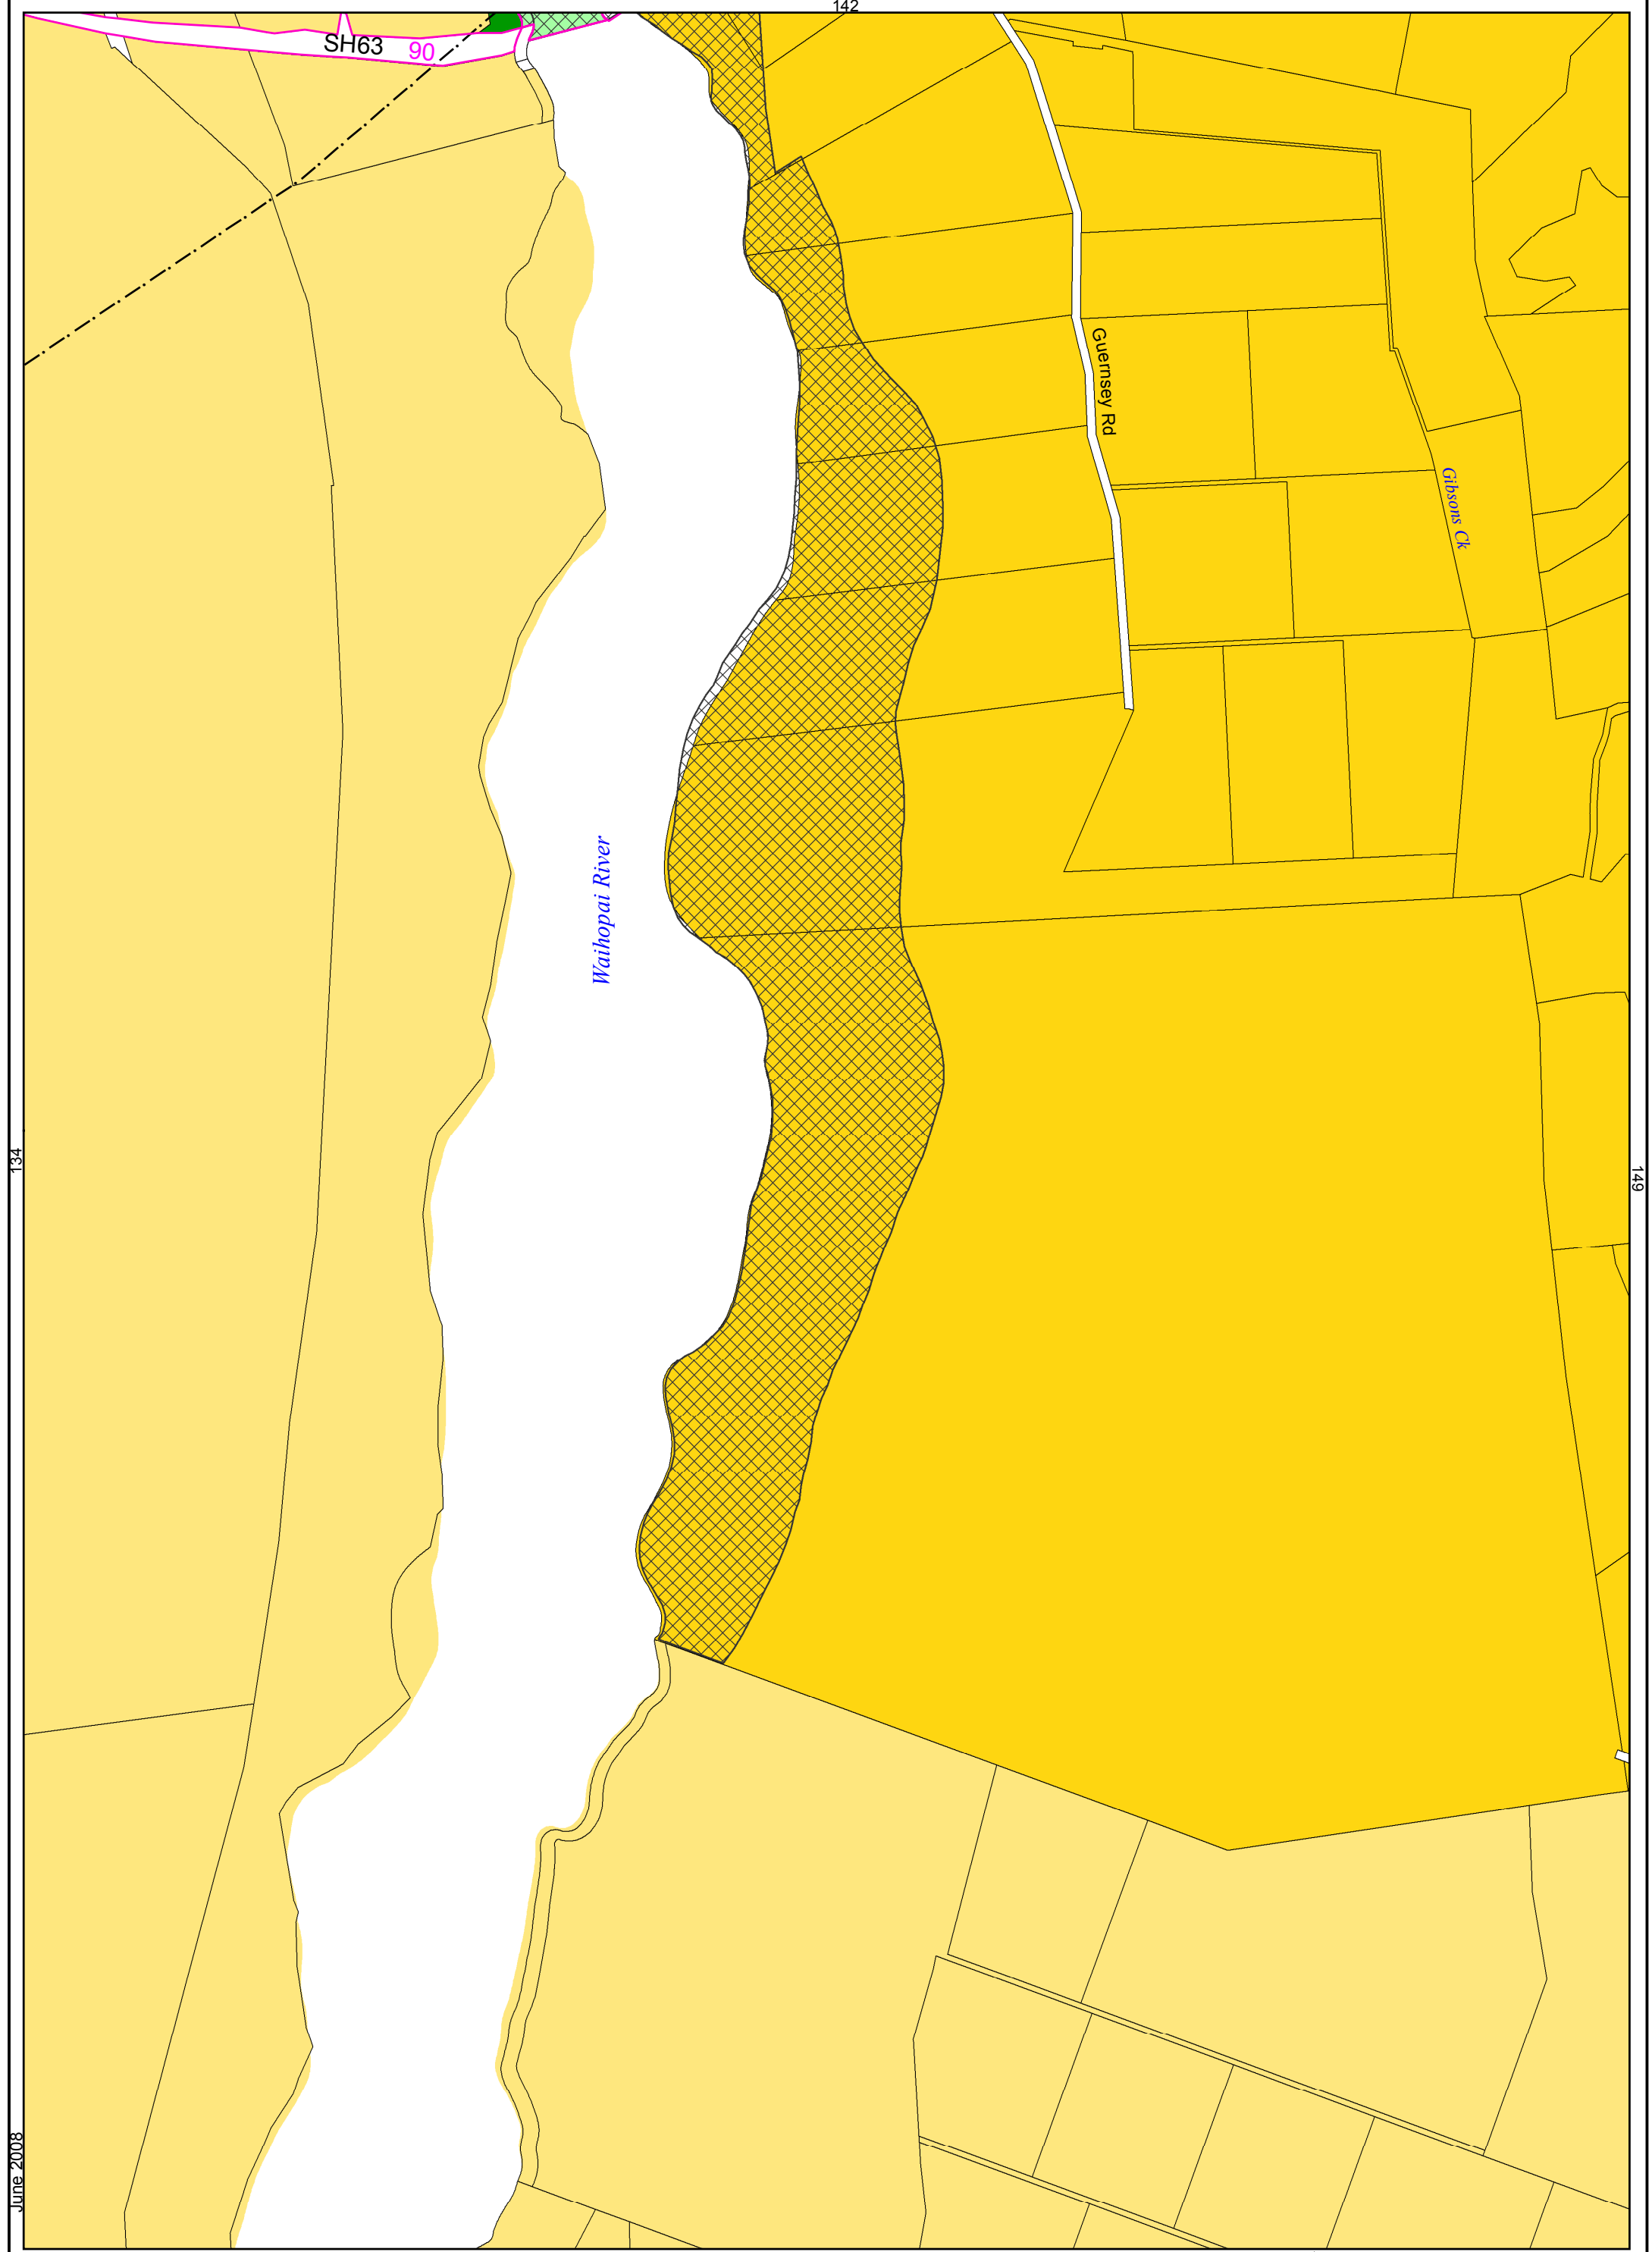

134

149

June 2008

Scale: 1: 10000
Original drawn scale for printing at A3

Waihopai

Map 148