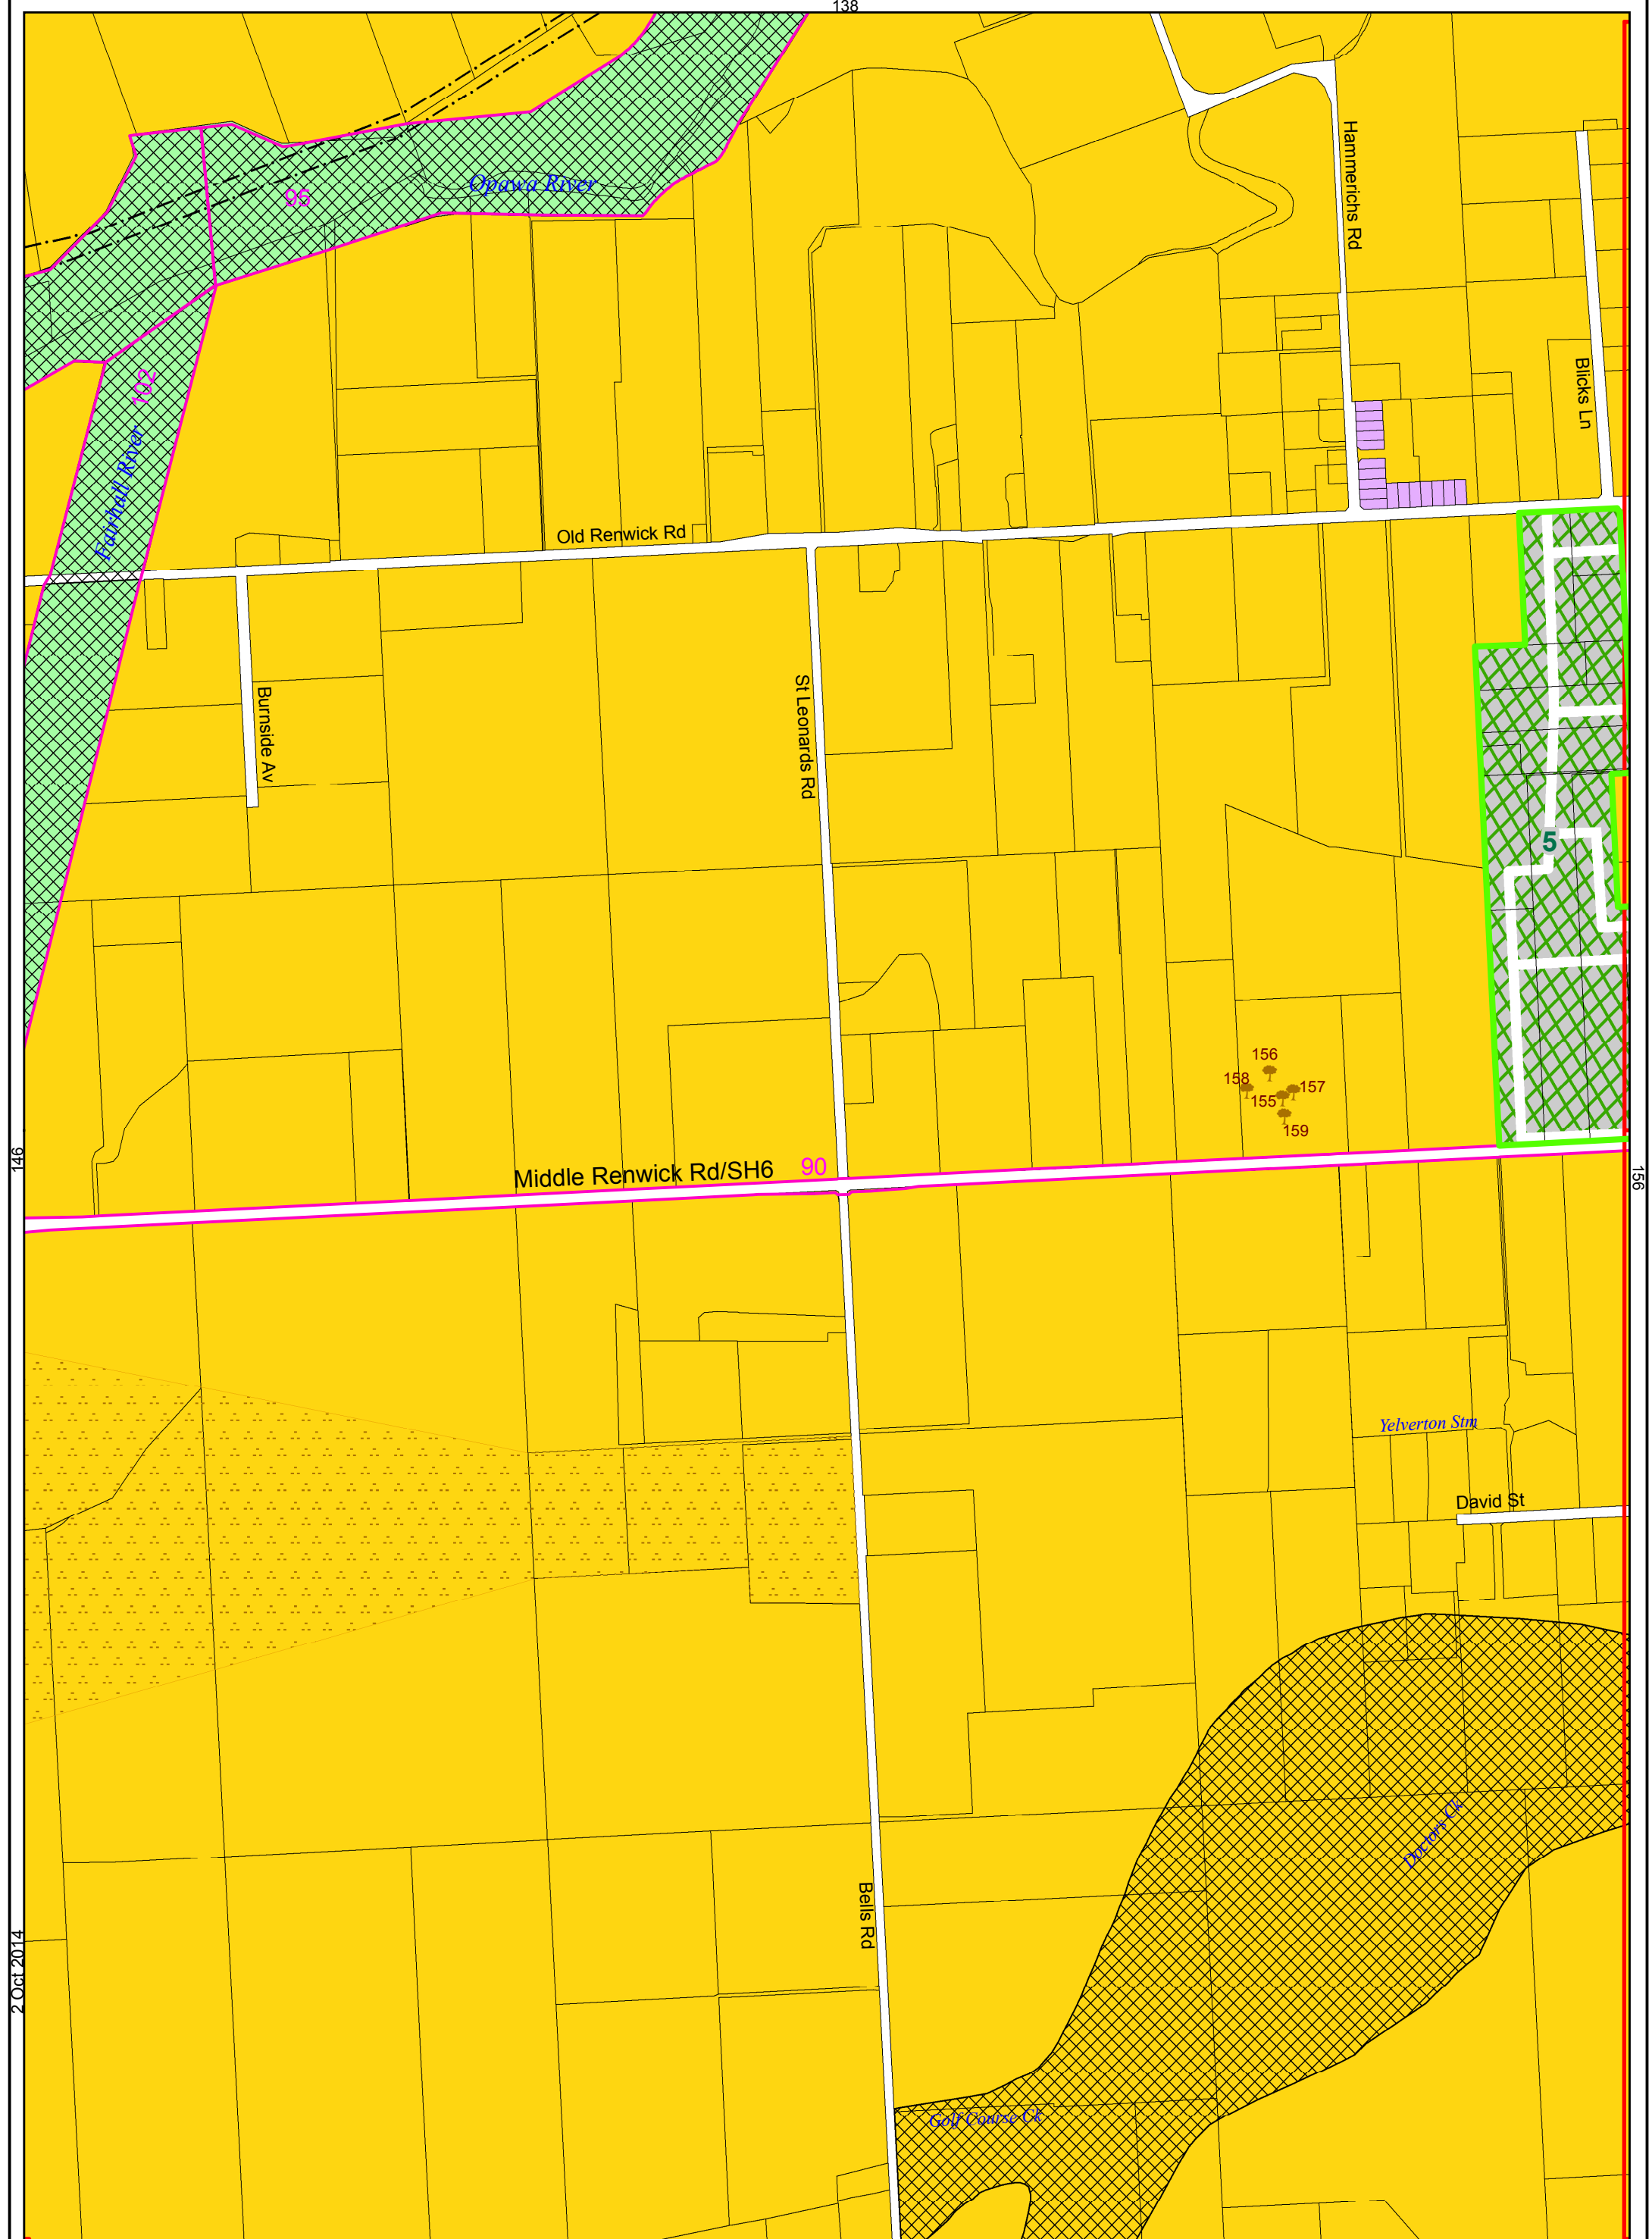

Scale: 1:10000
Original drawn scale for printing at A3

Renwick West

Map144

28 Oct 2010

Scale: 1:10000
Original drawn scale for printing at A3

Renwick East

Map145

6 Oct 2017