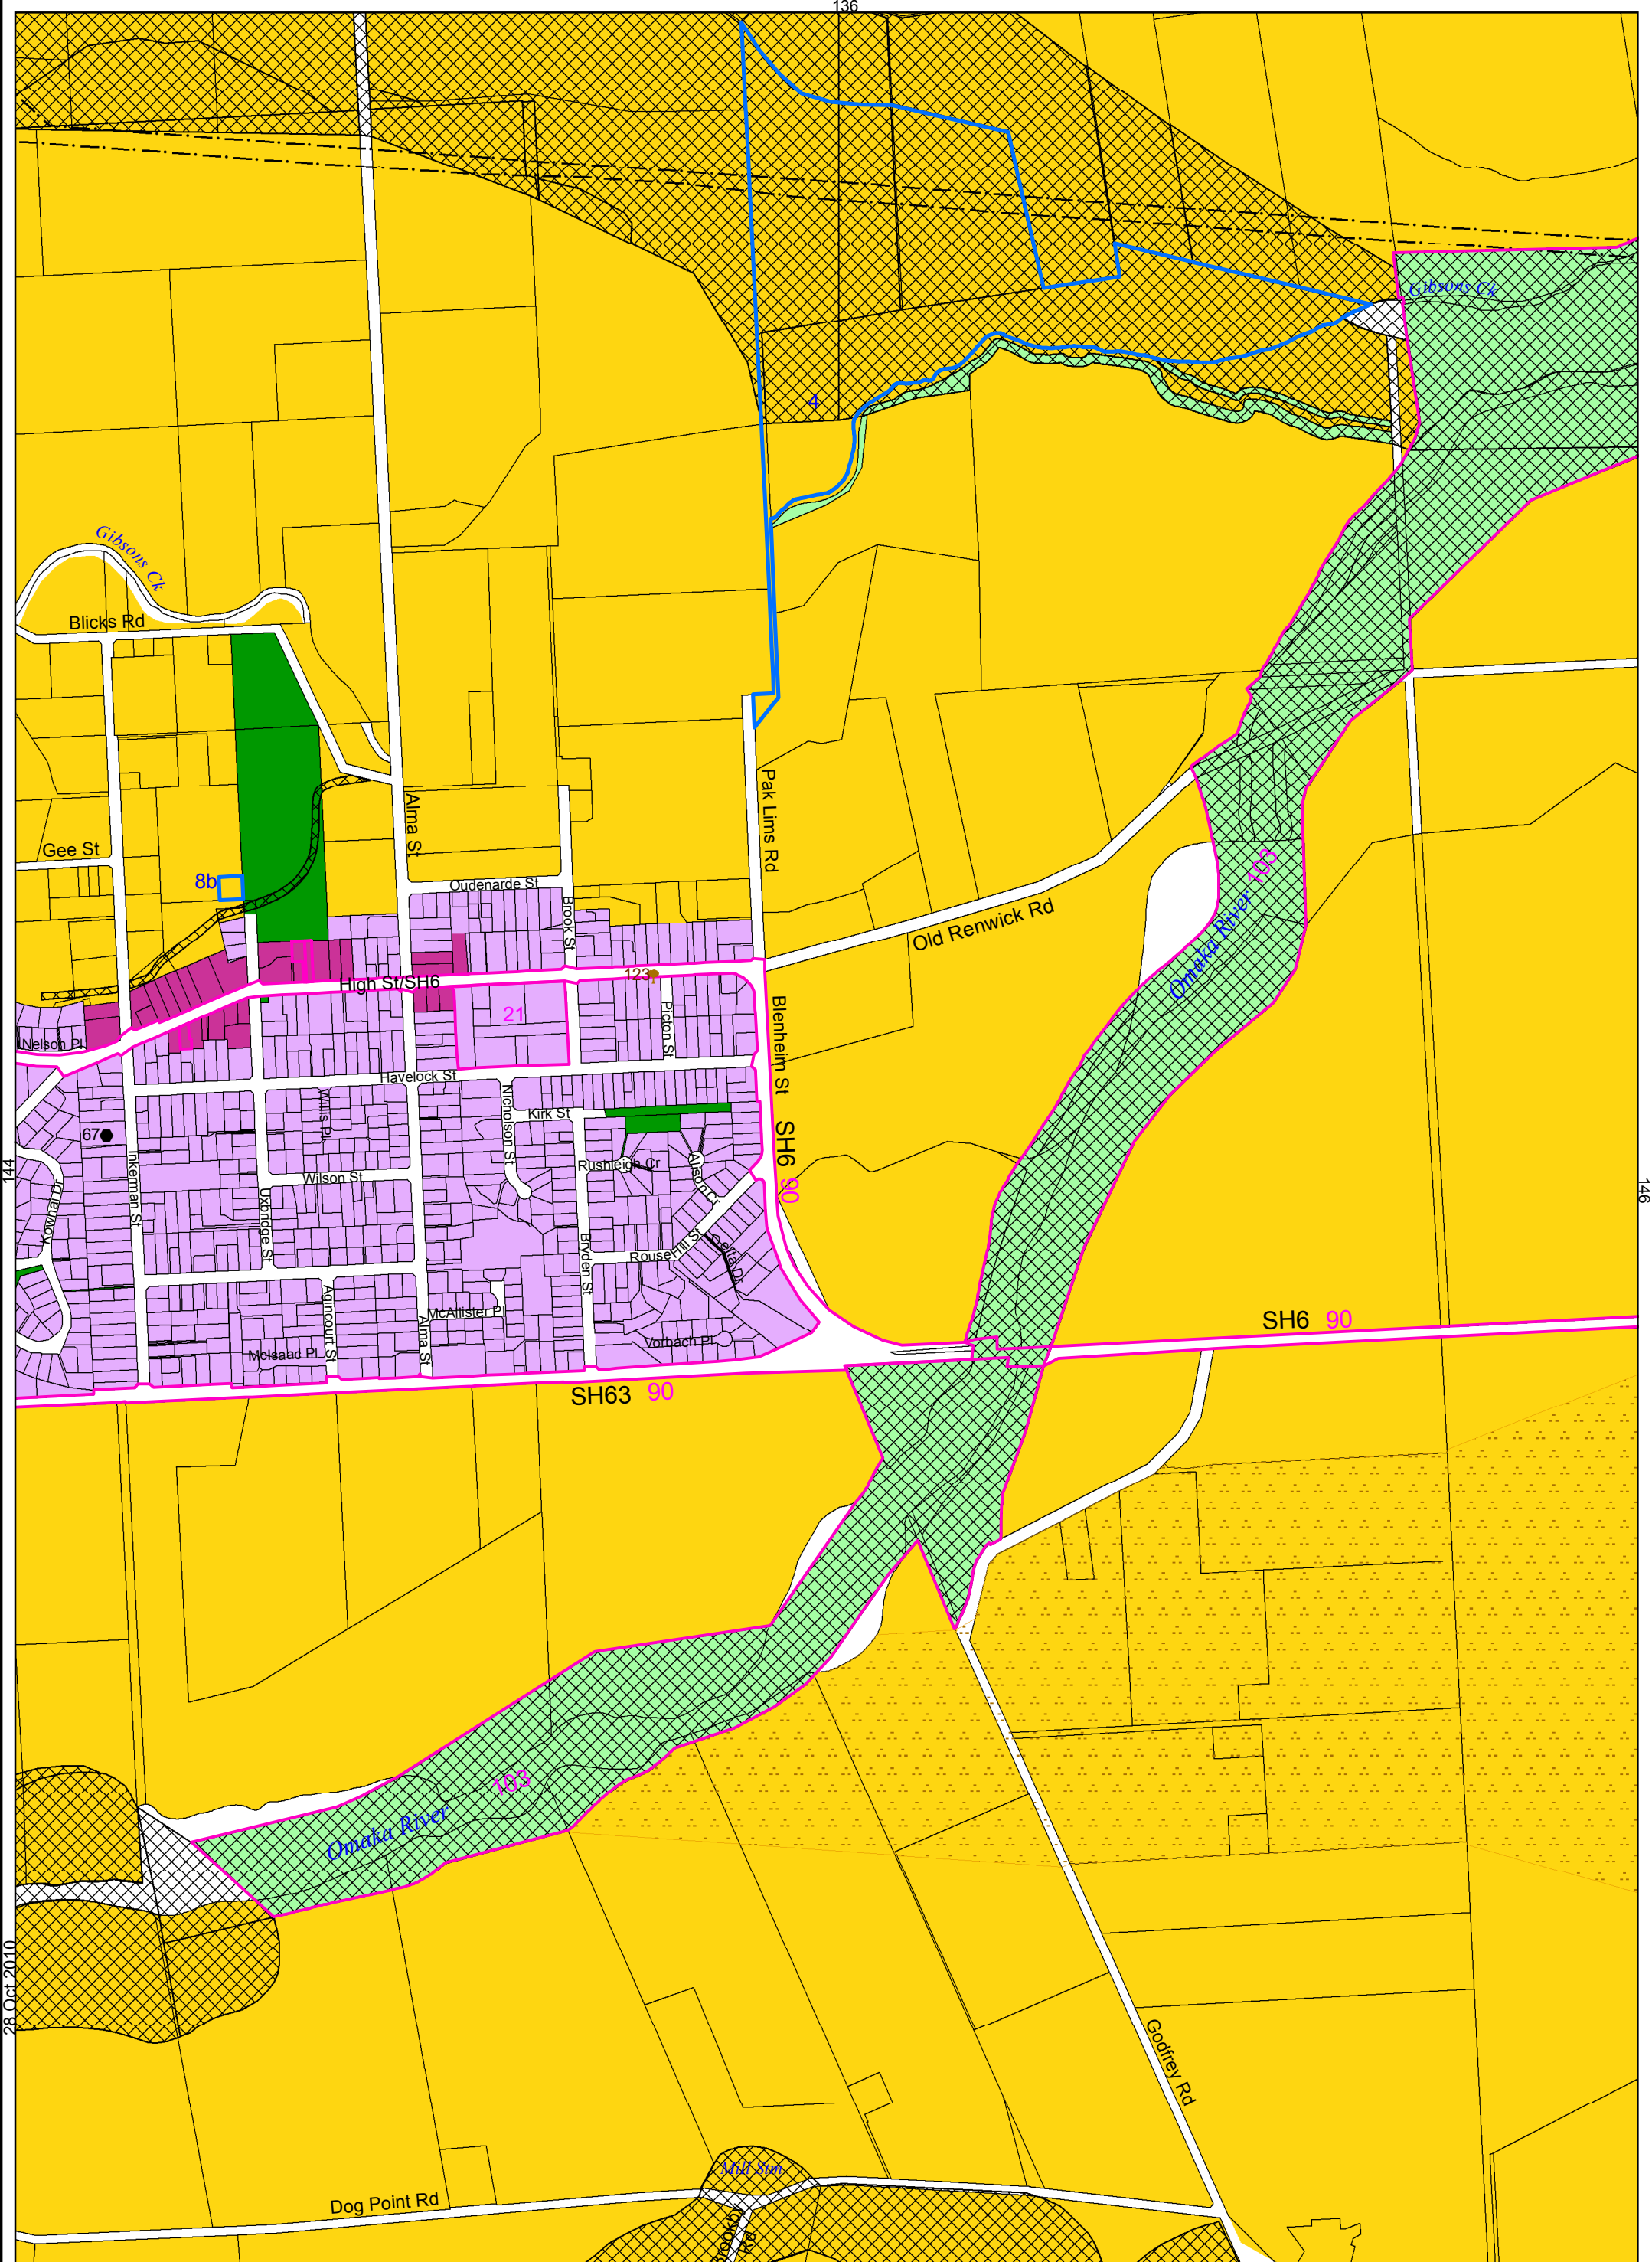

SH63

90

Delta Lake Heights

Conders Bend Rd

Gibsons Ck

Wairau River

88

149

134

142 144

149

Scale: 1: 10000
Original drawn scale for printing at A3

Bedford Rd

Map 143

June 2008

28 Oct 2010

Scale: 1:10000
Original drawn scale for printing at A3

Renwick West

Map144

28 Oct 2010

Scale: 1:10000
Original drawn scale for printing at A3

Renwick East

Map145

6 Oct 2017

Map 149

28 Oct 2010

Scale: 1:10000
Original drawn scale for printing at A3

Hawkesbury Rd

Map150

150

145

152