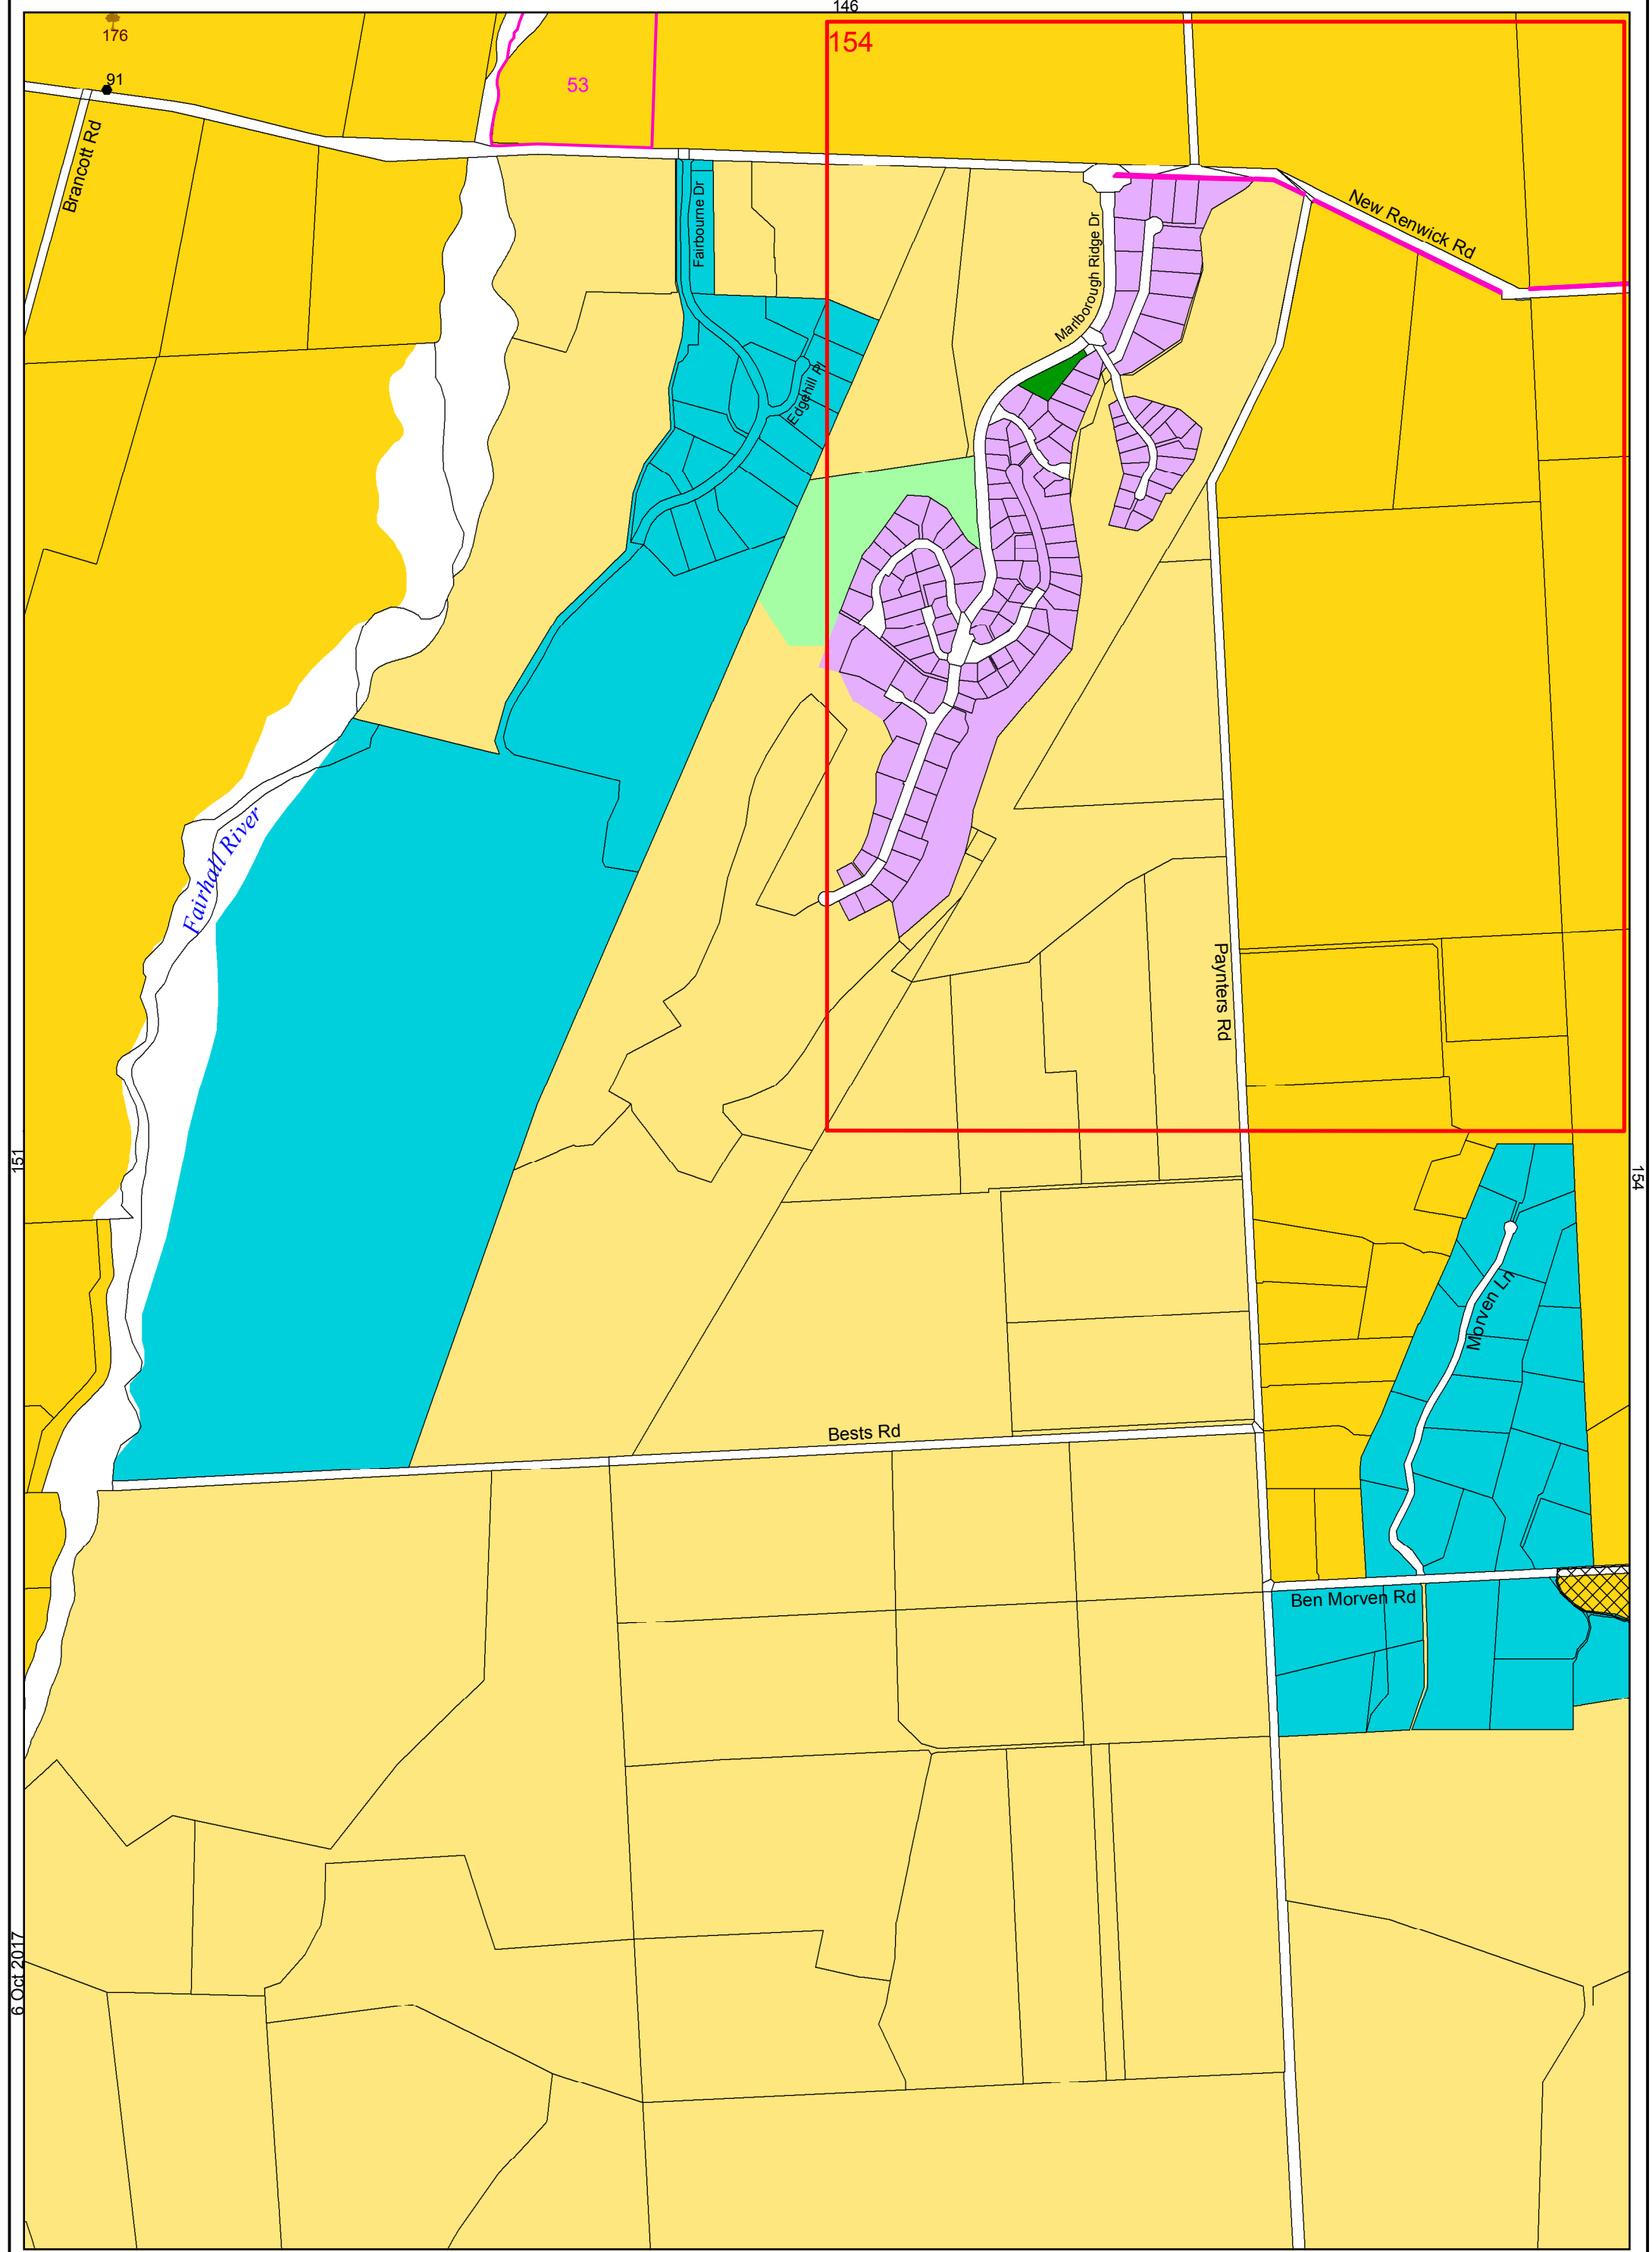

Scale: 1:10000
Original drawn scale for printing at A3

Renwick West

Map144

28 Oct 2010

Scale: 1:10000
Original drawn scale for printing at A3

Renwick East

Map145

6 Oct 2017

Map 149

28 Oct 2010

Scale: 1:10000
Original drawn scale for printing at A3

Hawkesbury Rd

Map150

150

145

152

28 Oct 2010

183

Scale: 1:10000
Original drawn scale for printing at A3

Brancott Rd

Map151

6 Oct 2017

Ben Morven Rd