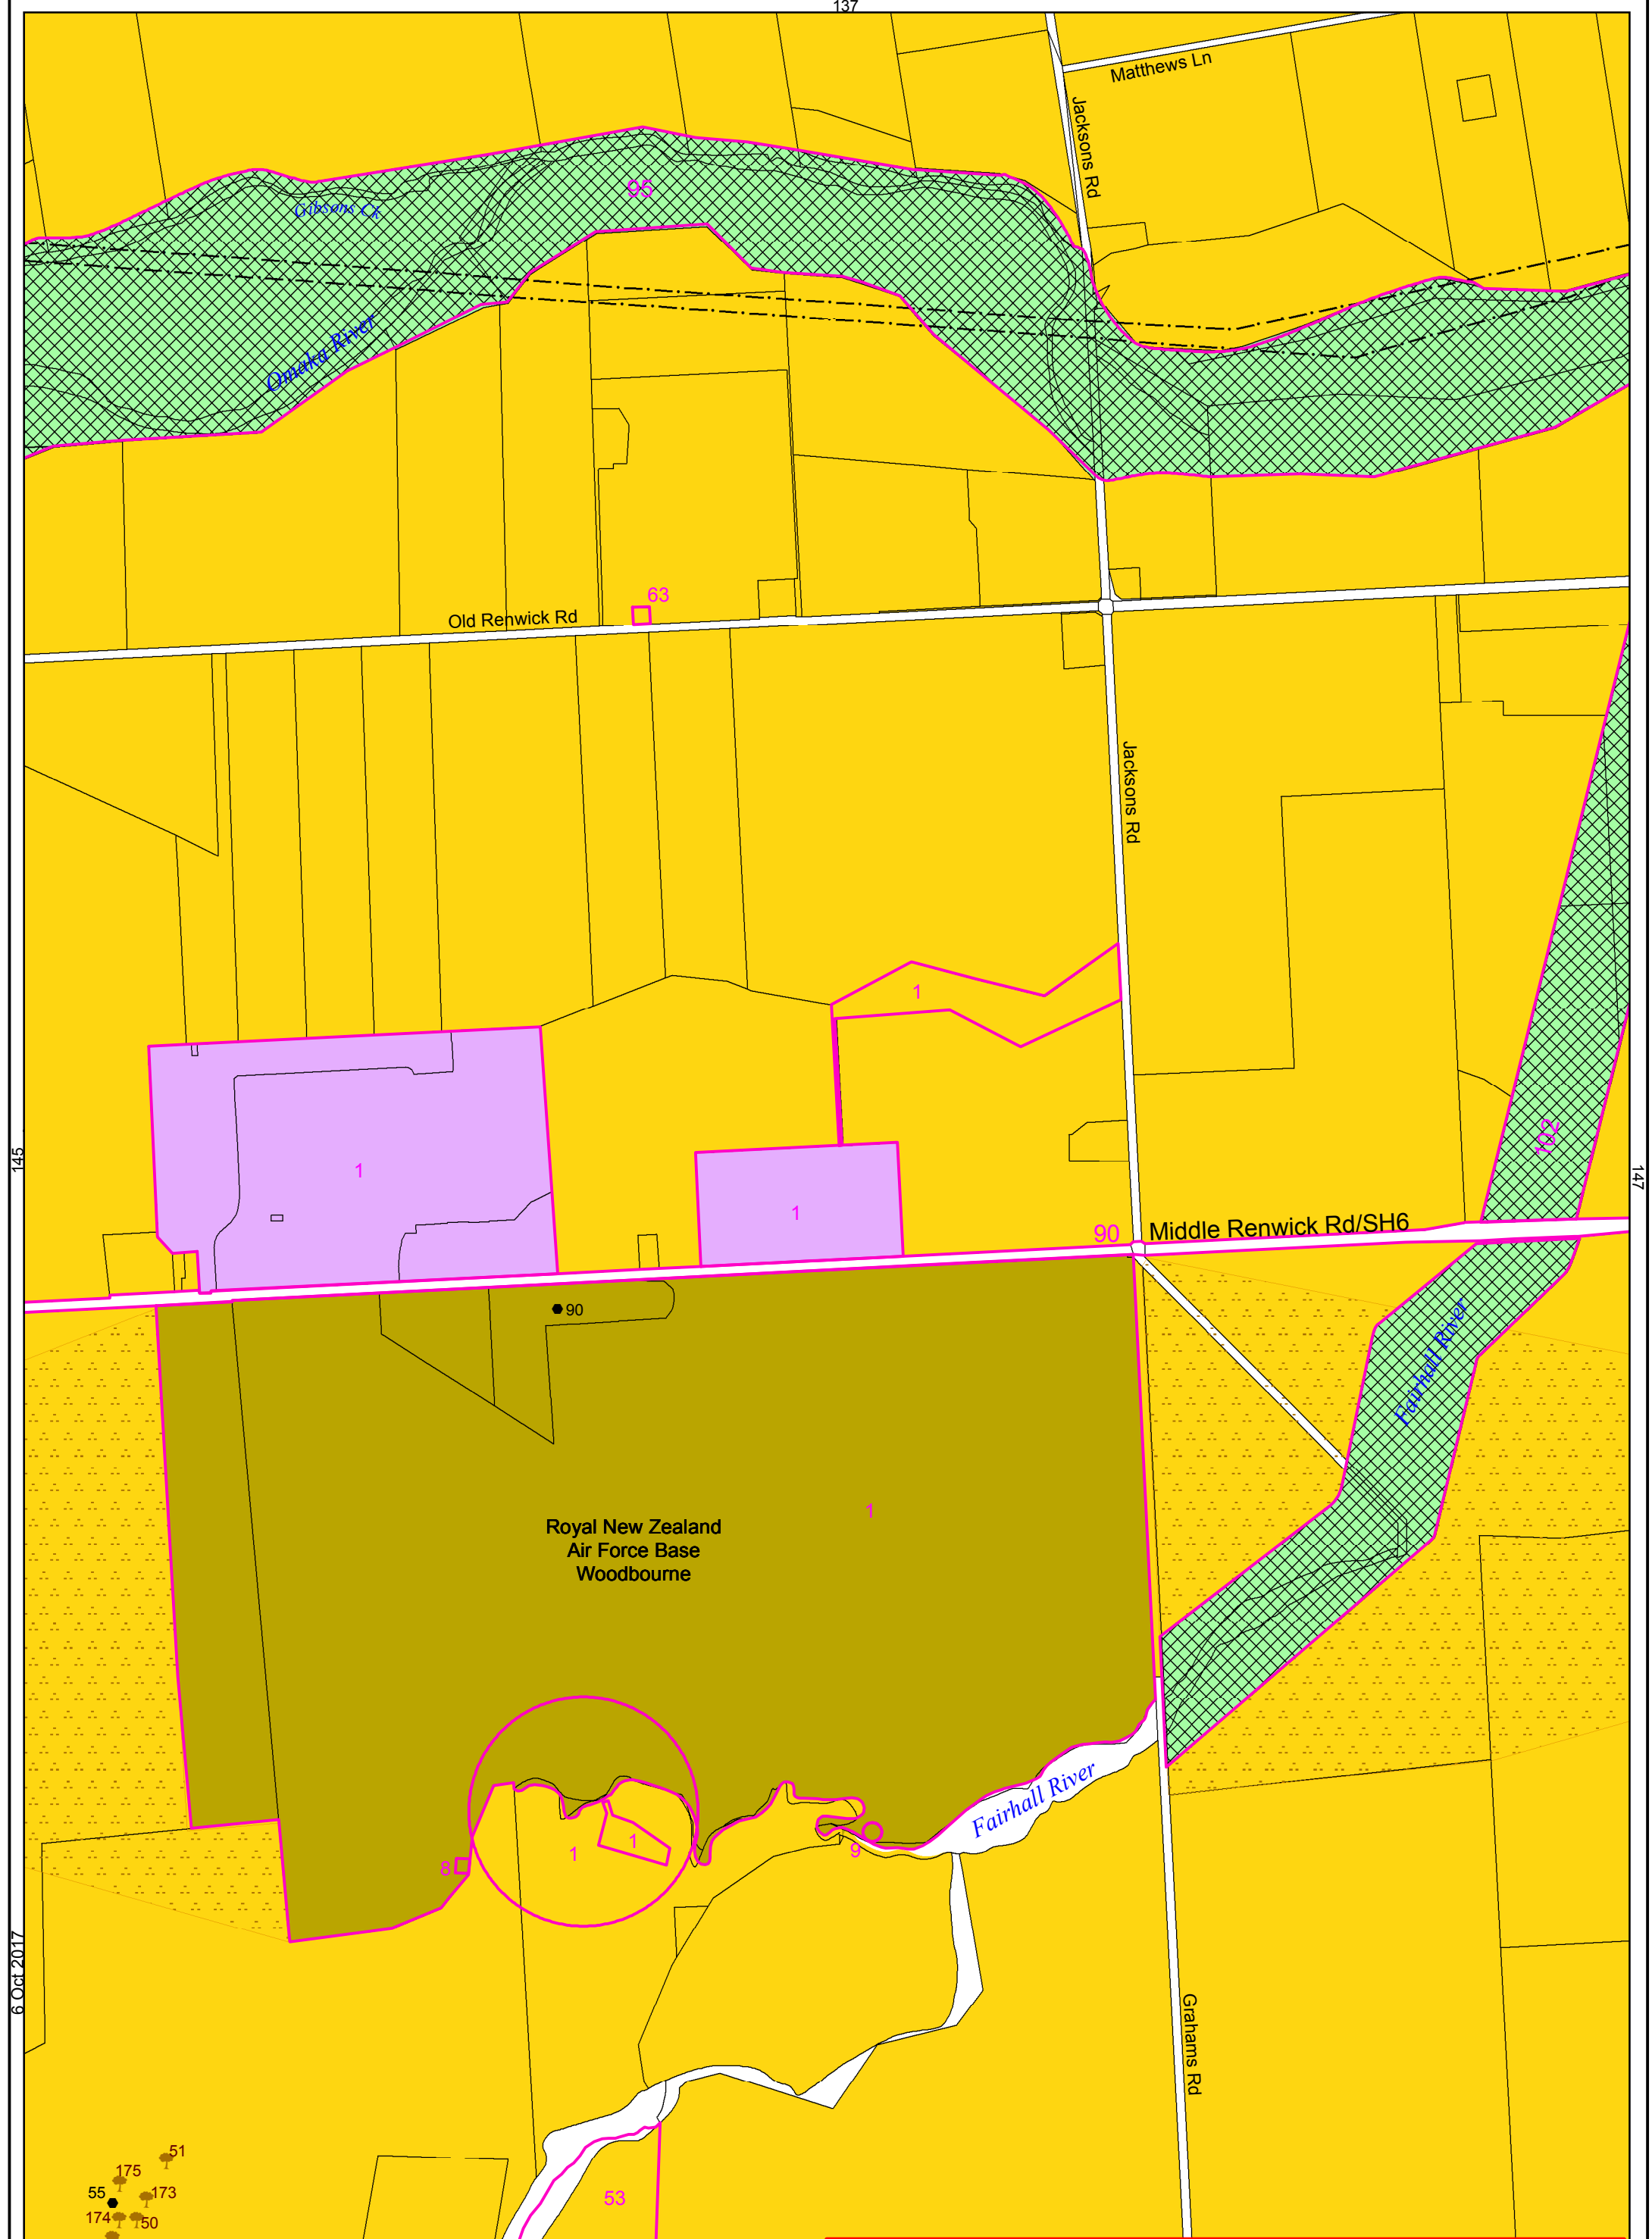

Scale: 1:10000
Original drawn scale for printing at A3

Renwick West

Map144

28 Oct 2010

Scale: 1:10000
Original drawn scale for printing at A3

Renwick East

Map145

6 Oct 2017