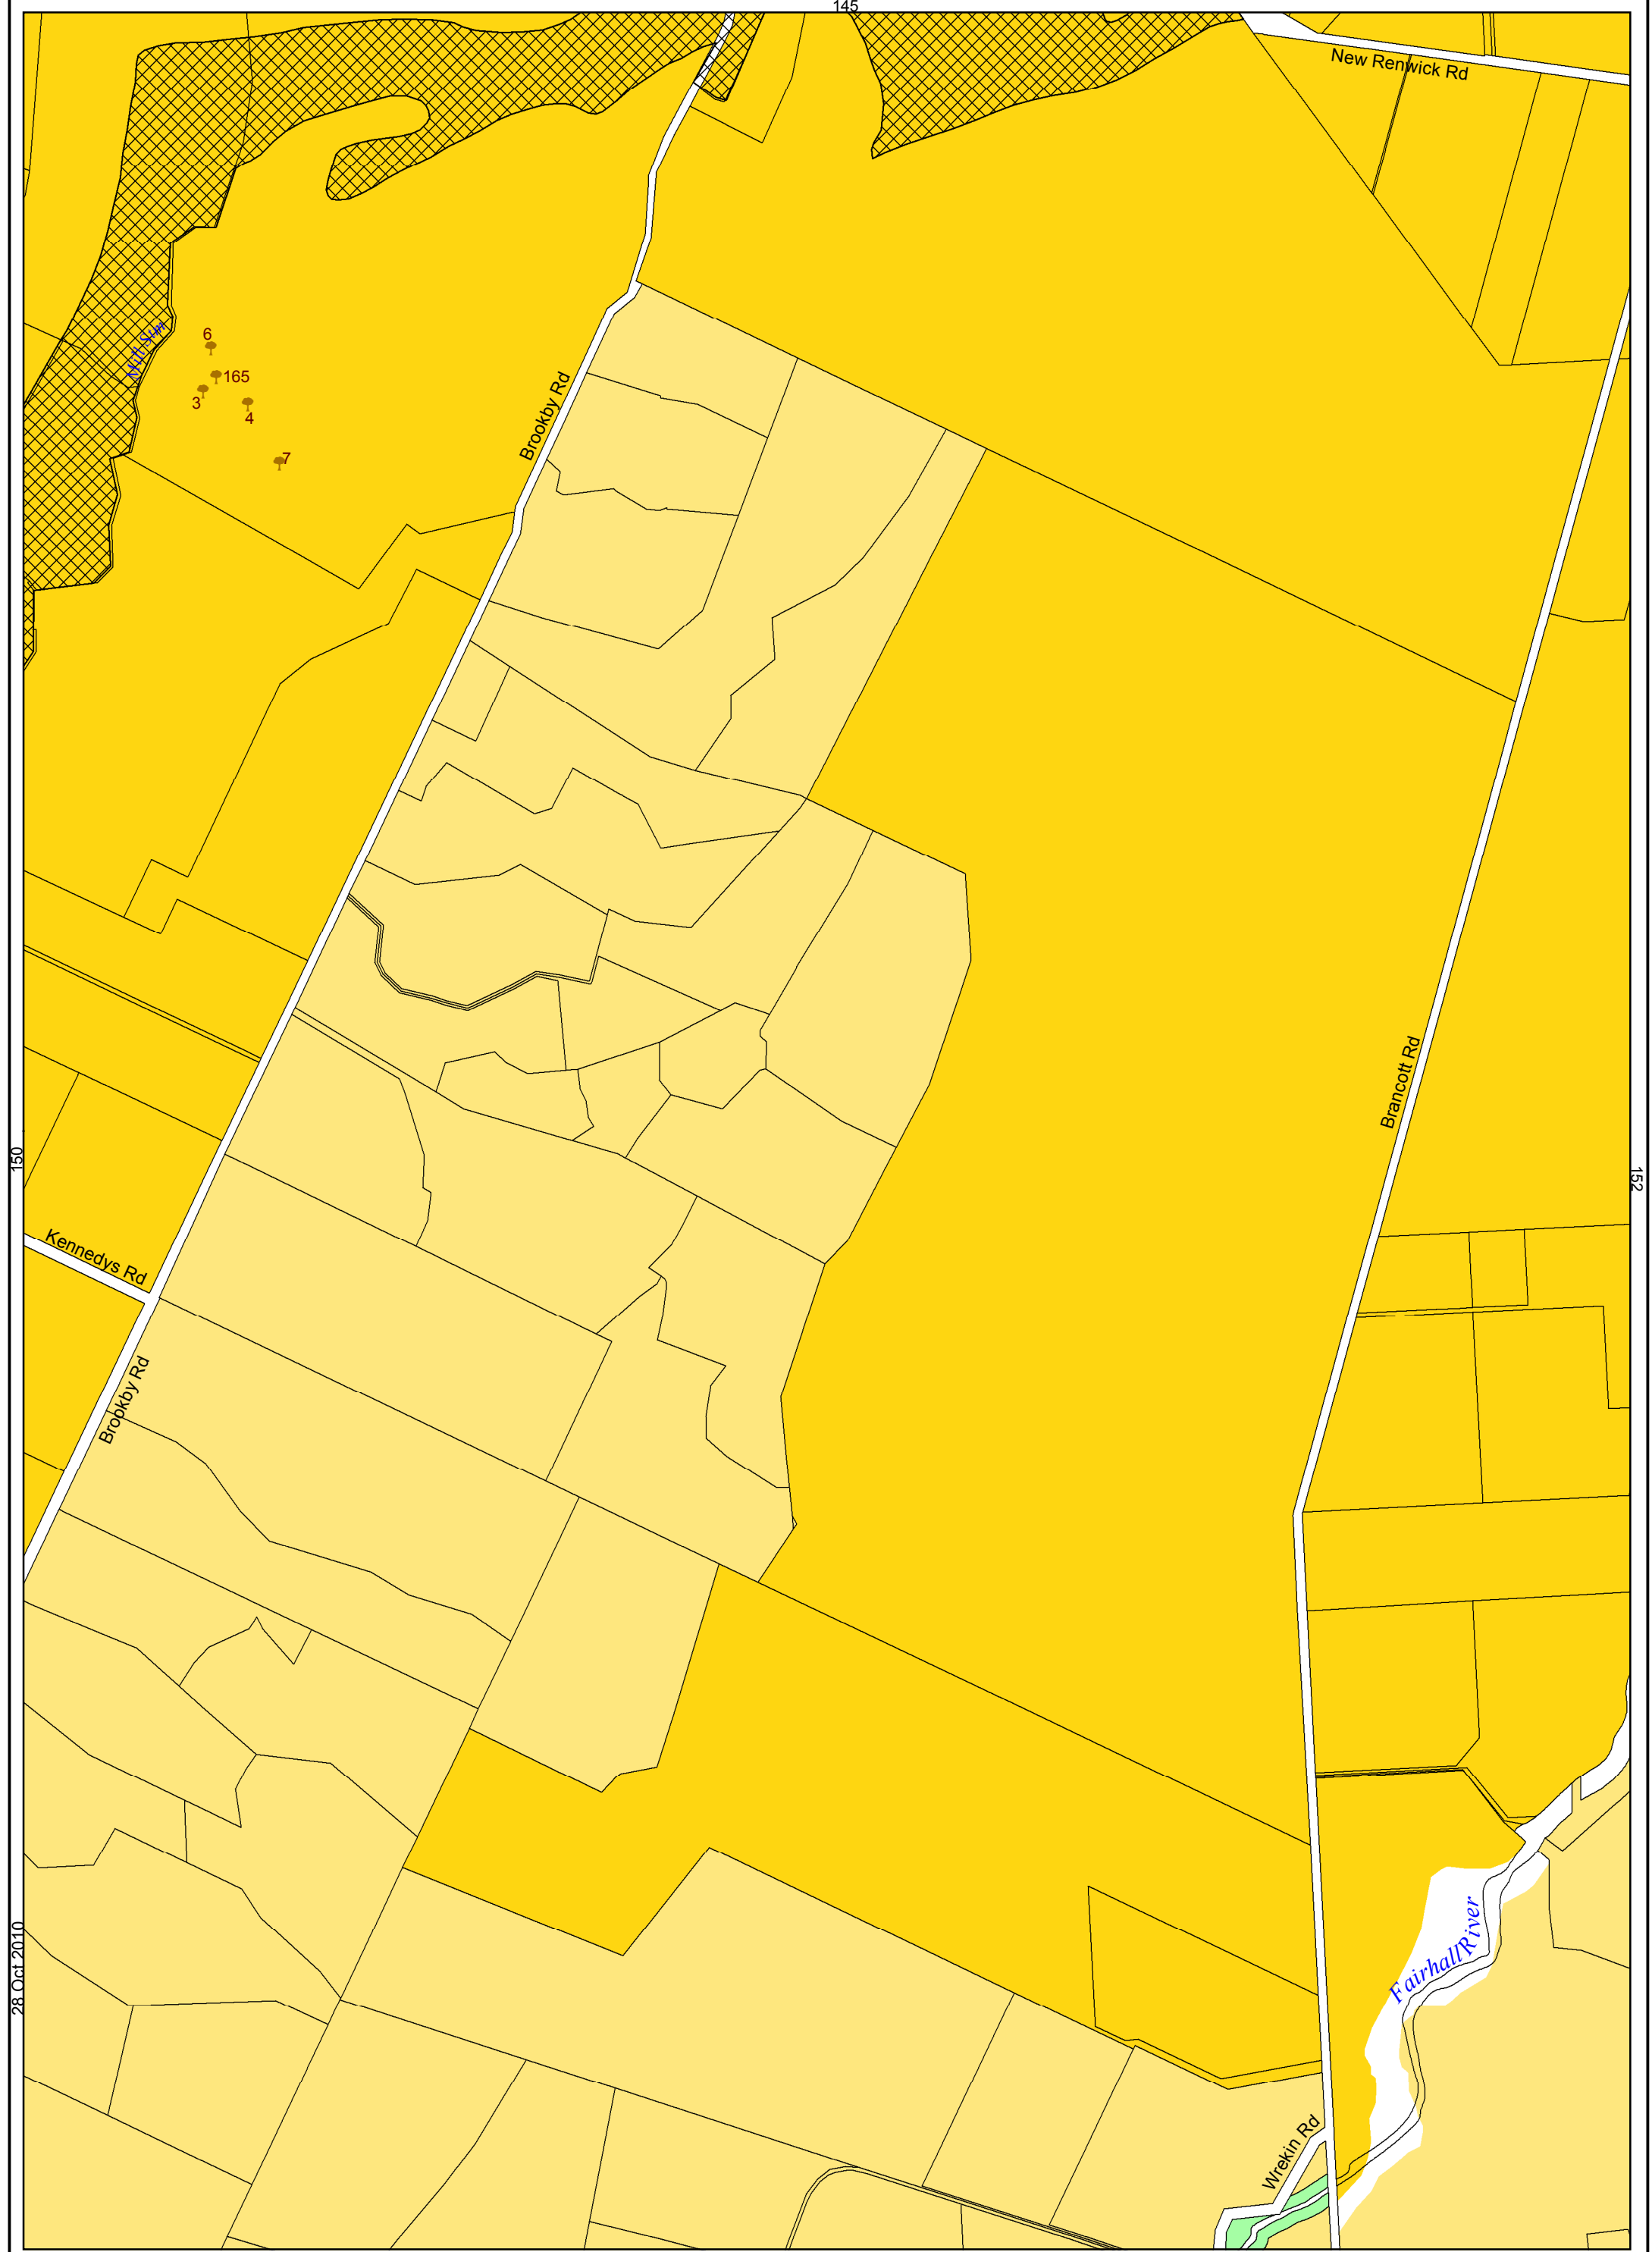

Map 149

28 Oct 2010

Scale: 1:10000
Original drawn scale for printing at A3

Hawkesbury Rd

Map150

150

145

152

28 Oct 2010

183

Scale: 1:10000
Original drawn scale for printing at A3

Brancott Rd

Map151

6 Oct 2017

Ben Morven Rd