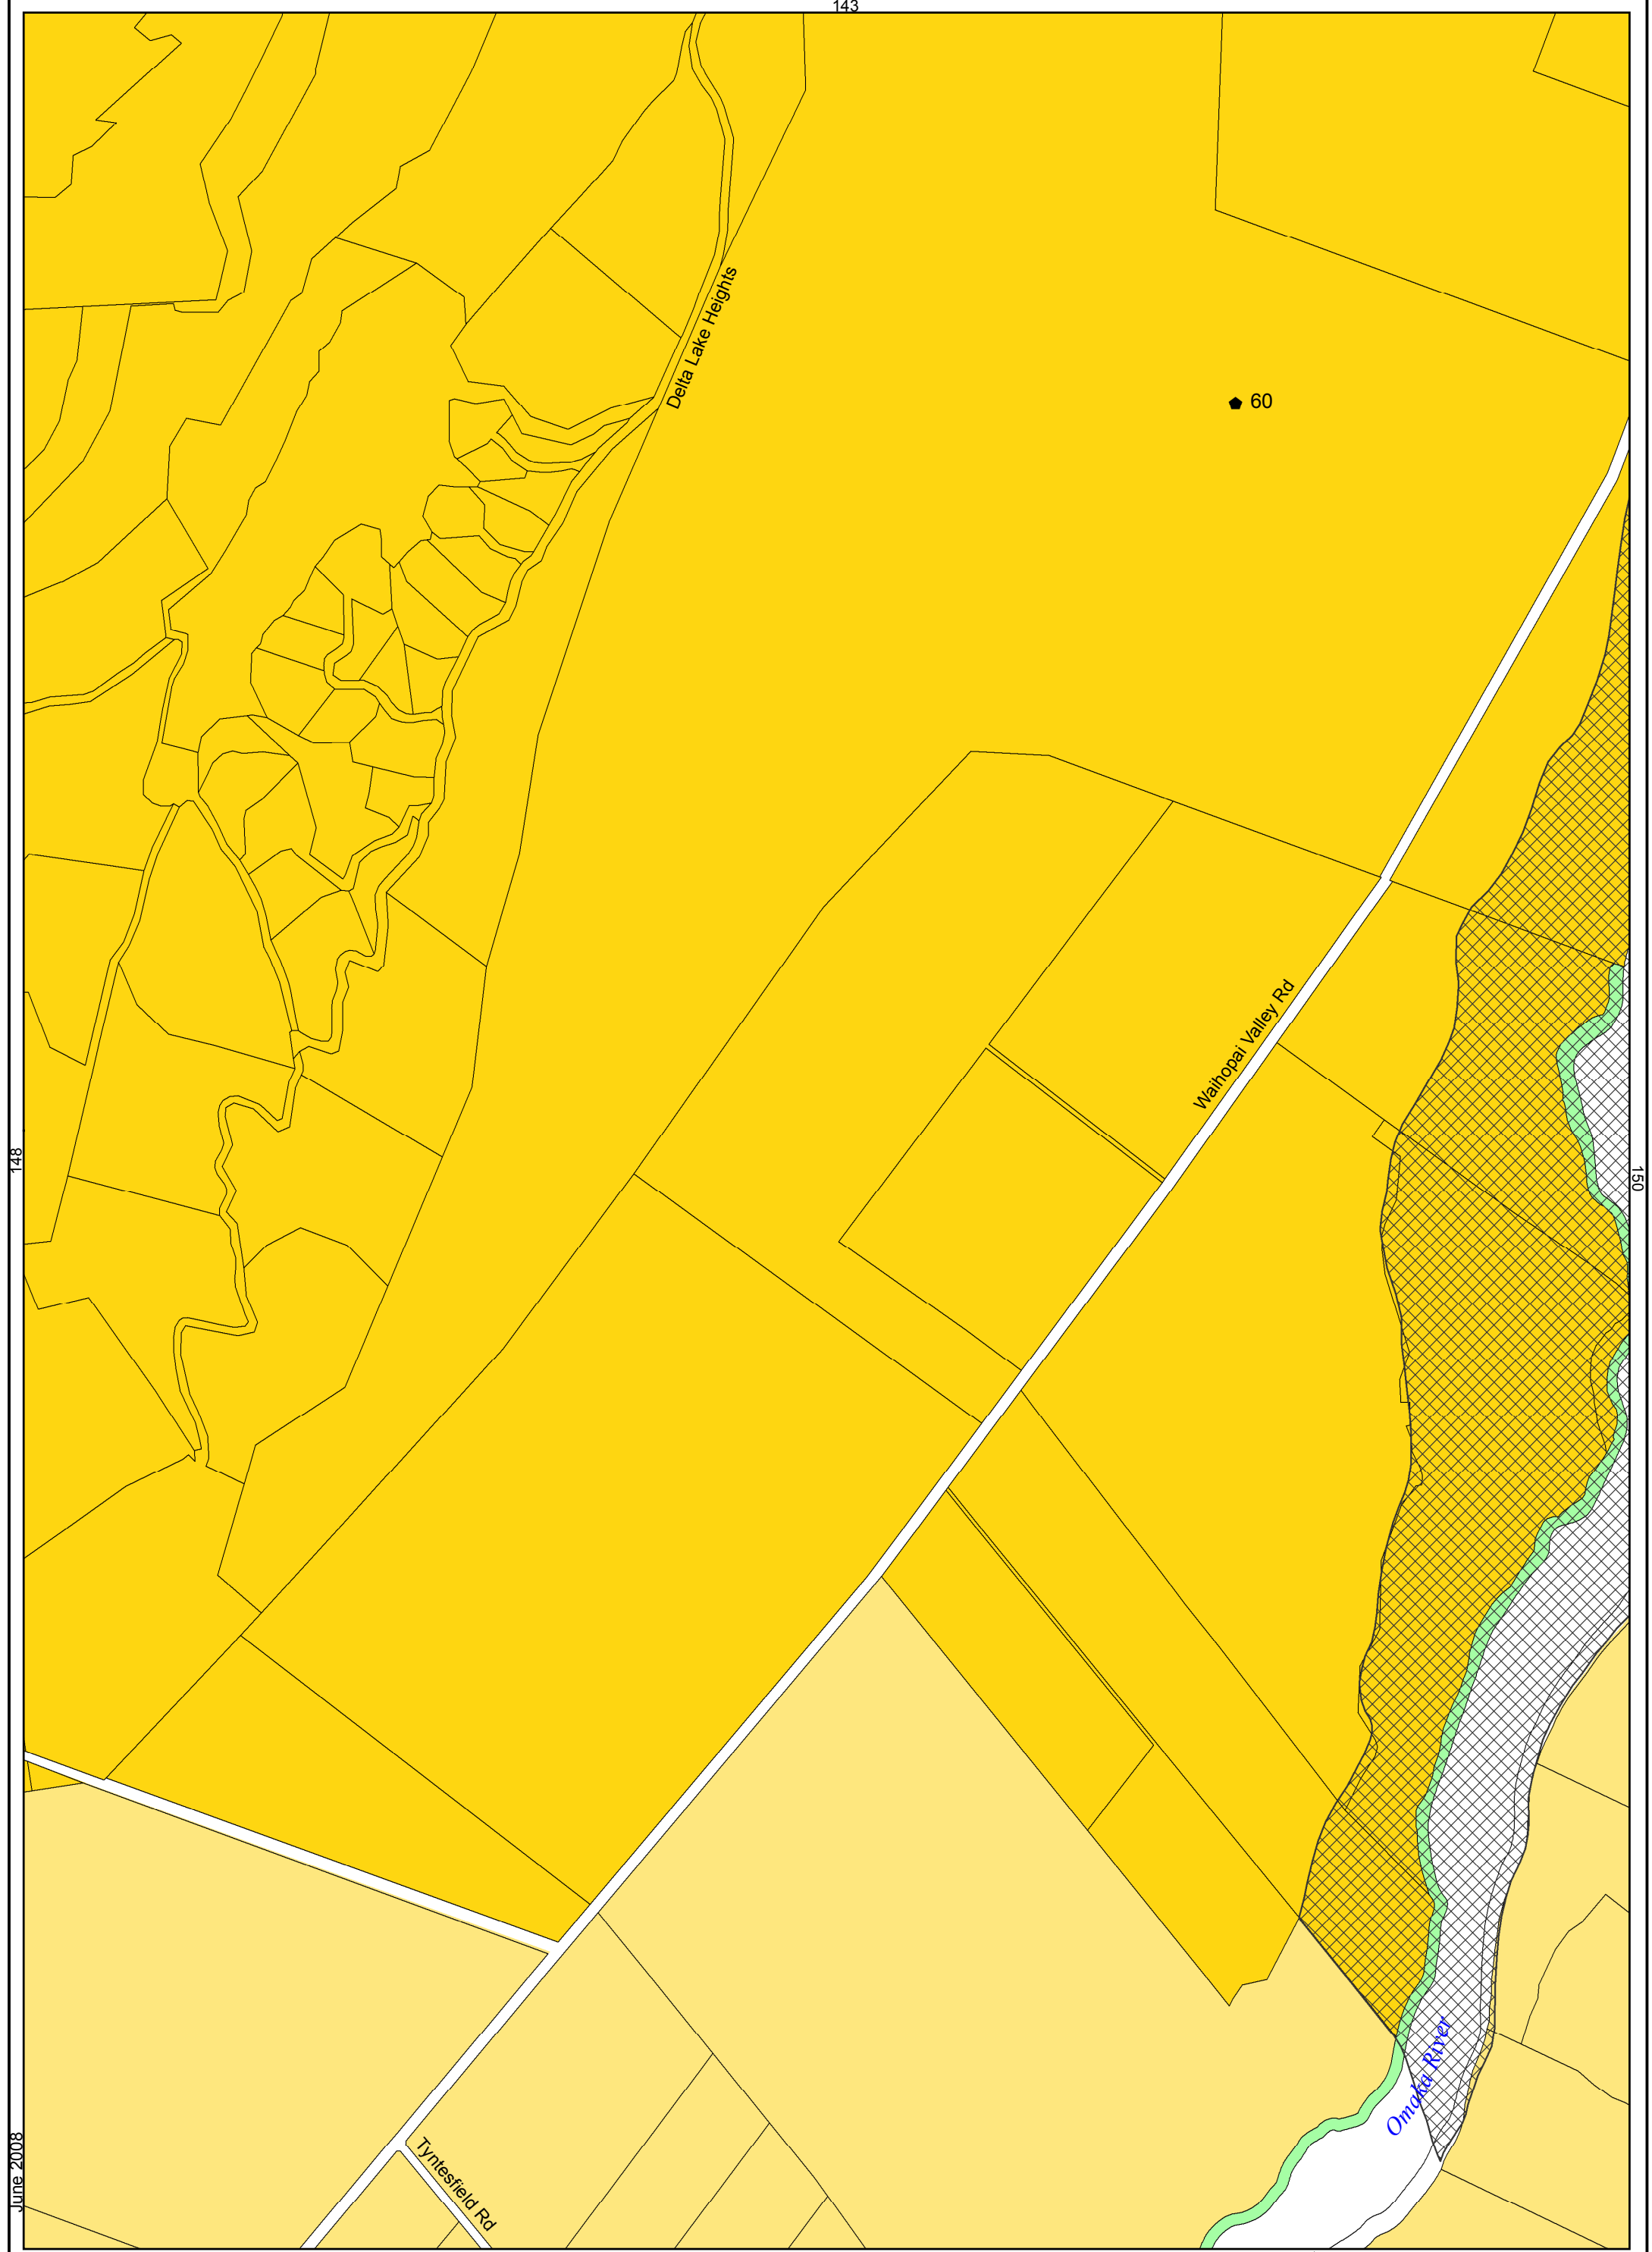

148

143

150

June 2008

Scale: 1: 10000
Original drawn scale for printing at A3

Waihopai Valley Rd

Map 149