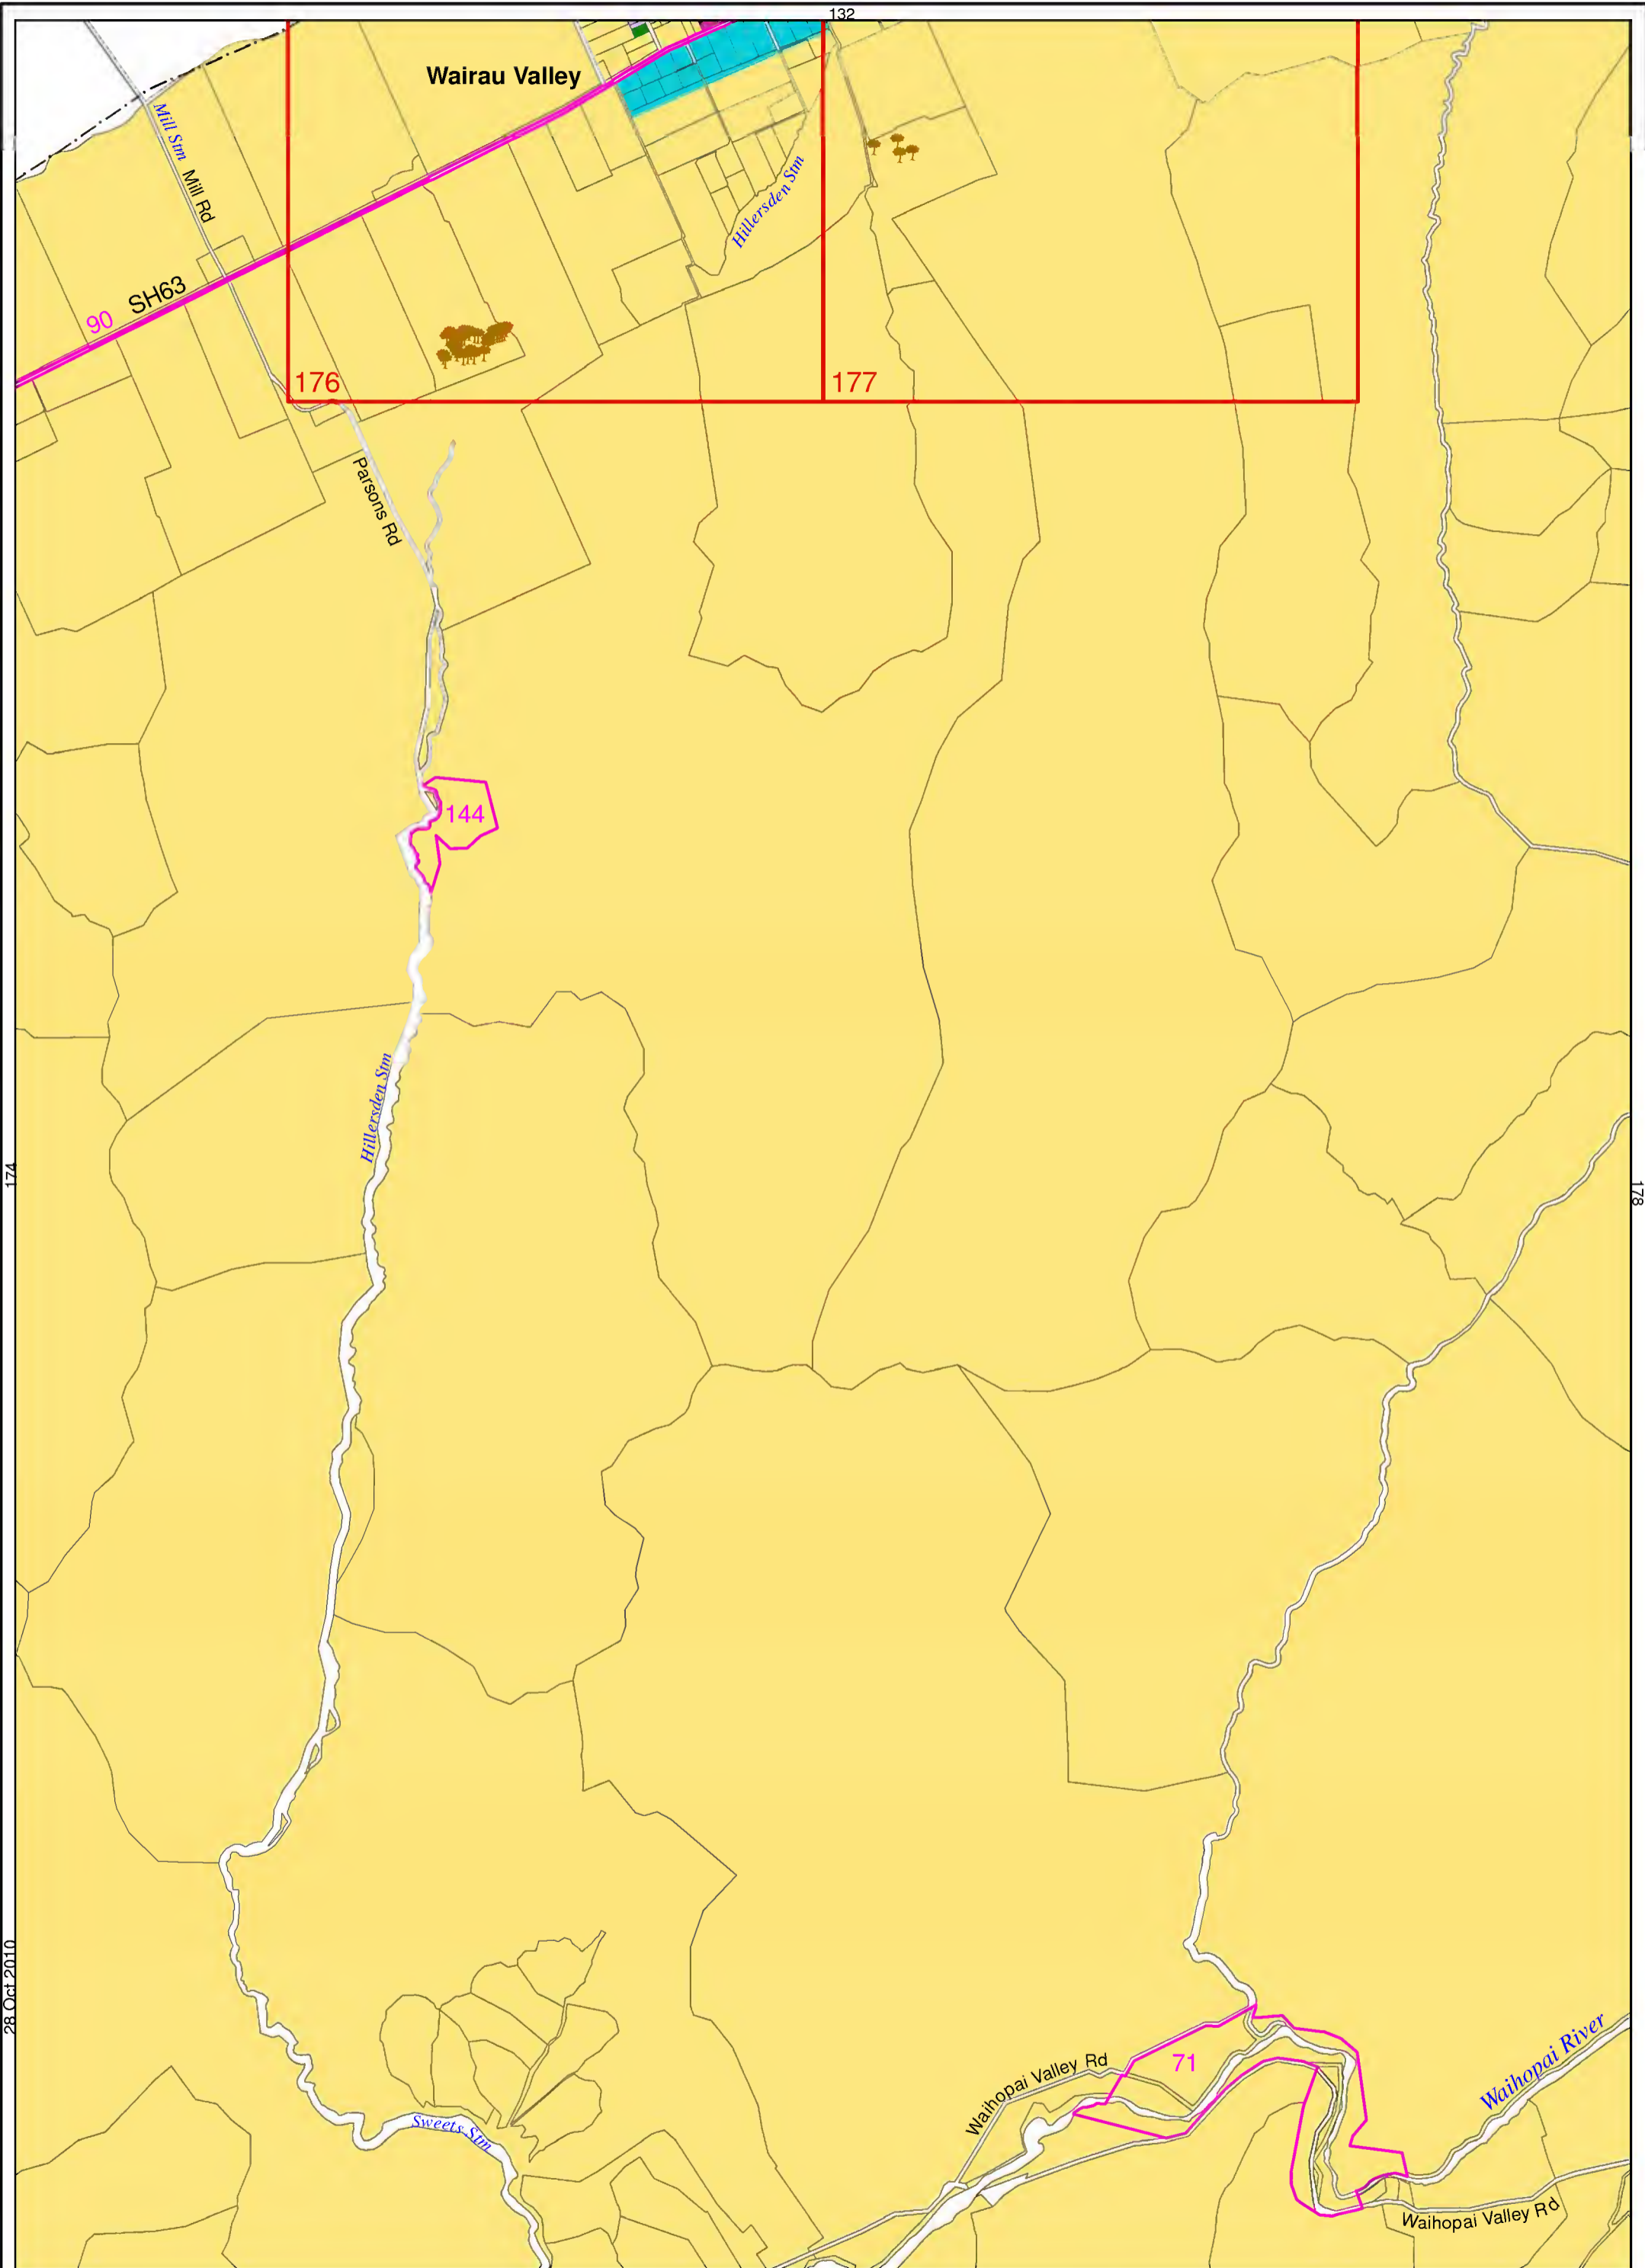

June 2008

Scale: 1: 30000
Original drawn scale for printing at A3

Wairau River & Mt Patriarch

4
8 173
191

Map 172

172

174

June 2008

Scale: 1: 30000
Original drawn scale for printing at A3

Lake Chalice to Wye River

Map 173

173

175

June 2008

Scale: 1: 30000
Original drawn scale for printing at A3

Hillersden

Map 174

174

178

28 Oct 2010

Scale: 1:30000
Original drawn scale for printing at A3

Wairau Valley to Waihopai River

Map175

175

179

148

181

June 2008

Scale: 1: 10000
Original drawn scale for printing at A3

Tyntesfield Road

179

Map 180