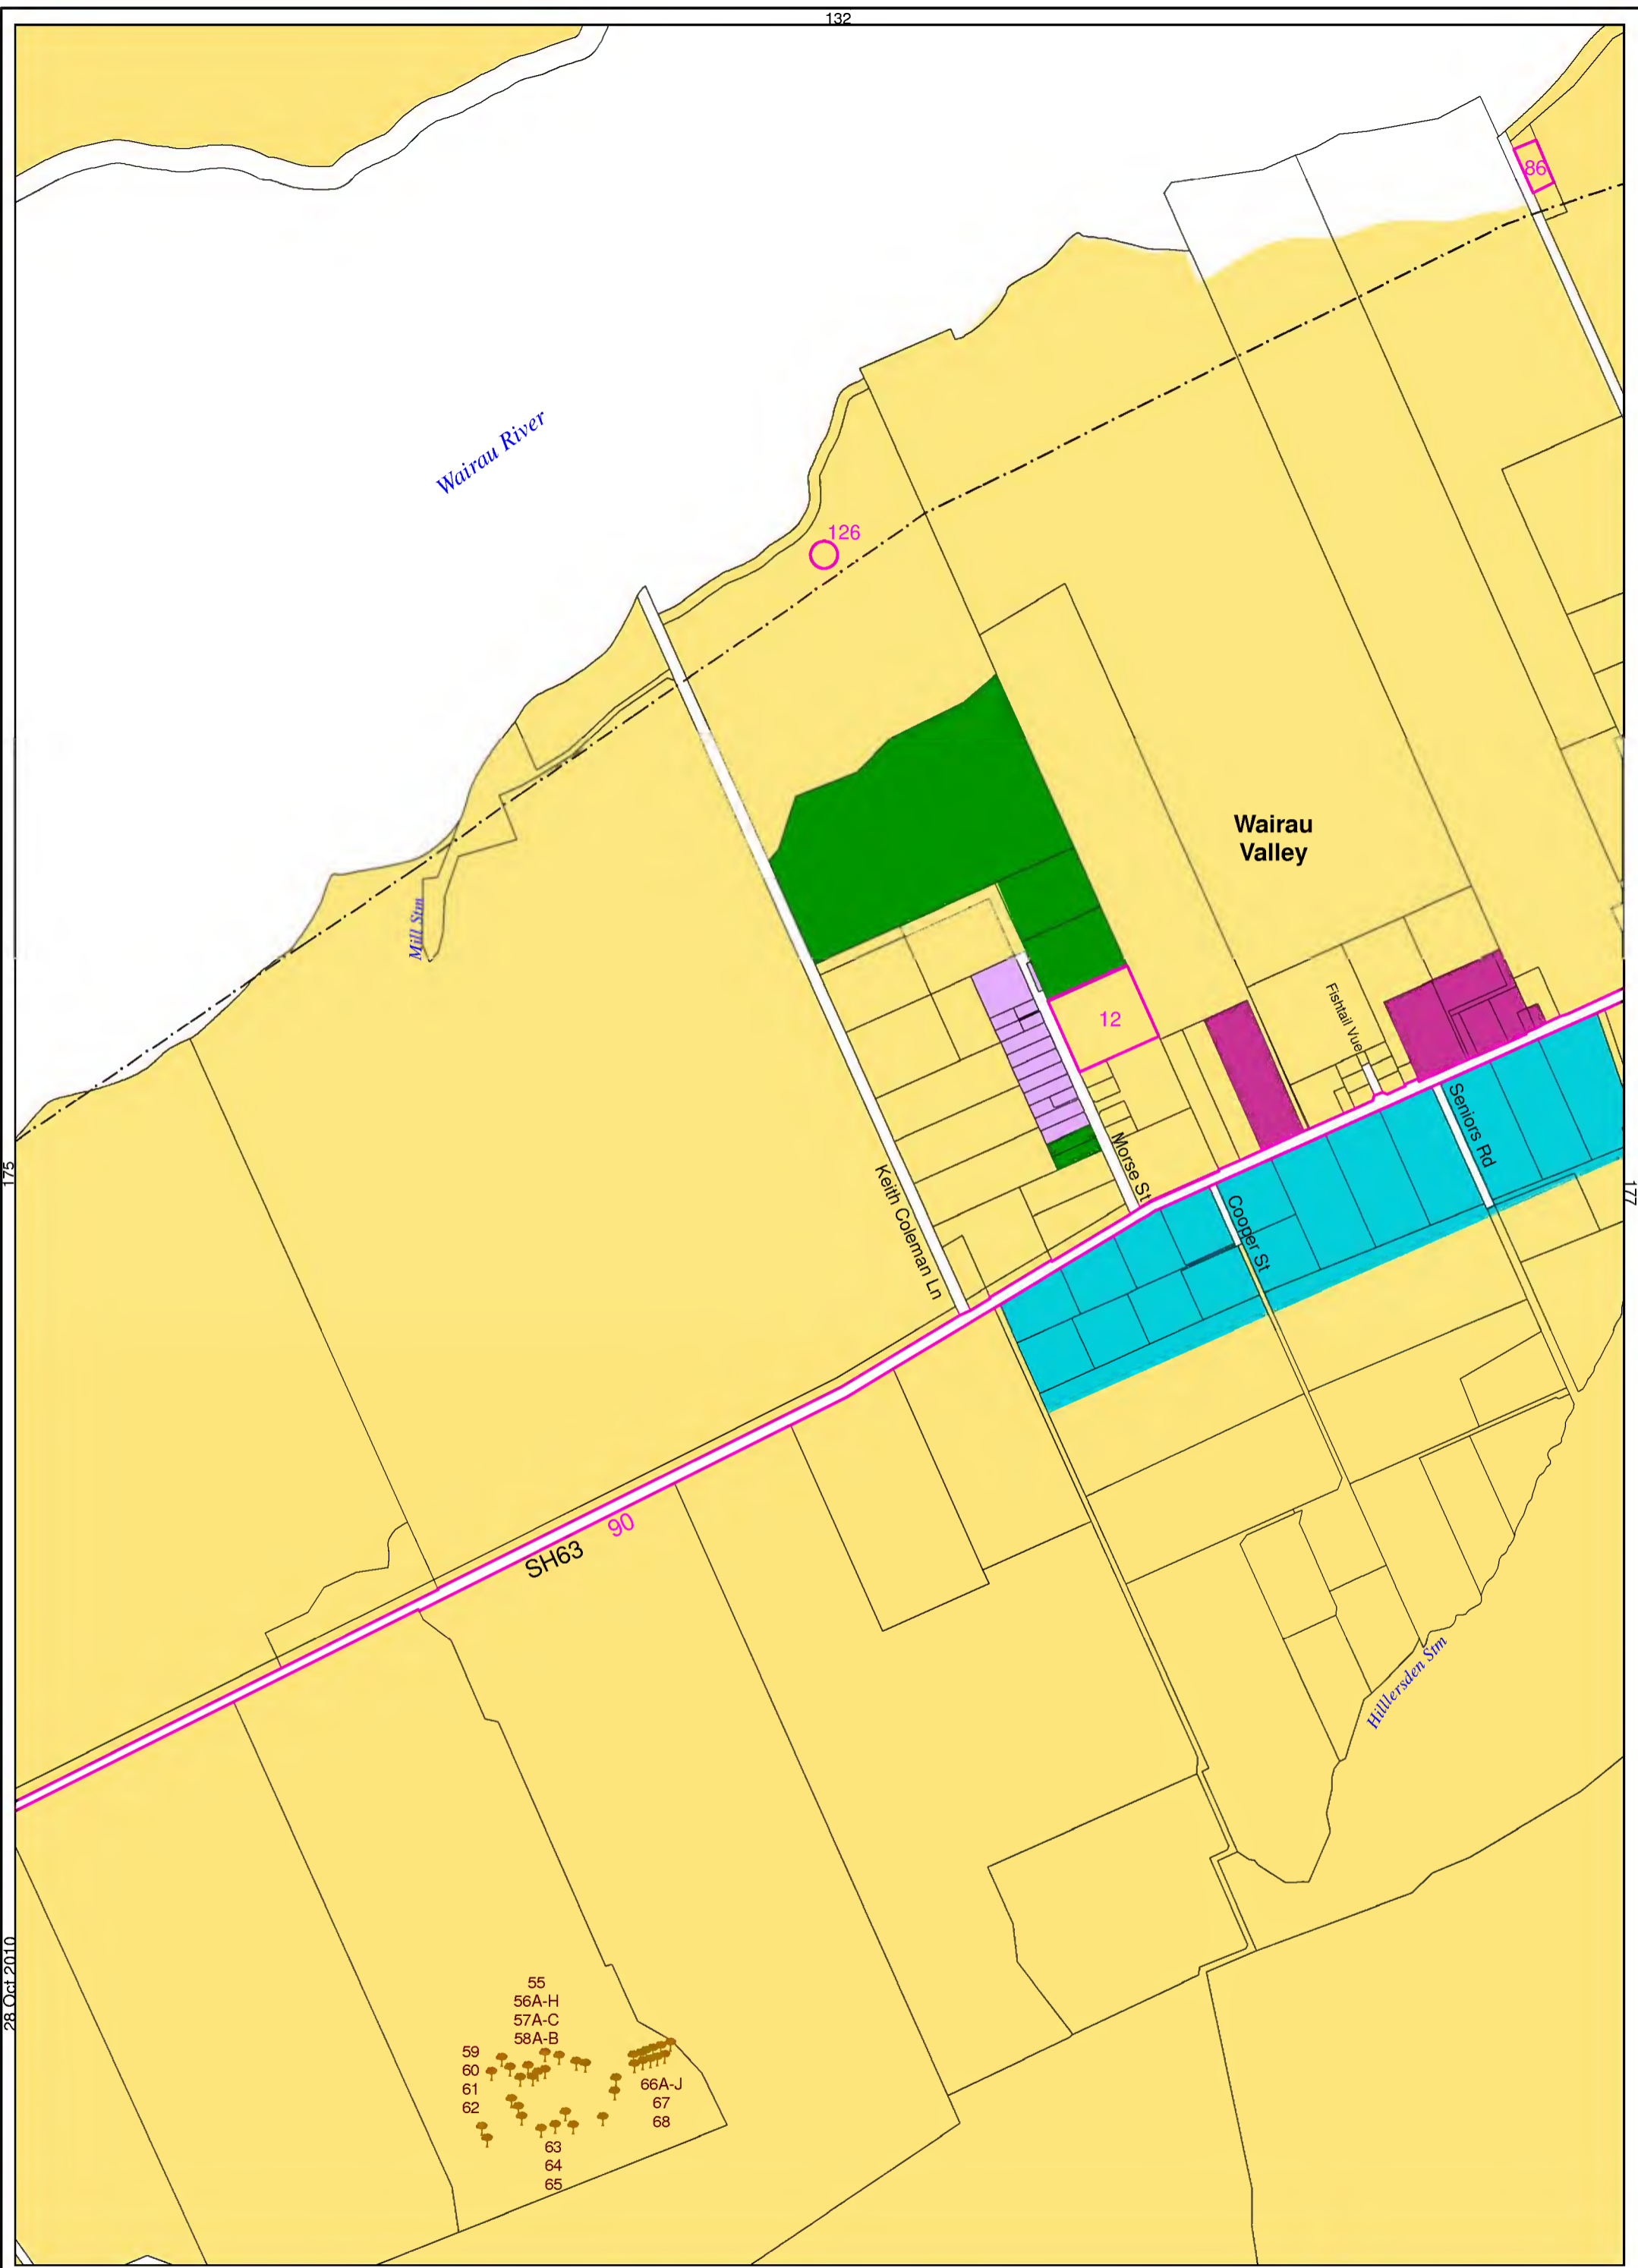

June 2008

Scale: 1: 30000
Original drawn scale for printing at A3

Wairau River & Mt Patriarch

4
8 173
191

Map 172

172

174

June 2008

Scale: 1: 30000
Original drawn scale for printing at A3

Lake Chalice to Wye River

Map 173

173

175

June 2008

Scale: 1: 30000
Original drawn scale for printing at A3

Hillersden

Map 174

174

178

28 Oct 2010

Scale: 1:30000
Original drawn scale for printing at A3

Wairau Valley to Waihopai River

Map175

175

132

177

28 Oct 2010

Scale: 1:10000
Original drawn scale for printing at A3

Wairau Valley West

Map176

175

175