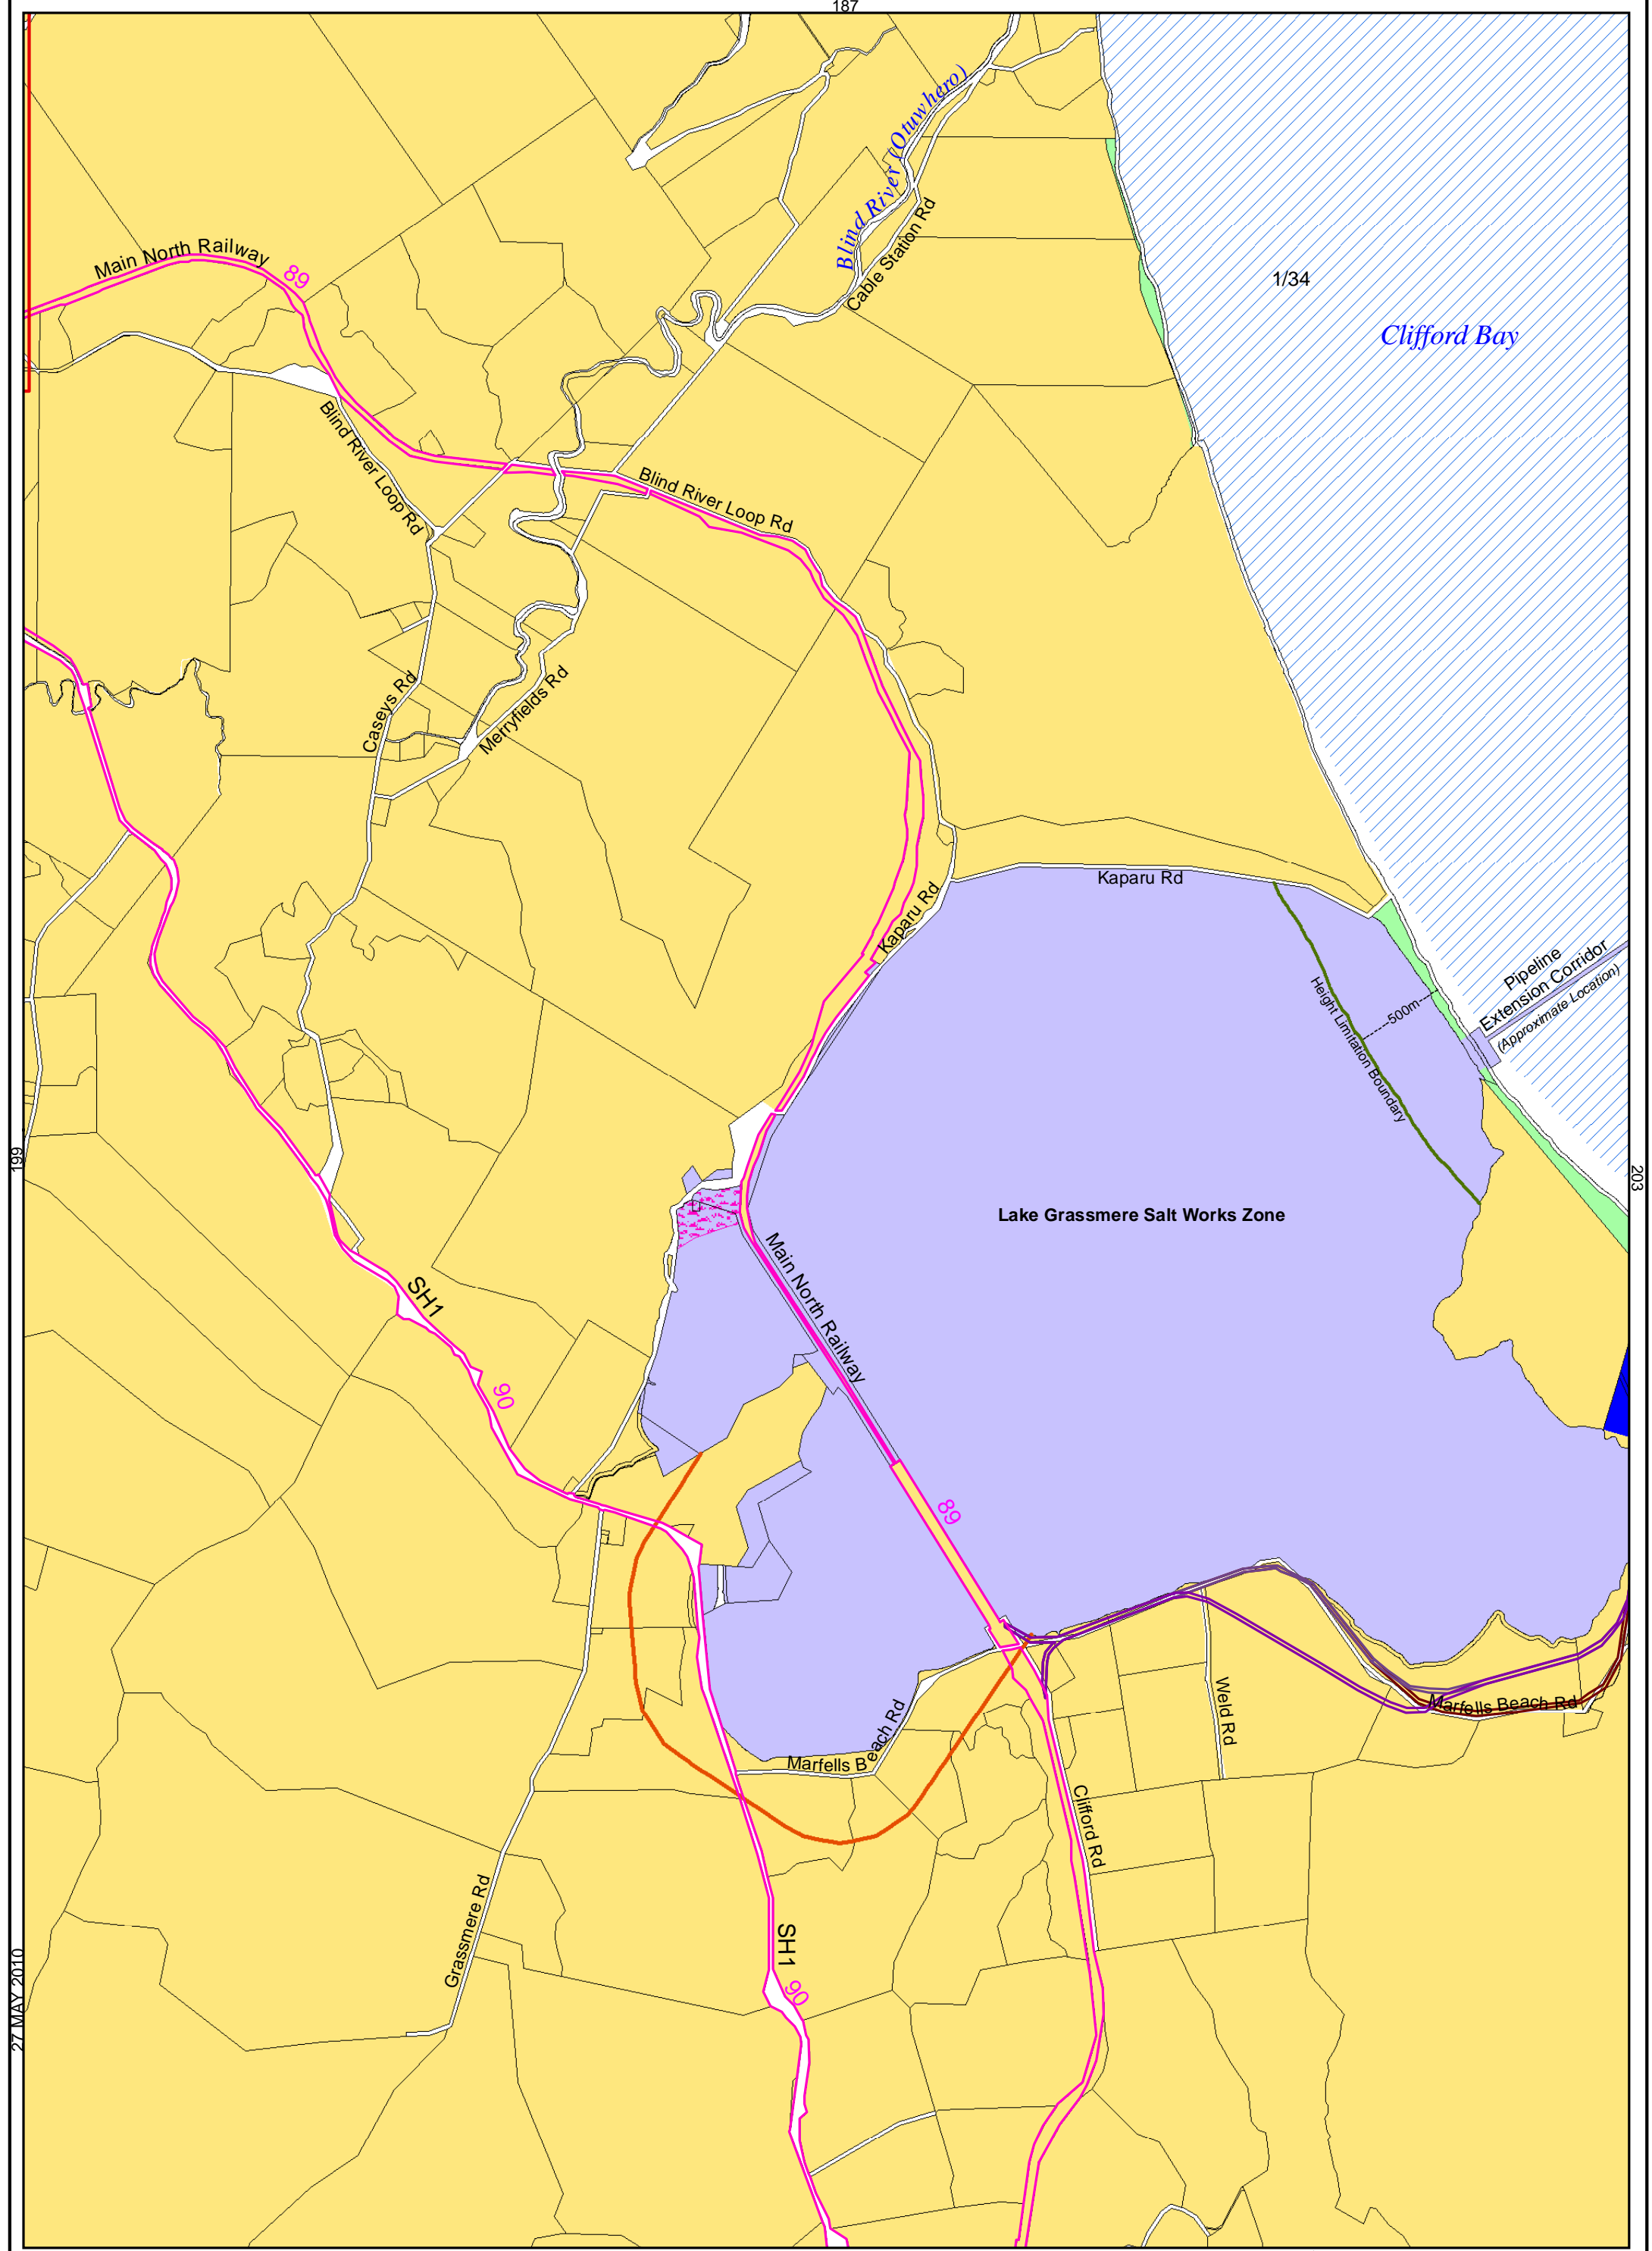

199

27 MAY 2010

187

1/34

203

203

204

187

199 203

204

Scale: 1:30000
Original drawn scale for printing at A3

Blind River & Lake Grassmere

Map 202