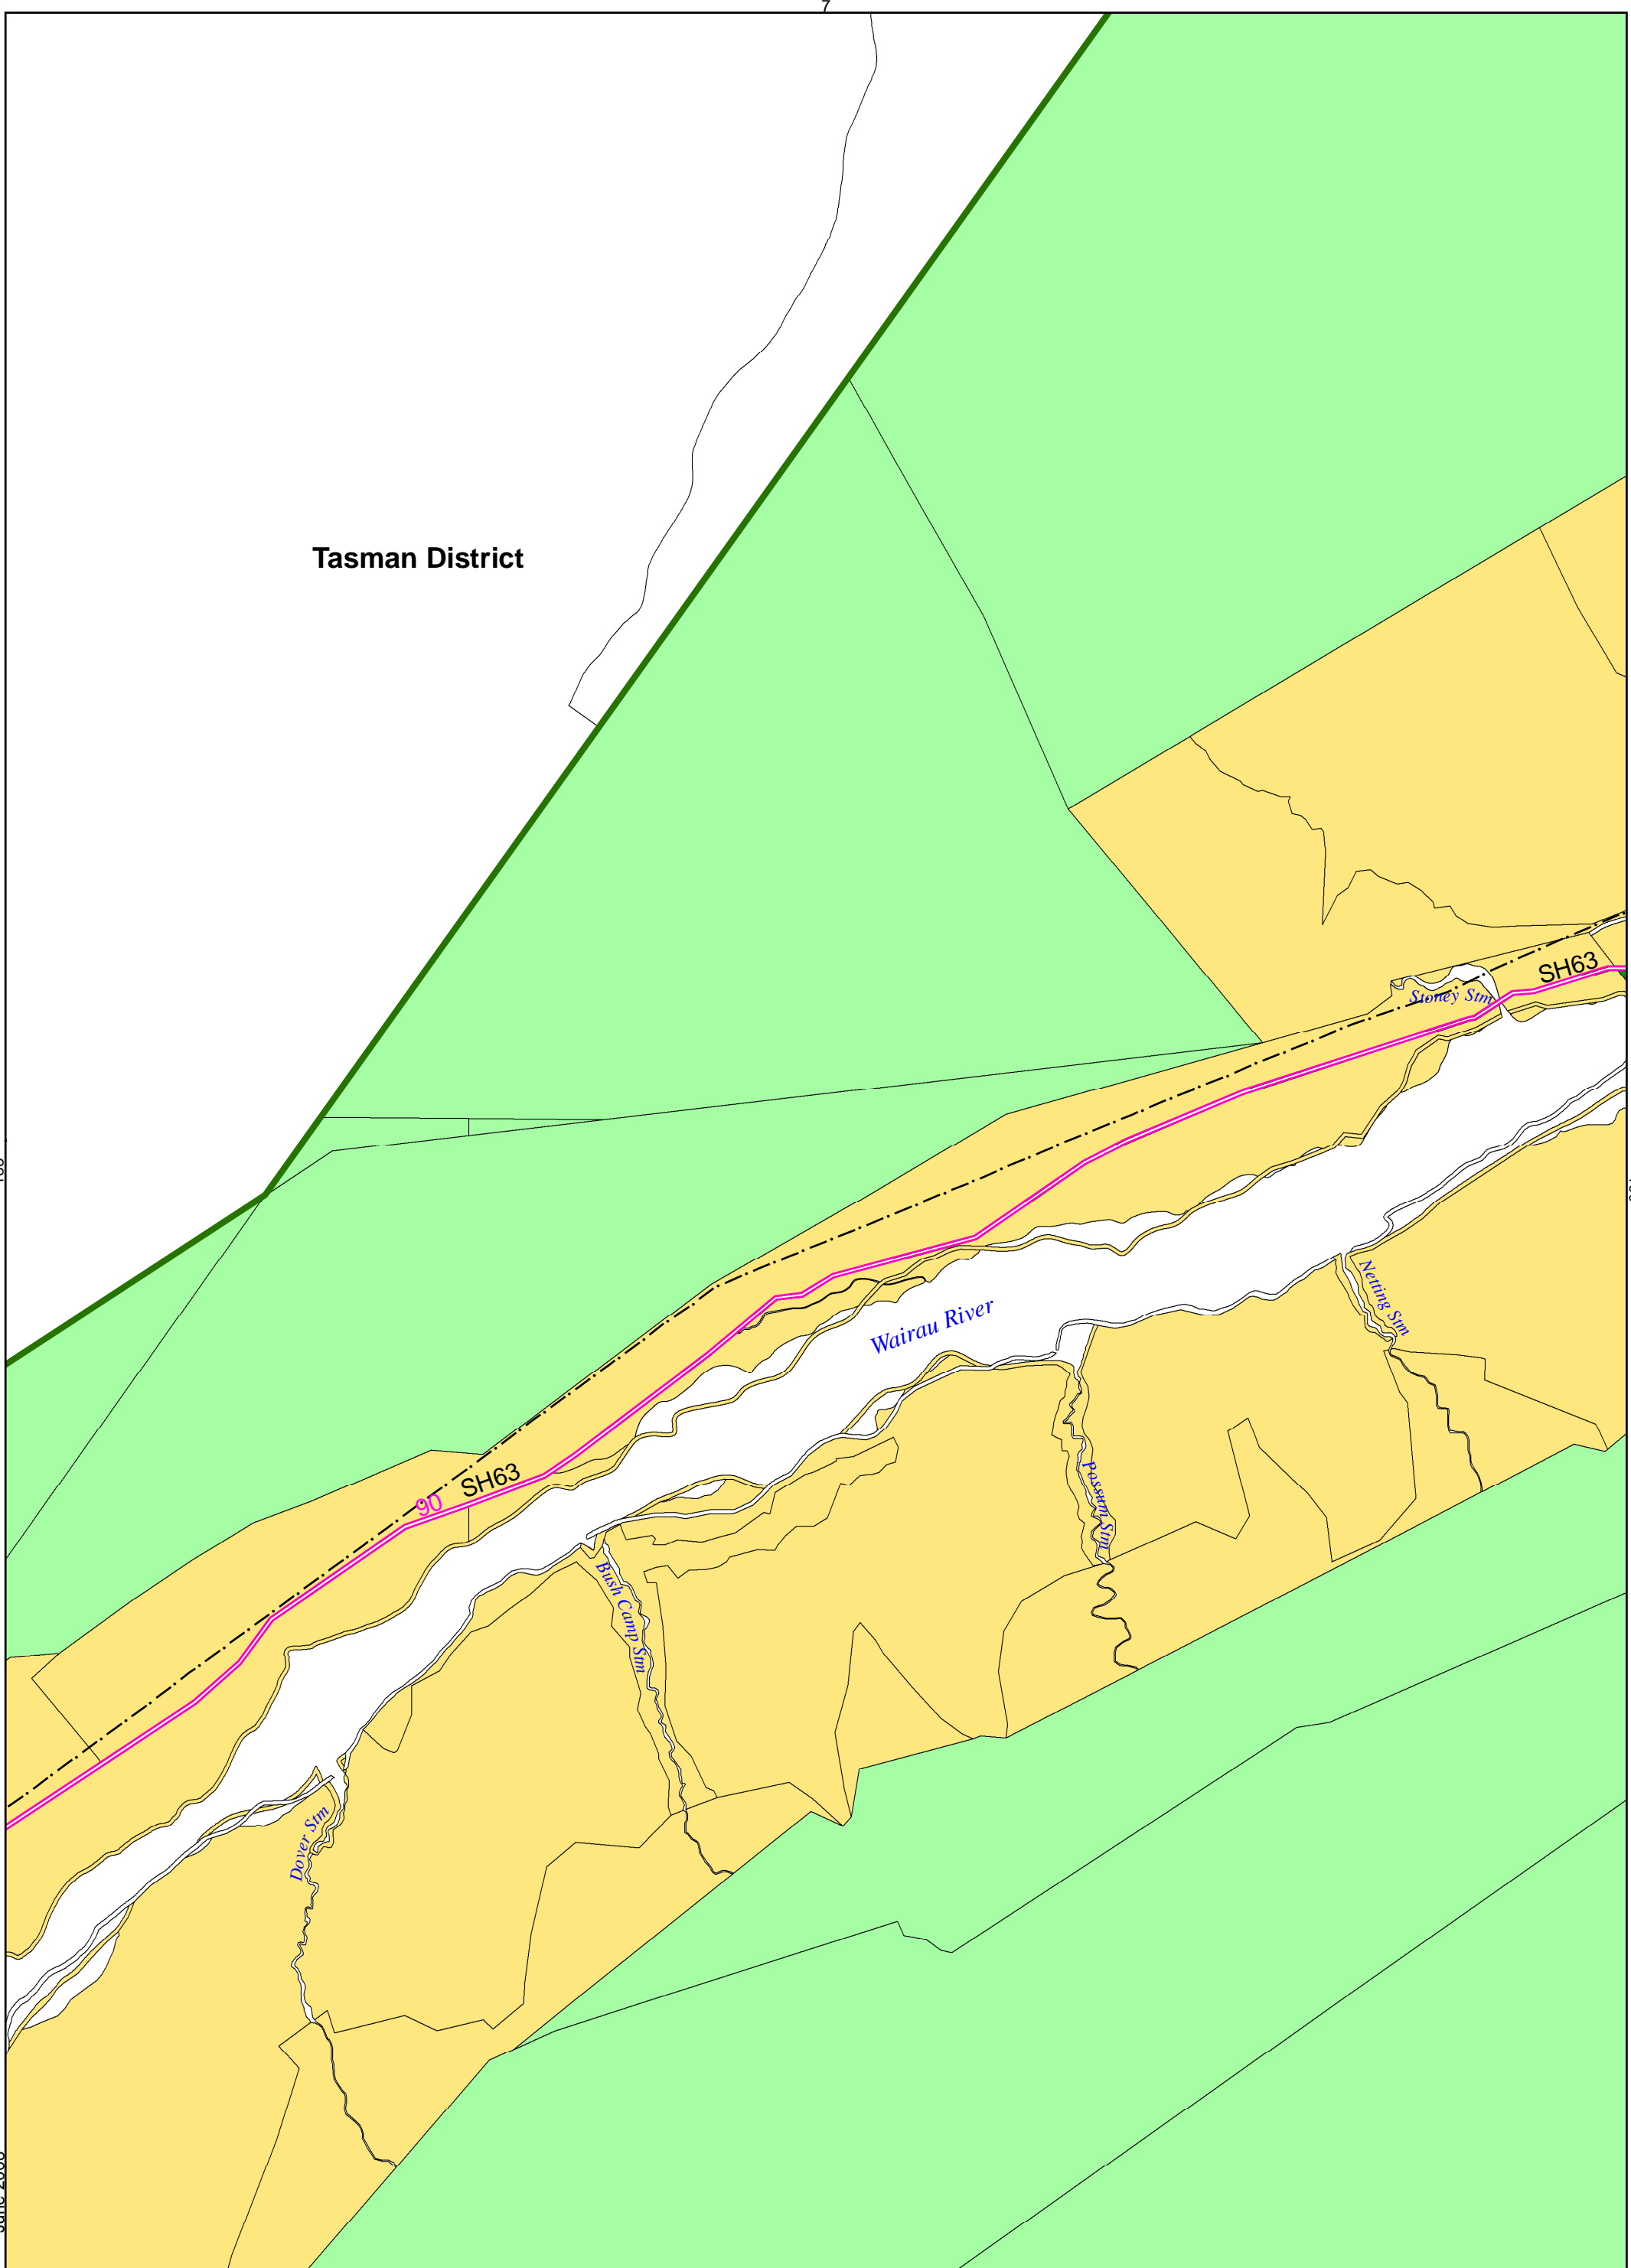

June 2008

Scale: 1: 30000
Original drawn scale for printing at A3

Tophouse

7	7
7	189
7	7

Map 188

Tasman District

188

190

7

Scale: 1: 30000
Original drawn scale for printing at A3

Wairau River & Red Hills

7	7
188	190
7	7

Map 189

June 2008

189

191

Waihopai to Spray River

Map 193

193

195

175

June 2008

8

Scale: 1: 30000
Original drawn scale for printing at A3

Waihopai to Avon River

Map 194

194

196

June 2008

Scale: 1: 30000
Original drawn scale for printing at A3

Avon River

Map 195