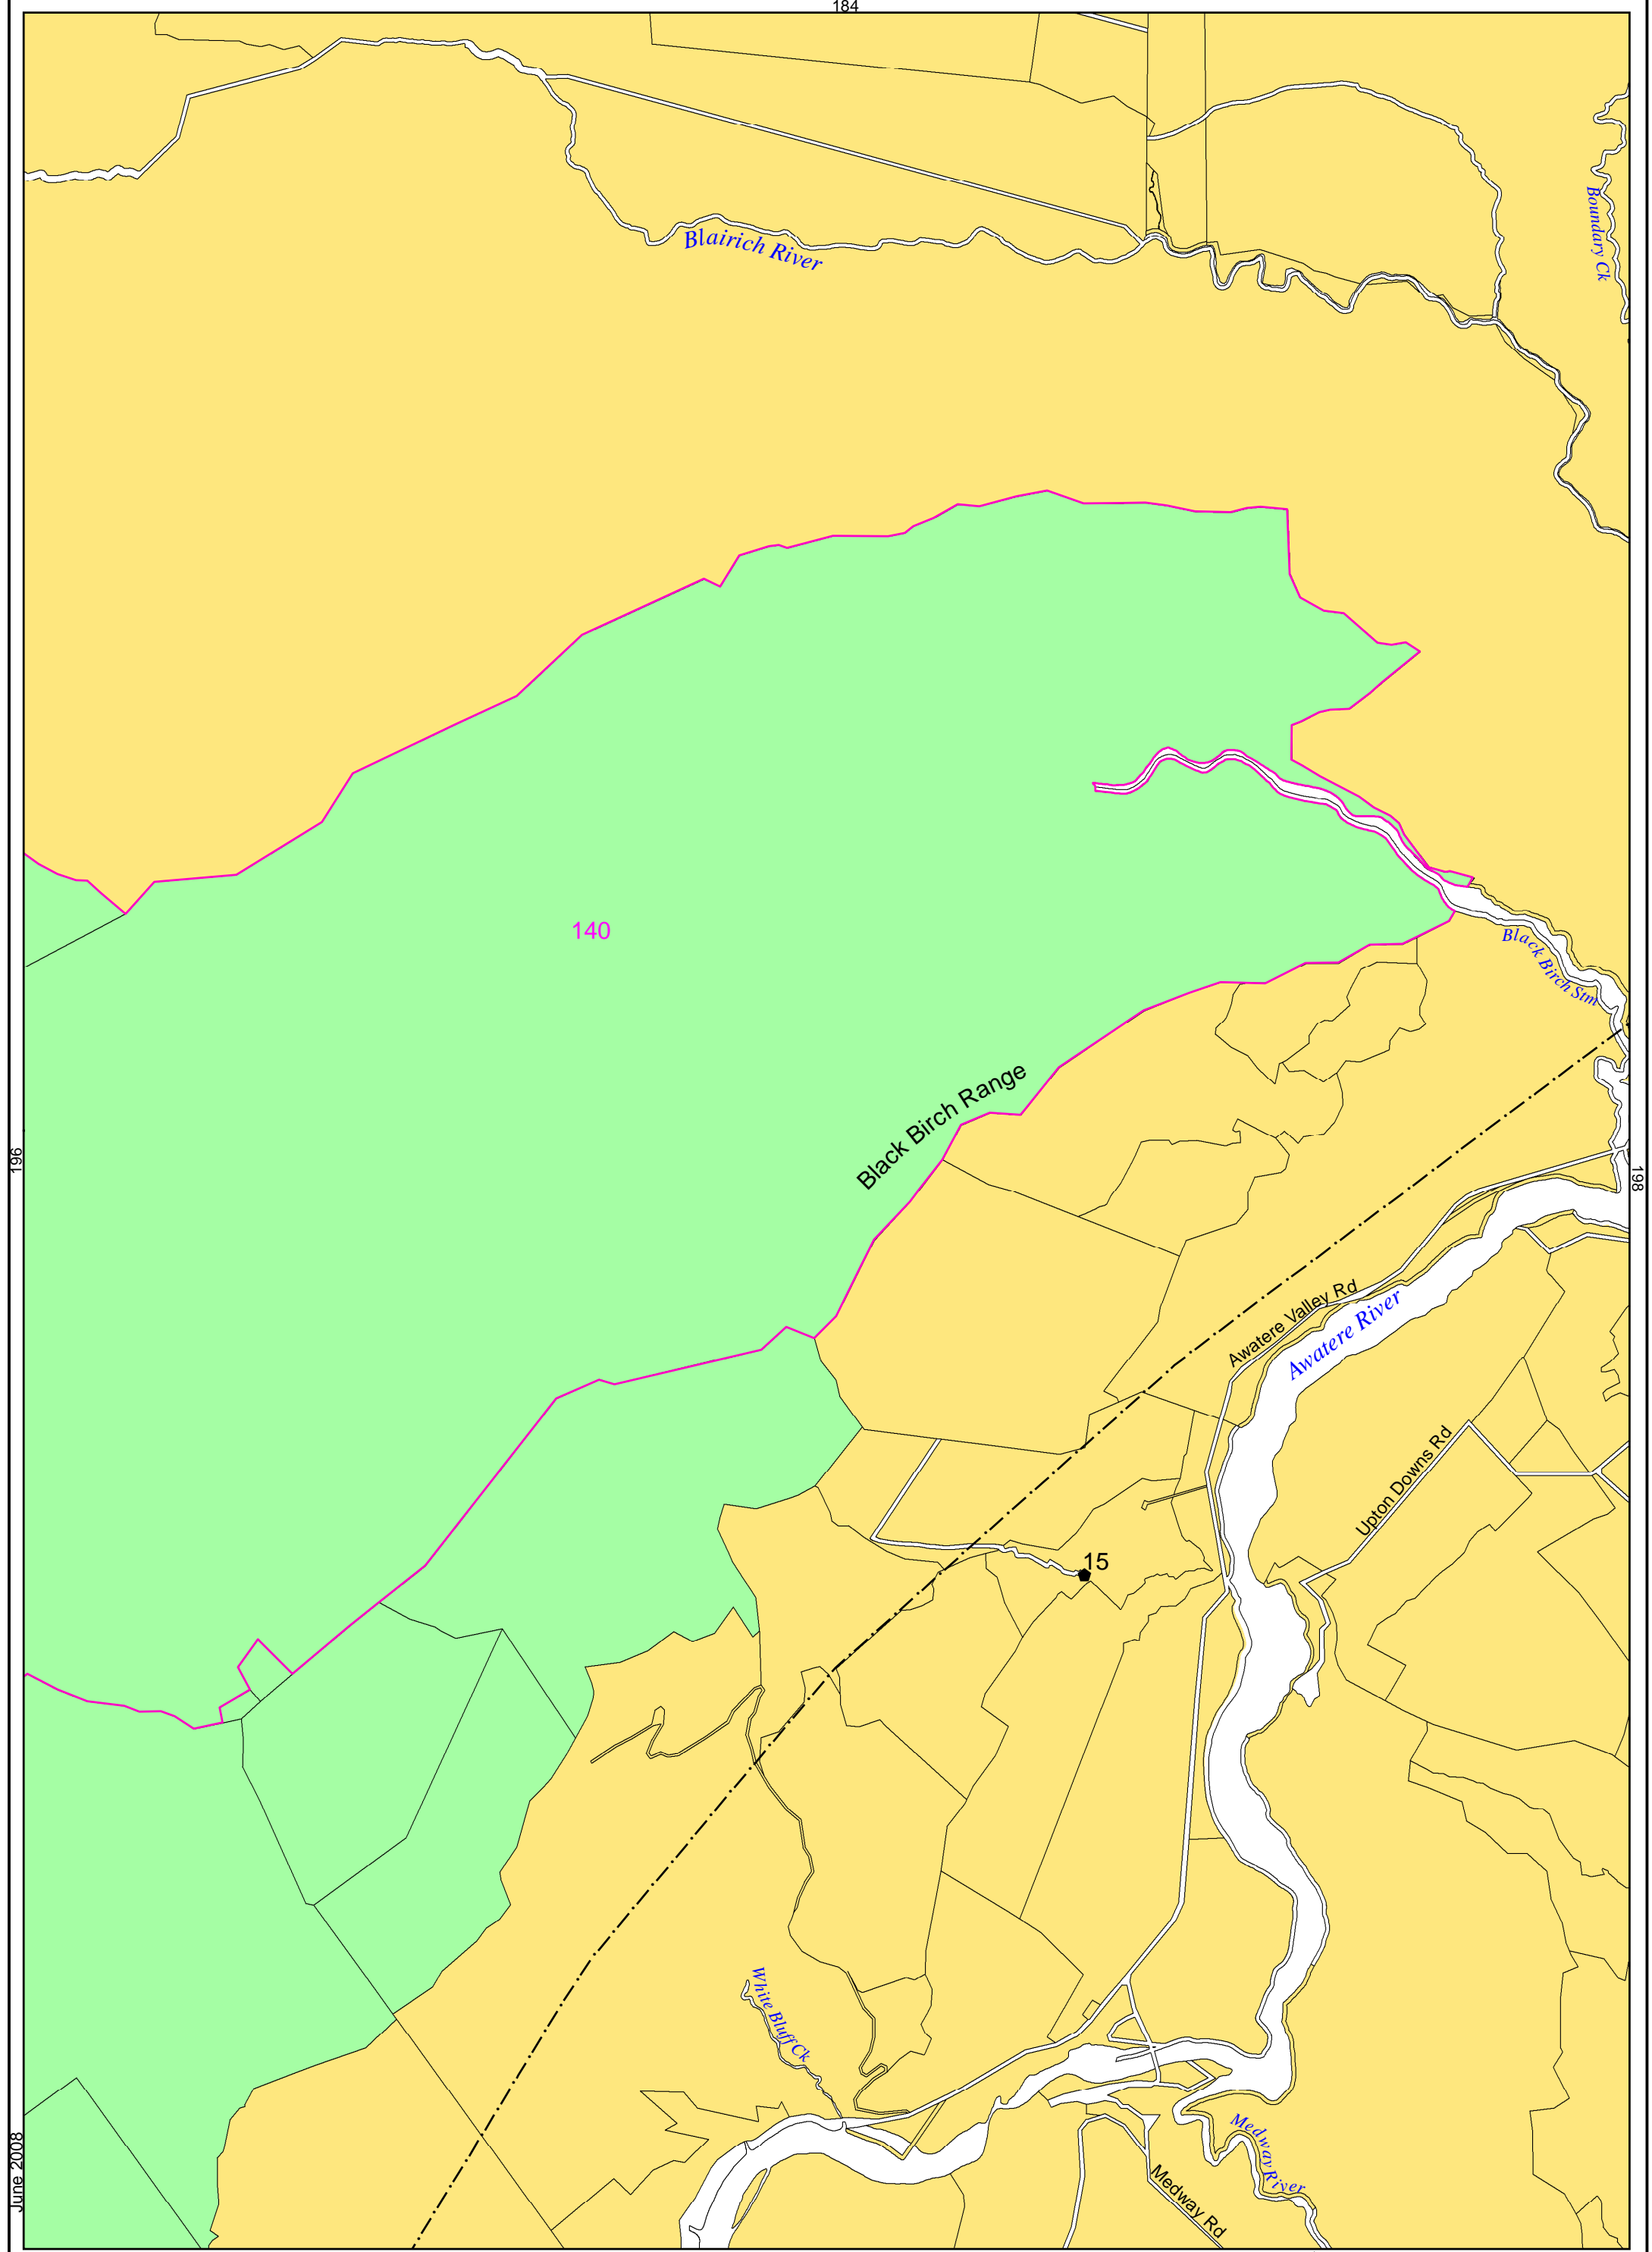

196

June 2008

184

Boundary Ck

Blairich River

140

Black Birch Range

Black Birch Stream

Awatere Valley Rd
Awatere River

Upton Downs Rd

15

White Bluff Ck

Medway Rd
Medway River

9

184

196 198

9

Scale: 1: 30000
Original drawn scale for printing at A3

Altimarloch, Awatere Valley

Map 197