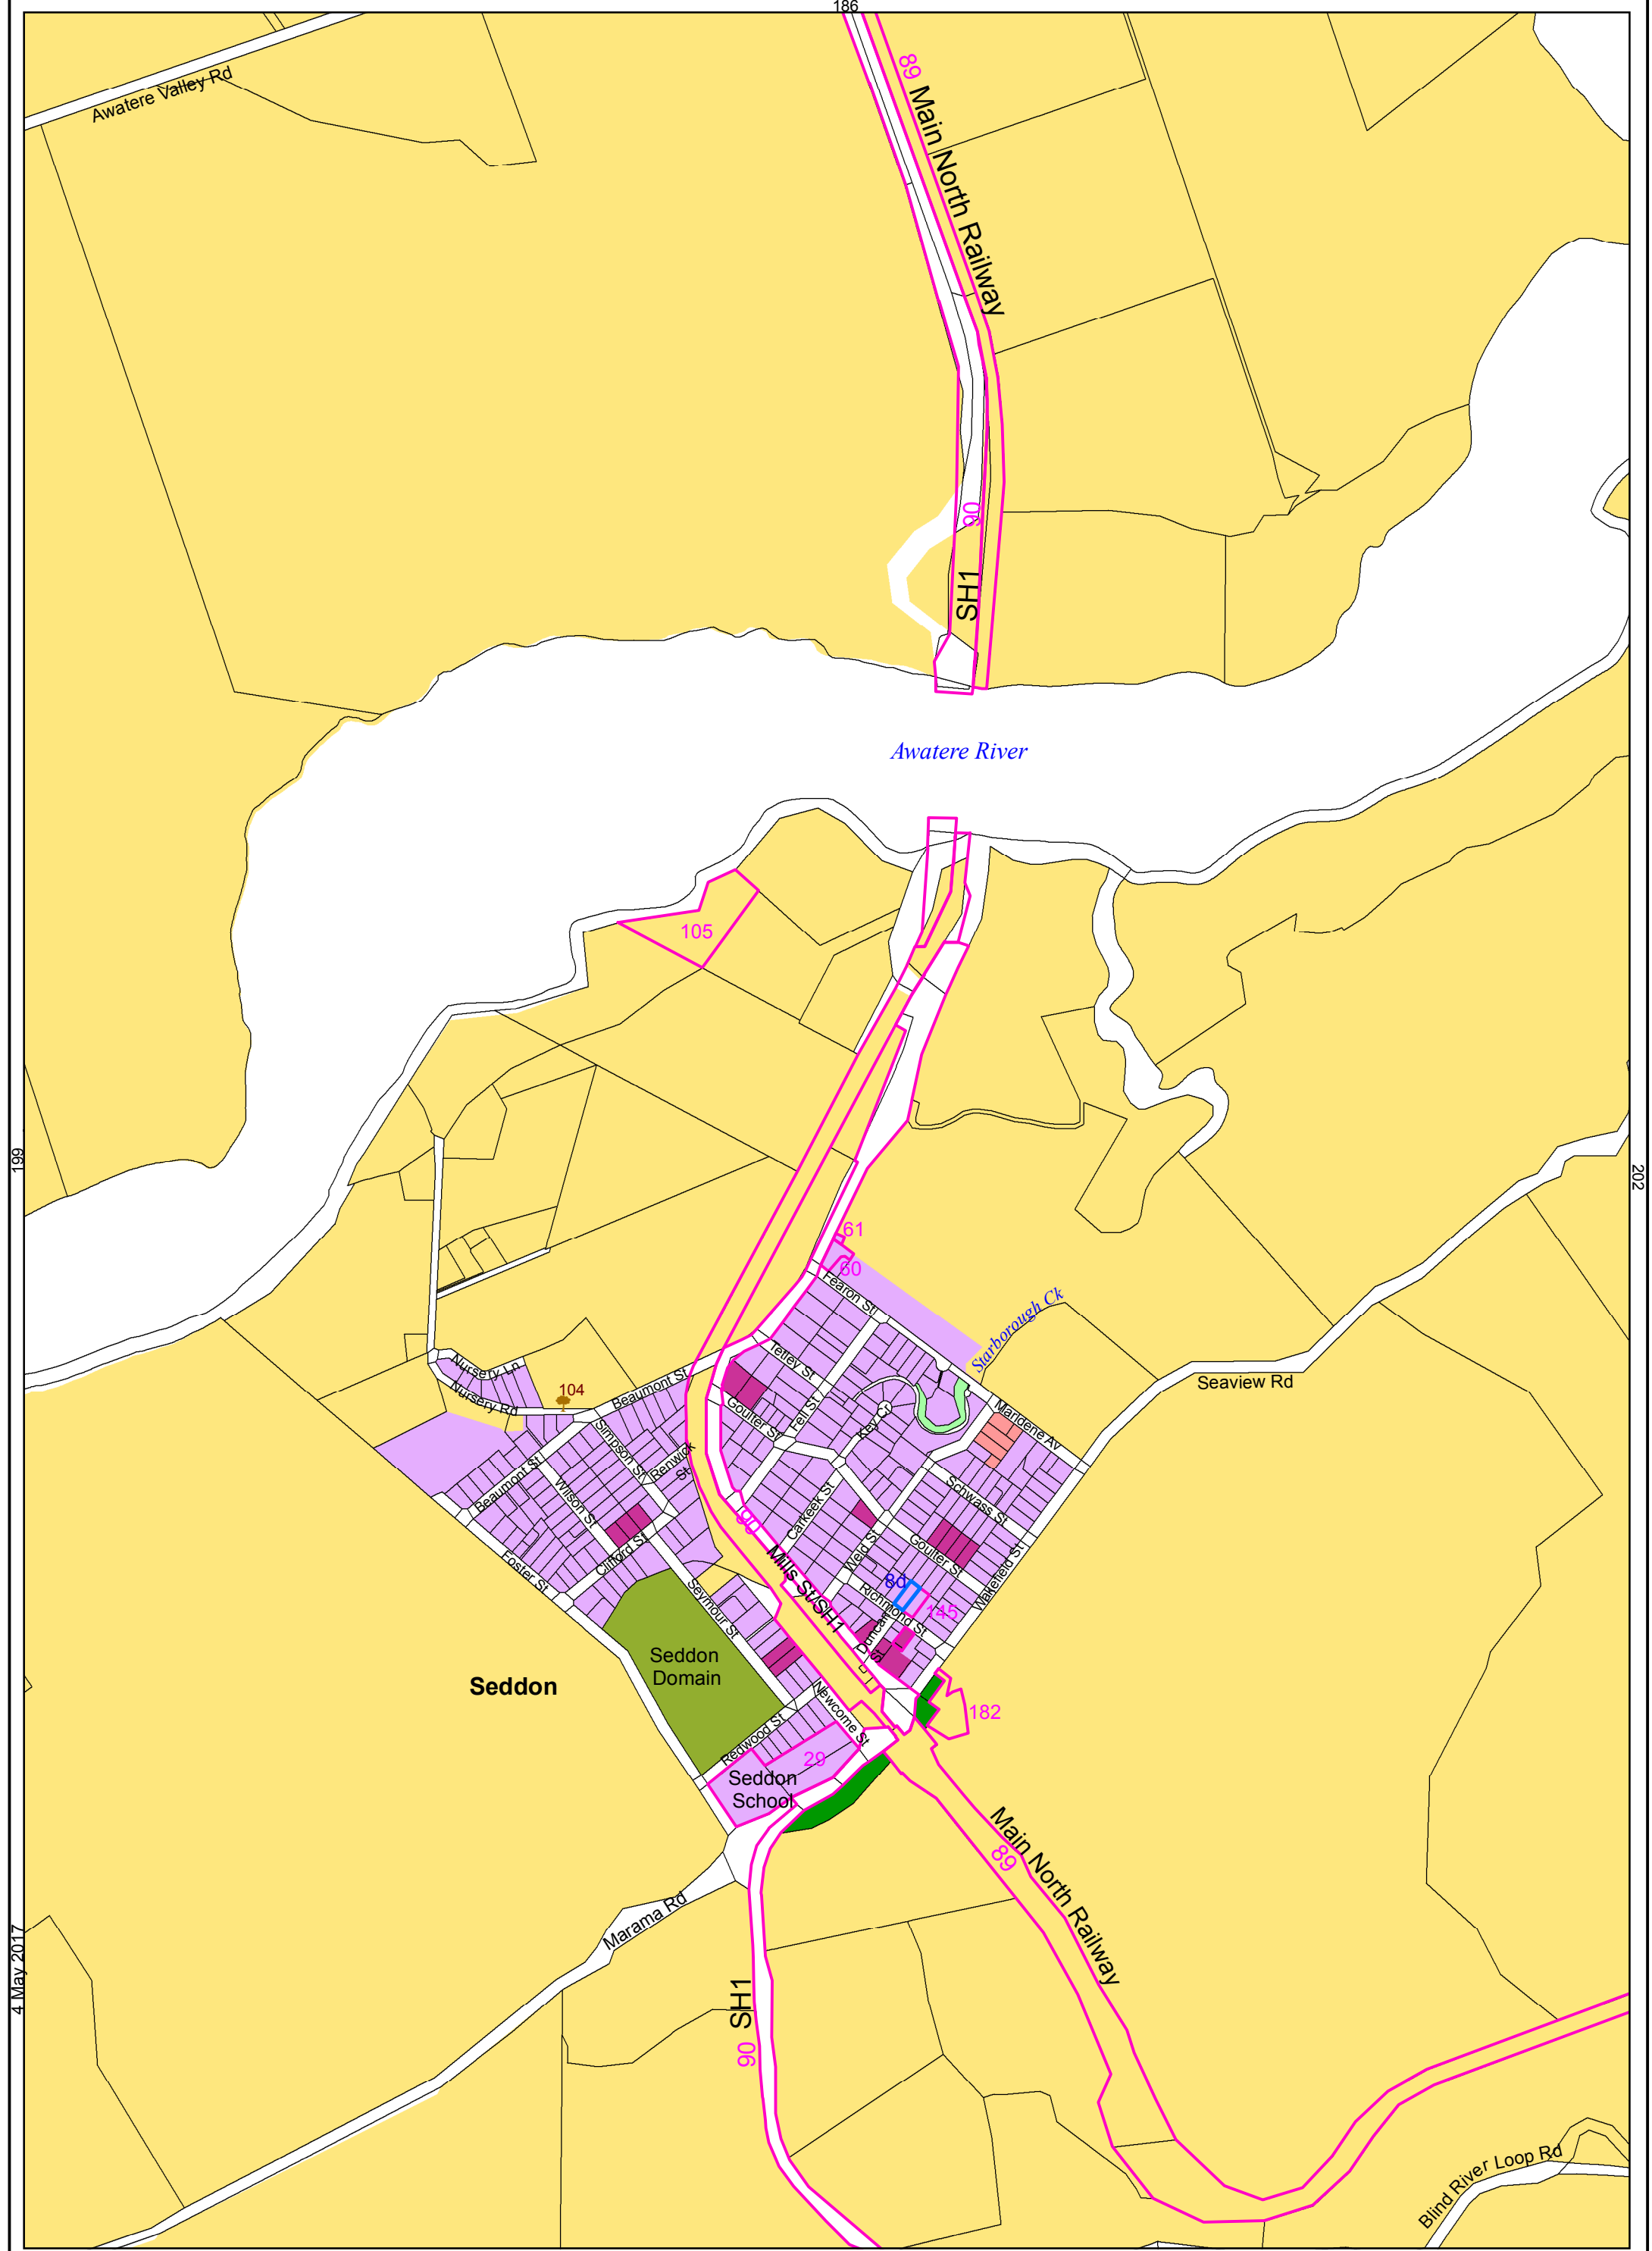

Waihopai to Avon River

Map 194

194

196

June 2008

Scale: 1: 30000
Original drawn scale for printing at A3

Avon River

Map 195

Altimarloch, Awatere Valley

Map 197

Blairich to Richmond Brook

198

4 May 2017

186

204

202