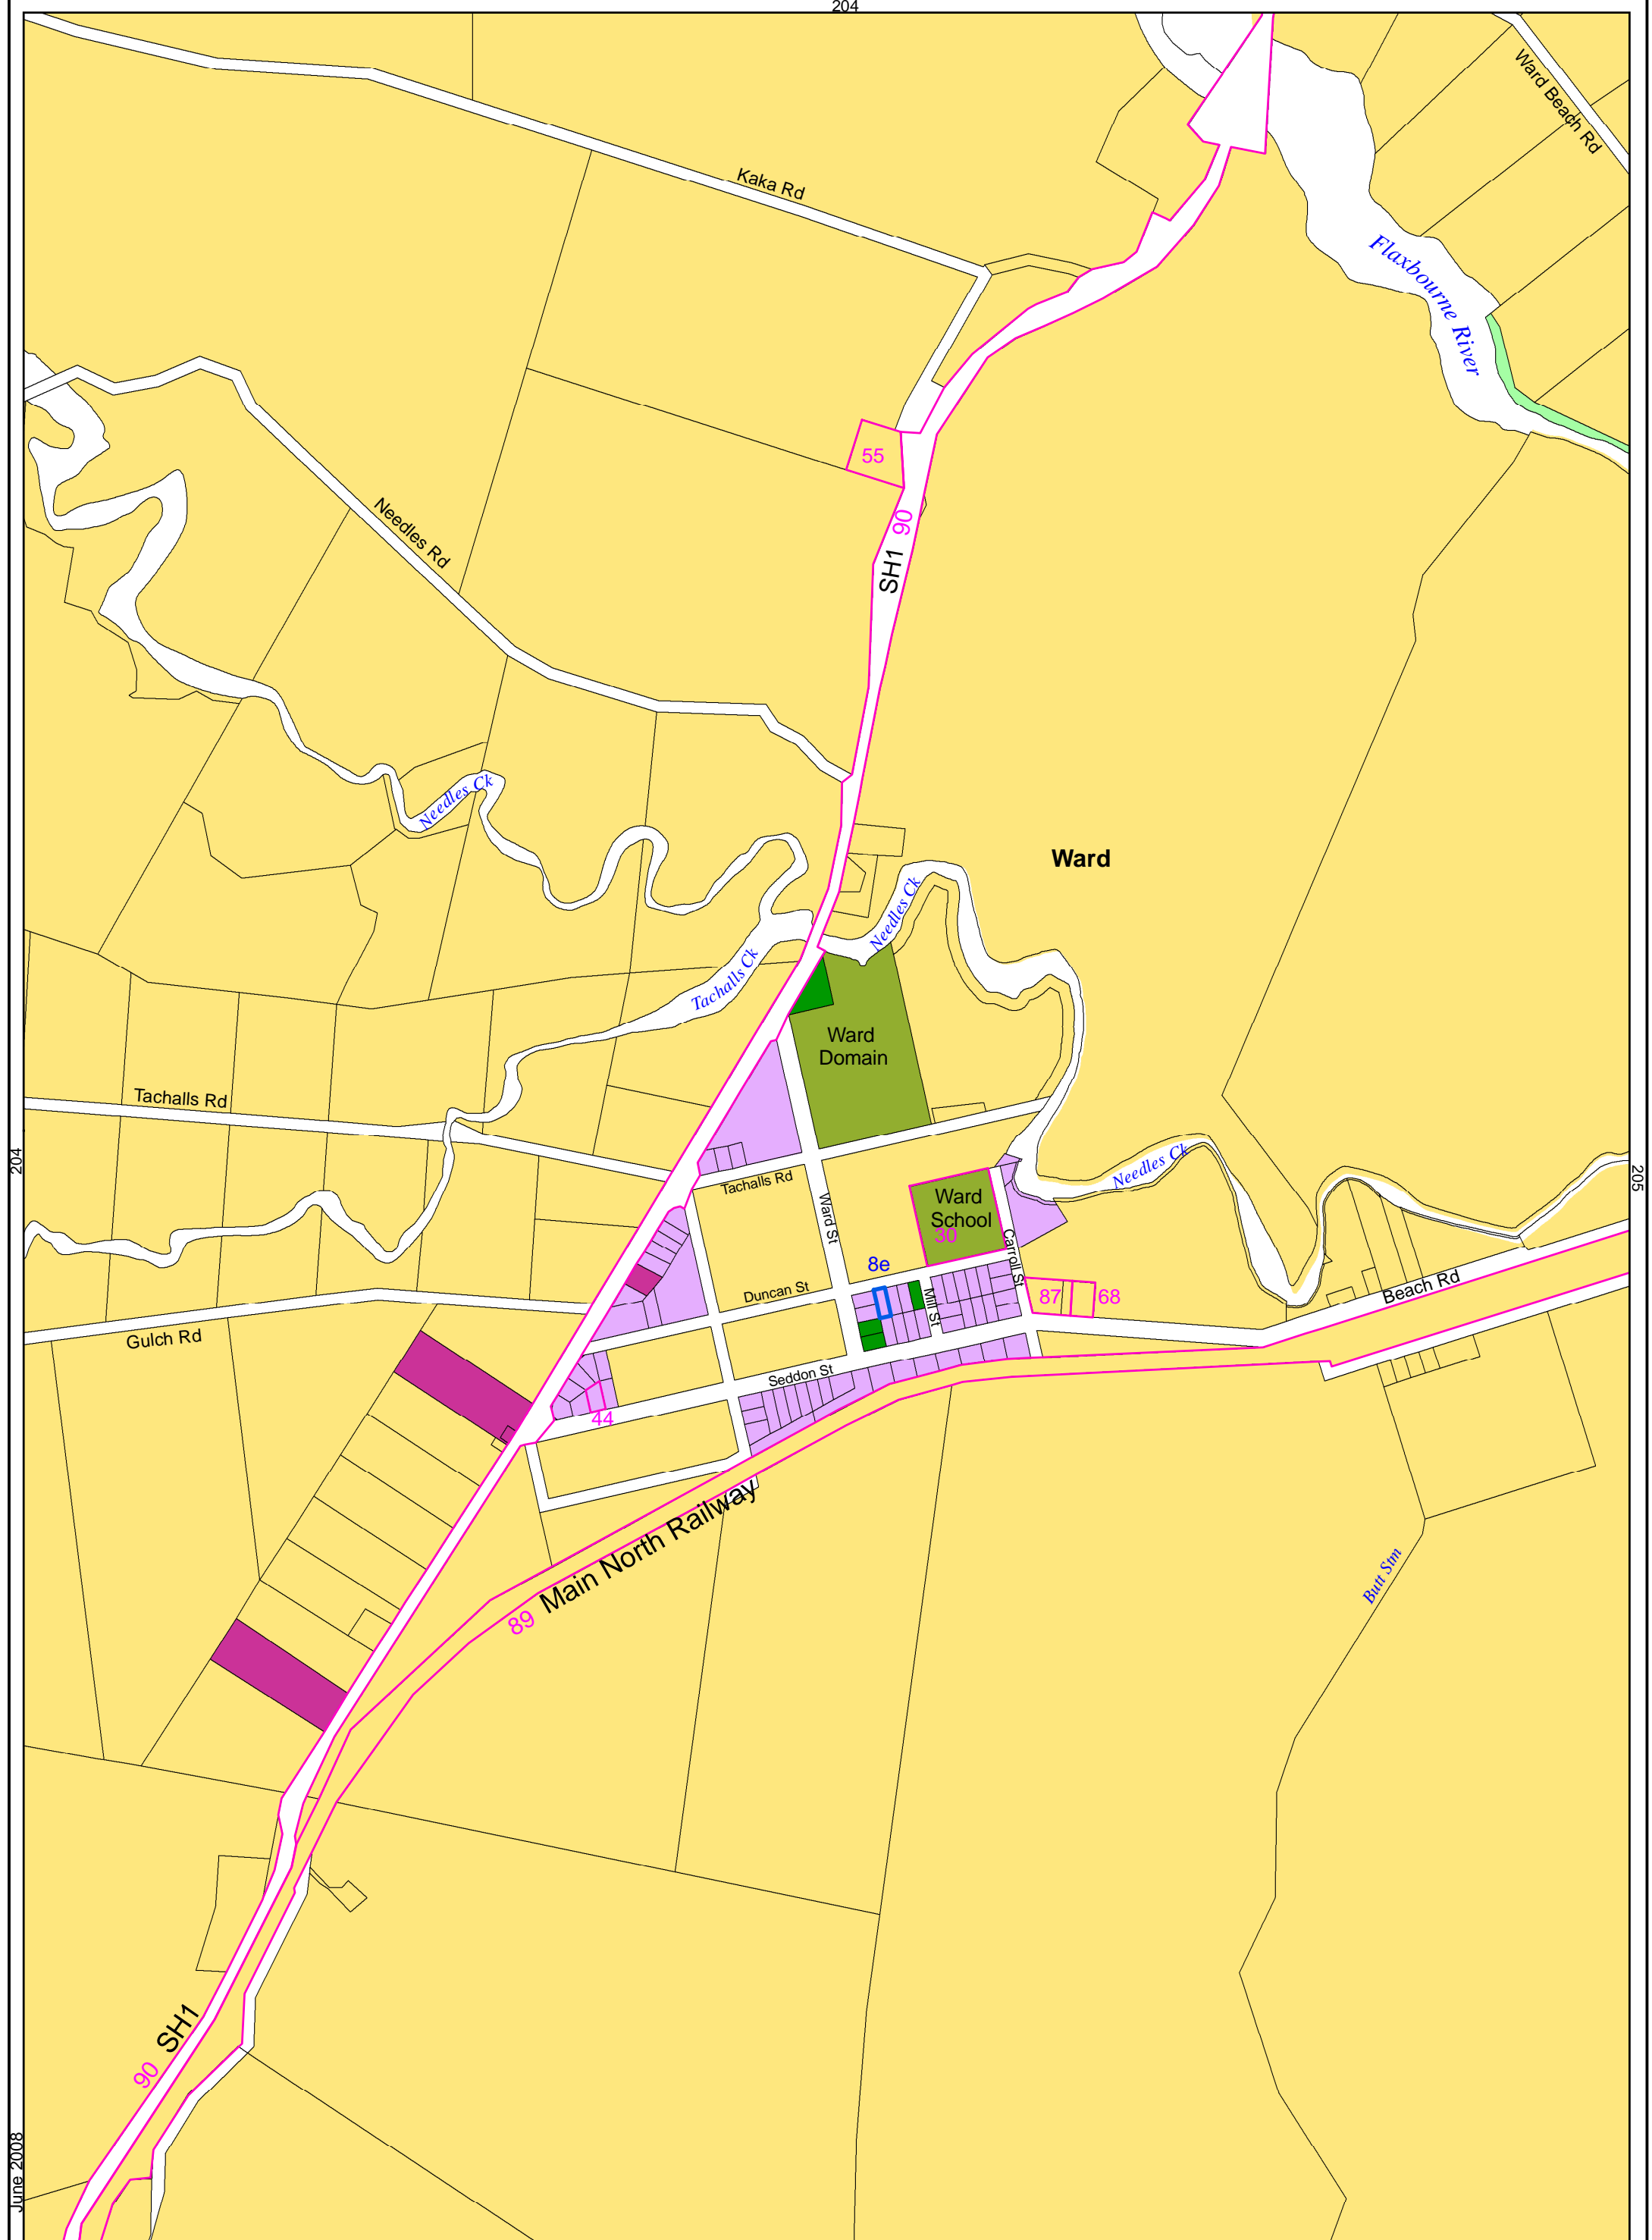

June 2008

Scale: 1: 10000
Original drawn scale for printing at A3

Ward

Map 201