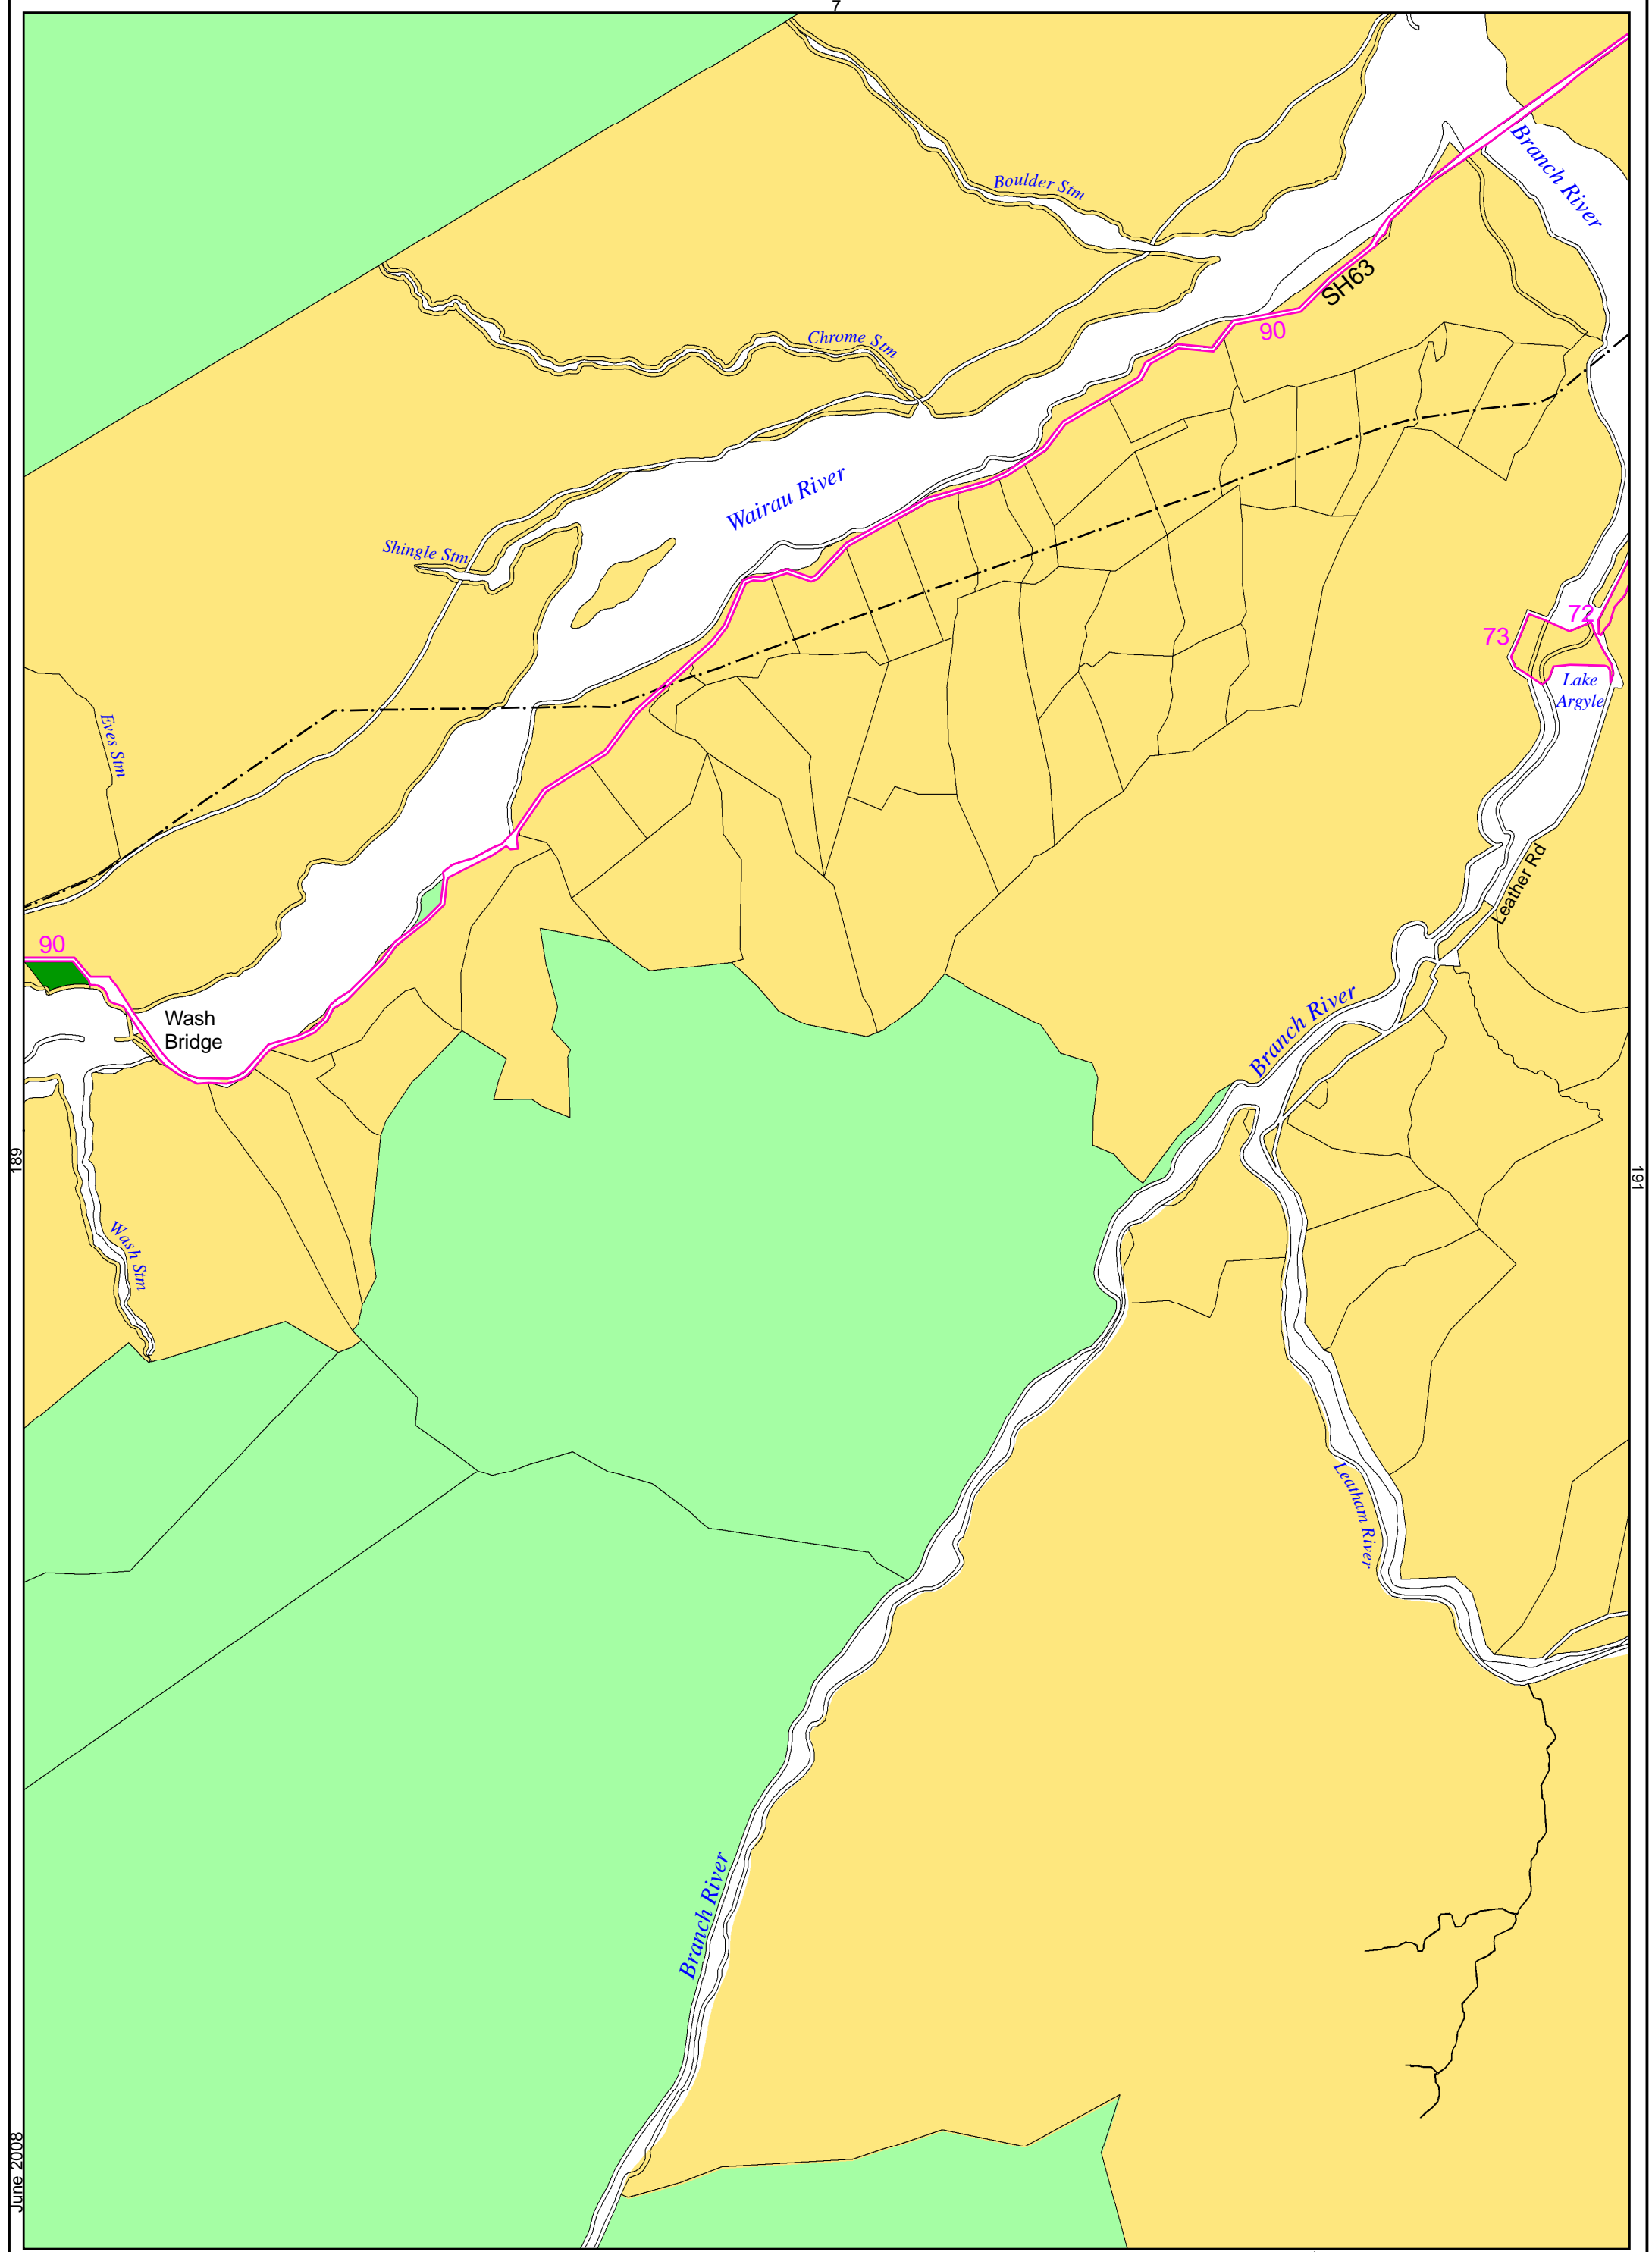

7

Scale: 1: 30000
Original drawn scale for printing at A3

Wairau River & Red Hills

7	7
188	190
7	7

Map 189

June 2008

189

191

June 2008

Scale: 1: 30000
Original drawn scale for printing at A3

Branch River

7	7
189	191
7	7

Map 190

190

172

192

Waihopai to Spray River

Map 193

193

195

175

June 2008

8

Scale: 1: 30000
Original drawn scale for printing at A3

Waihopai to Avon River

Map 194

194

196

June 2008

Scale: 1: 30000
Original drawn scale for printing at A3

Avon River

Map 195