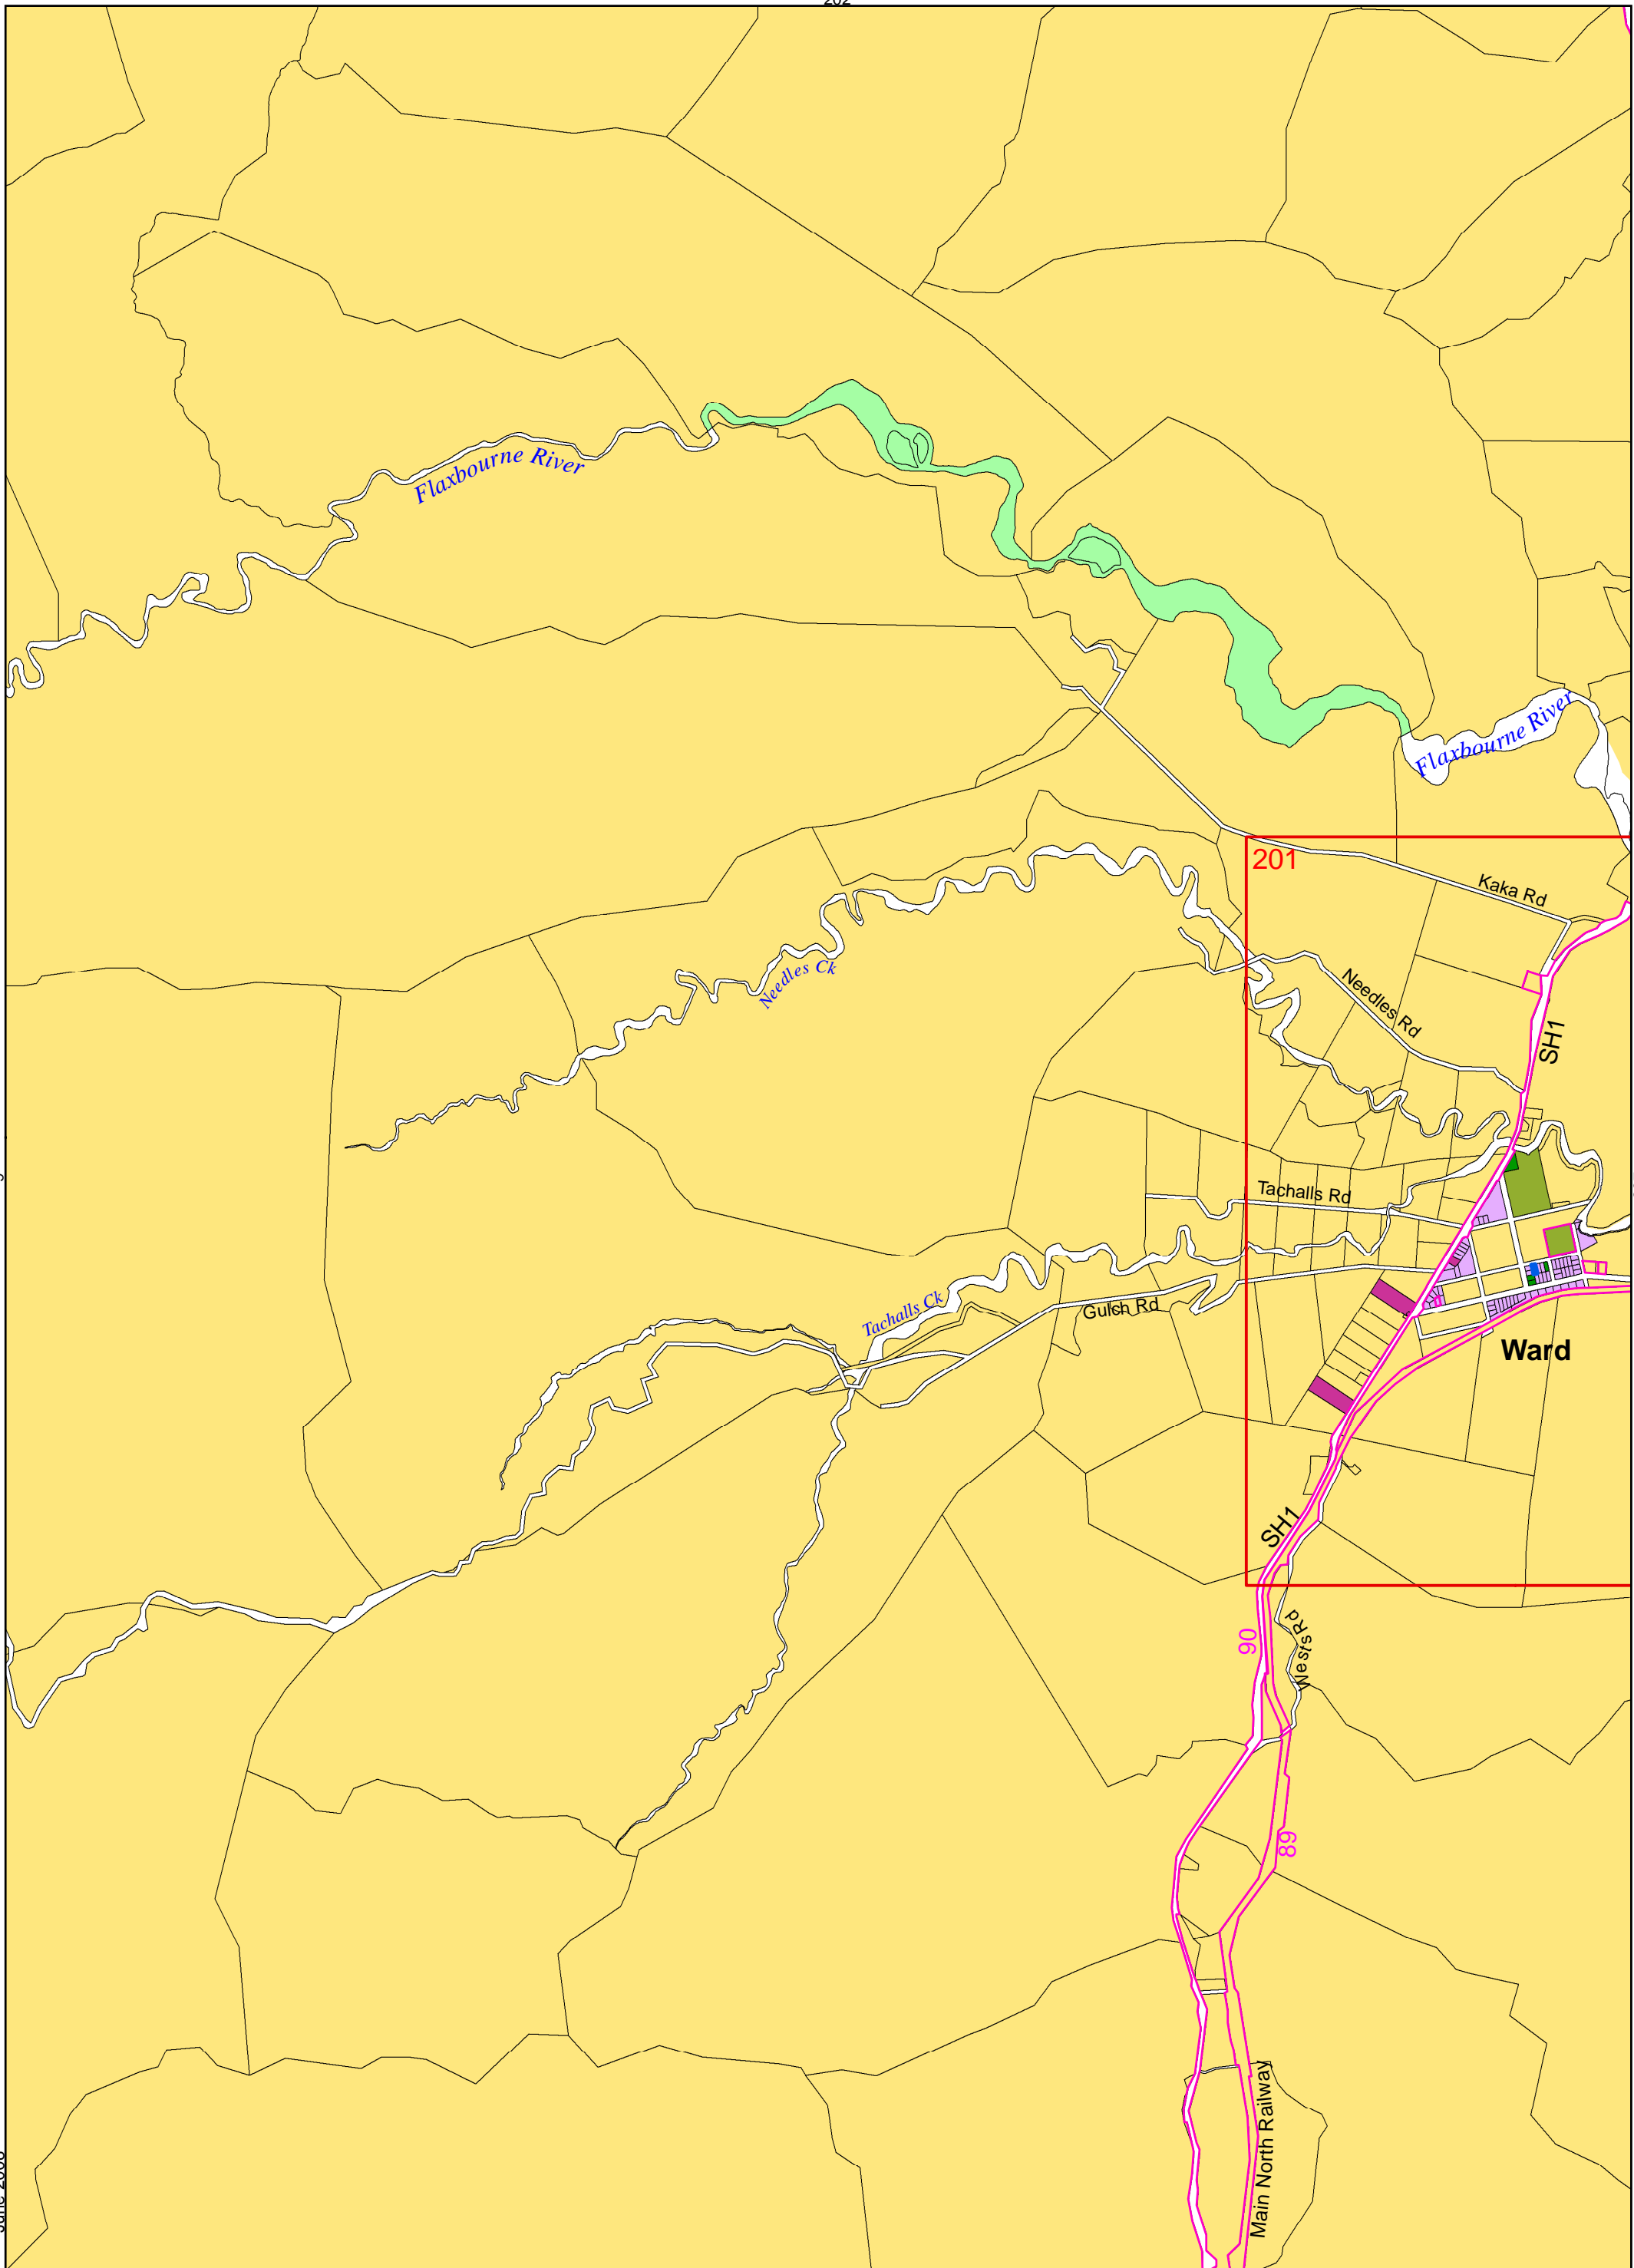

Scale: 1: 30000
Original drawn scale for printing at A3

Ward & Flaxbourne River

Map 204