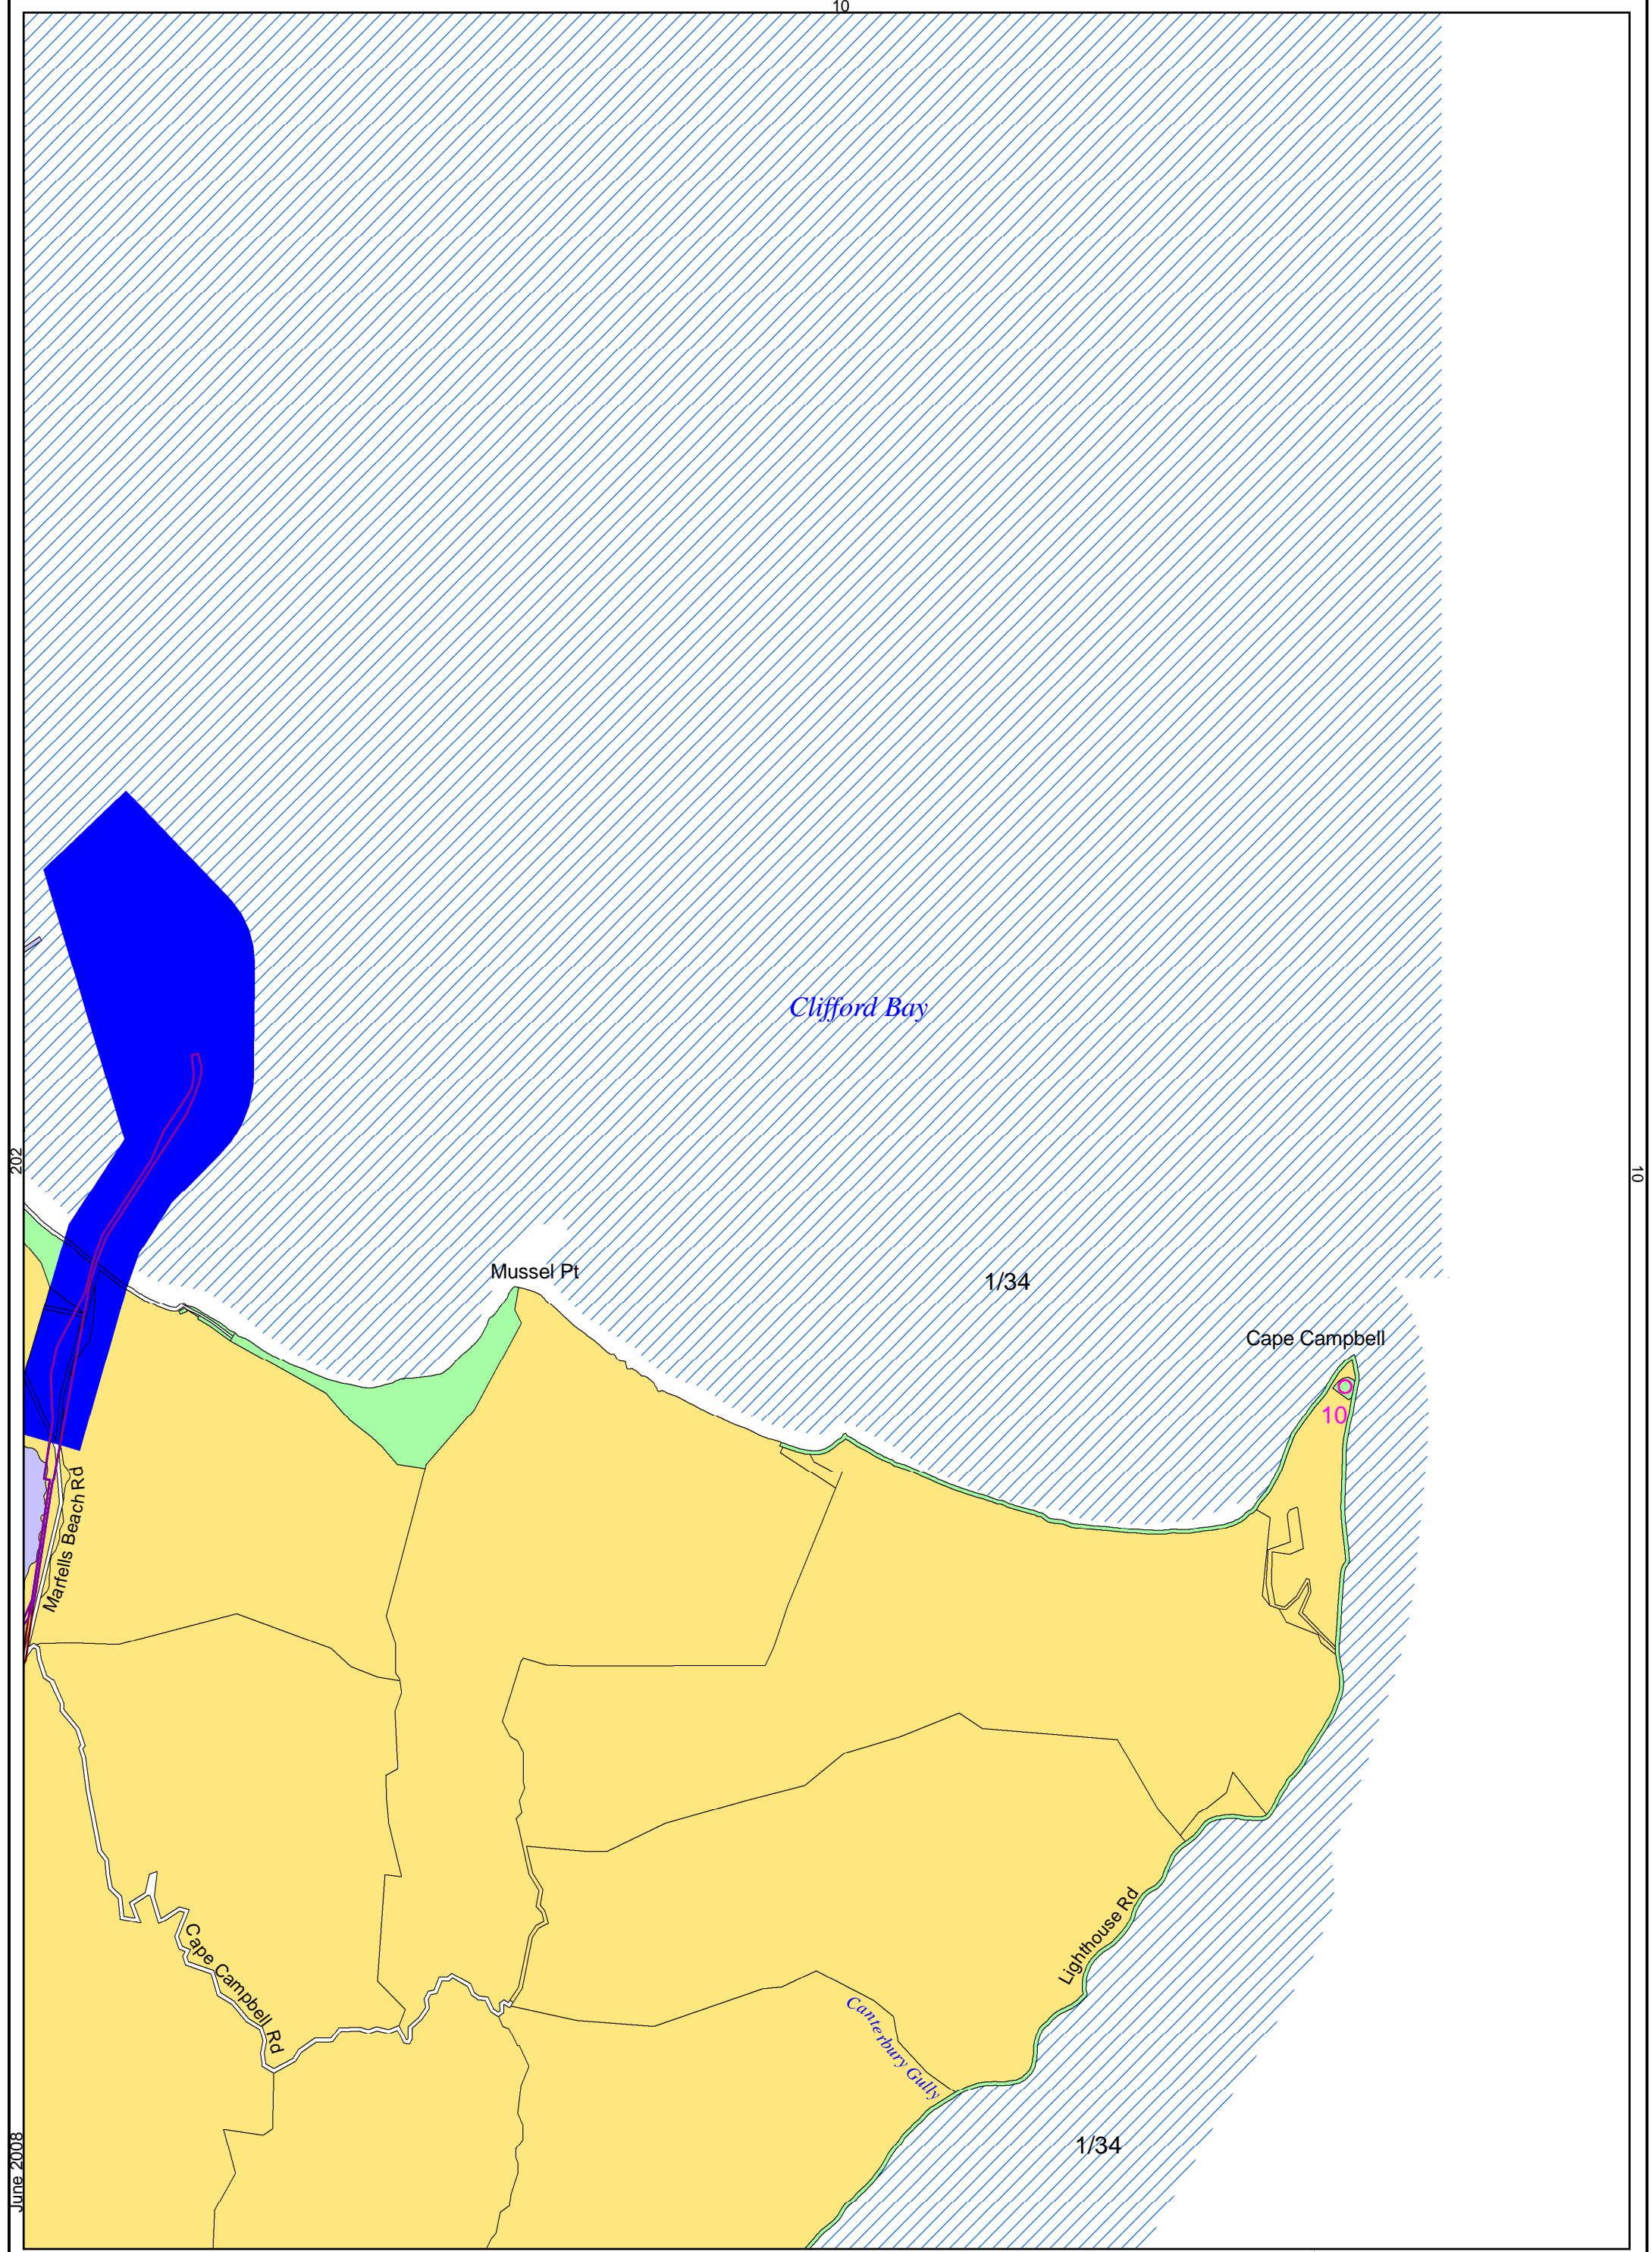

204

Scale: 1:30000
Original drawn scale for printing at A3

Blind River & Lake Grassmere

Map 202

202

10

10

June 2008