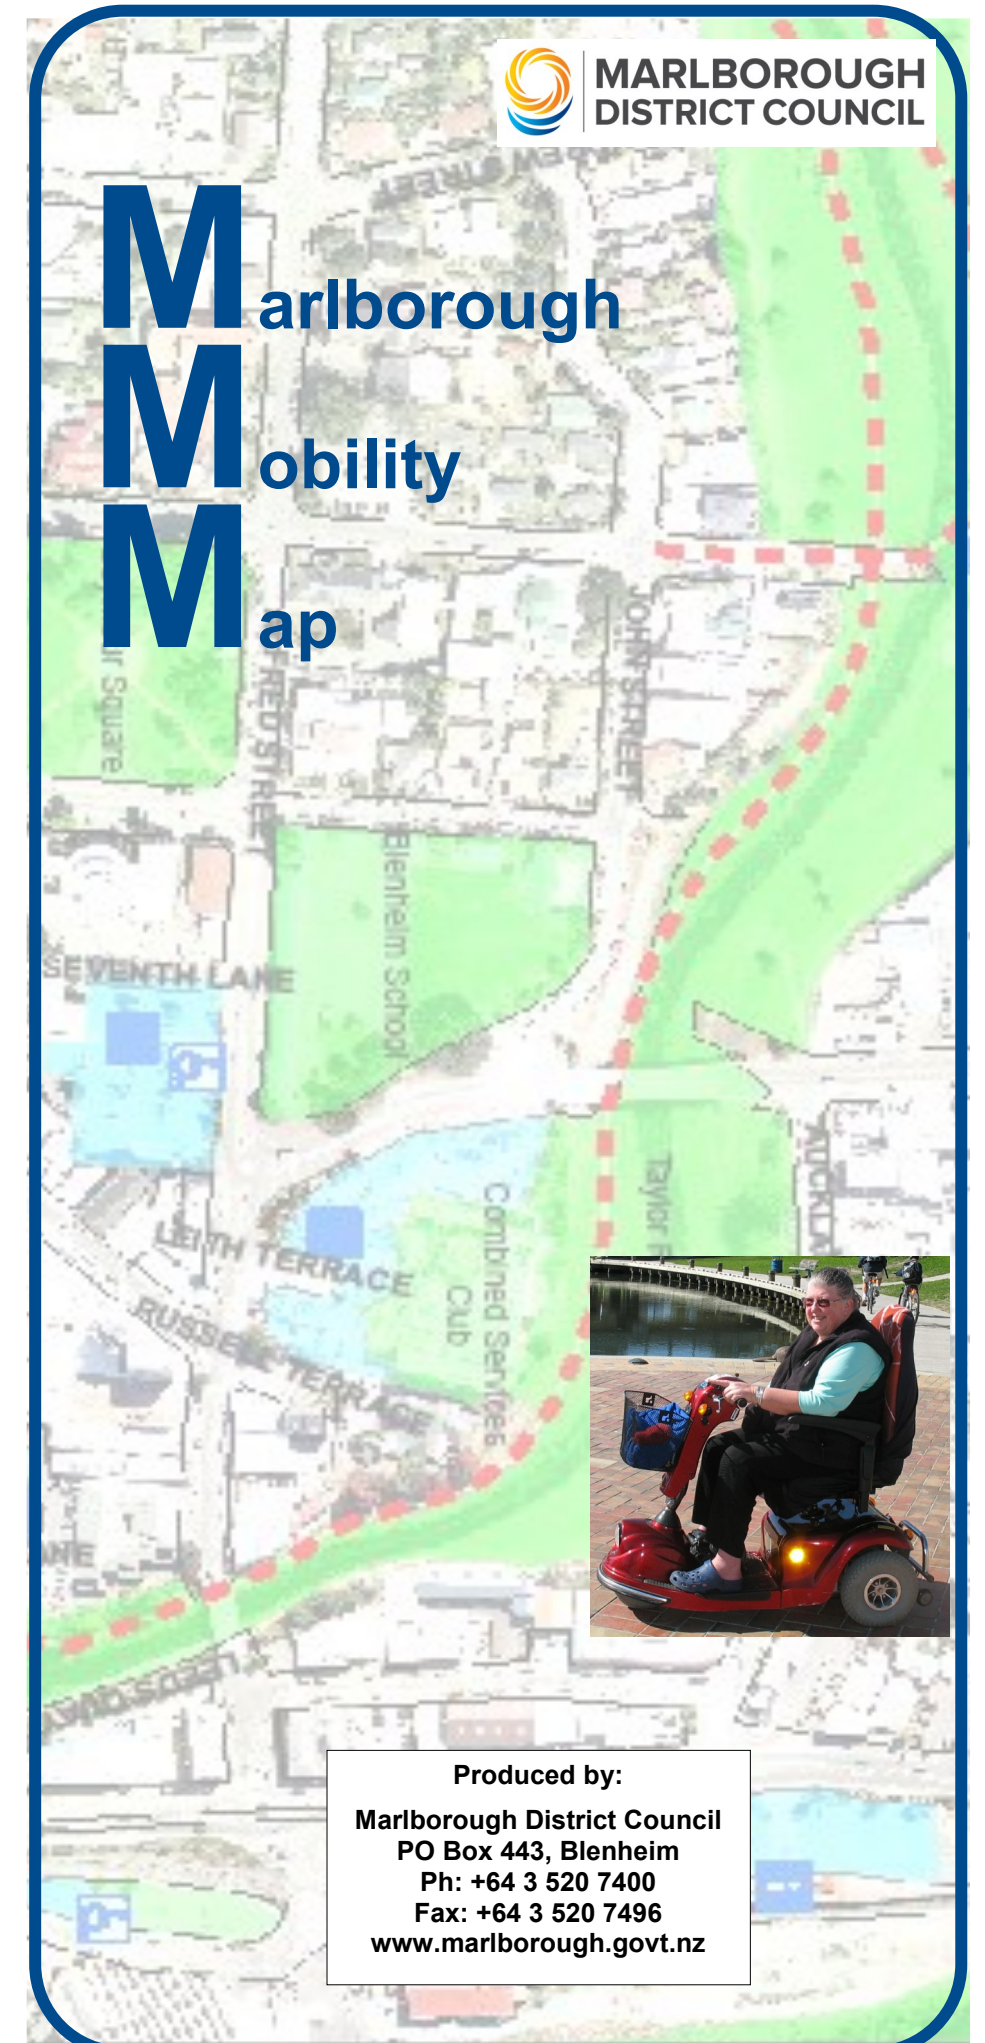

Post Shop - Springlands Mall

ATM - Springlands Mall

Disabled Access Toilet - Springlands Mall

Renwick

Disabled Parking - Renwick Supervalue

Post Centre - High Street

Disabled Access Toilet - Bowling Club, northern end of Uxbridge Street.

Havelock

Disabled Access Toilet

- Main Road
- Marina

Seddon

Disabled Access Toilet - Mills Street, (State Highway 1).

Scooter Hire

Spokesman Cycles
61 Queen Street
Blenheim 7201
Ph. (03) 578 0433

Wheelchair Hire

Red Cross
33 Redwood Street
Blenheim 7201
Ph. (03) 578 6134

Accessible Shower Facilities

Stadium 2000, Kinross Street, Blenheim
Havelock, Picton & Waikawa Marinas

Firms Offering Courtesy Wheelchairs

The Warehouse - Redwood Street, Blenheim

Countdown Supermarket - 51 Arthur Street, Blenheim

New World Supermarket - Main Street, Blenheim

Farmers - Cnr Market and High Streets, Blenheim

Marlborough Mitre 10 Mega - Alabama Road, Blenheim

Clubs of Marlborough - 42 Alfred Street, Blenheim

Picton RSA - 64-72 Wellington Street, Picton

Disabled Parking Concessions

If a mobility card is correctly displayed, the following applies:

Time Extensions

- P5 - No extension
- P10 - Extended to 20 minutes
- P15 - Extended to 30 minutes
- P30 - Extended to 60 minutes
- P60 - Extended to two hours

Metered Kerb Parking - payment required, double the time paid for. Maximum time two hours.

Off-Street Metered Carpark - Payment required. Double the time paid for.