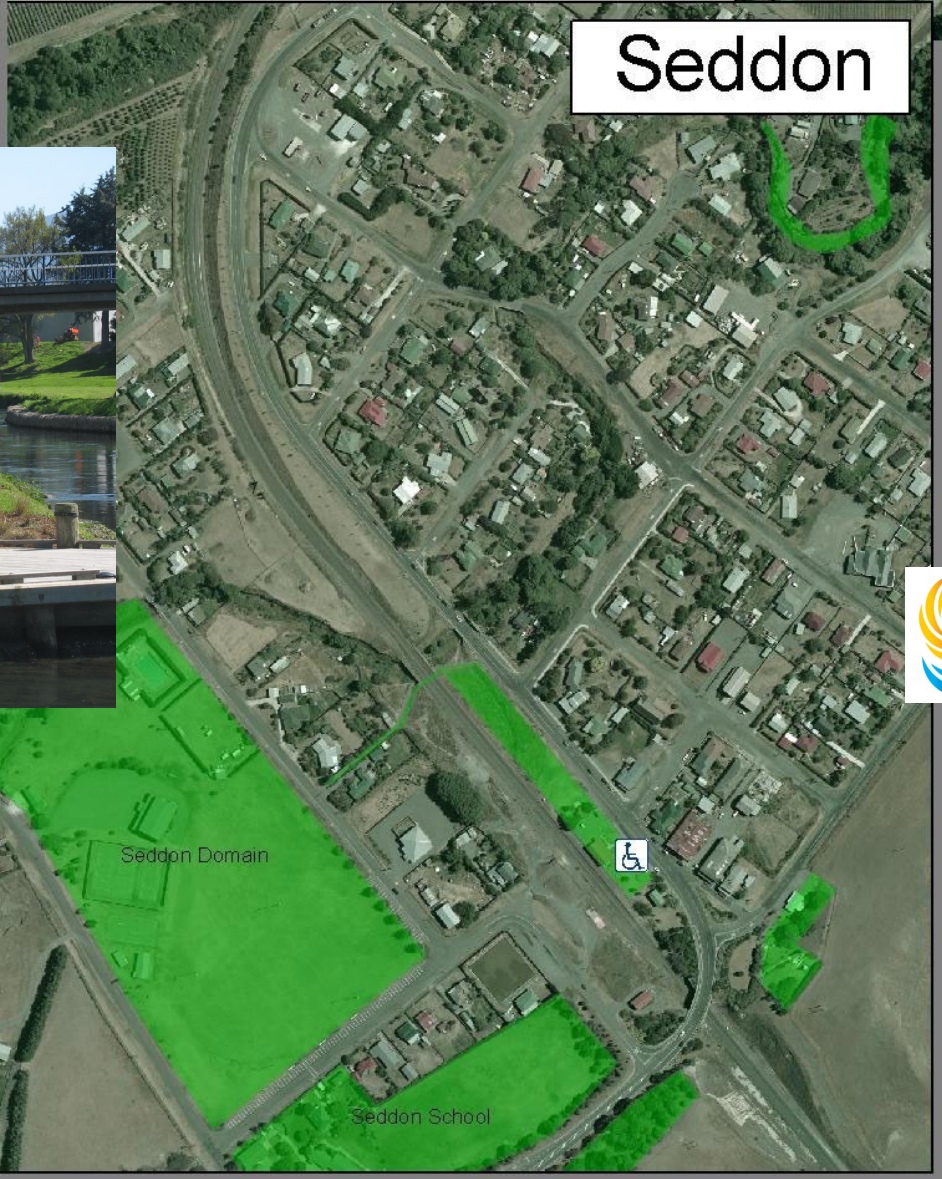

Off-Street Metered Carpark - Payment required. Double the time paid for.

Havelock

Ward

Seddon

Legend

-  Disabled Parking
-  **MDC** rking
-  Taxi Stand
-  Information
-  Accessible Toilet
-  Reserve

1:5000

Blenheim