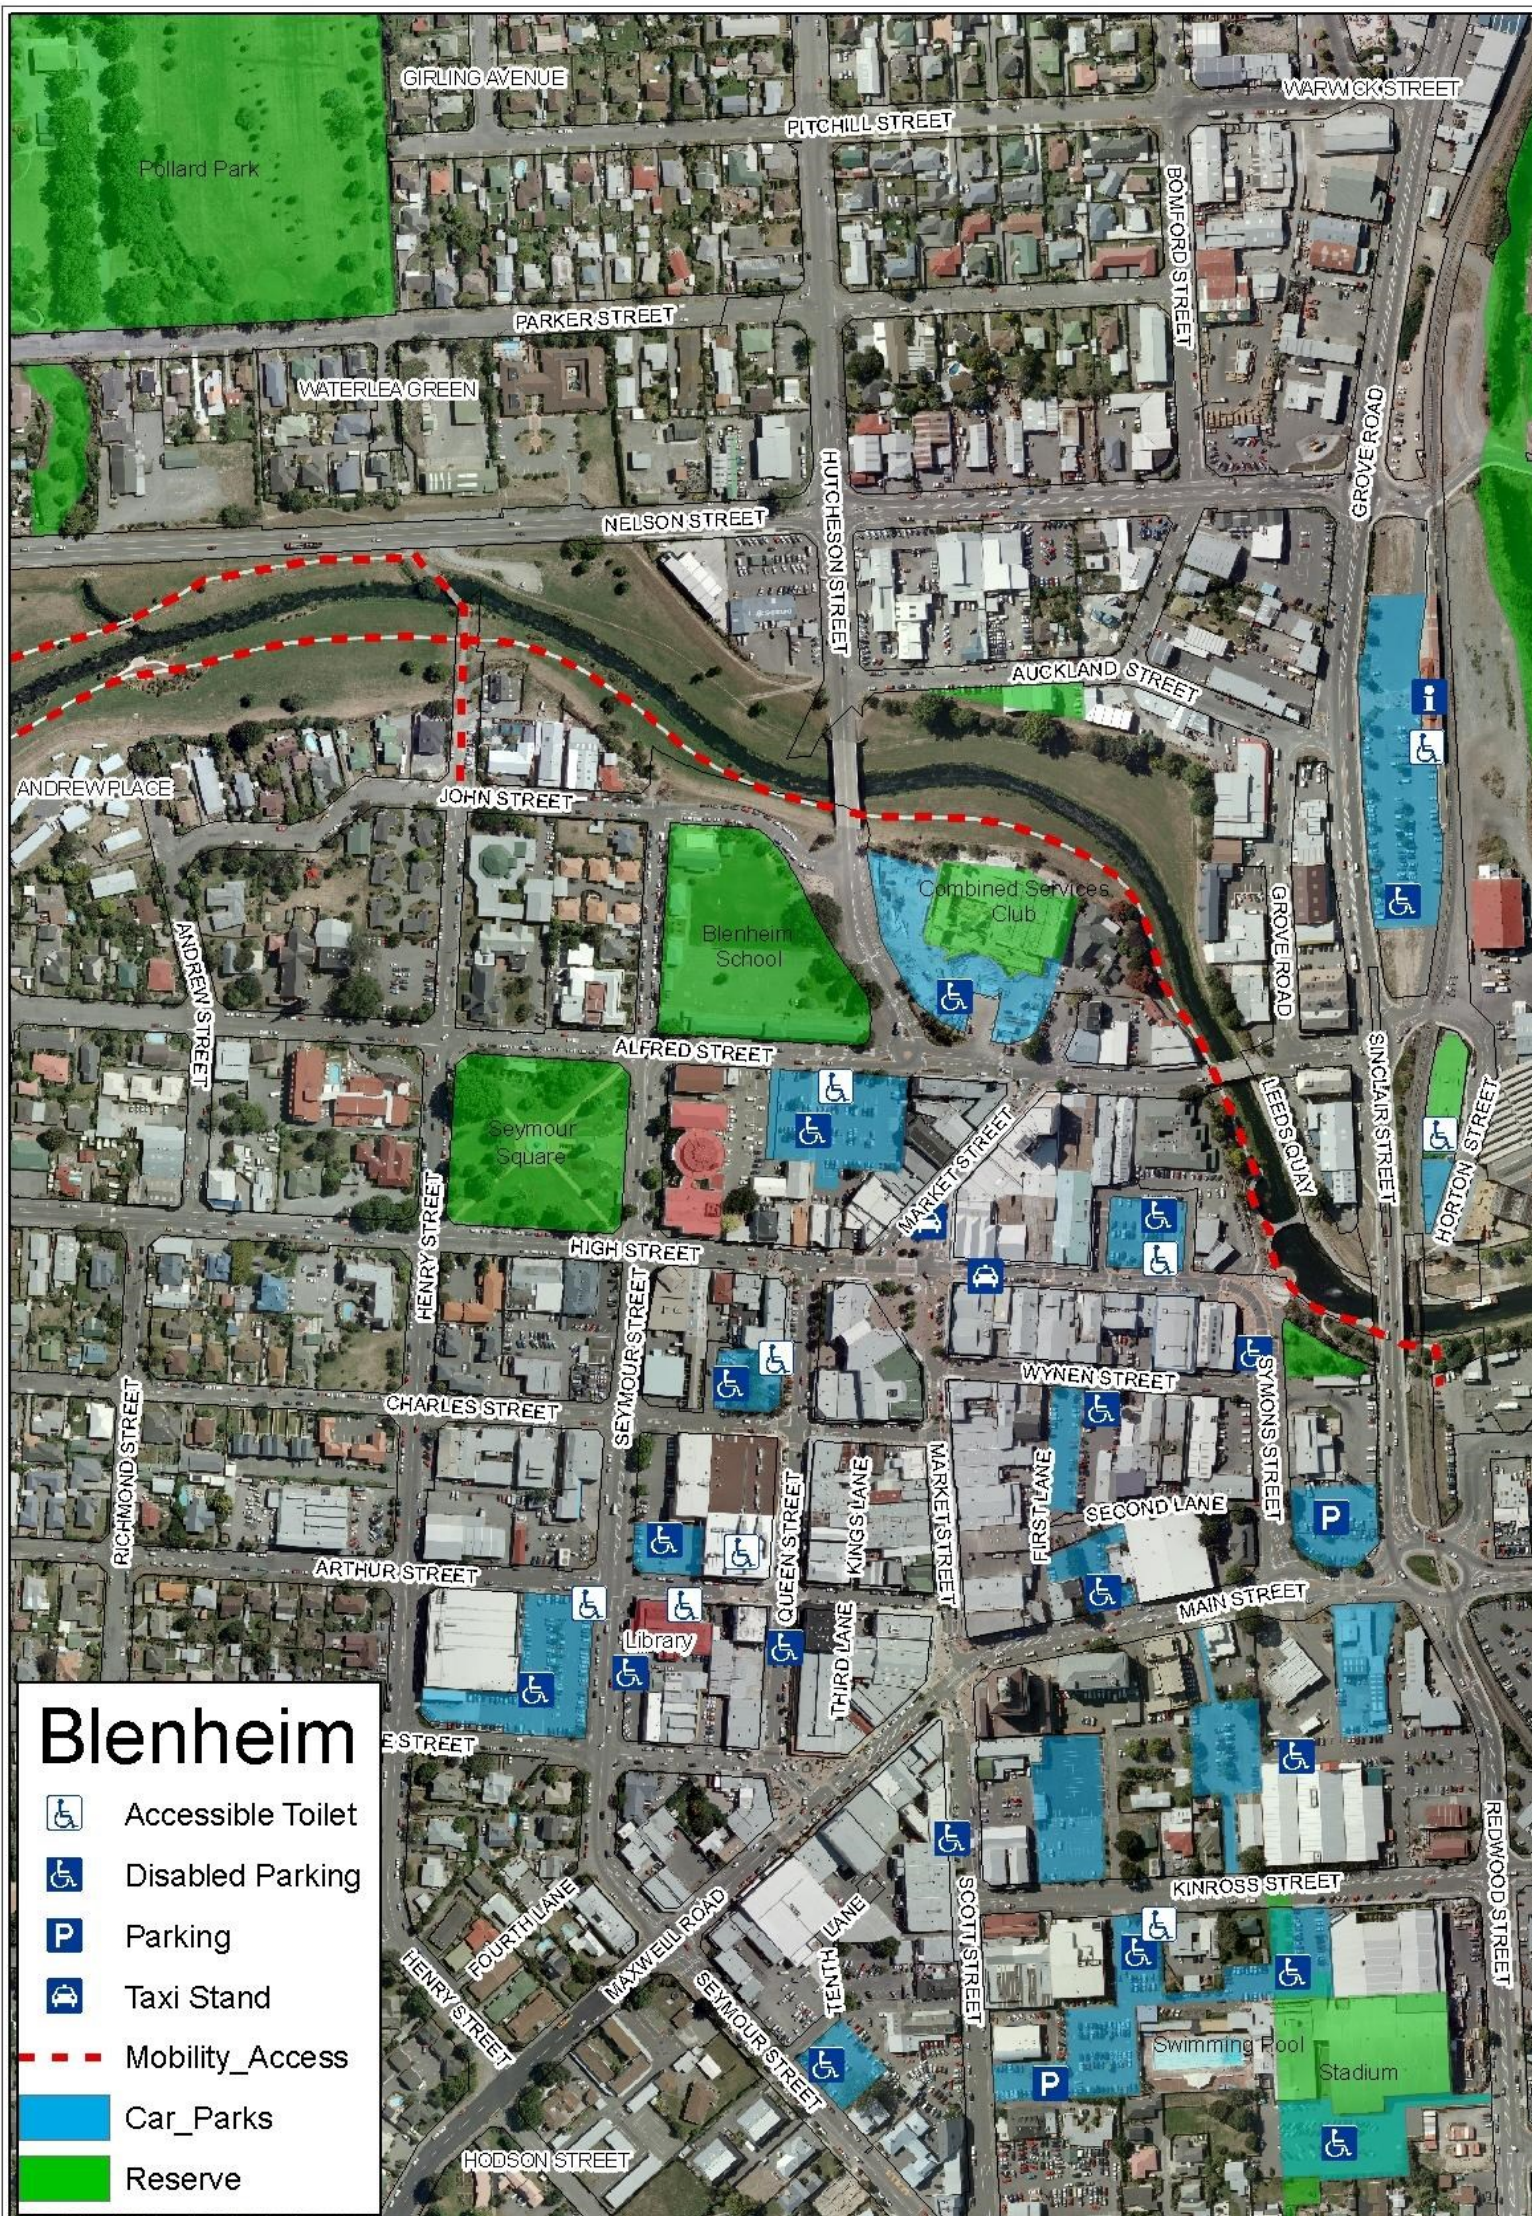

Blenheim

- Accessible Toilet
- Disabled Parking
- Parking
- Taxi Stand
- Mobility_Access
- Car_Parks
- Reserve