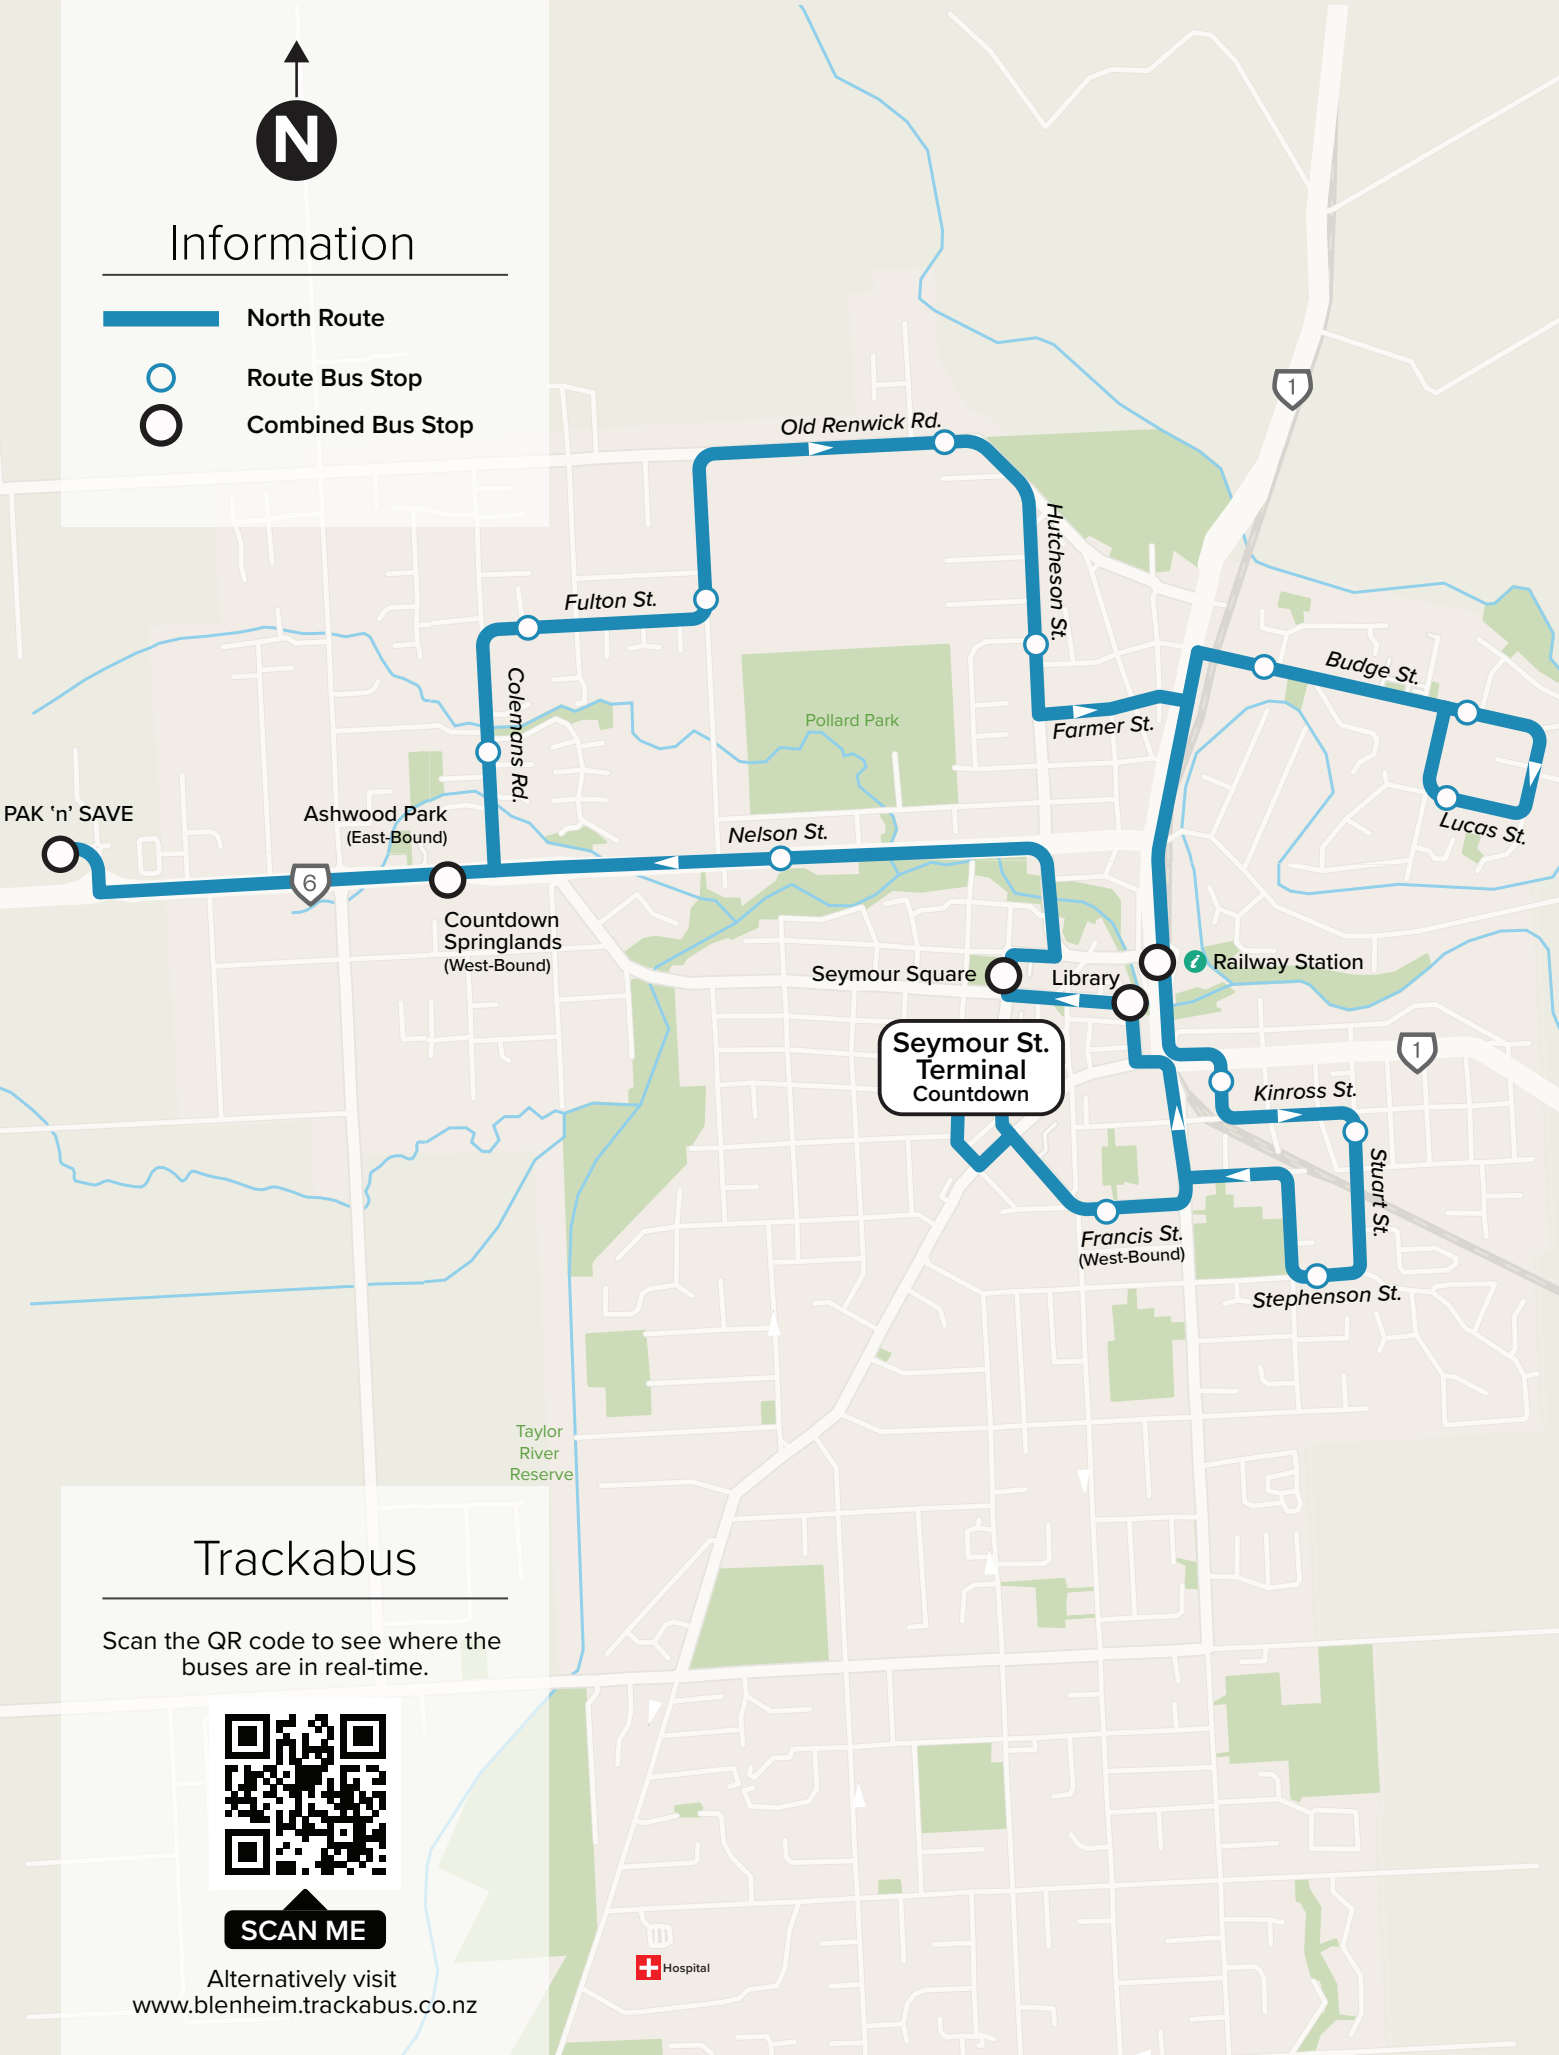

## Marlborough Bus Service SPRINGLANDS - RIVERSDALE North Route

### How to catch the bus

1. Check the route map for the service you require and pickup point nearest to you.
2. Choose the time you wish to travel and be at the stop at least 5 minutes prior.
3. Please signal the driver when you see your bus approaching.
4. Bring cash – this is a cash only bus service.

### SuperGold

SuperGold card holders travel for free only on services between 9.00am and 3.00pm.

ADULT \$2 | CHILD / STUDENT \$1 | SUPERGOLD FREE | UNDER 5 FREE

LOCATION	WEEKDAYS				SATURDAY		
	am	pm	pm	pm	am	pm	pm
<b>Seymour St Terminal</b>	<b>9.45</b>	<b>11.15</b>	<b>12.45</b>	<b>2.15</b>	<b>9.40</b>	<b>11.05</b>	<b>12.25</b>
Te Kahu o Waipuna, Library	9.50	11.20	12.50	2.20	9.45	11.10	12.30
Seymour Square	9.52	11.21	12.51	2.21	9.46	11.11	12.31
39 Nelson St	9.56	11.25	12.55	2.25	9.50	11.15	12.35
Countdown, Springlands	9.57	11.26	12.56	2.26	9.51	11.16	12.36
PAK'nSAVE	10.00	11.29	12.59	2.29	9.54	11.19	12.39
Ashwood Park, Middle Renwick Rd	10.02	11.31	1.01	2.31	9.56	11.21	12.41
35 Colemans Rd	10.03	11.32	1.02	2.32	9.57	11.22	12.42
44 Fulton St /1 The Willows	10.04	11.33	1.03	2.33	9.58	11.23	12.43
59 McLauchlan St	10.05	11.34	1.04	2.34	9.59	11.24	12.44
12 Old Renwick Rd	10.07	11.36	1.06	2.36	10.01	11.26	12.46
44 Hutcheson St	10.09	11.38	1.08	2.38	10.03	11.00	12.48
43 Budge St	10.11	11.40	1.10	2.40	10.05	11.28	12.50
107 Budge St	10.13	11.41	1.11	2.41	10.06	11.30	12.51
31 Lucas St	10.14	11.42	1.12	2.42	10.07	11.31	12.52
Blenheim Railway Station	10.17	11.46	1.16	2.46	10.11	11.36	12.56
New World, Freswick St	10.20	11.49	1.19	2.49	10.14	11.39	12.59
15 Stuart St	10.21	11.50	1.20	2.50	10.15	11.40	1.00
68 Stephenson St	10.22	11.51	1.21	2.51	10.16	11.41	1.01
Lister Court, 16 Francis St	10.24	11.53	1.23	2.53	10.18	11.43	1.03
Seymour St Terminal	10.26	11.55	1.25	2.55	10.20	11.45	1.05

# Information

-  North Route
-  Route Bus Stop
-  Combined Bus Stop