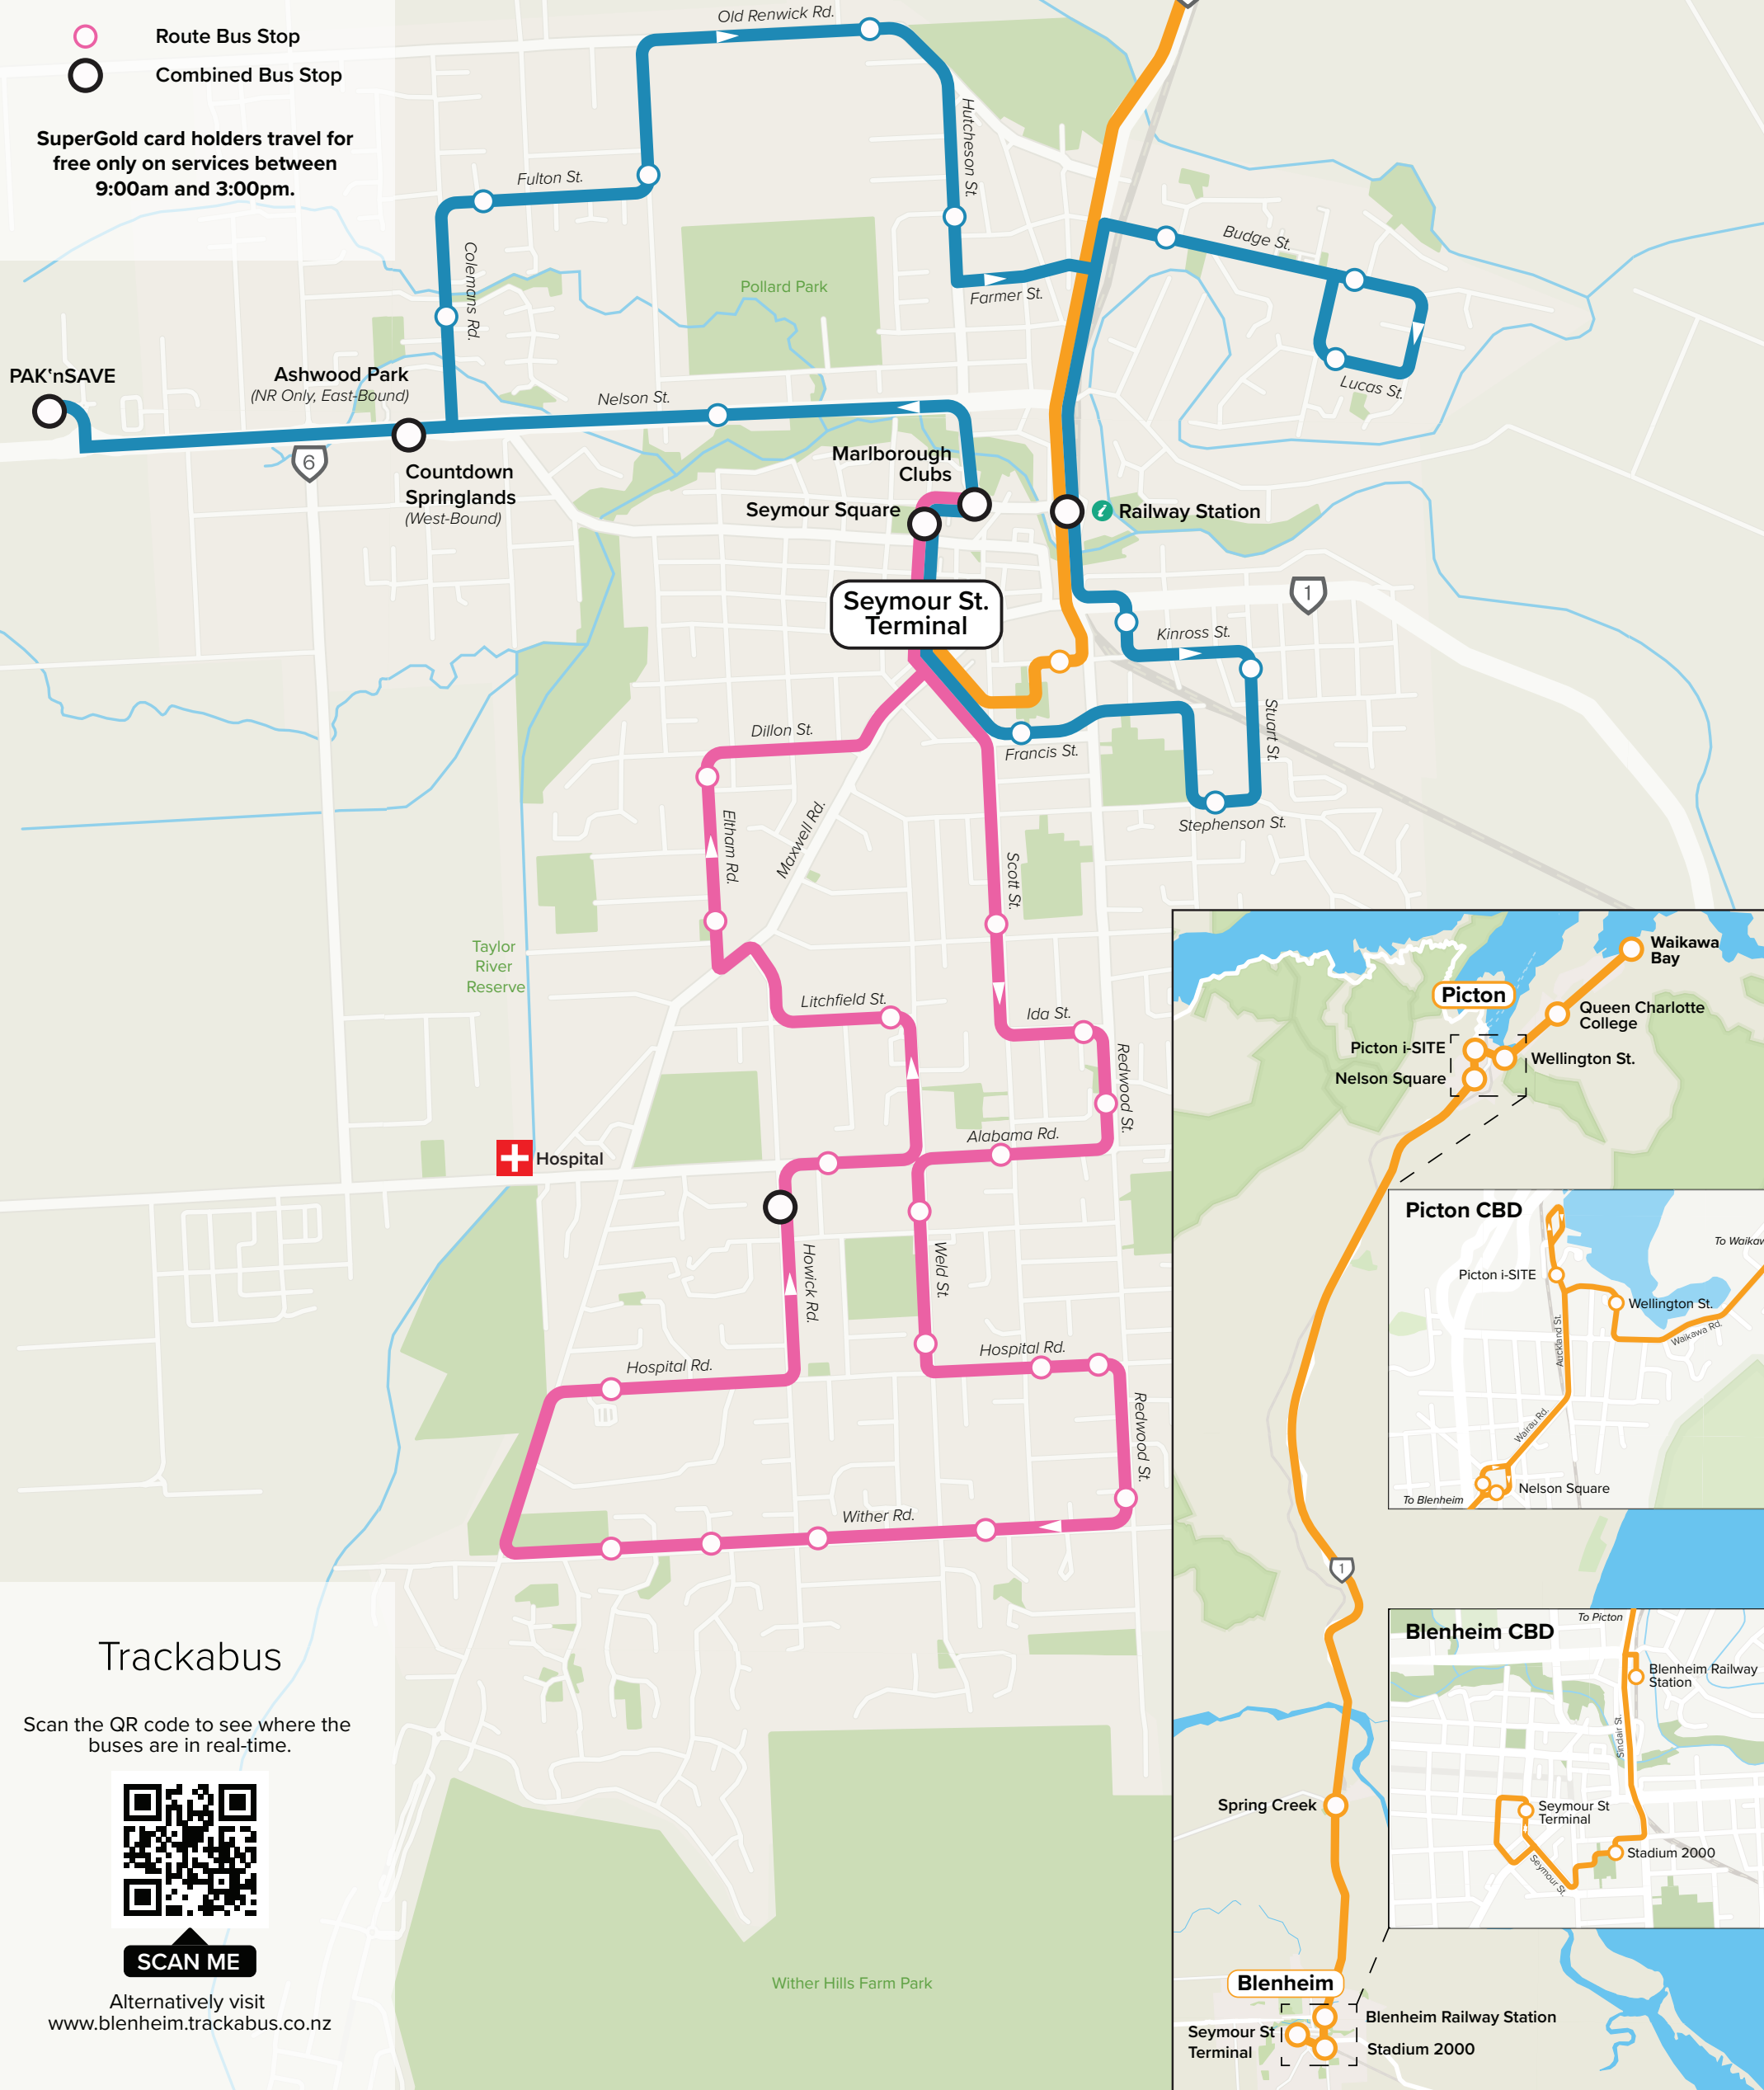

Information

- █ 1. North Route
- █ 2. South Route
- █ 3. Blenheim - Picton

- Route Bus Stop
- Combined Bus Stop

SuperGold card holders travel for free only on services between 9:00am and 3:00pm.

PAK'nSAVE

Ashwood Park (NR Only, East-Bound)

Countdown Springlands (West-Bound)

Seymour St. Terminal

To Spring Creek Picton/Waikawa ↑

Trackabus

Scan the QR code to see where the buses are in real-time.

SCAN ME

Alternatively visit www.blenheim.trackabus.co.nz

2 REDWOODTOWN - WITHERLEA South Route

ADULT \$2 | CHILD / STUDENT \$1 | SUPERGOLD FREE | UNDER 5 FREE

LOCATION	WEEKDAYS				SATURDAY		
	am	pm	pm	pm	am	pm	pm
Seymour St Terminal	9.00	10.30	12.00	1.30	9.00	10.20	11.45
Te Kahu o Waipuna, Library	9.05	10.35	12.05	1.35	9.05	10.25	11.50
117 Scott St	9.11	10.41	12.11	1.41	9.11	10.31	11.56
21 Ida St	9.12	10.42	12.12	1.42	9.12	10.32	11.57
105 Redwood St	9.13	10.43	12.13	1.43	9.13	10.33	12.00
118 Alabama Rd	9.15	10.45	12.15	1.45	9.15	10.35	12.00
Countdown, Redwoodtown	9.16	10.46	12.16	1.46	9.16	10.36	12.01
149 Weld St	9.17	10.47	12.17	1.47	9.17	10.37	12.02
133 Hospital Rd	9.18	10.48	12.18	1.48	9.18	10.38	12.03
165 Hospital Rd	9.19	10.49	12.19	1.49	9.19	10.39	12.04
195 Redwood St	9.20	10.50	12.20	1.50	9.20	10.40	12.05
98 Wither Rd	9.21	10.51	12.21	1.51	9.21	10.41	12.06
54 Wither Rd	9.22	10.52	12.22	1.52	9.22	10.42	12.07
36 Wither Rd	9.23	10.53	12.23	1.53	9.23	10.43	12.08
18 Wither Rd	9.24	10.54	12.24	1.54	9.24	10.44	12.09
11 Hospital Rd	9.26	10.56	12.26	1.56	9.26	10.46	12.11
90 Howick Rd	9.28	10.58	12.28	1.58	9.28	10.48	12.13
65 Alabama Rd	9.30	11.00	12.30	2.00	9.30	10.50	12.15
Bethsaida, Litchfield St	9.32	11.02	12.32	2.02	9.32	10.52	12.17
Guides' Hall, 36 Eltham Rd	9.34	11.04	12.34	2.04	9.34	10.54	12.19
4 Eltham Rd	9.35	11.05	12.35	2.05	9.35	10.55	12.20
Seymour St Terminal	9.38	11.08	12.38	2.08	9.38	10.58	12.23