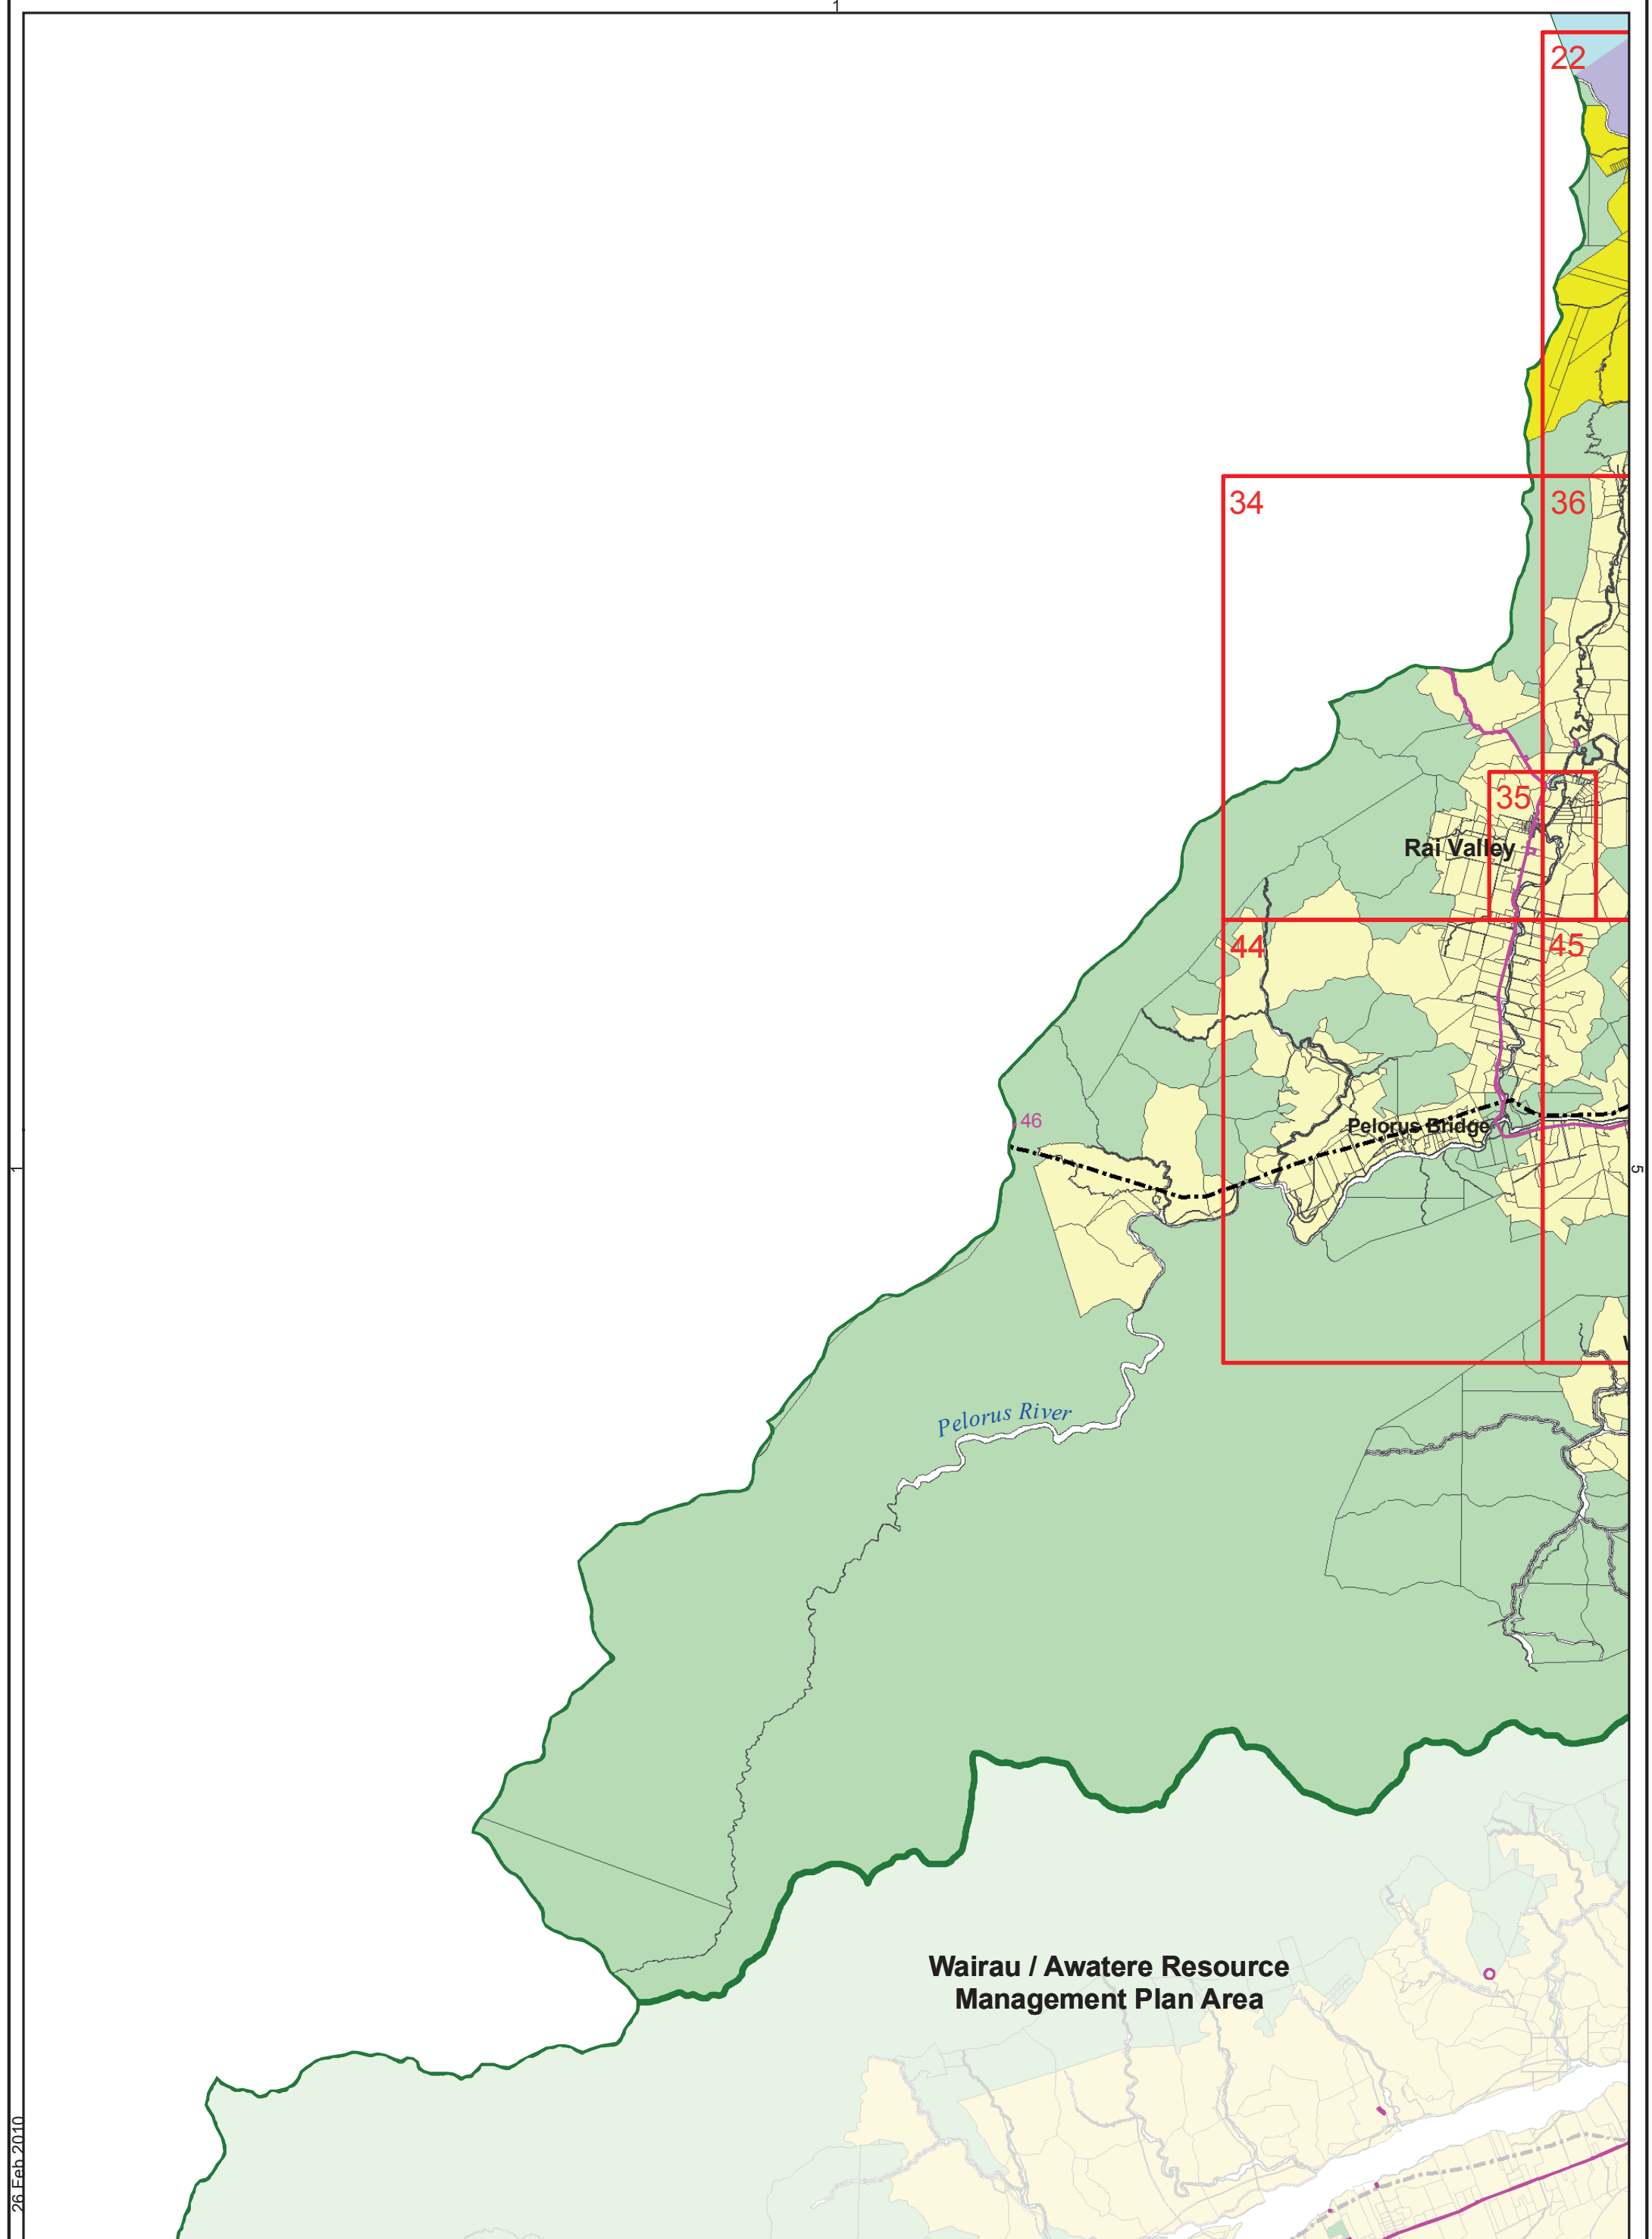

02 May 2014

D'Urville Island

	1	
1	3	
	5	

26 Feb 2010

Scale: 1:150000
Original drawn scale for printing at A3

Outer Sounds

1	1
2	6

Map 3

26 Feb 2010

Scale: 1:150000
Original drawn scale for printing at A3

Rai Valley & Whangamoas

Map 4

20 Aug 2015

Wairau / Awatere Resource Management Plan Area

3	1
5	1
10	