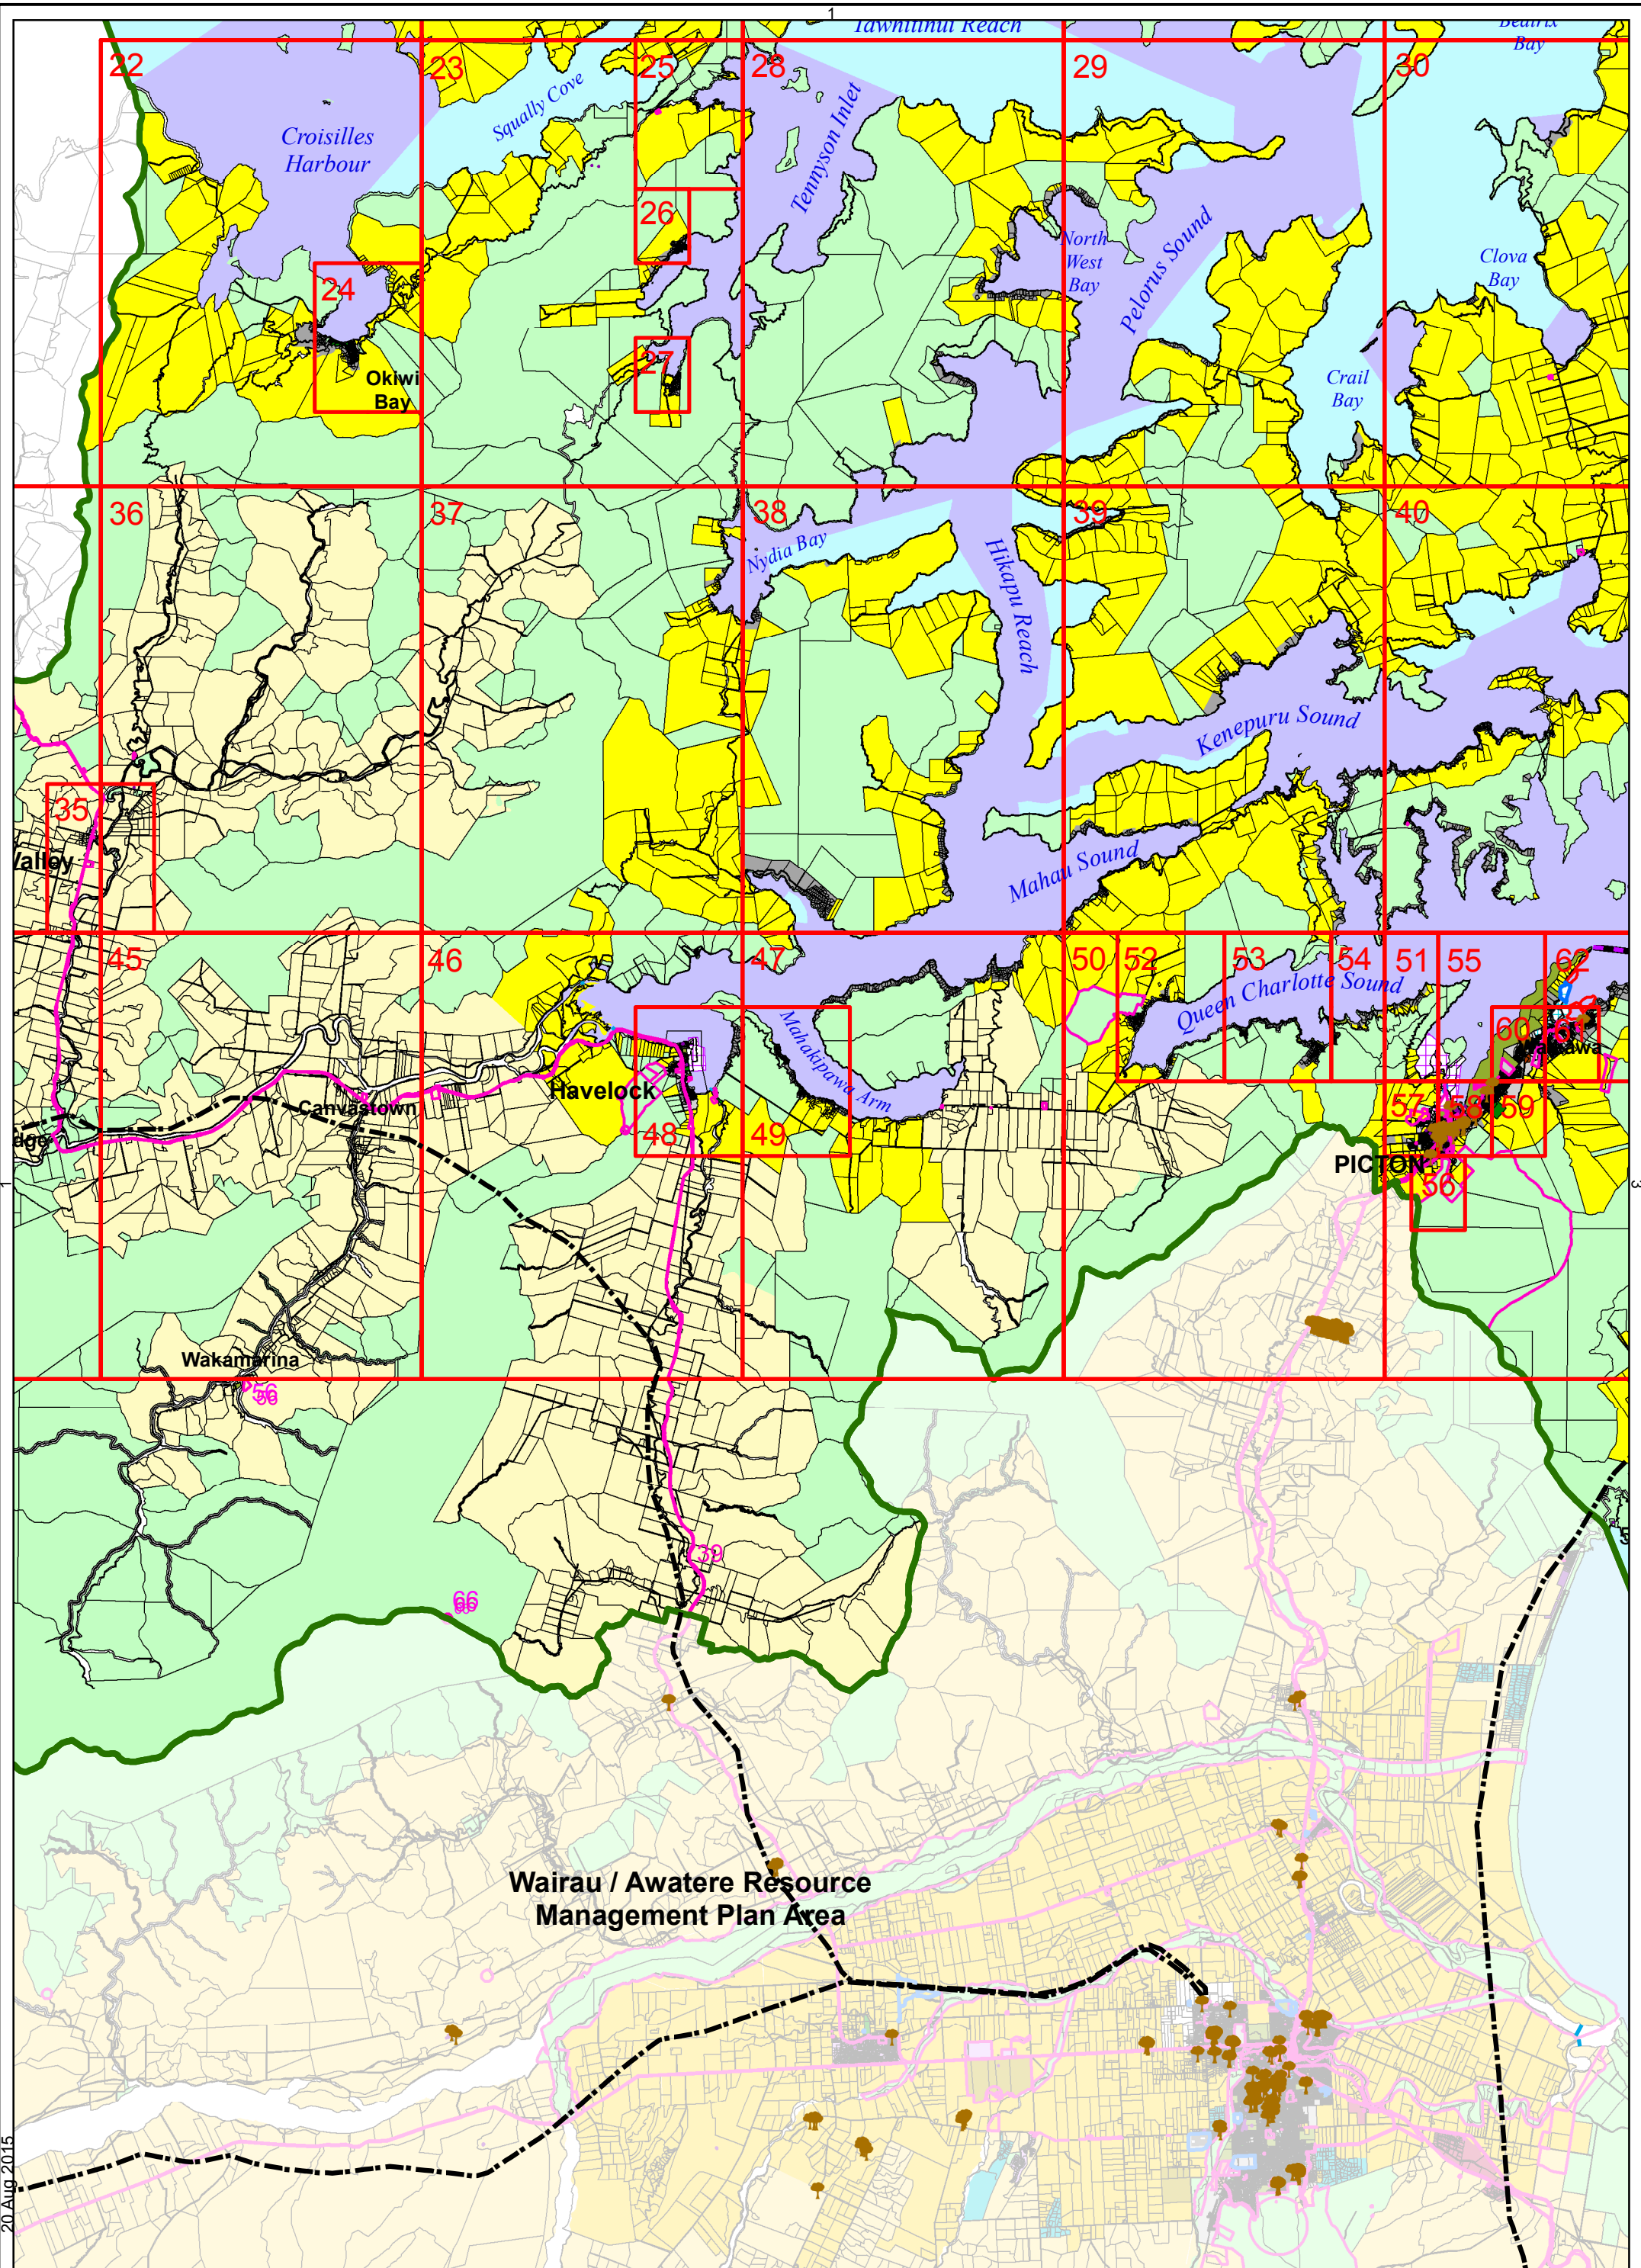

02 May 2014

D'Urville Island

	1	
1	3	
	5	

26 Feb 2010

Scale: 1:150000
Original drawn scale for printing at A3

Outer Sounds

1	1
2	6

Map 3

26 Feb 2010

Scale: 1:150000
Original drawn scale for printing at A3

Rai Valley & Whangamoas

Map 4

20 Aug 2015

Wairau / Awatere Resource Management Plan Area

3	1
5	1
10	