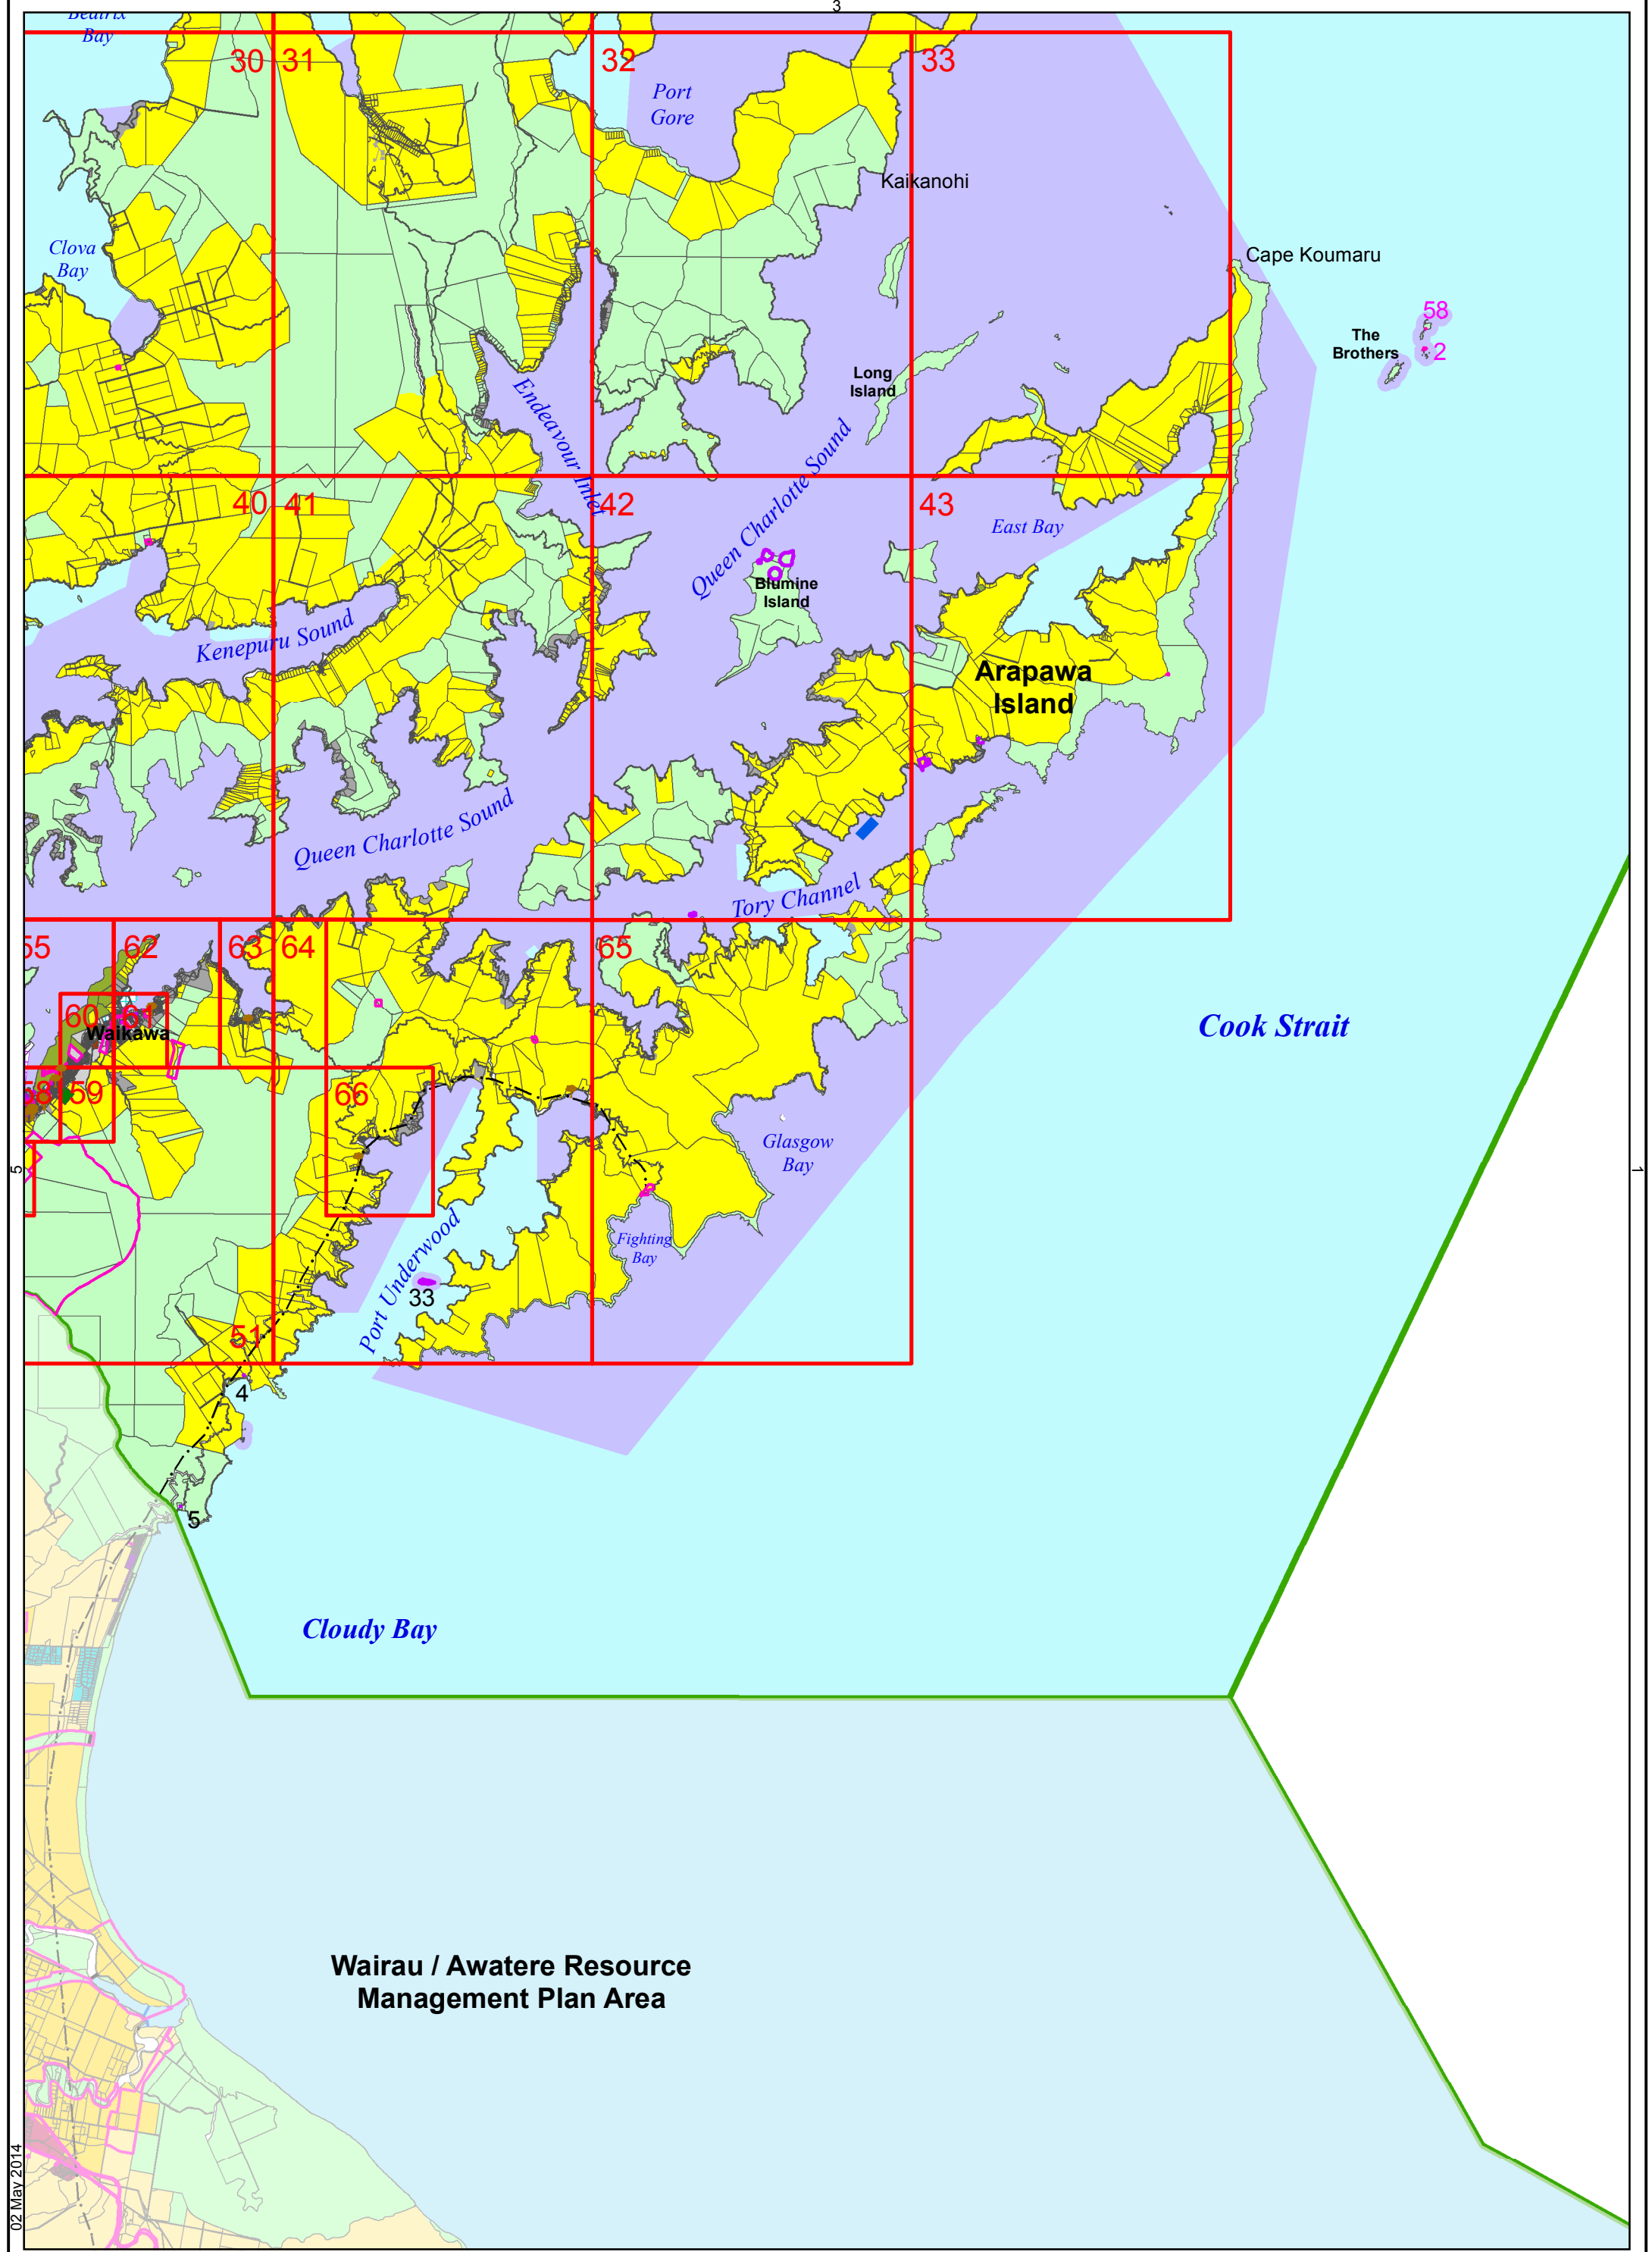

26 Feb 2010

Scale: 1:150000
Original drawn scale for printing at A3

Rai Valley & Whangamoas

Map 4

20 Aug 2015

Wairau / Awatere Resource Management Plan Area

3	1
5	1
10	