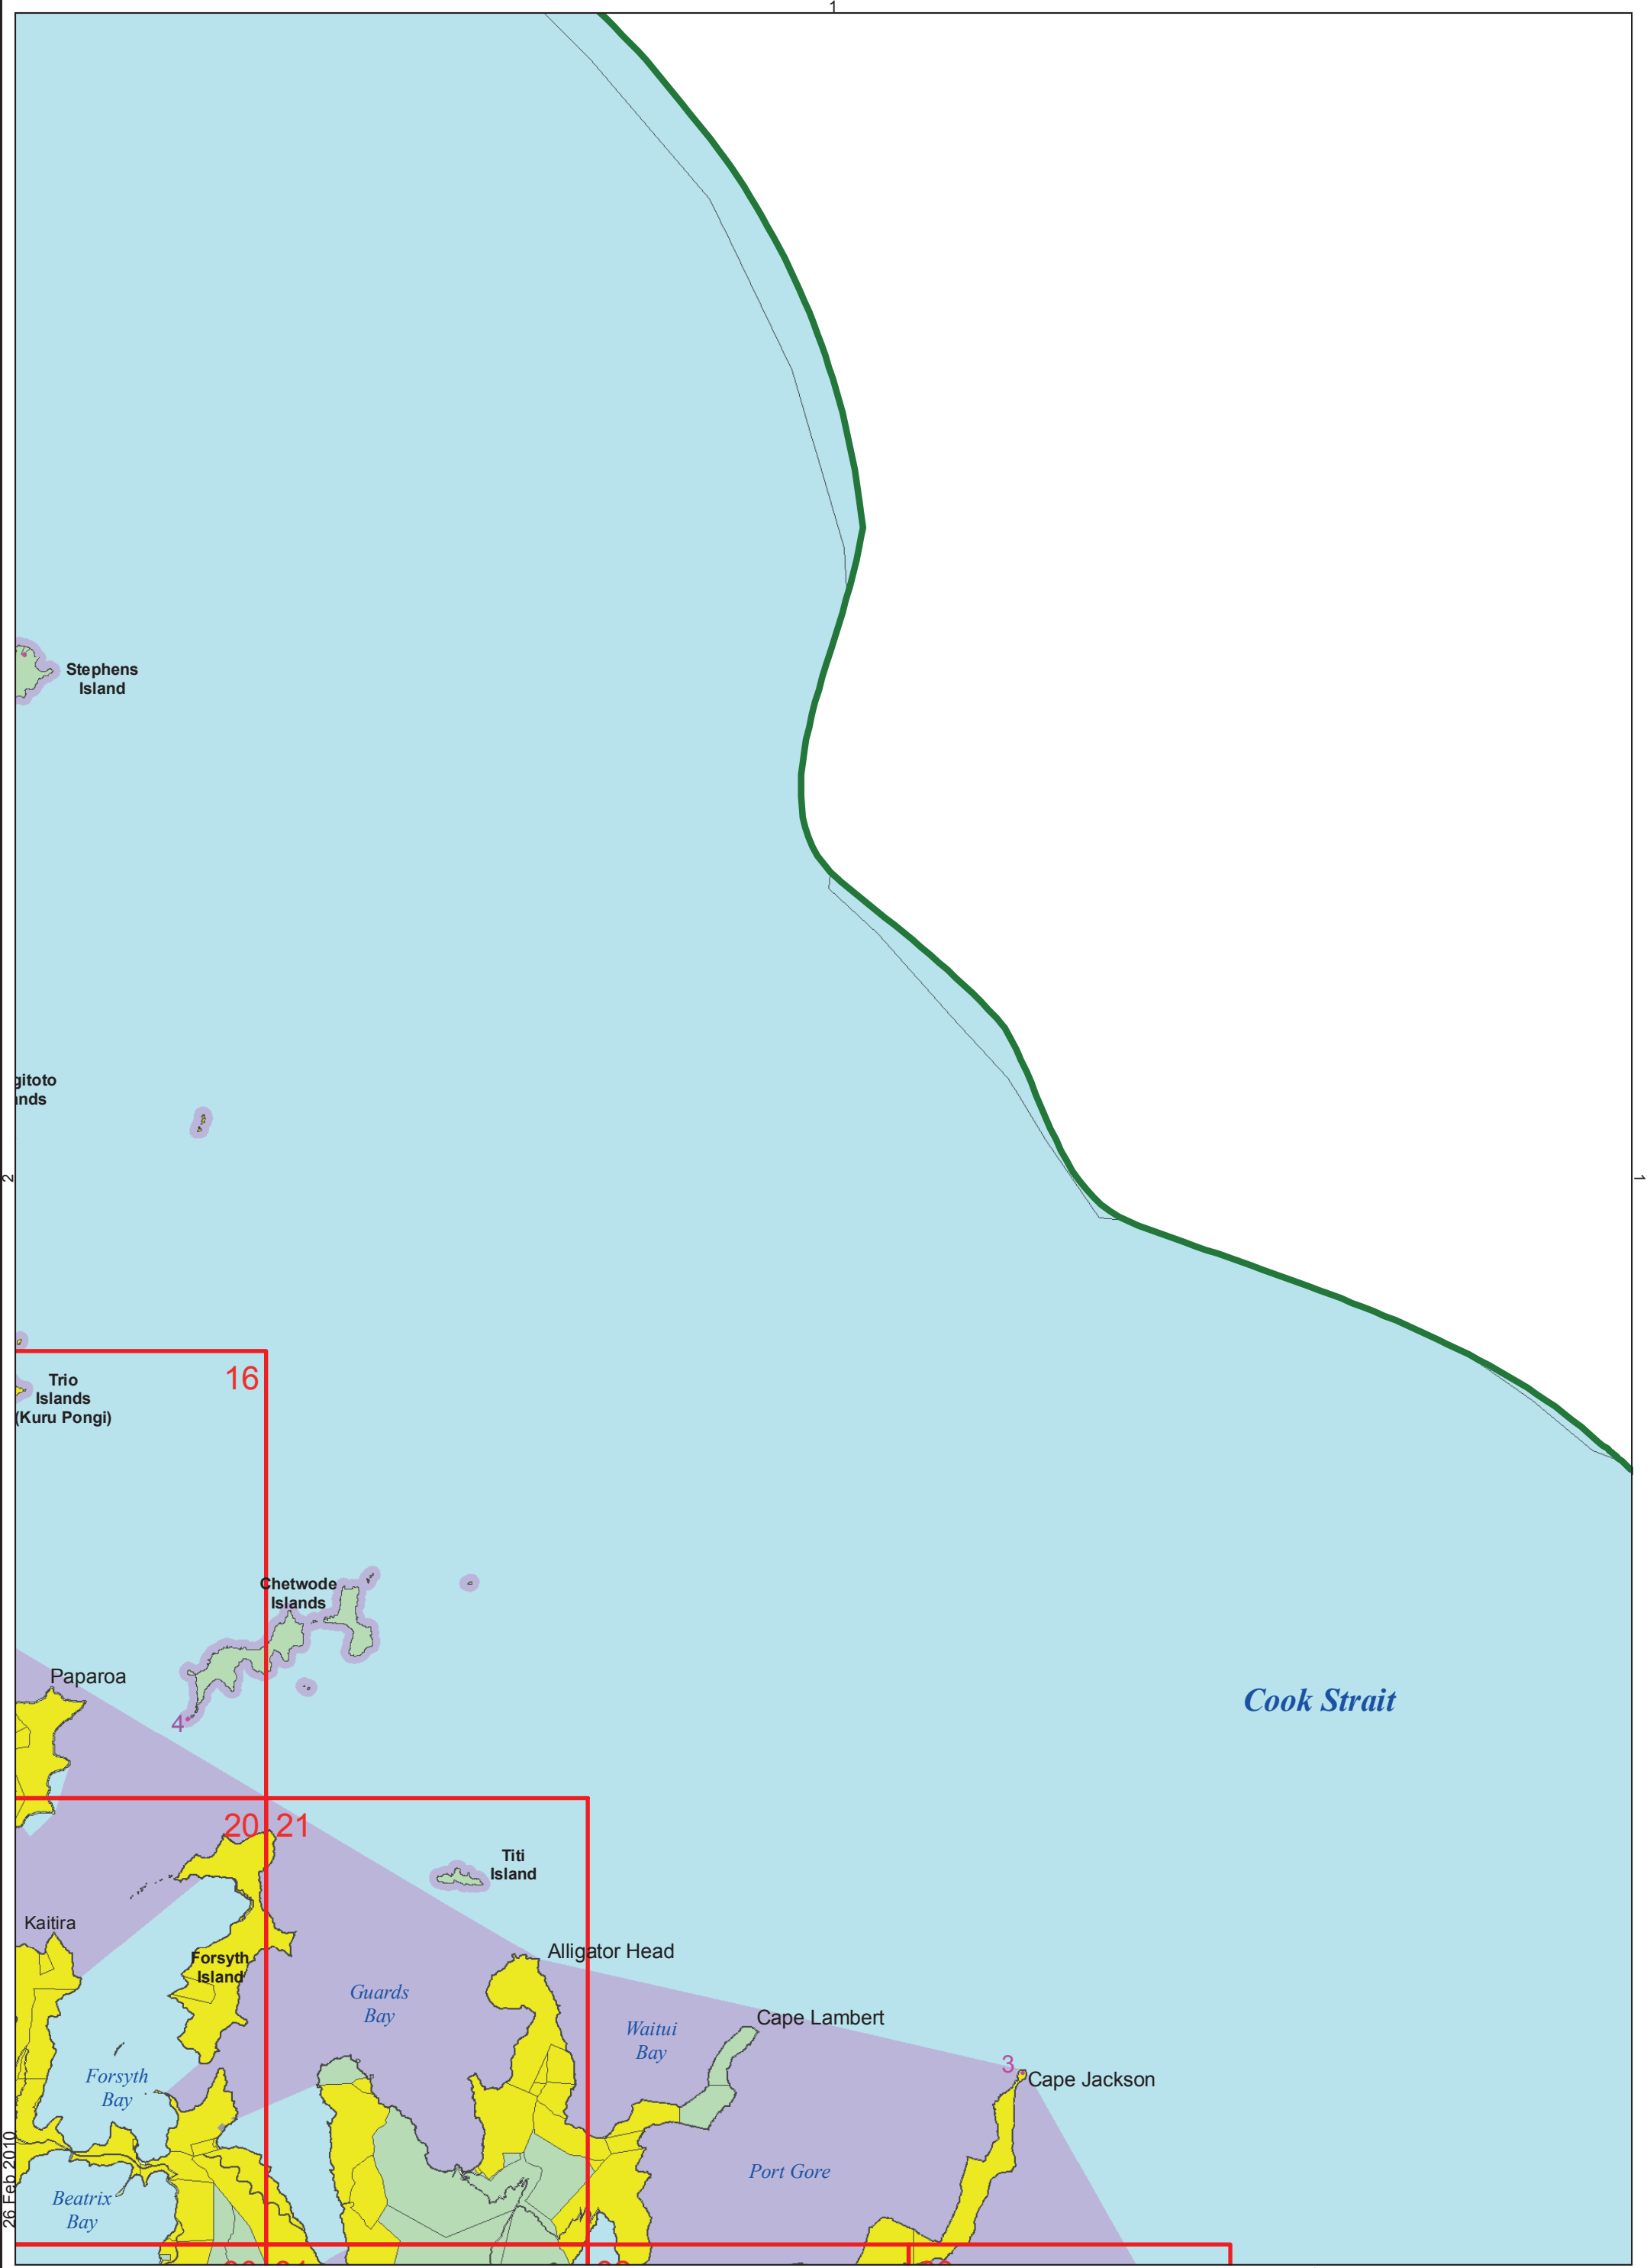

02 May 2014

D'Urville Island

	1	
1	3	
	5	

26 Feb 2010

Scale: 1:150000
Original drawn scale for printing at A3

Outer Sounds

1	1
2	6

Map 3

26 Feb 2010

Scale: 1:150000
Original drawn scale for printing at A3

Rai Valley & Whangamoas

Map 4

20 Aug 2015

Wairau / Awatere Resource Management Plan Area

3	1
5	1
10	