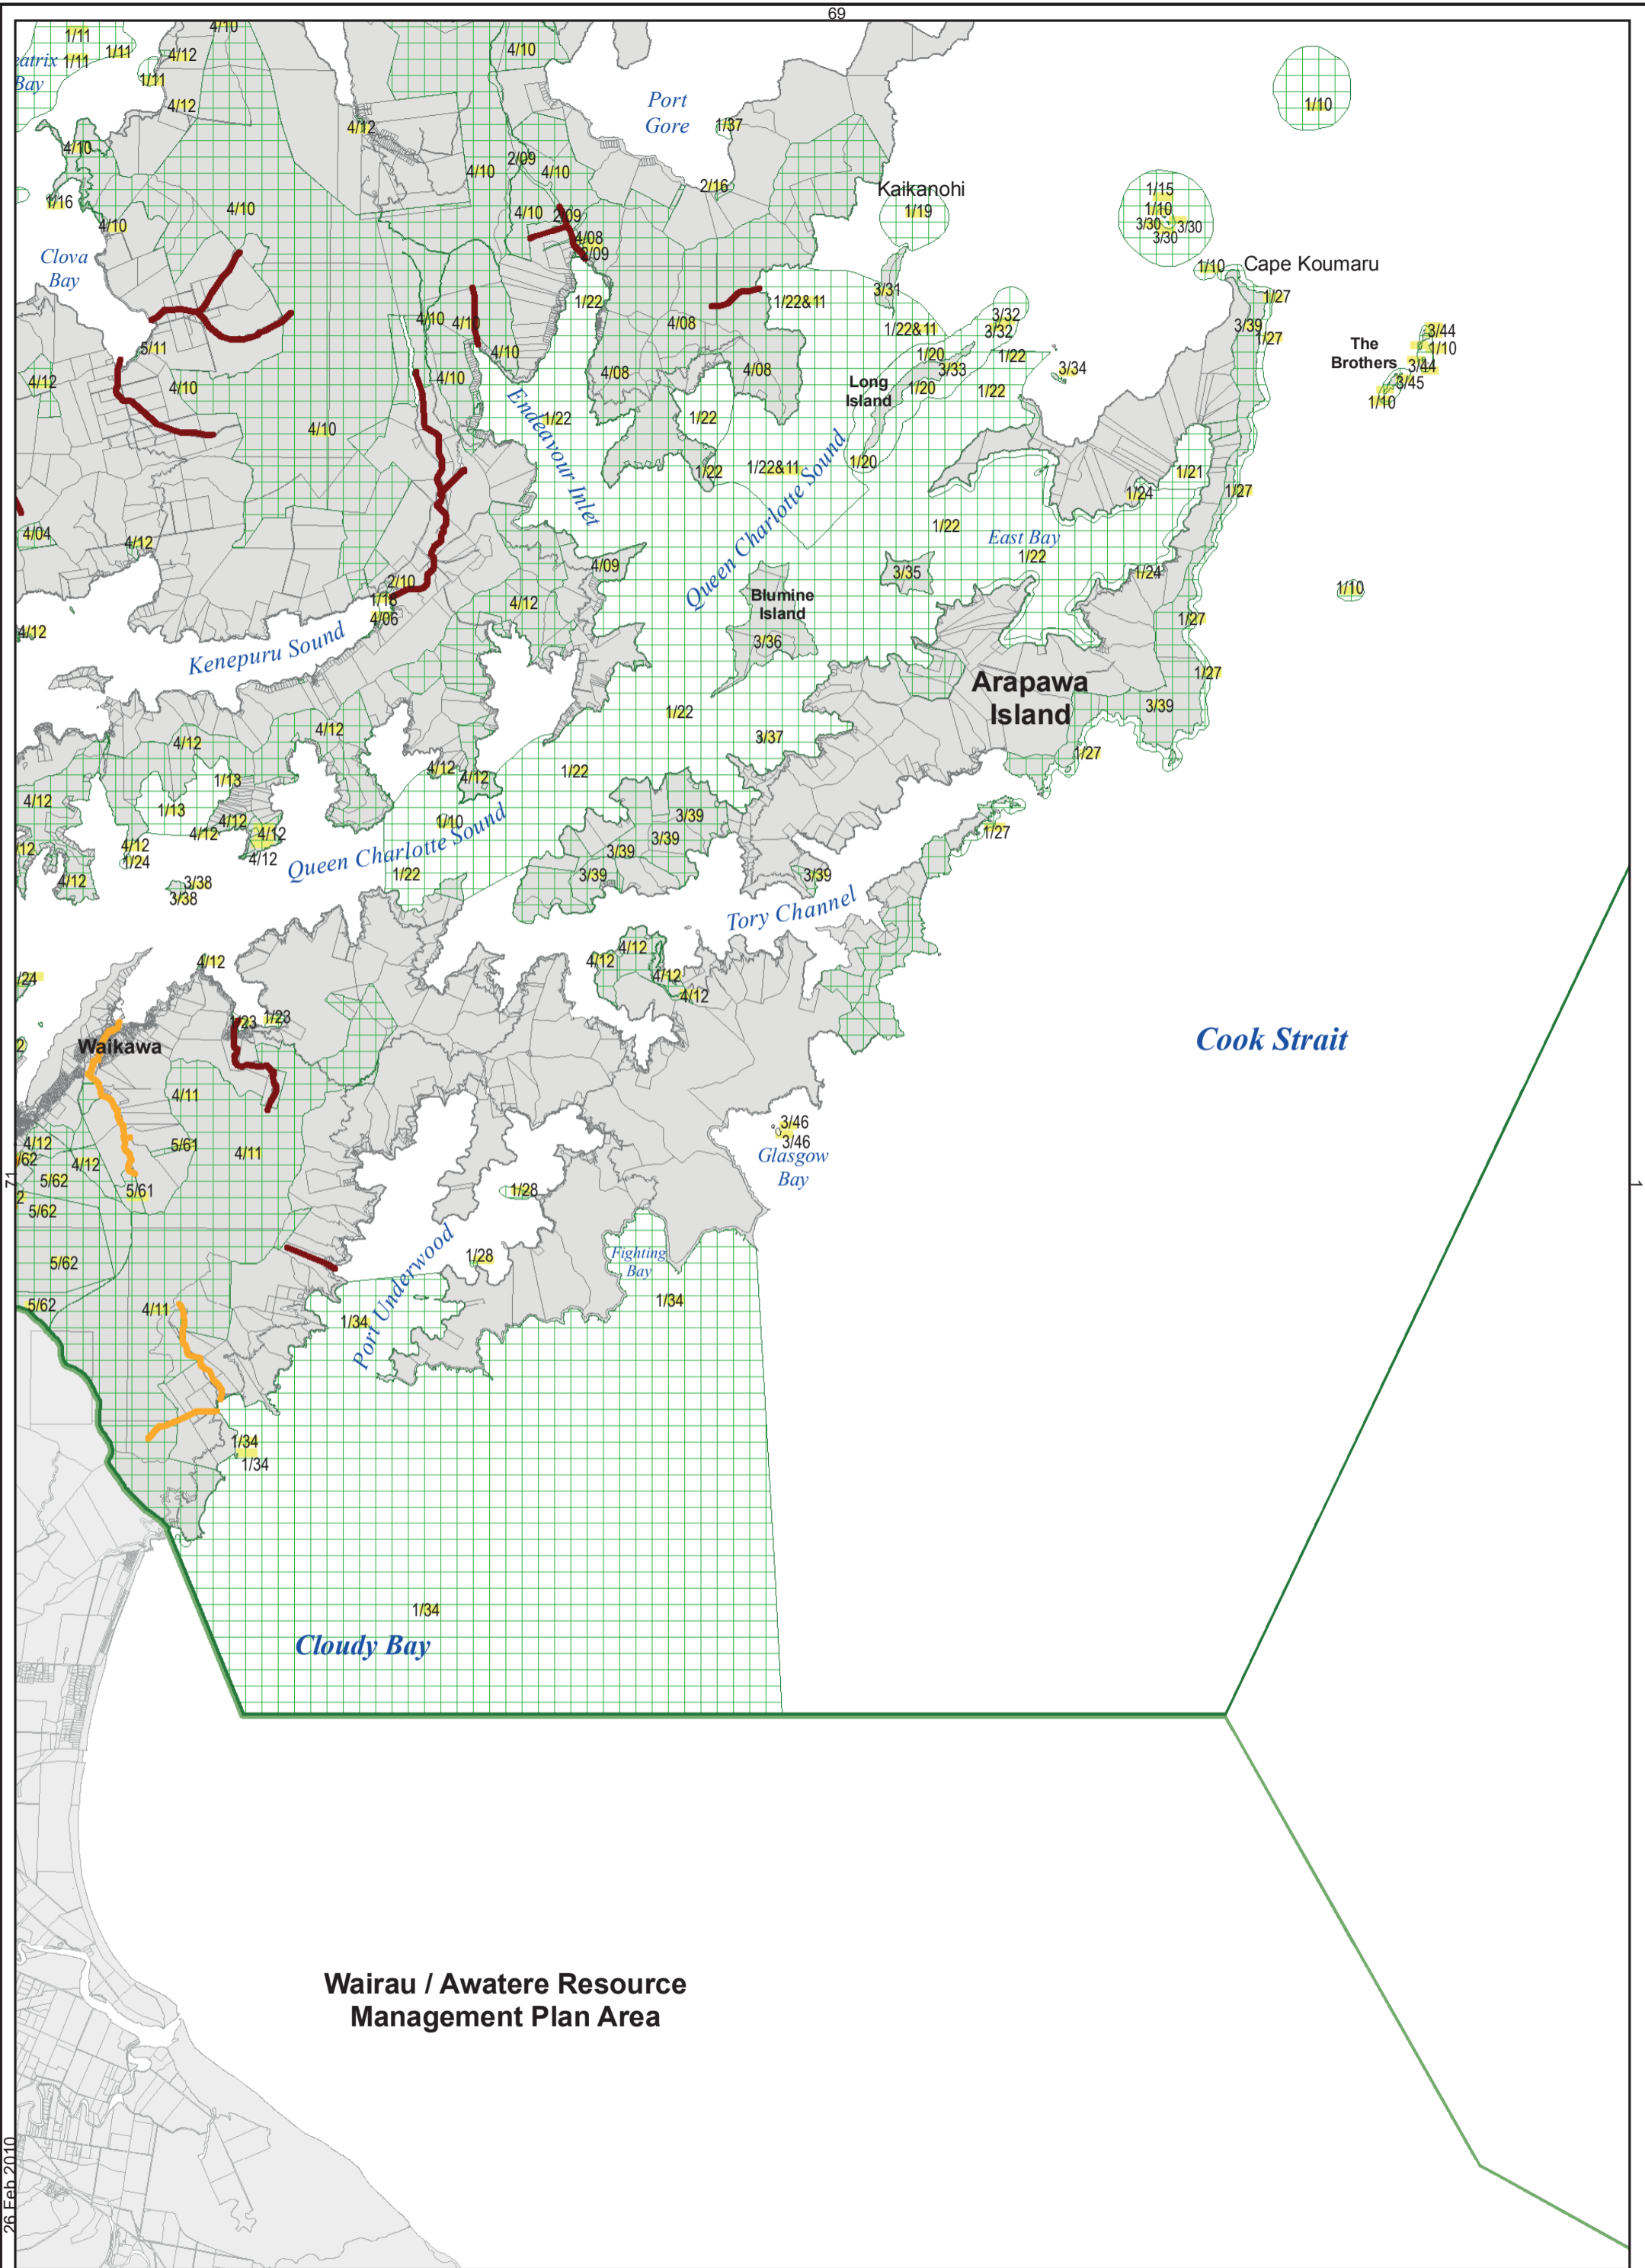

	1	
68	1	
	72	

Map 69

26 Feb 2010

Scale: 1:150000
Original drawn scale for printing at A3

Rai Valley & Whangamoas

1	1
1	71
1	1

Map 70

26 Feb 2010

Scale: 1:150000
Original drawn scale for printing at A3

Central Sounds Area

Map 71

Wairau / Awatere Resource Management Plan Area

26 Feb 2010

Scale: 1:150000
Original drawn scale for printing at A3

Queen Charlotte Sound Entrance

69	1
71	1
1	1

Map 72