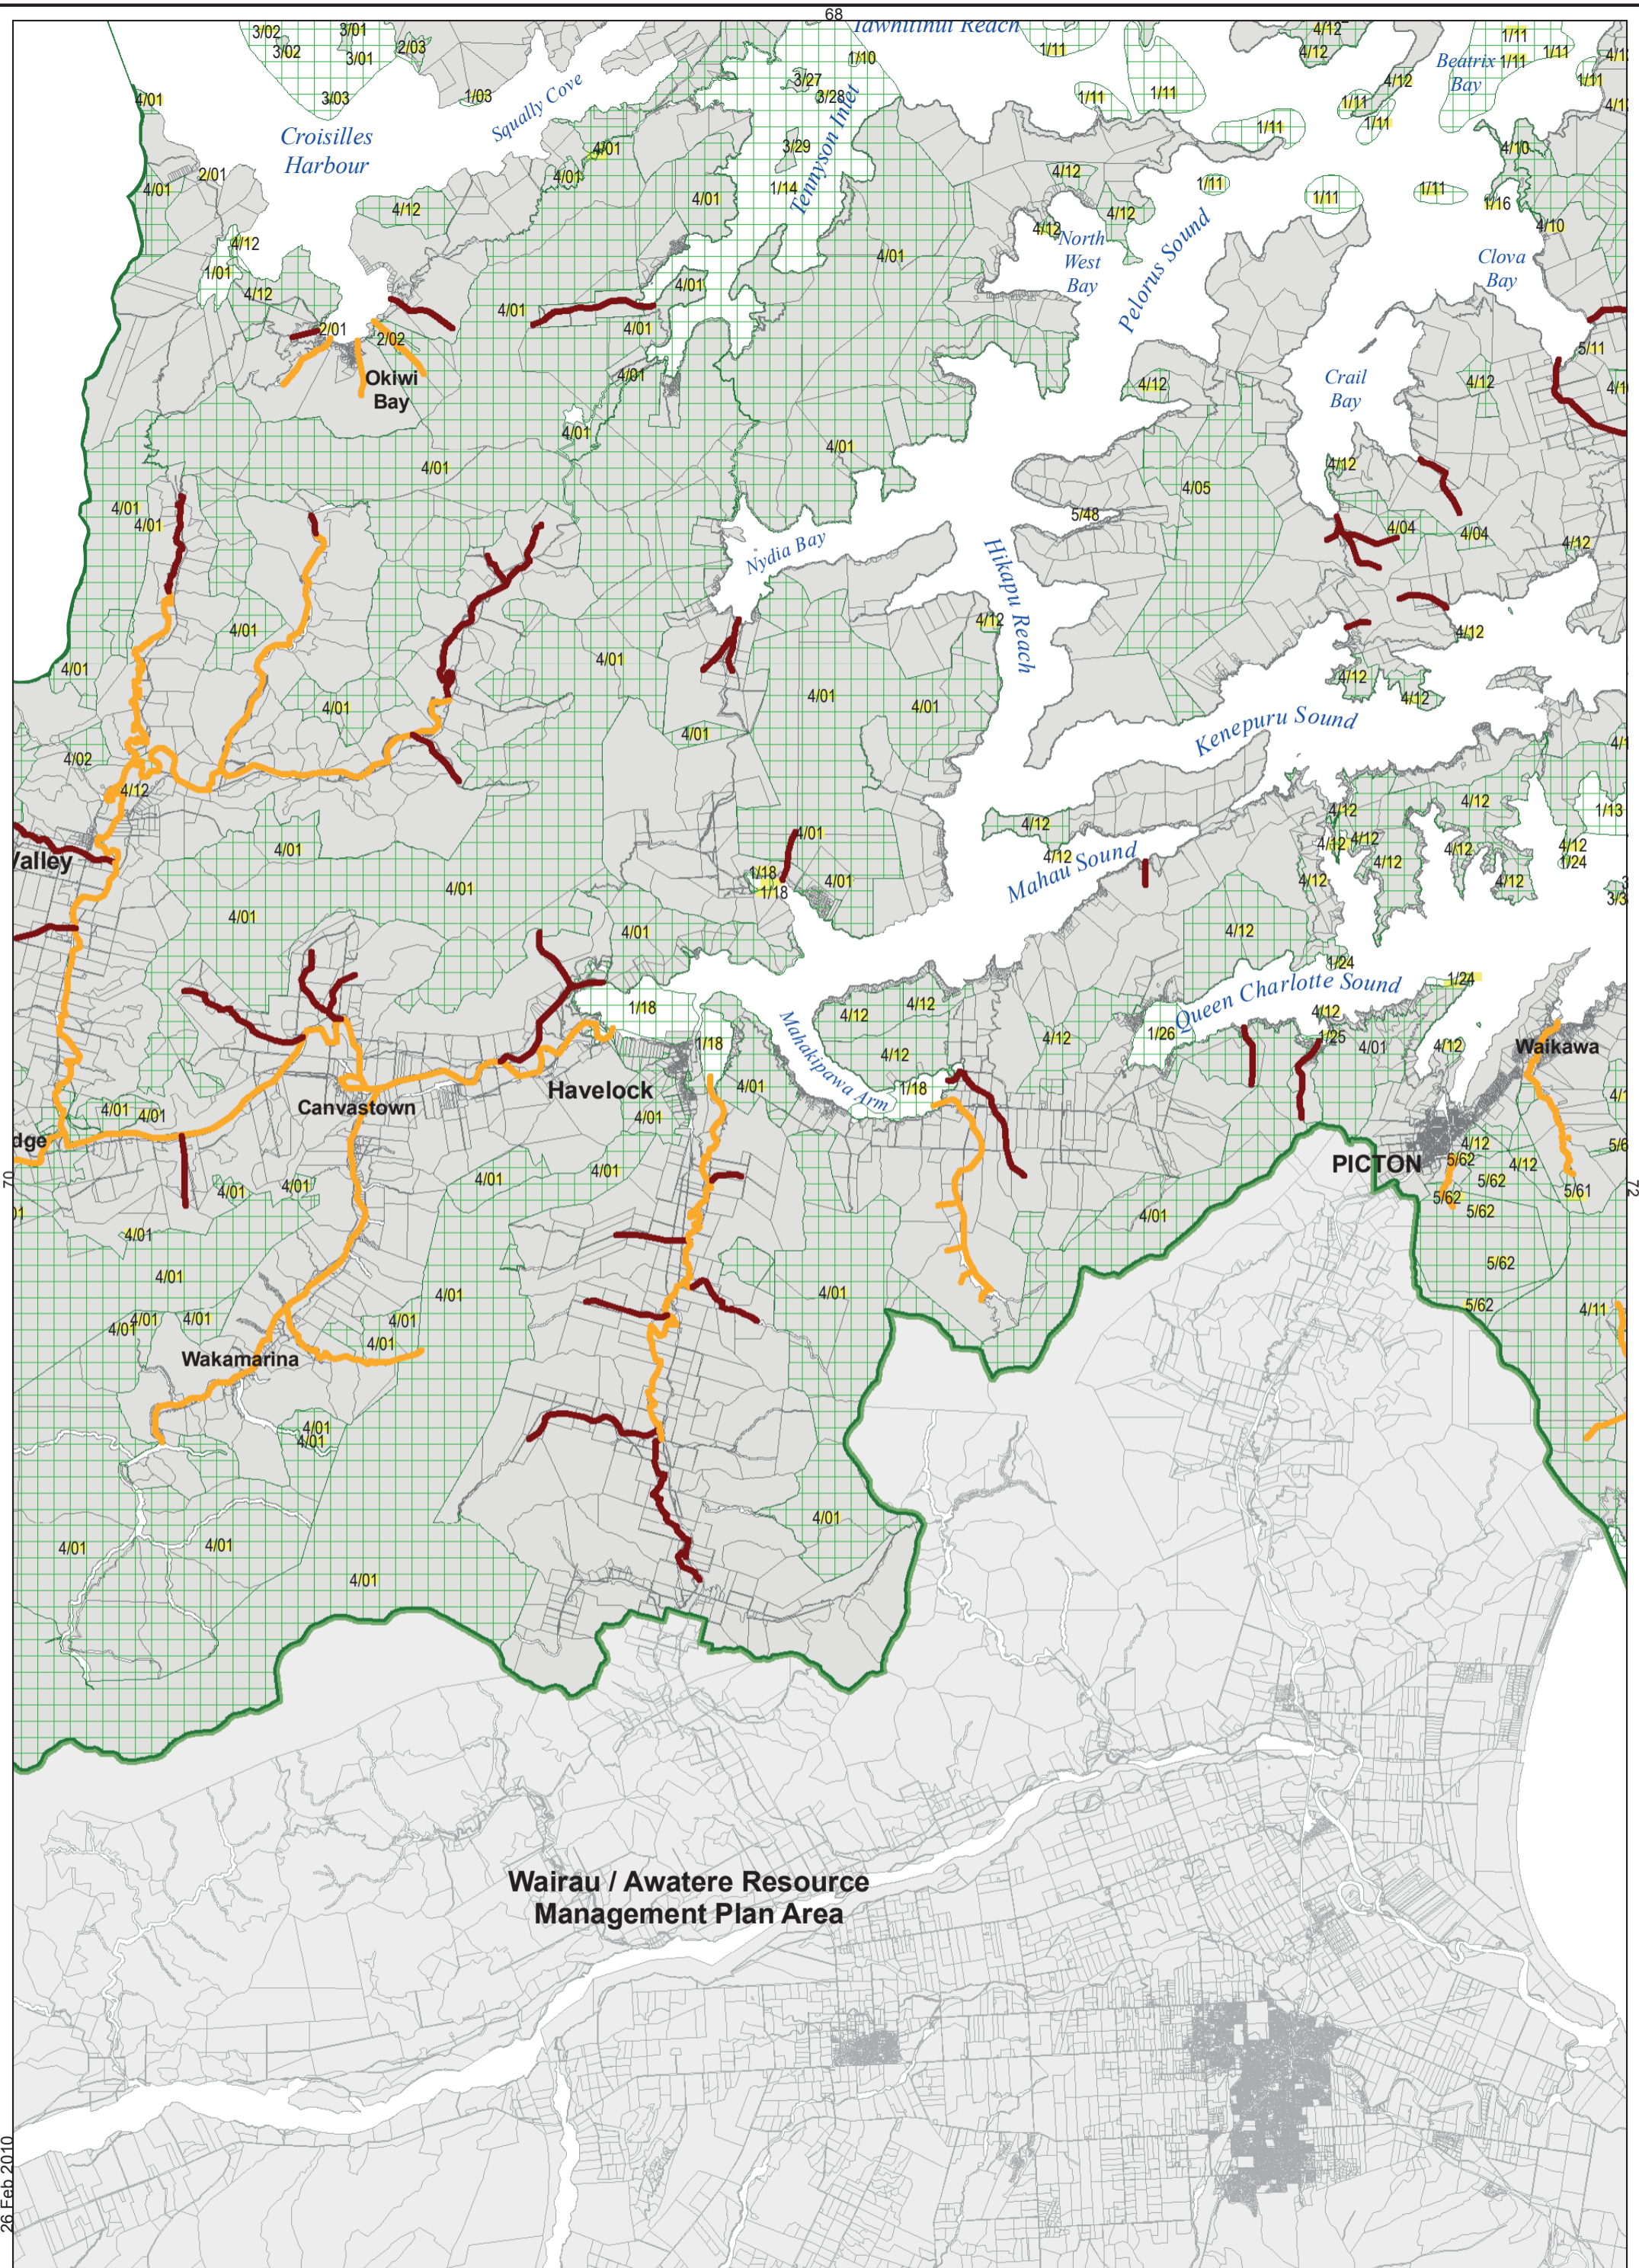

	1	
68	1	
	72	

Map 69

26 Feb 2010

Scale: 1:150000
Original drawn scale for printing at A3

Rai Valley & Whangamoas

1	1
1	71
1	1

Map 70

26 Feb 2010

Scale: 1:150000
Original drawn scale for printing at A3

Central Sounds Area

Map 71

Wairau / Awatere Resource Management Plan Area

26 Feb 2010

Scale: 1:150000
Original drawn scale for printing at A3

Queen Charlotte Sound Entrance

69	1
71	1
1	1

Map 72