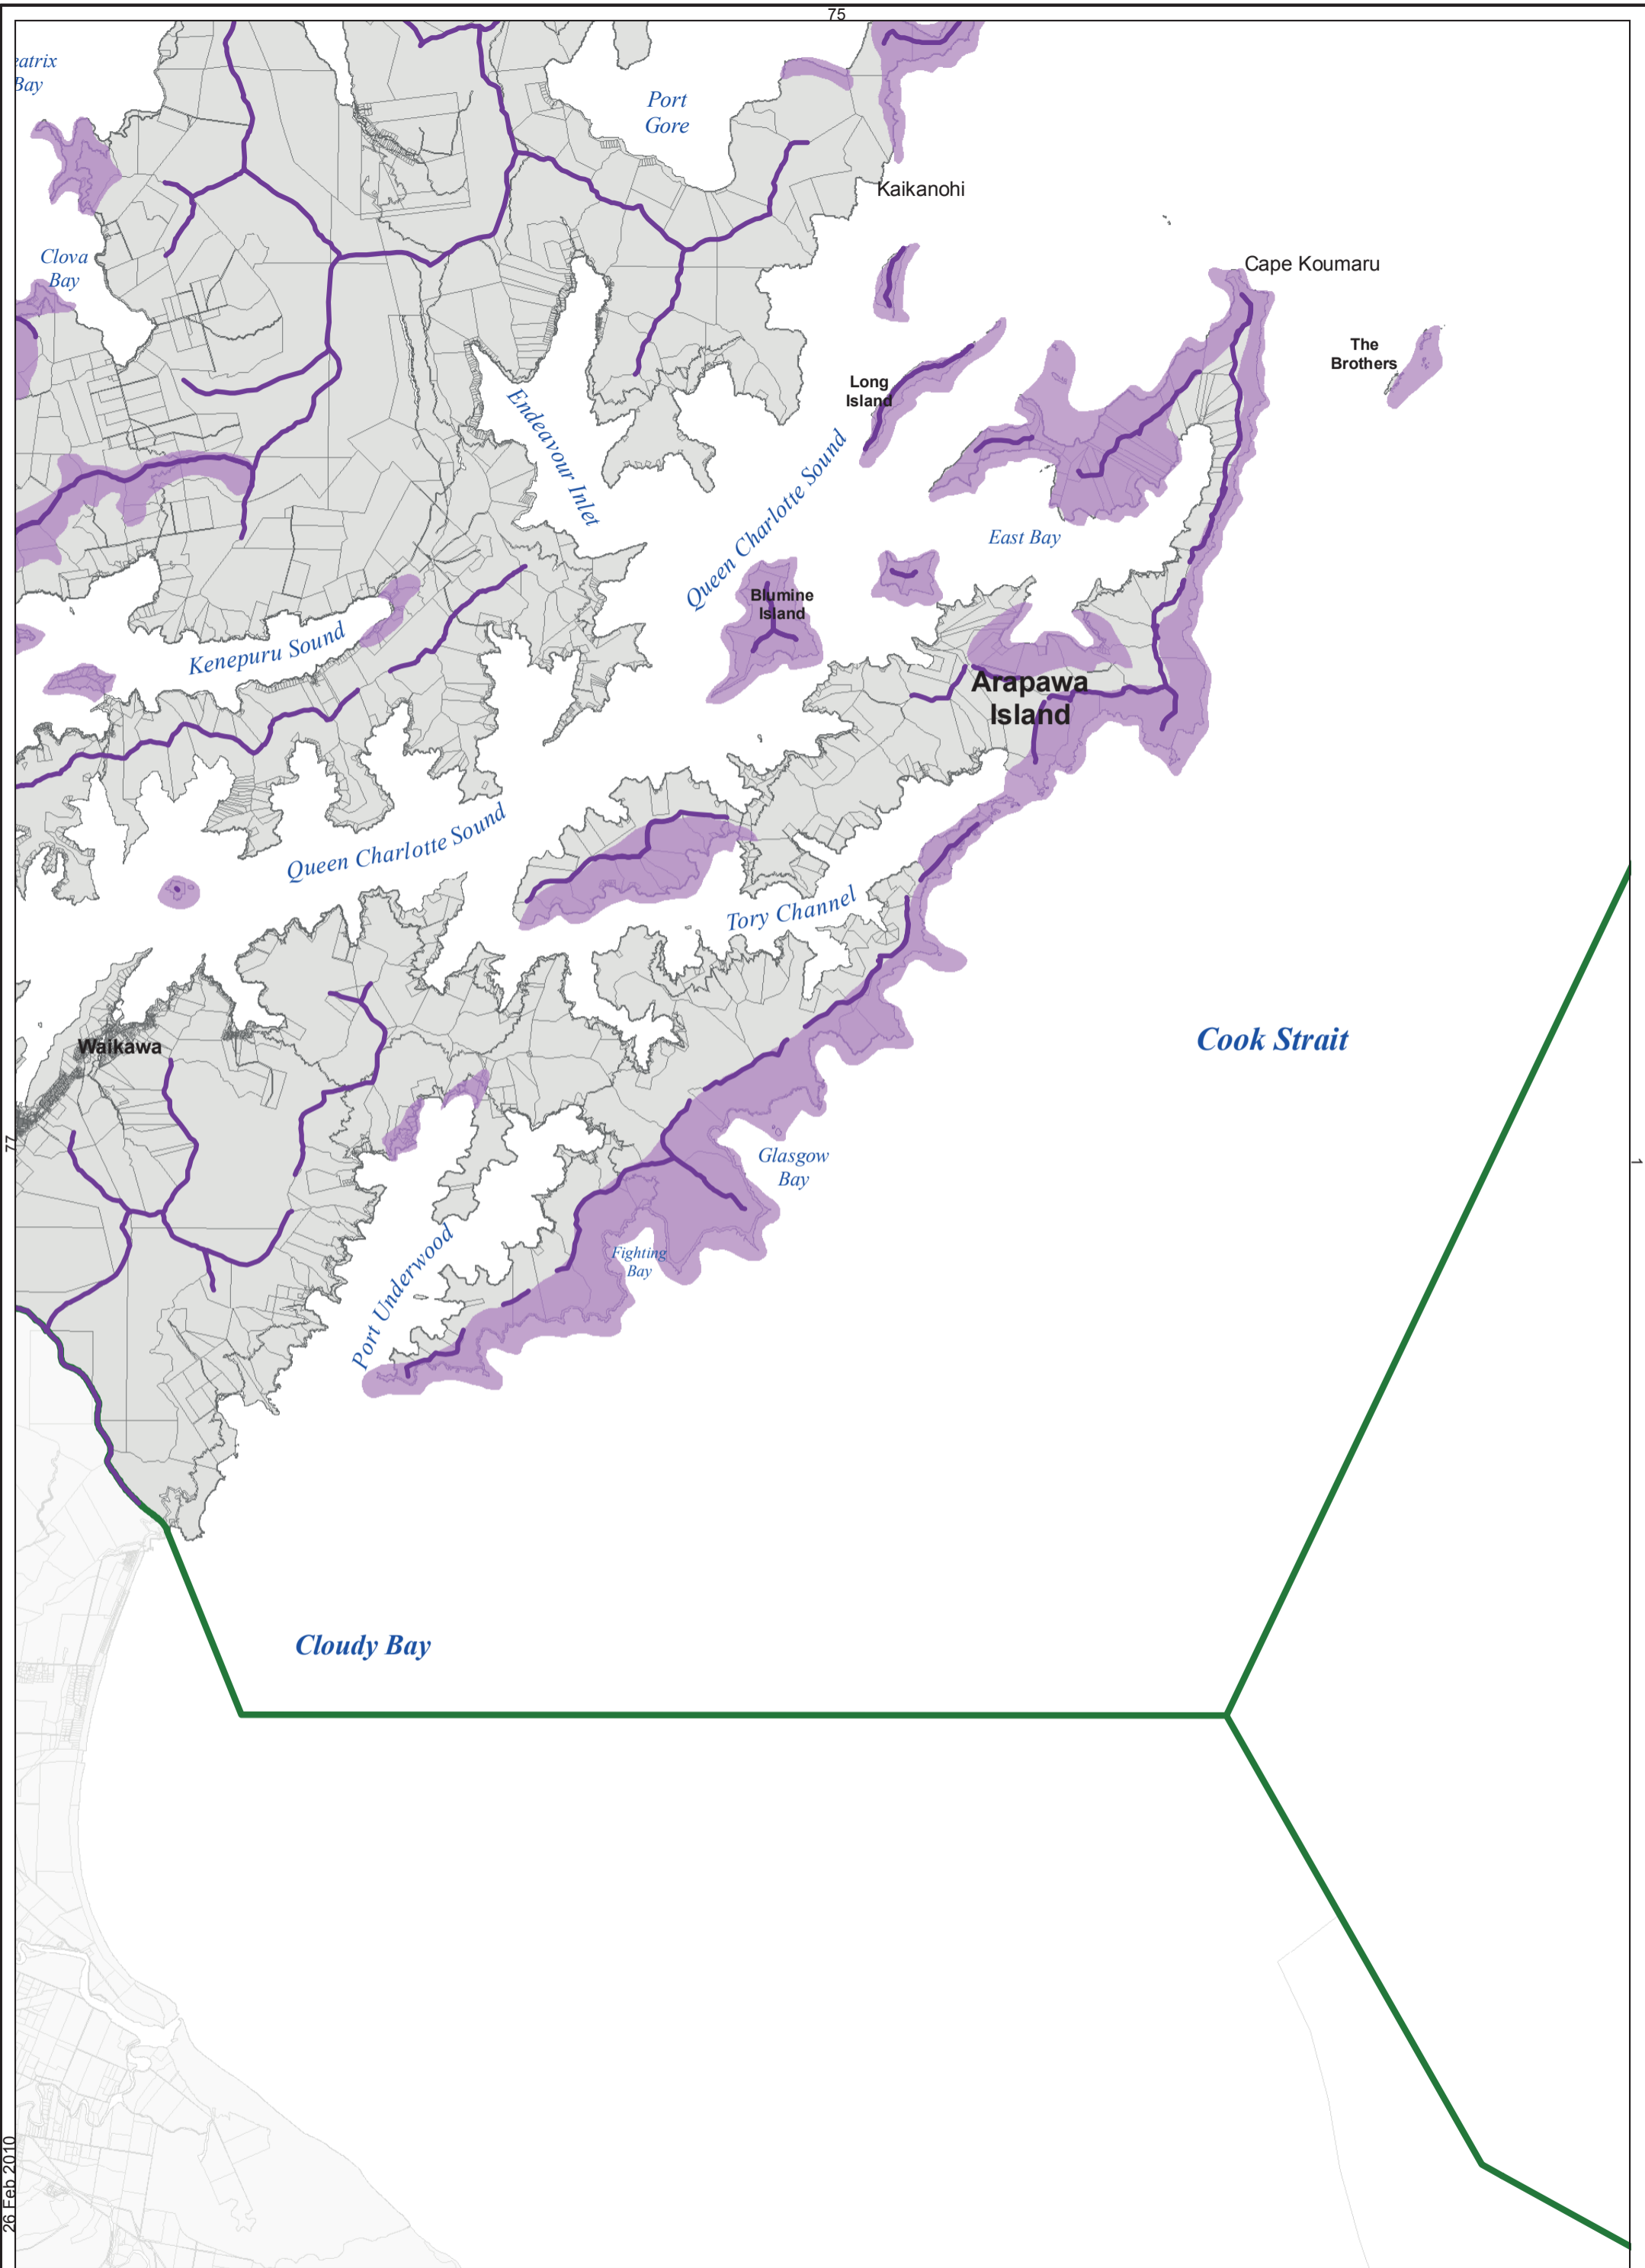

	1	
74	1	1
	78	

Map 75

26 Feb 2010

Scale: 1:150000
Original drawn scale for printing at A3

Rai Valley & Whangamoas

Map 76

26 Feb 2010

Scale: 1:150000
Original drawn scale for printing at A3

Central Sounds Area

	74	
76		78
	1	

Map 77

26 Feb 2010

Scale: 1:150000
Original drawn scale for printing at A3

Queen Charlotte Sound Entrance

	75	
77	1	
	1	

Map 78