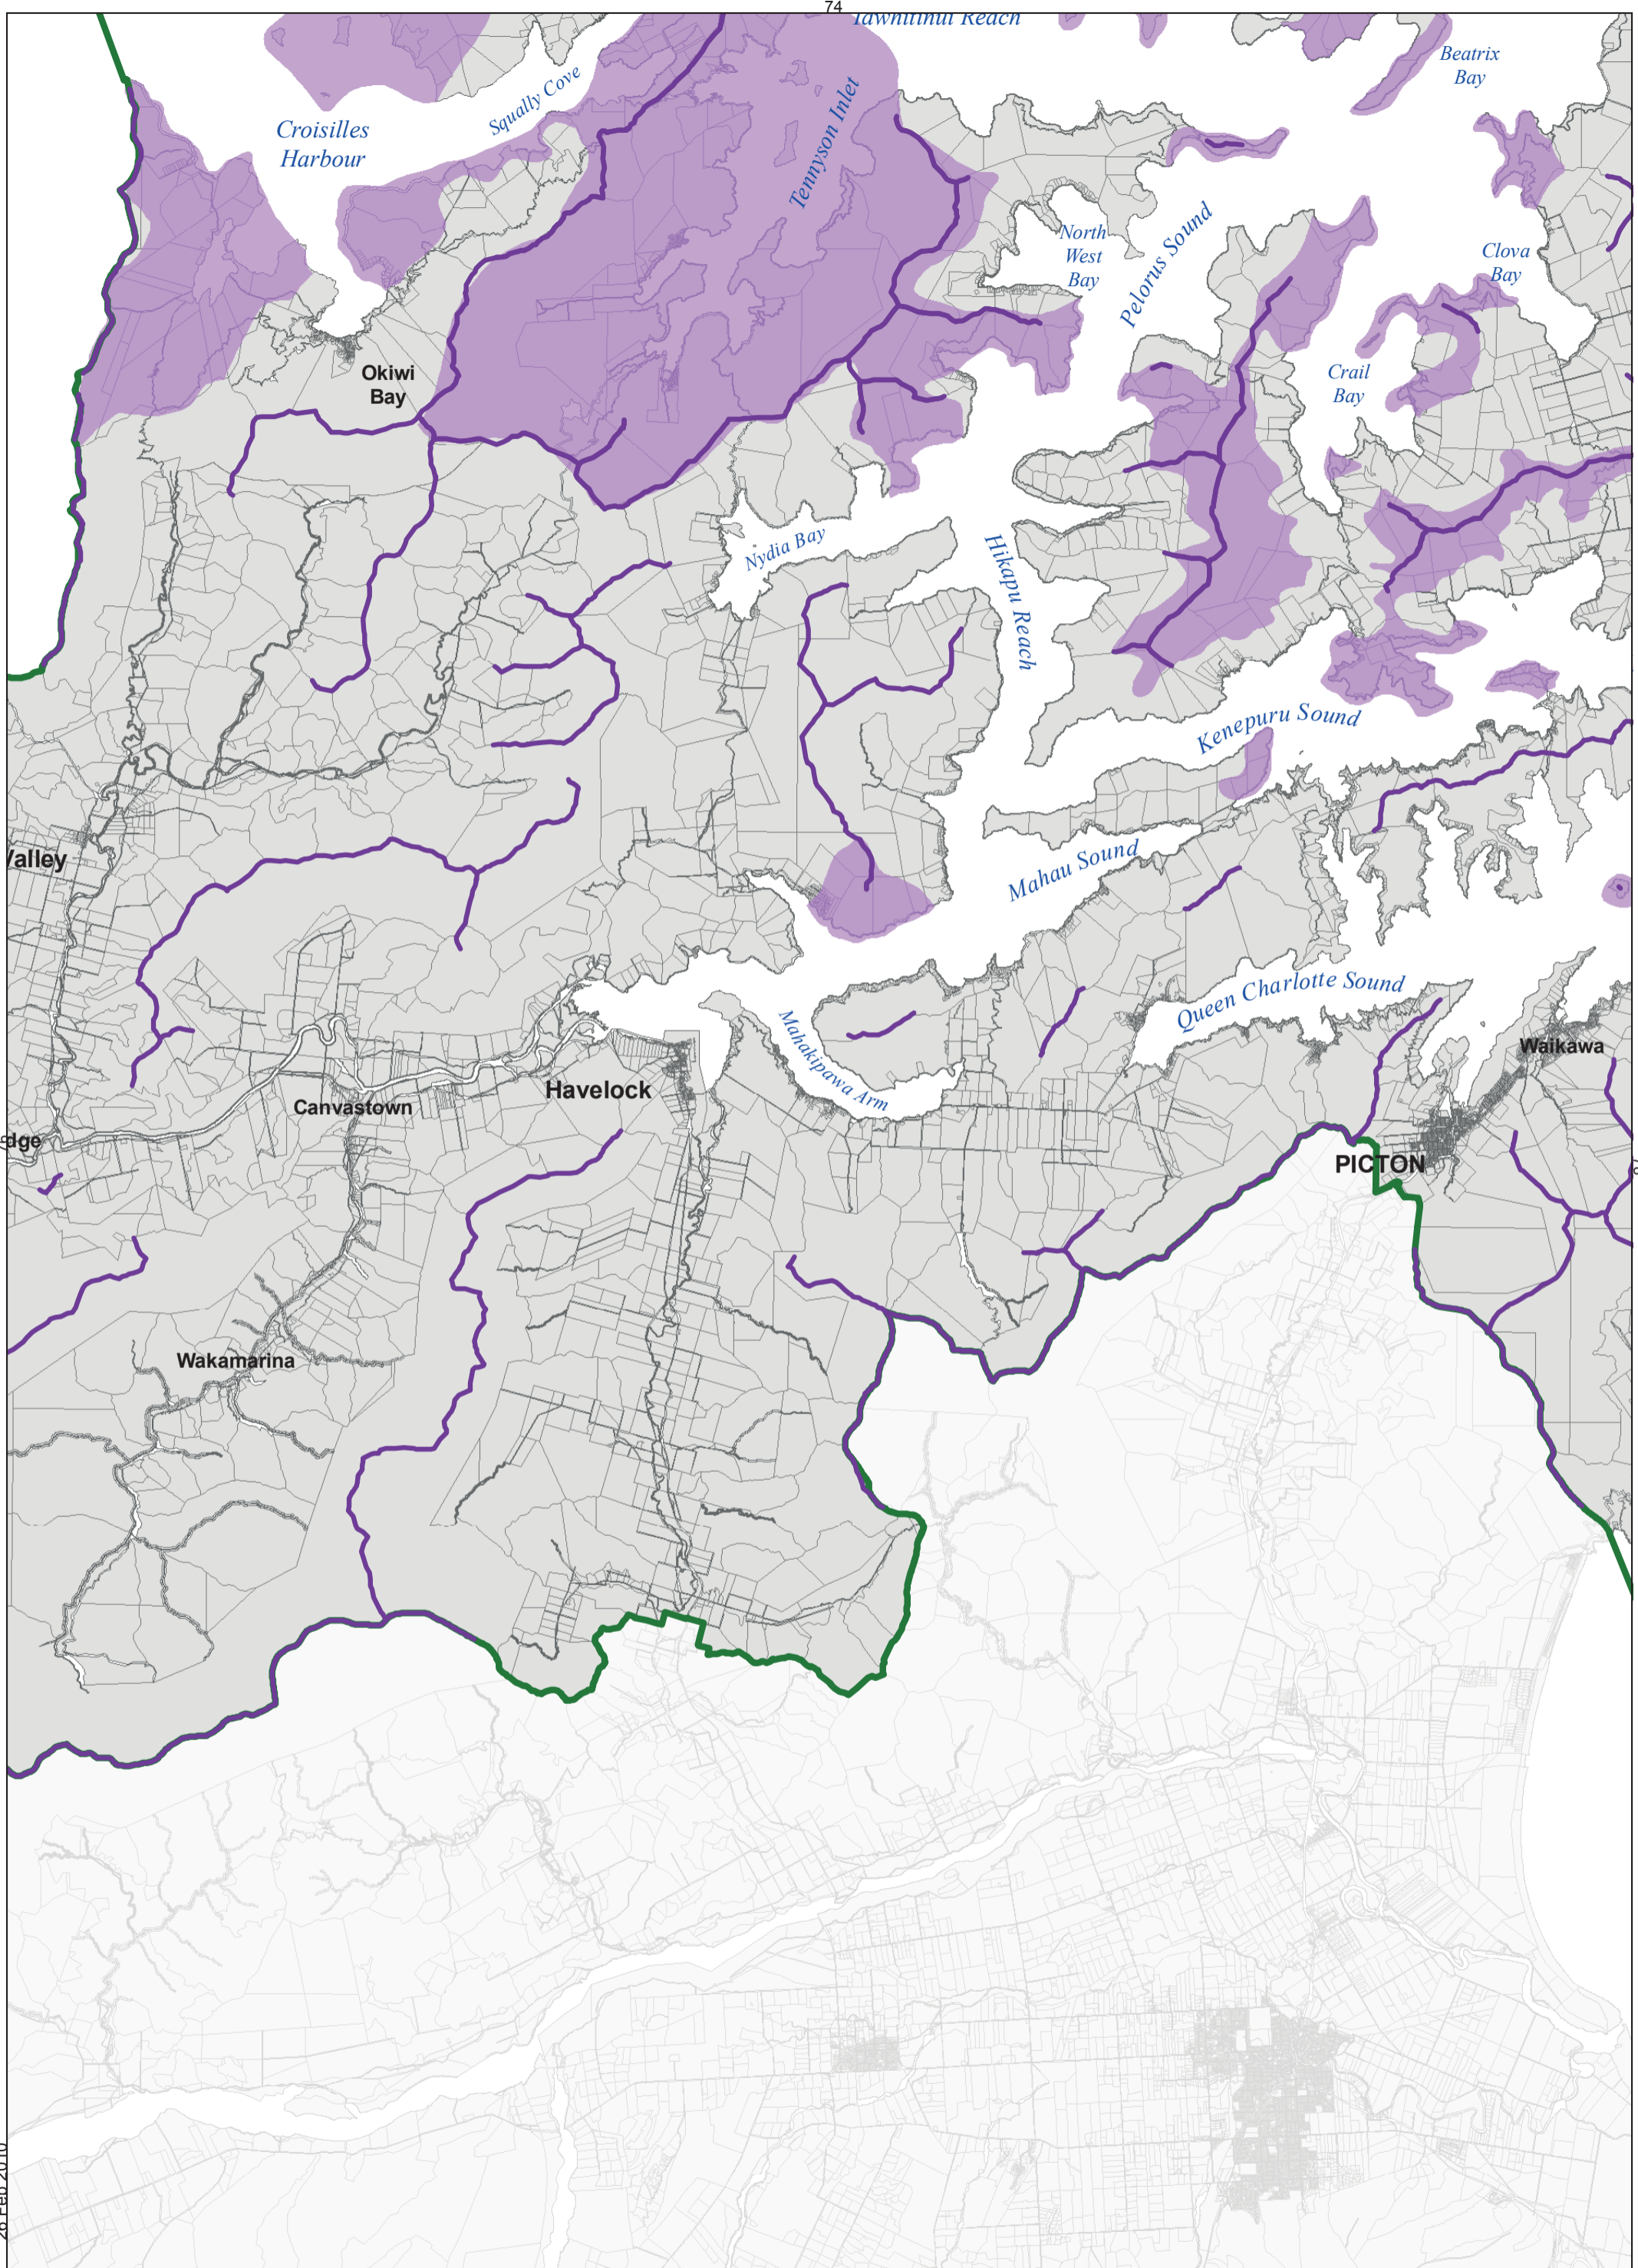

	1	
74	1	1
	78	

Map 75

26 Feb 2010

Scale: 1:150000
Original drawn scale for printing at A3

Rai Valley & Whangamoas

Map 76

26 Feb 2010

Scale: 1:150000
Original drawn scale for printing at A3

Central Sounds Area

	74	
76		78
	1	

Map 77

26 Feb 2010

Scale: 1:150000
Original drawn scale for printing at A3

Queen Charlotte Sound Entrance

	75	
77	1	
	1	

Map 78