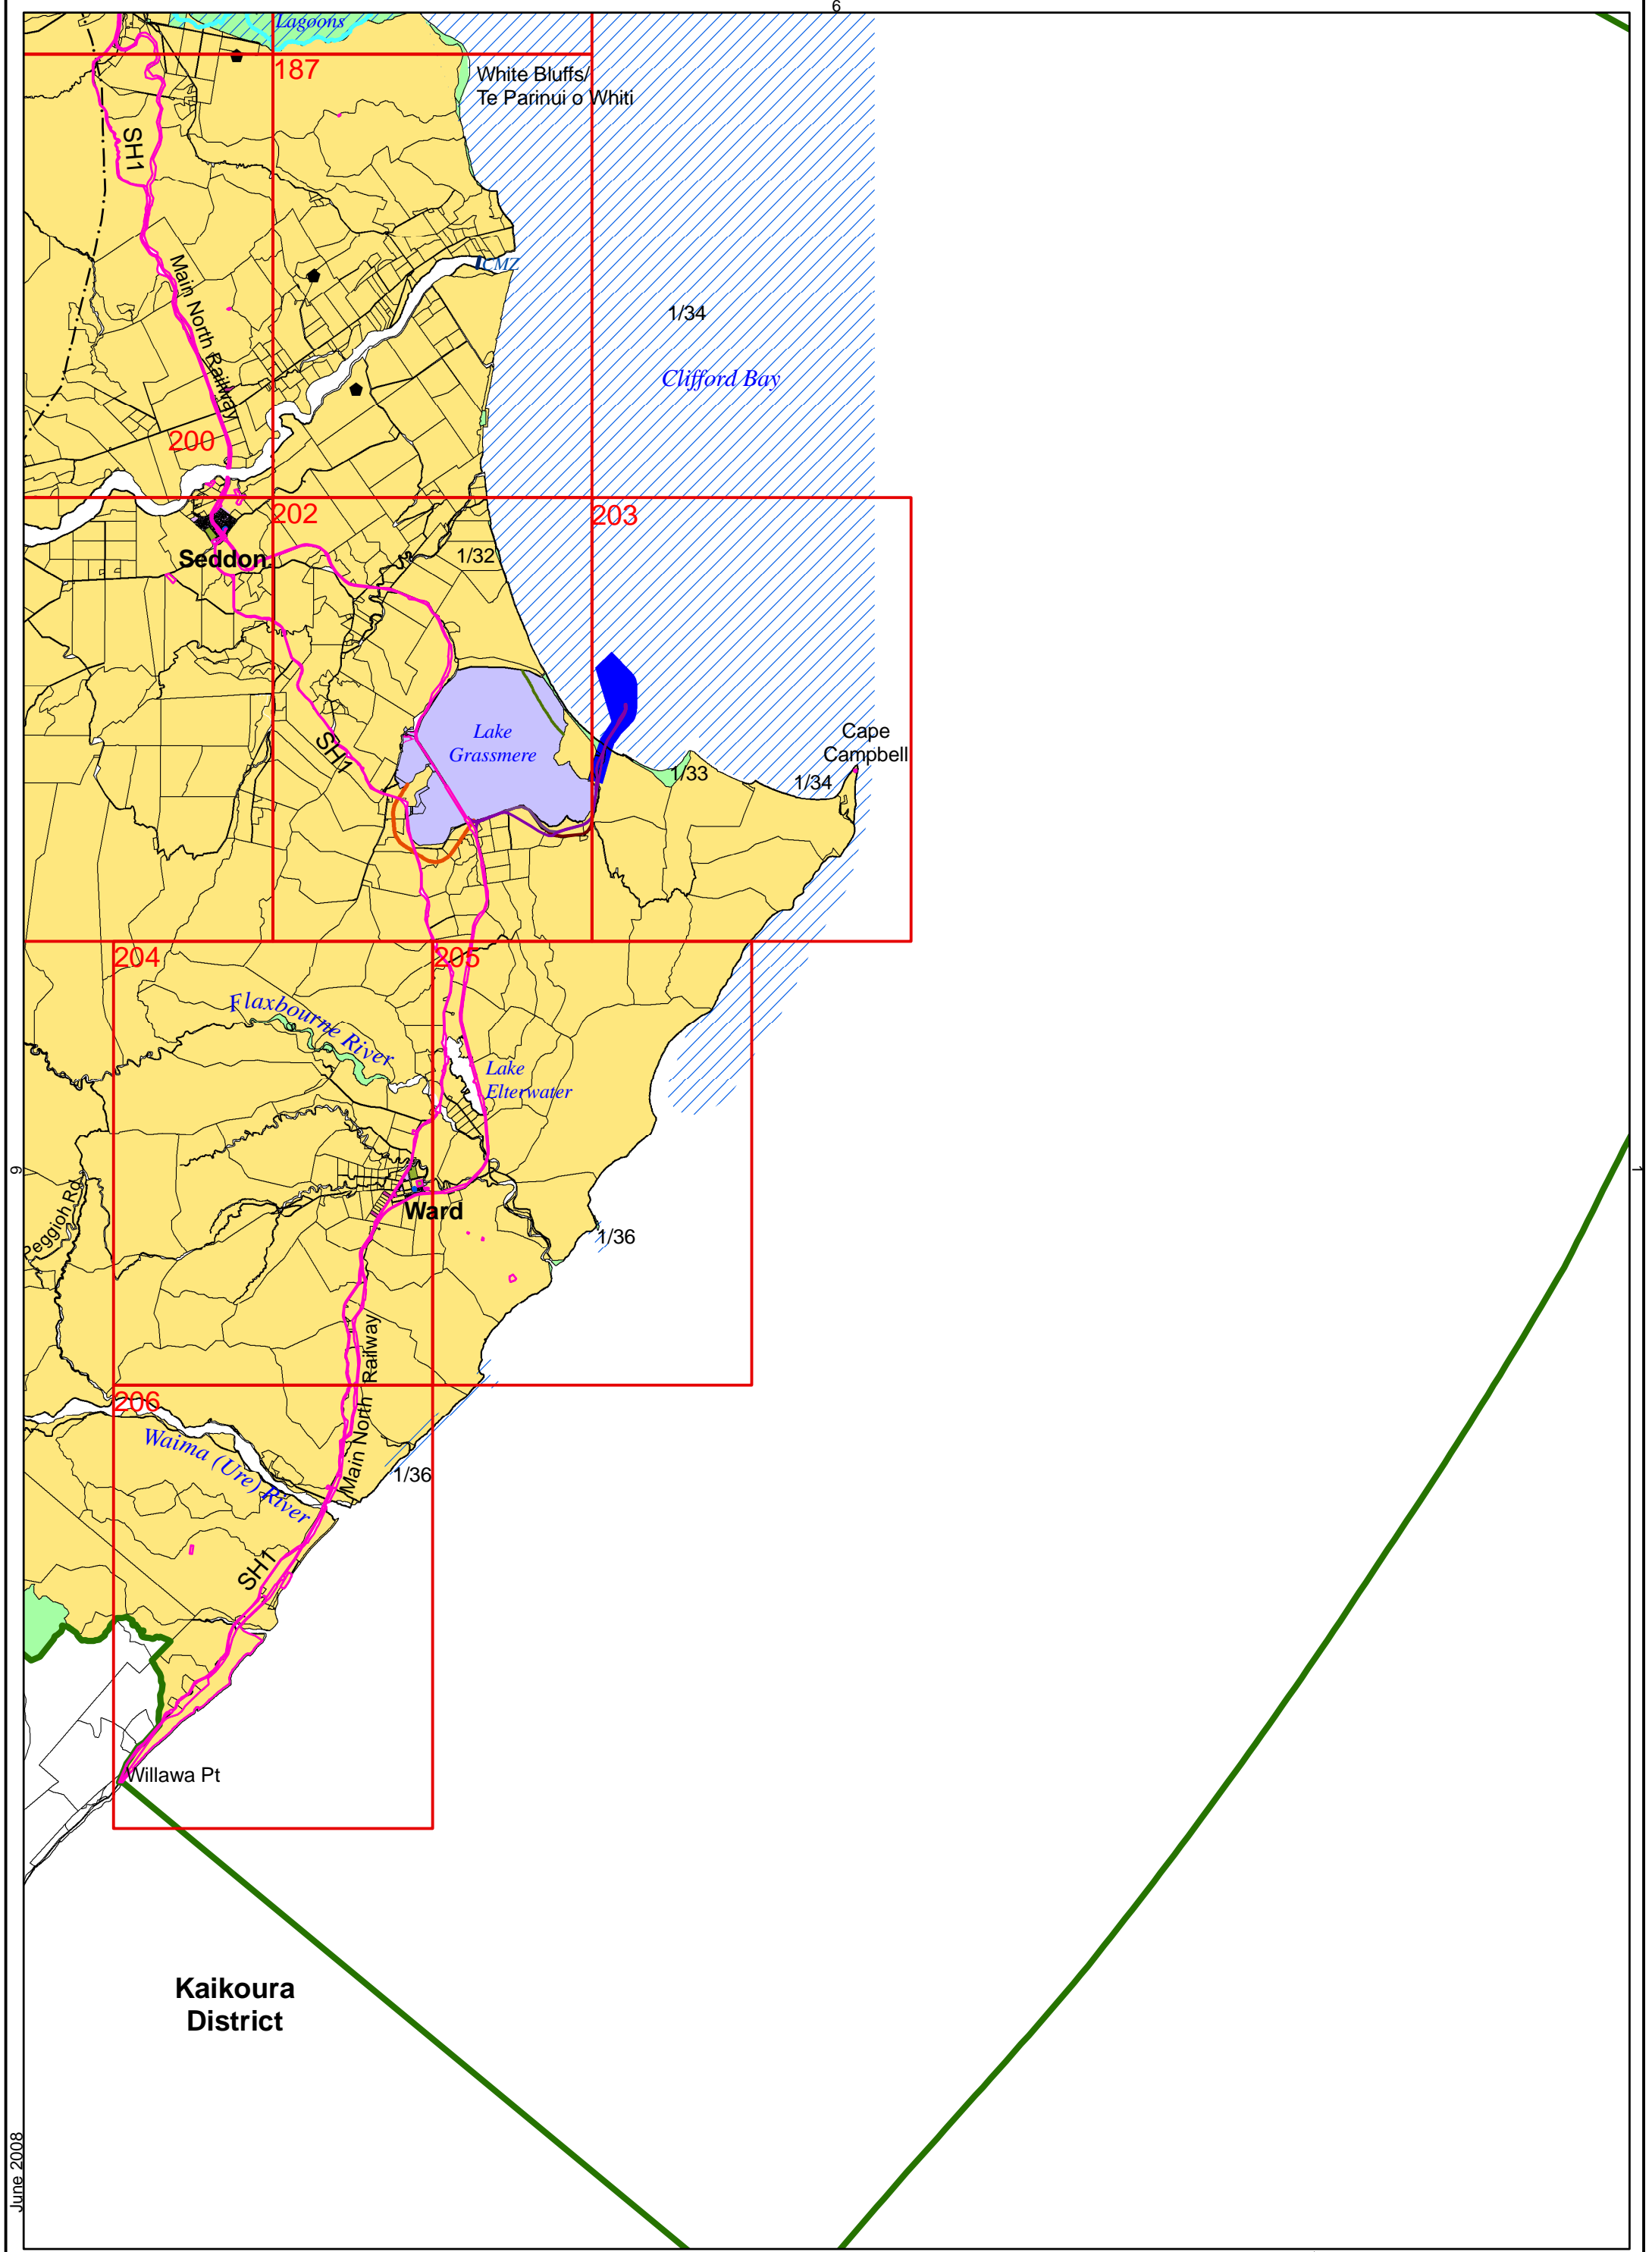

June 2008

Scale: 1:150000
Original drawn scale for printing at A3

Clifford Bay

	6	
9	1	1
	1	

Map 10