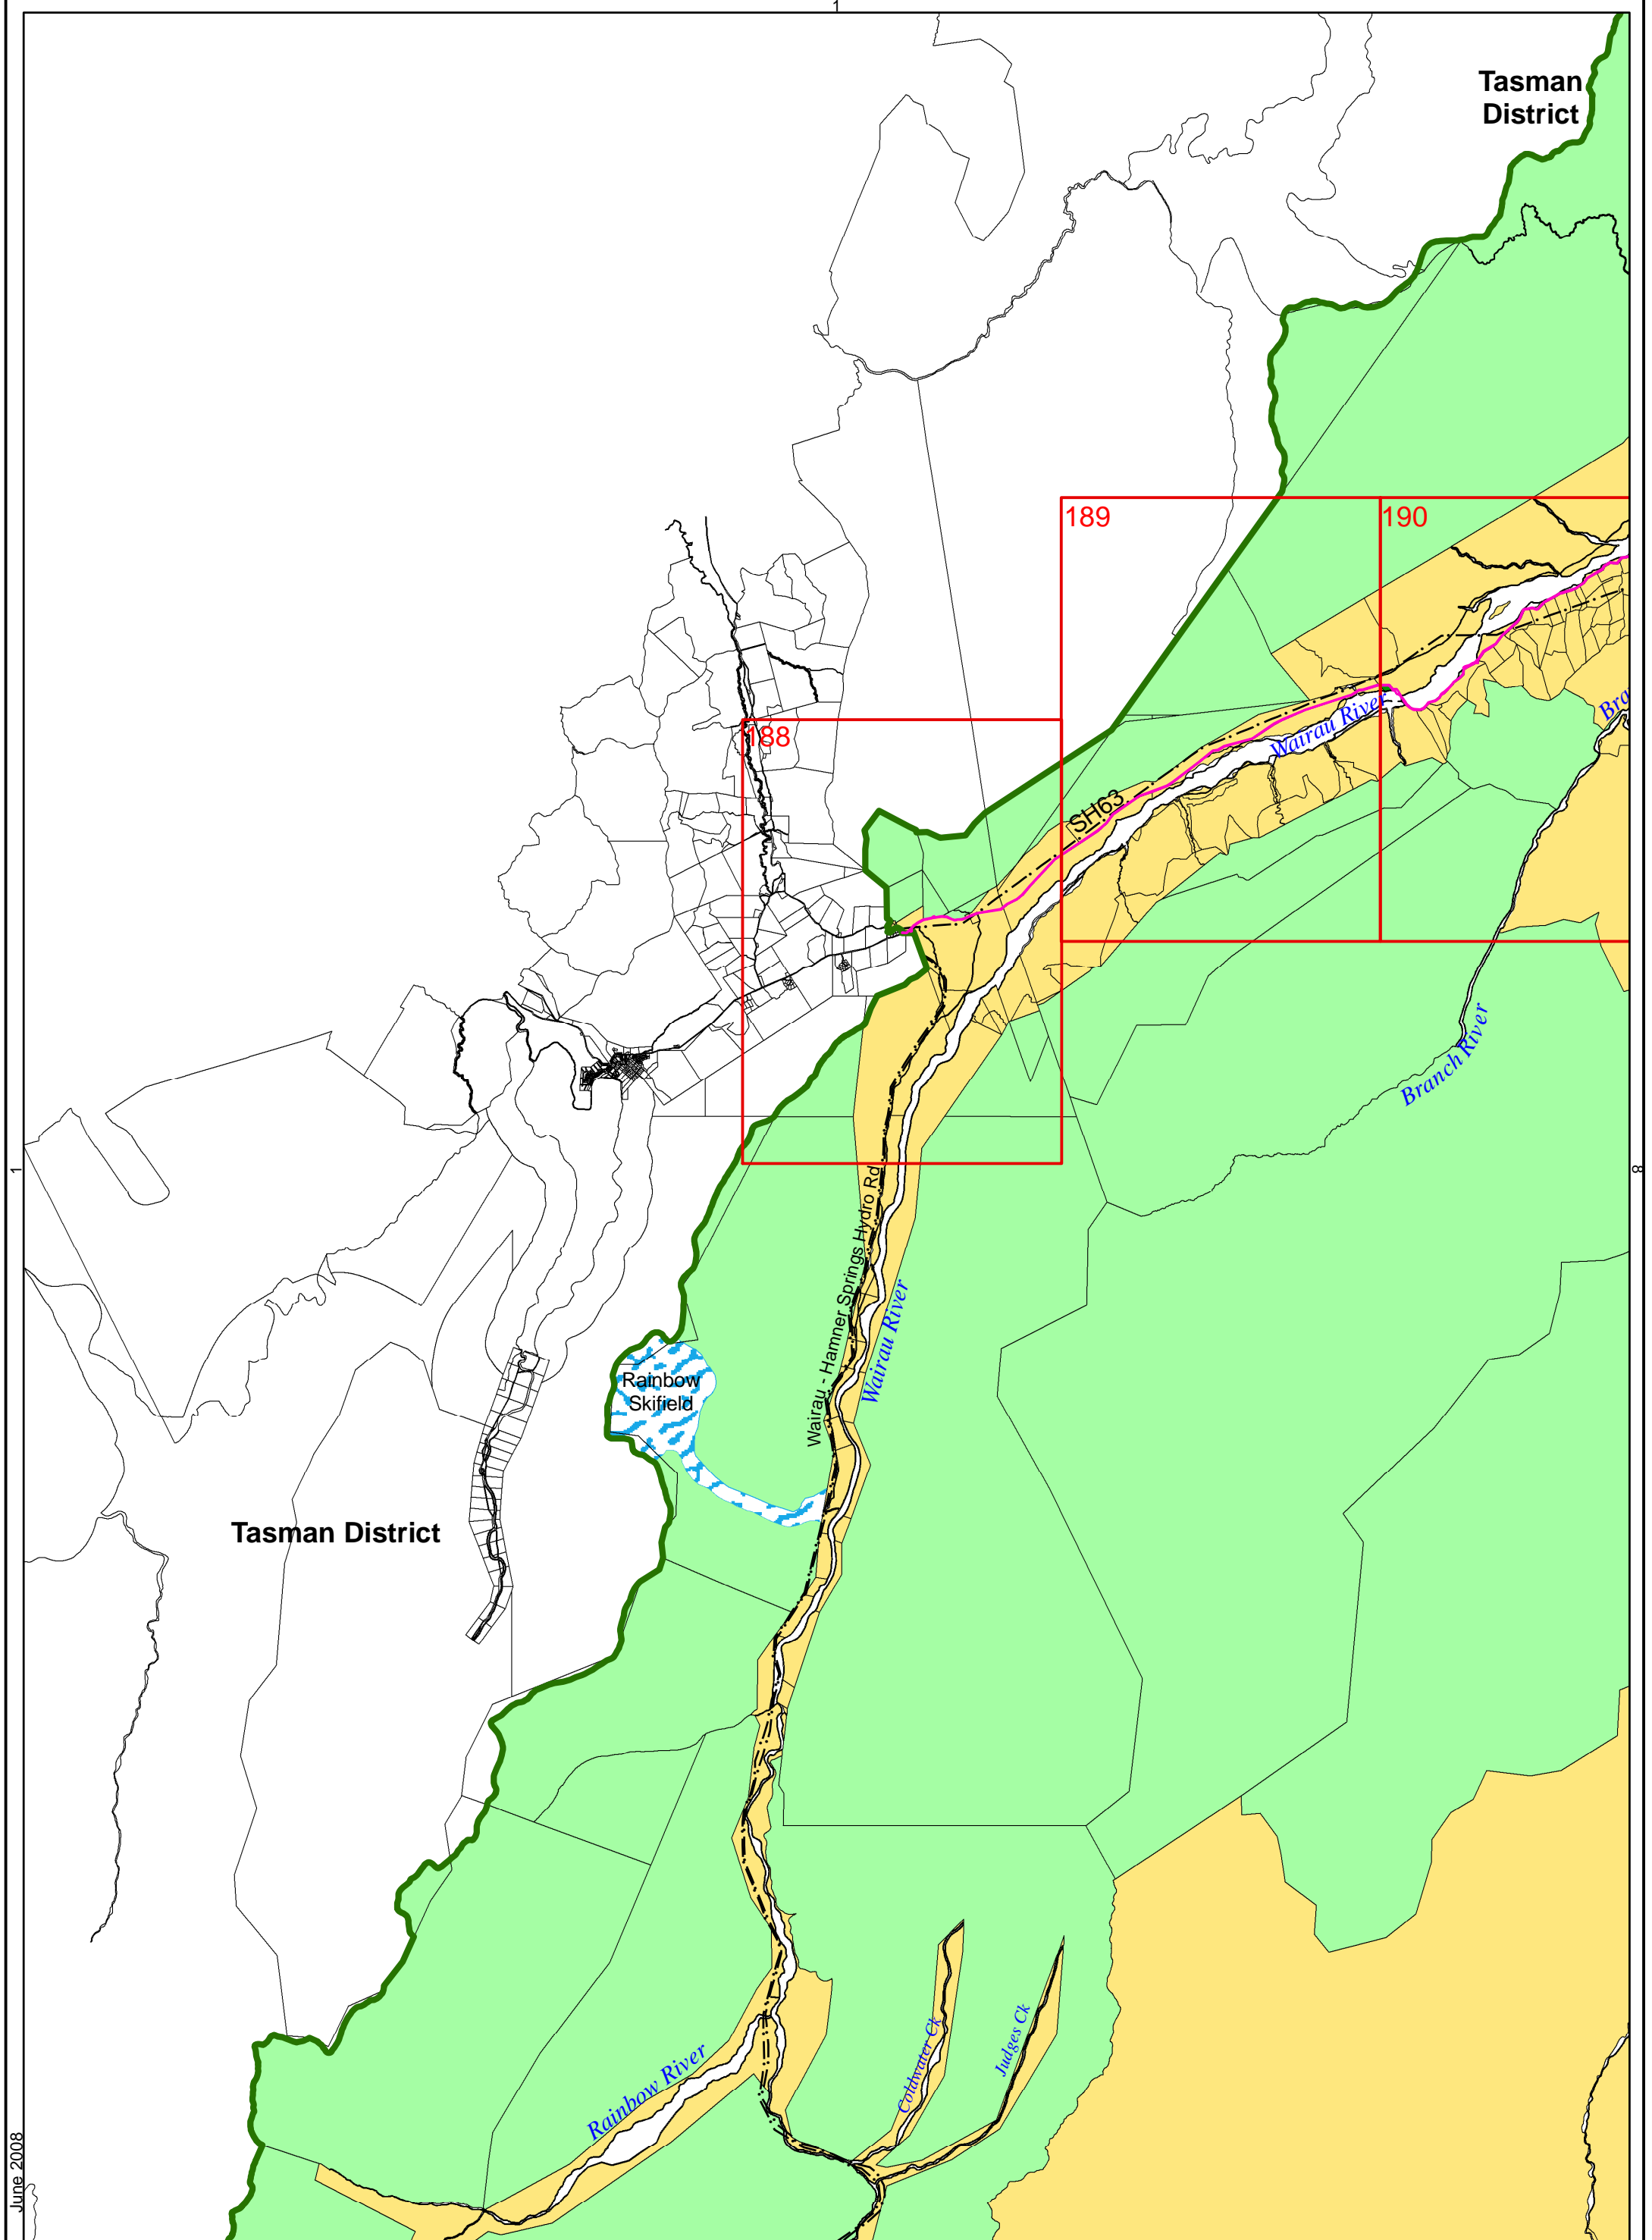

# Rai Valley & Whangamoas

Map 4

6 Oct 2017

June 2008

Scale: 1:150000  
Original drawn scale for printing at A3

# Map 10

June 2008

Scale: 1:150000  
Original drawn scale for printing at A3

## Map 11

June 2008

Scale: 1:150000  
Original drawn scale for printing at A3

# Map 12