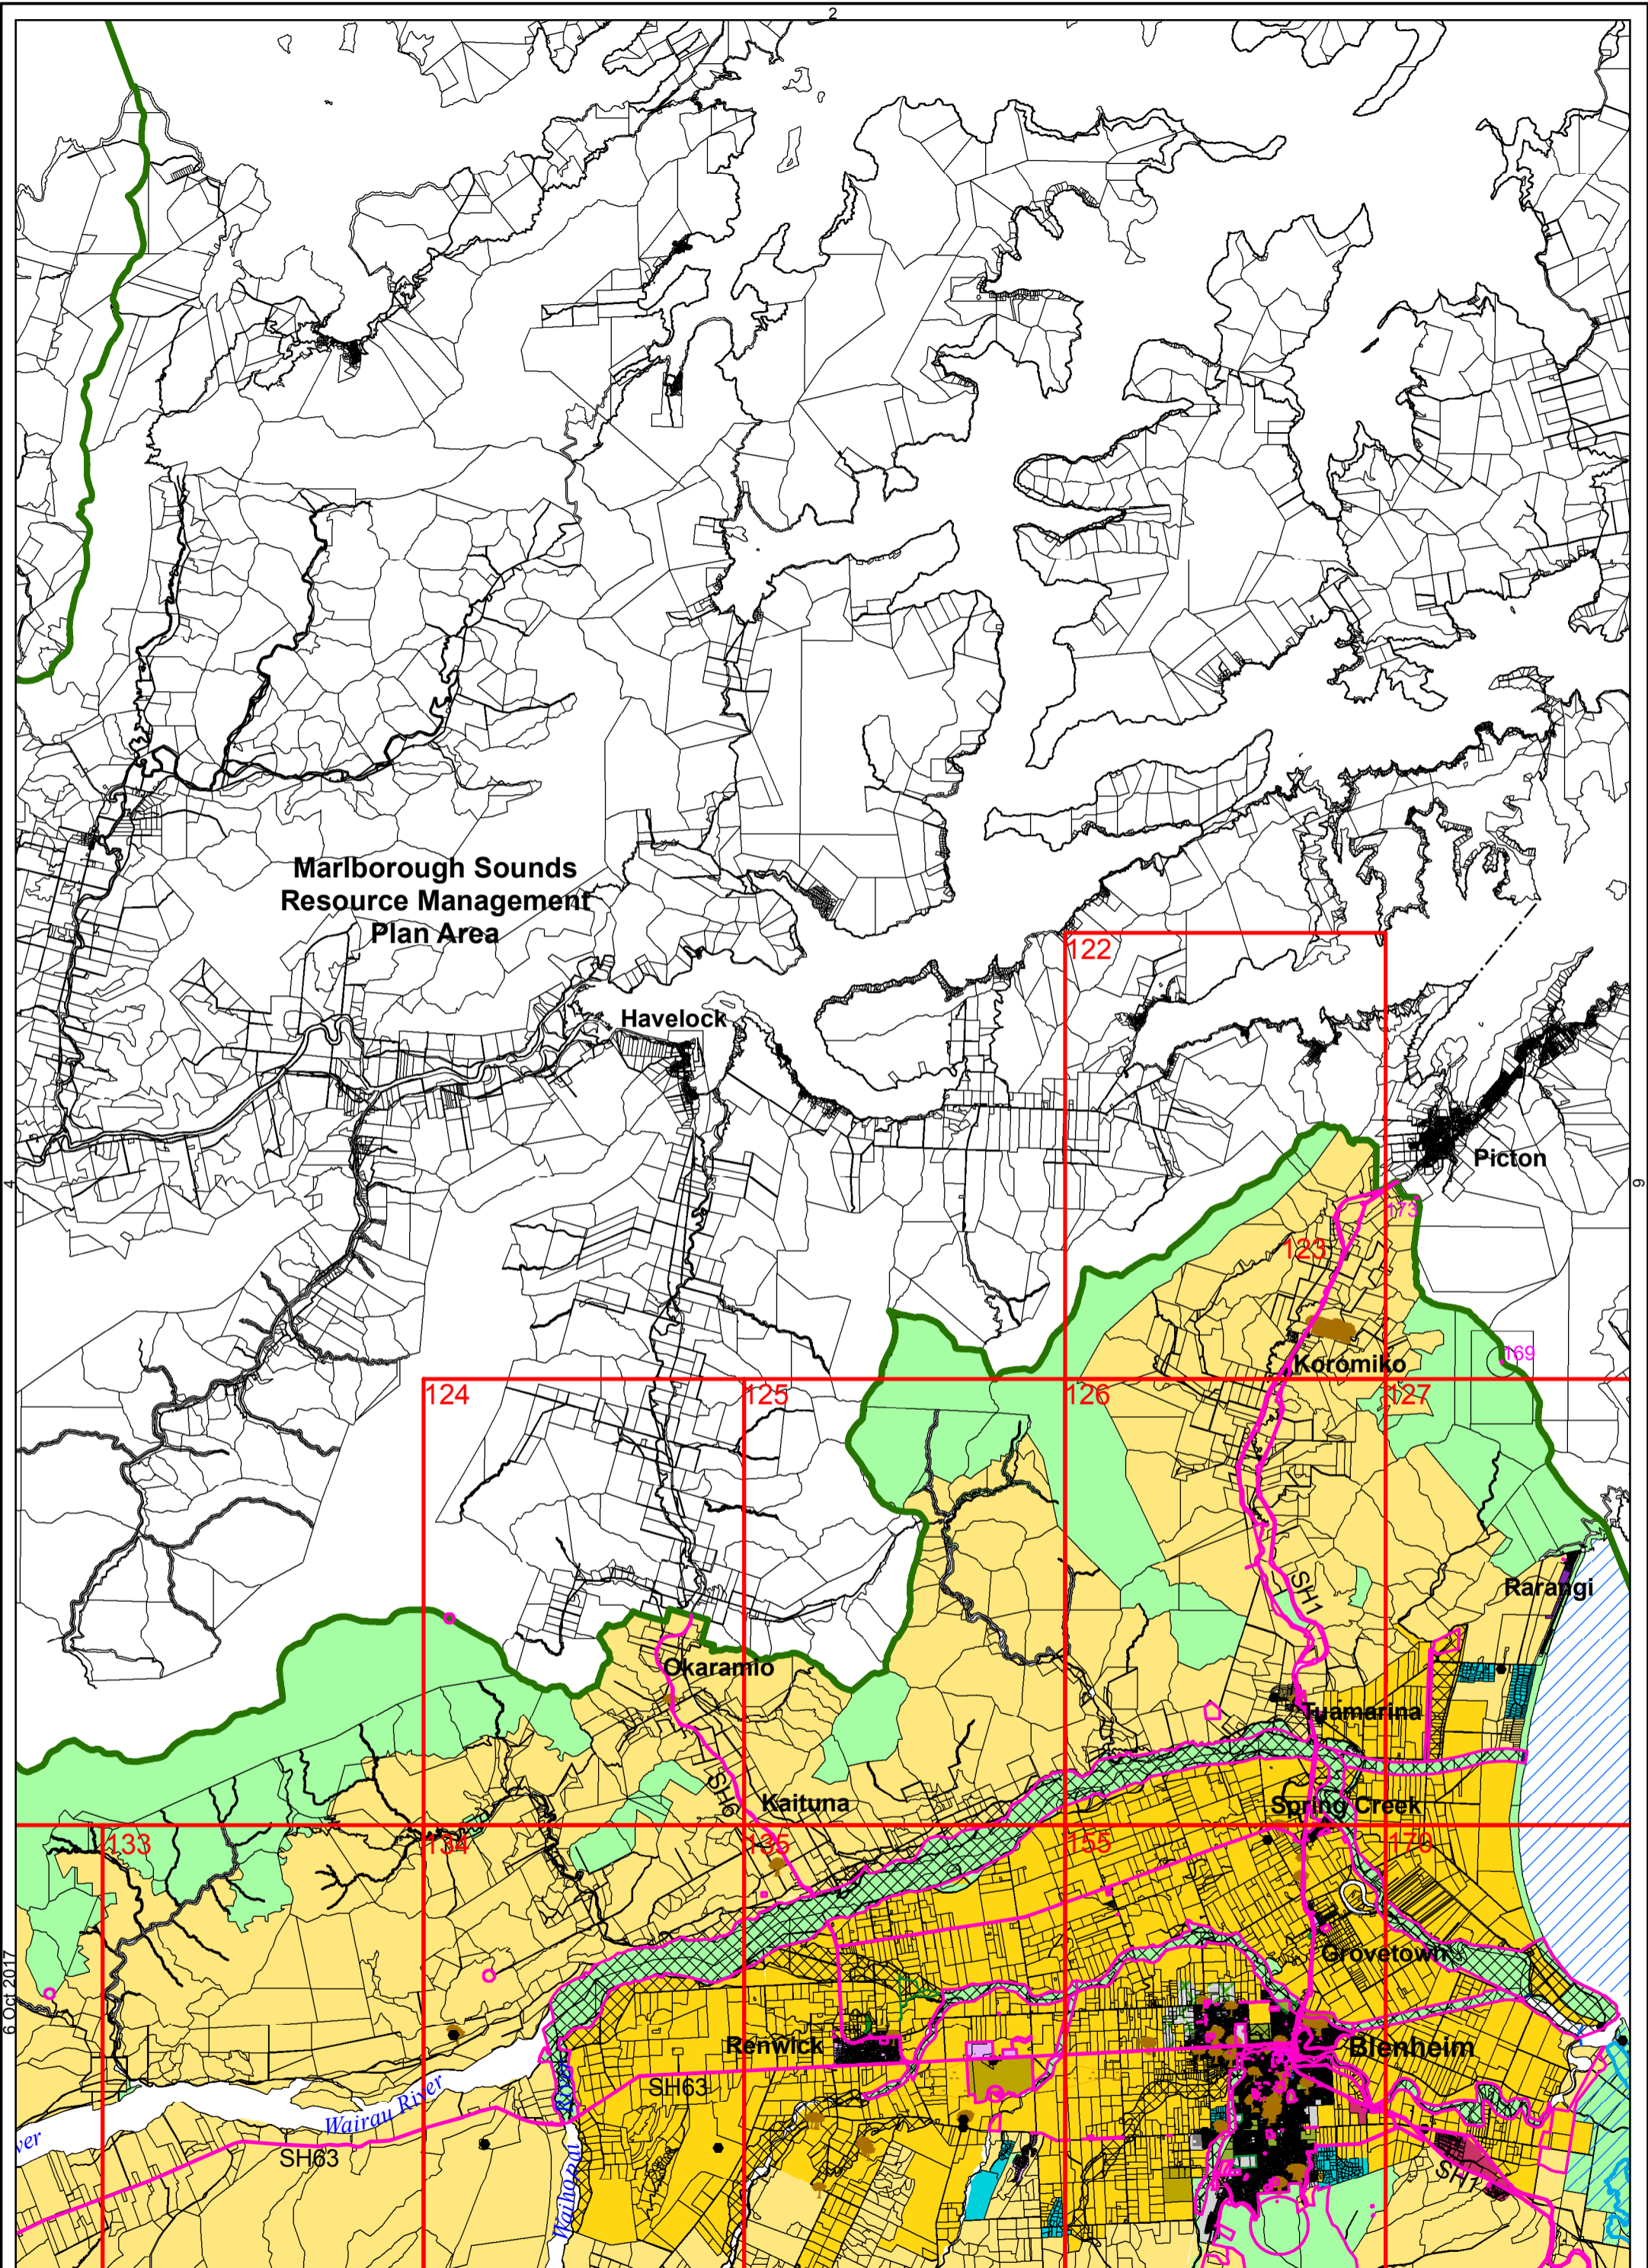

# Rai Valley & Whangamoas

Map 4

6 Oct 2017

June 2008

Scale: 1:150000  
Original drawn scale for printing at A3

# Map 10

June 2008

Scale: 1:150000  
Original drawn scale for printing at A3

## Map 11

June 2008

Scale: 1:150000  
Original drawn scale for printing at A3

# Map 12