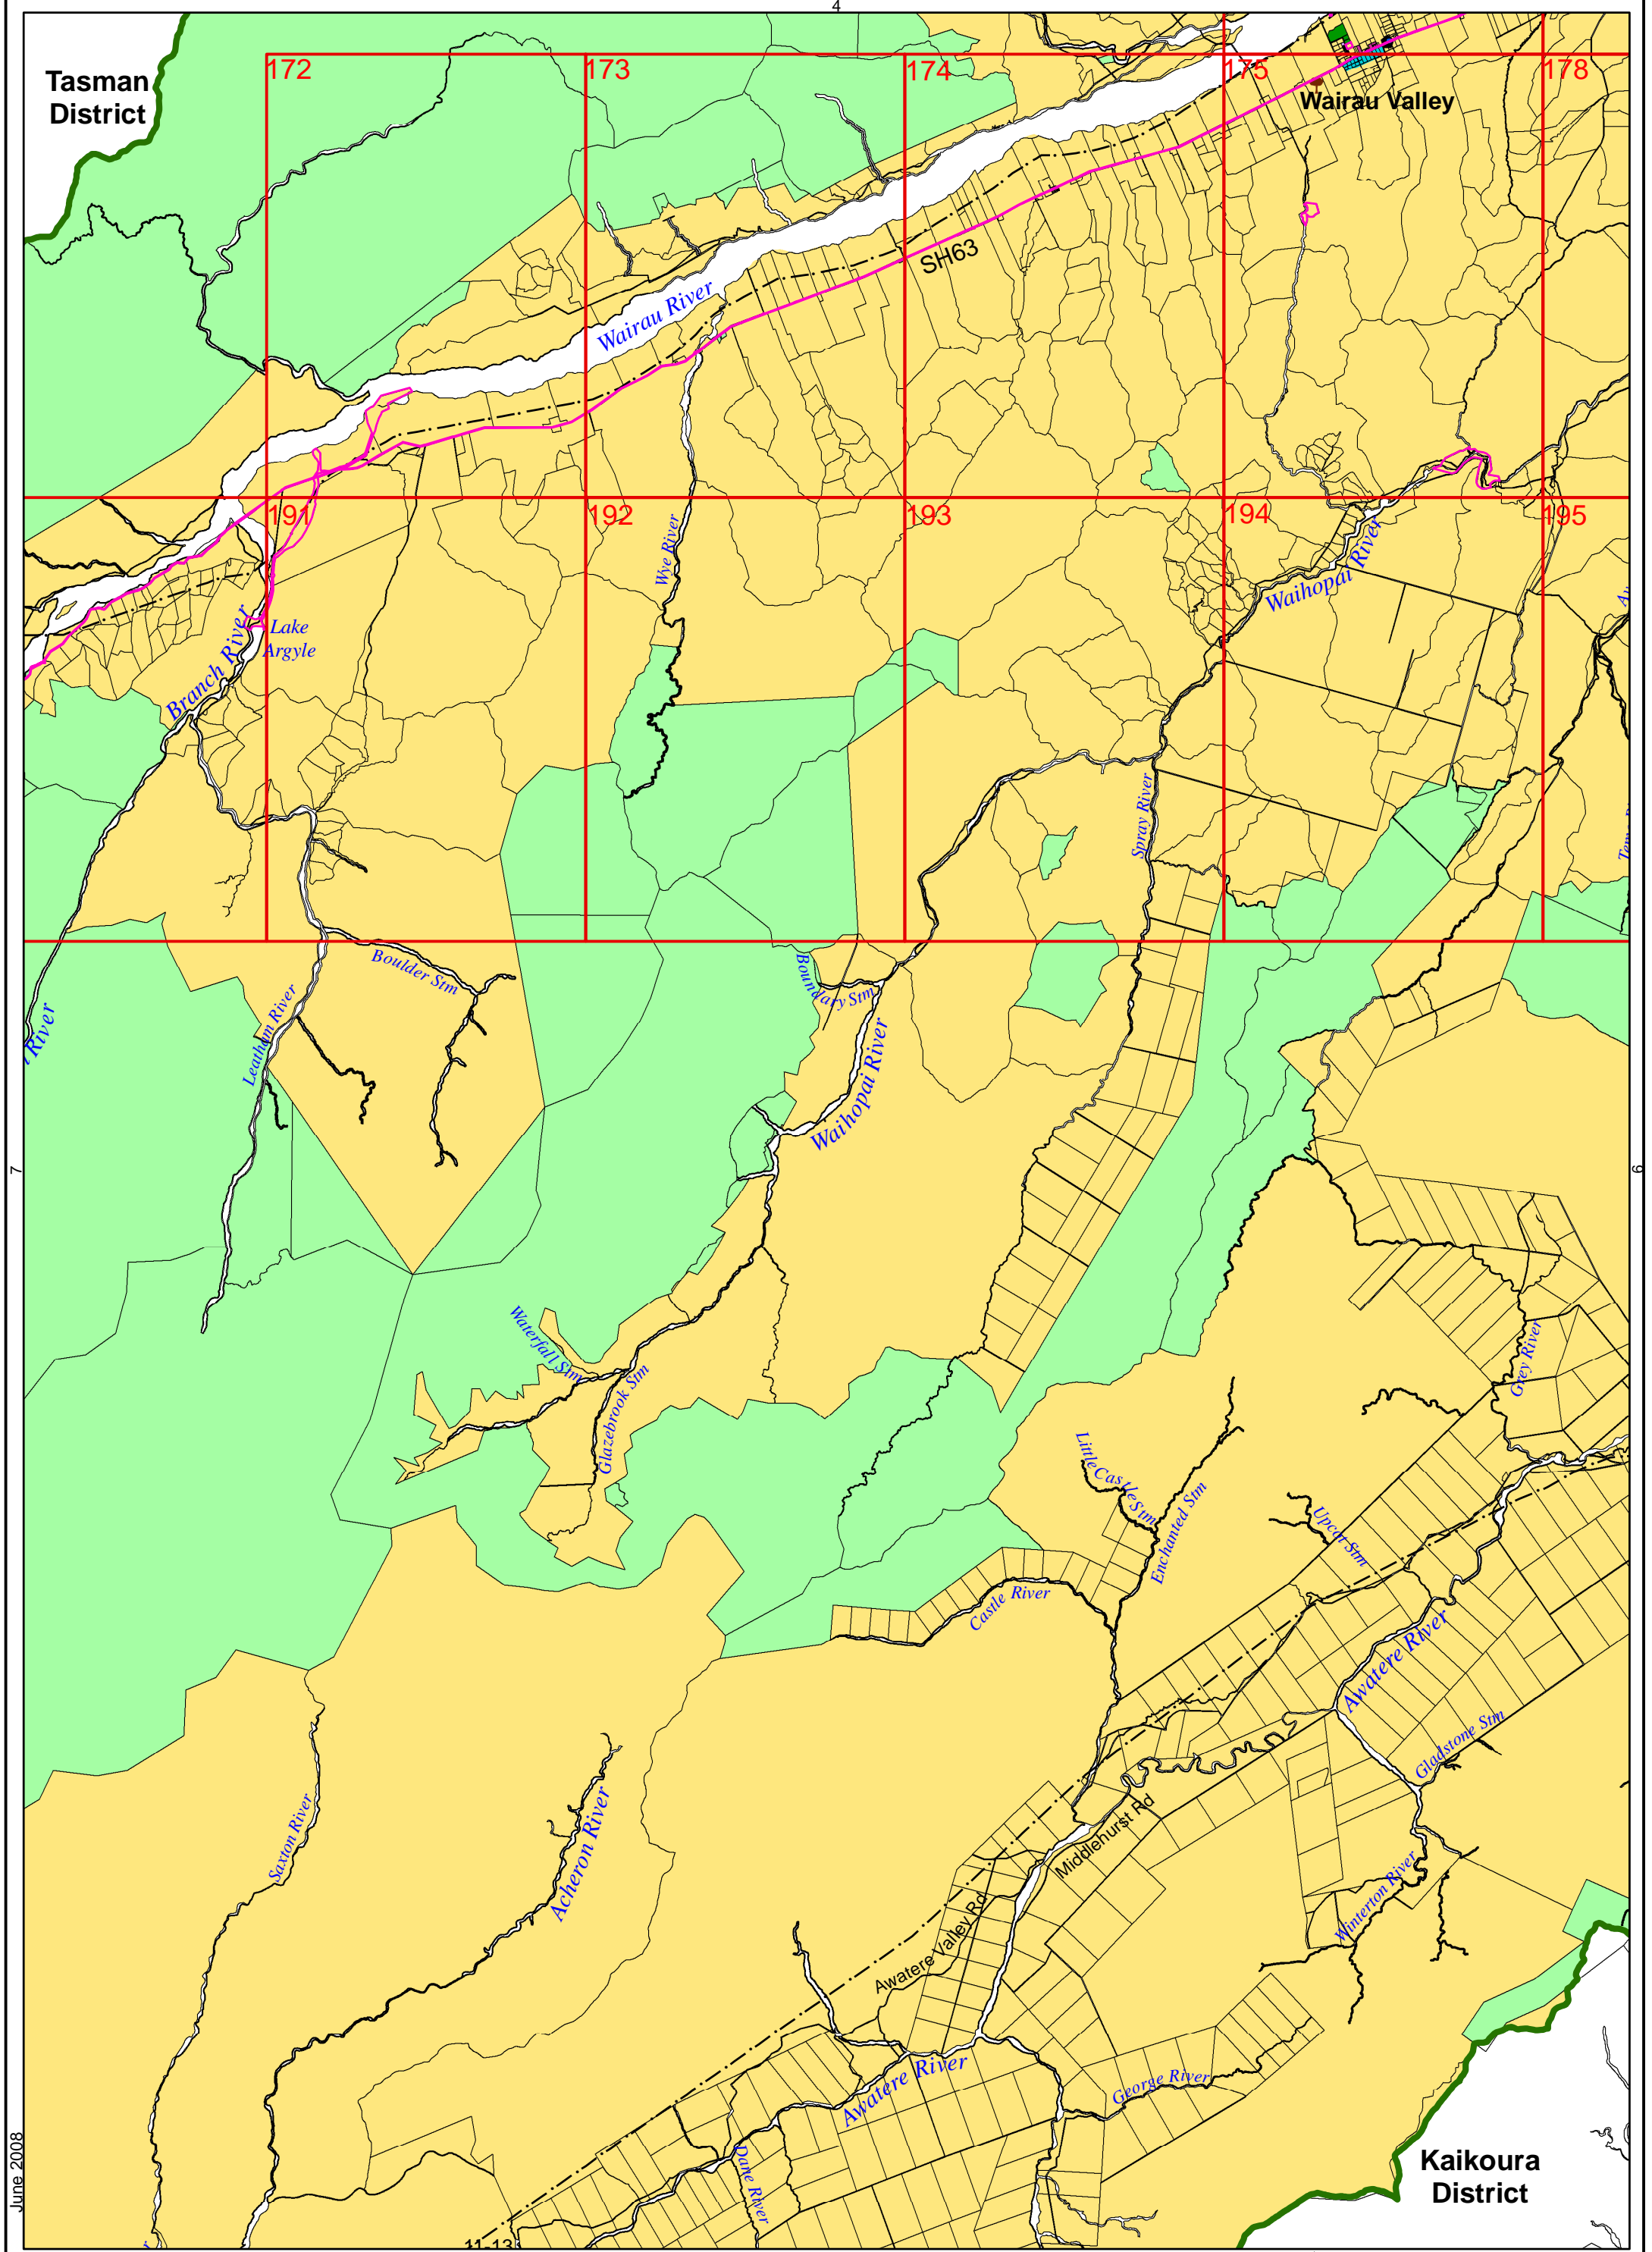

June 2008

Scale: 1:150000
Original drawn scale for printing at A3

Waihopai

4	9
7	12

Map 8