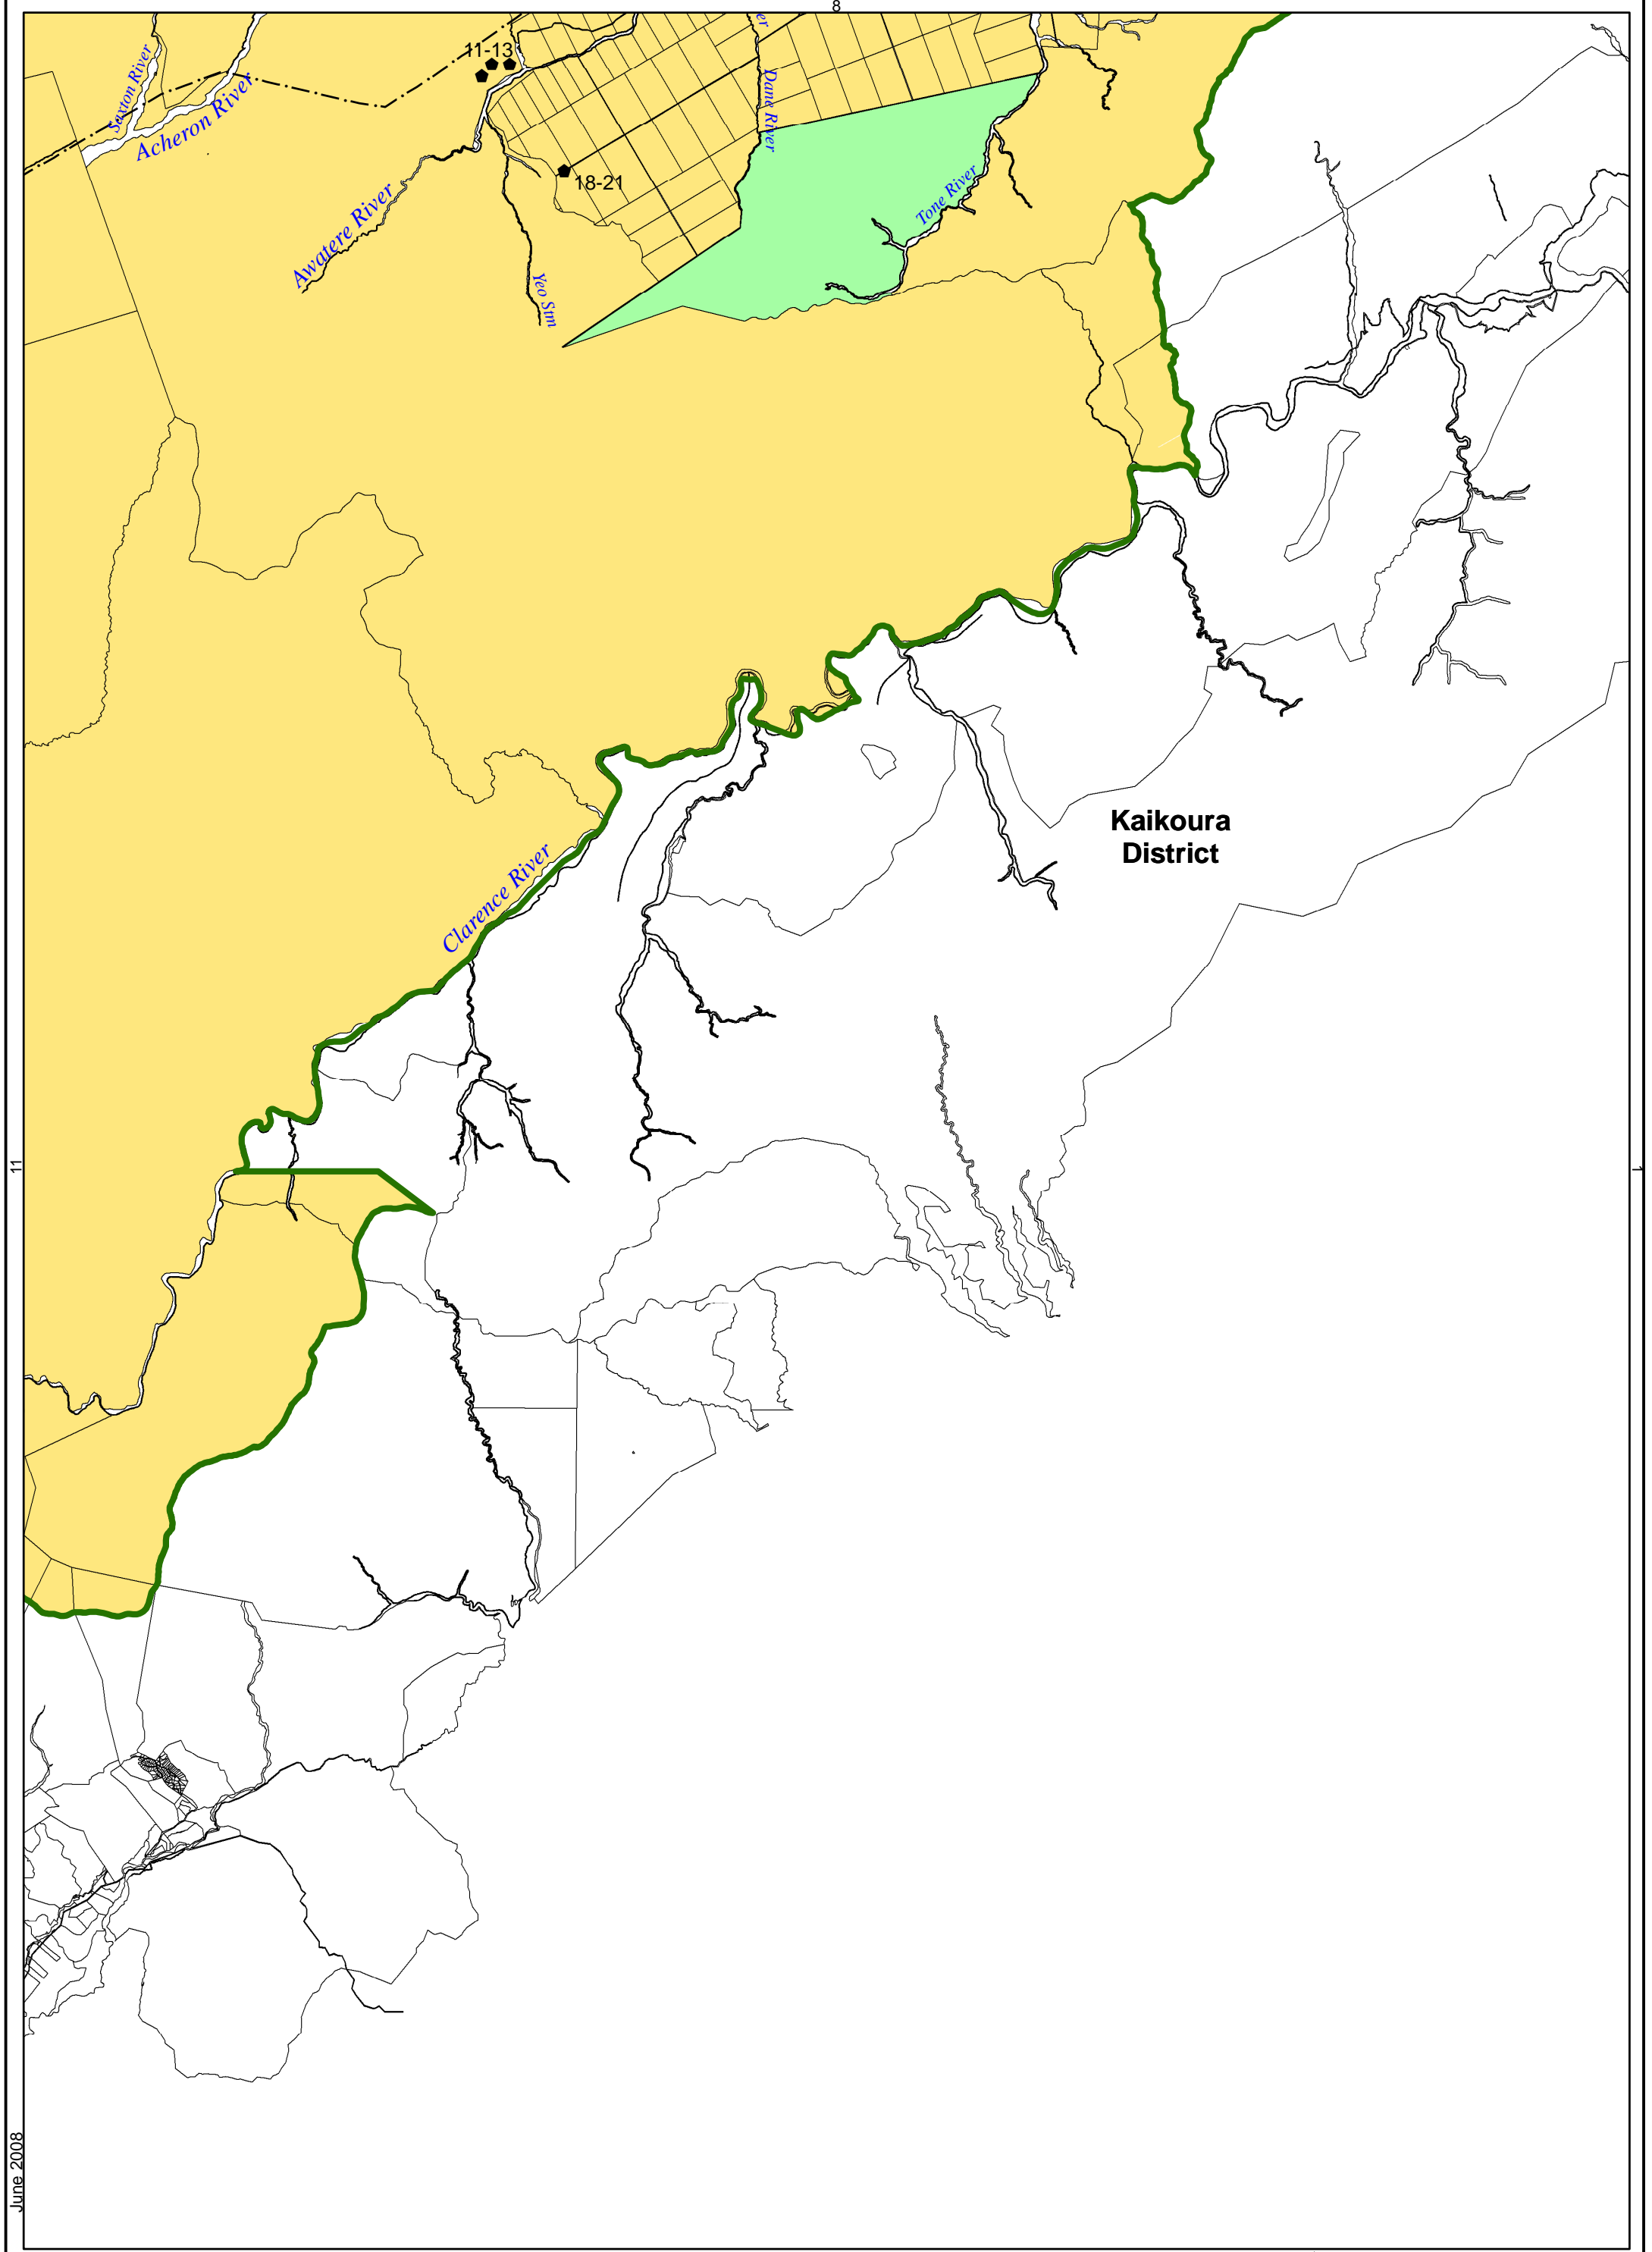

# Clifford Bay

	6	
9	1	1
	1	

# Map 10

June 2008

Scale: 1:150000  
Original drawn scale for printing at A3

# Acheron Catchment

1	7	12
1		1

## Map 11

June 2008

Scale: 1:150000  
Original drawn scale for printing at A3