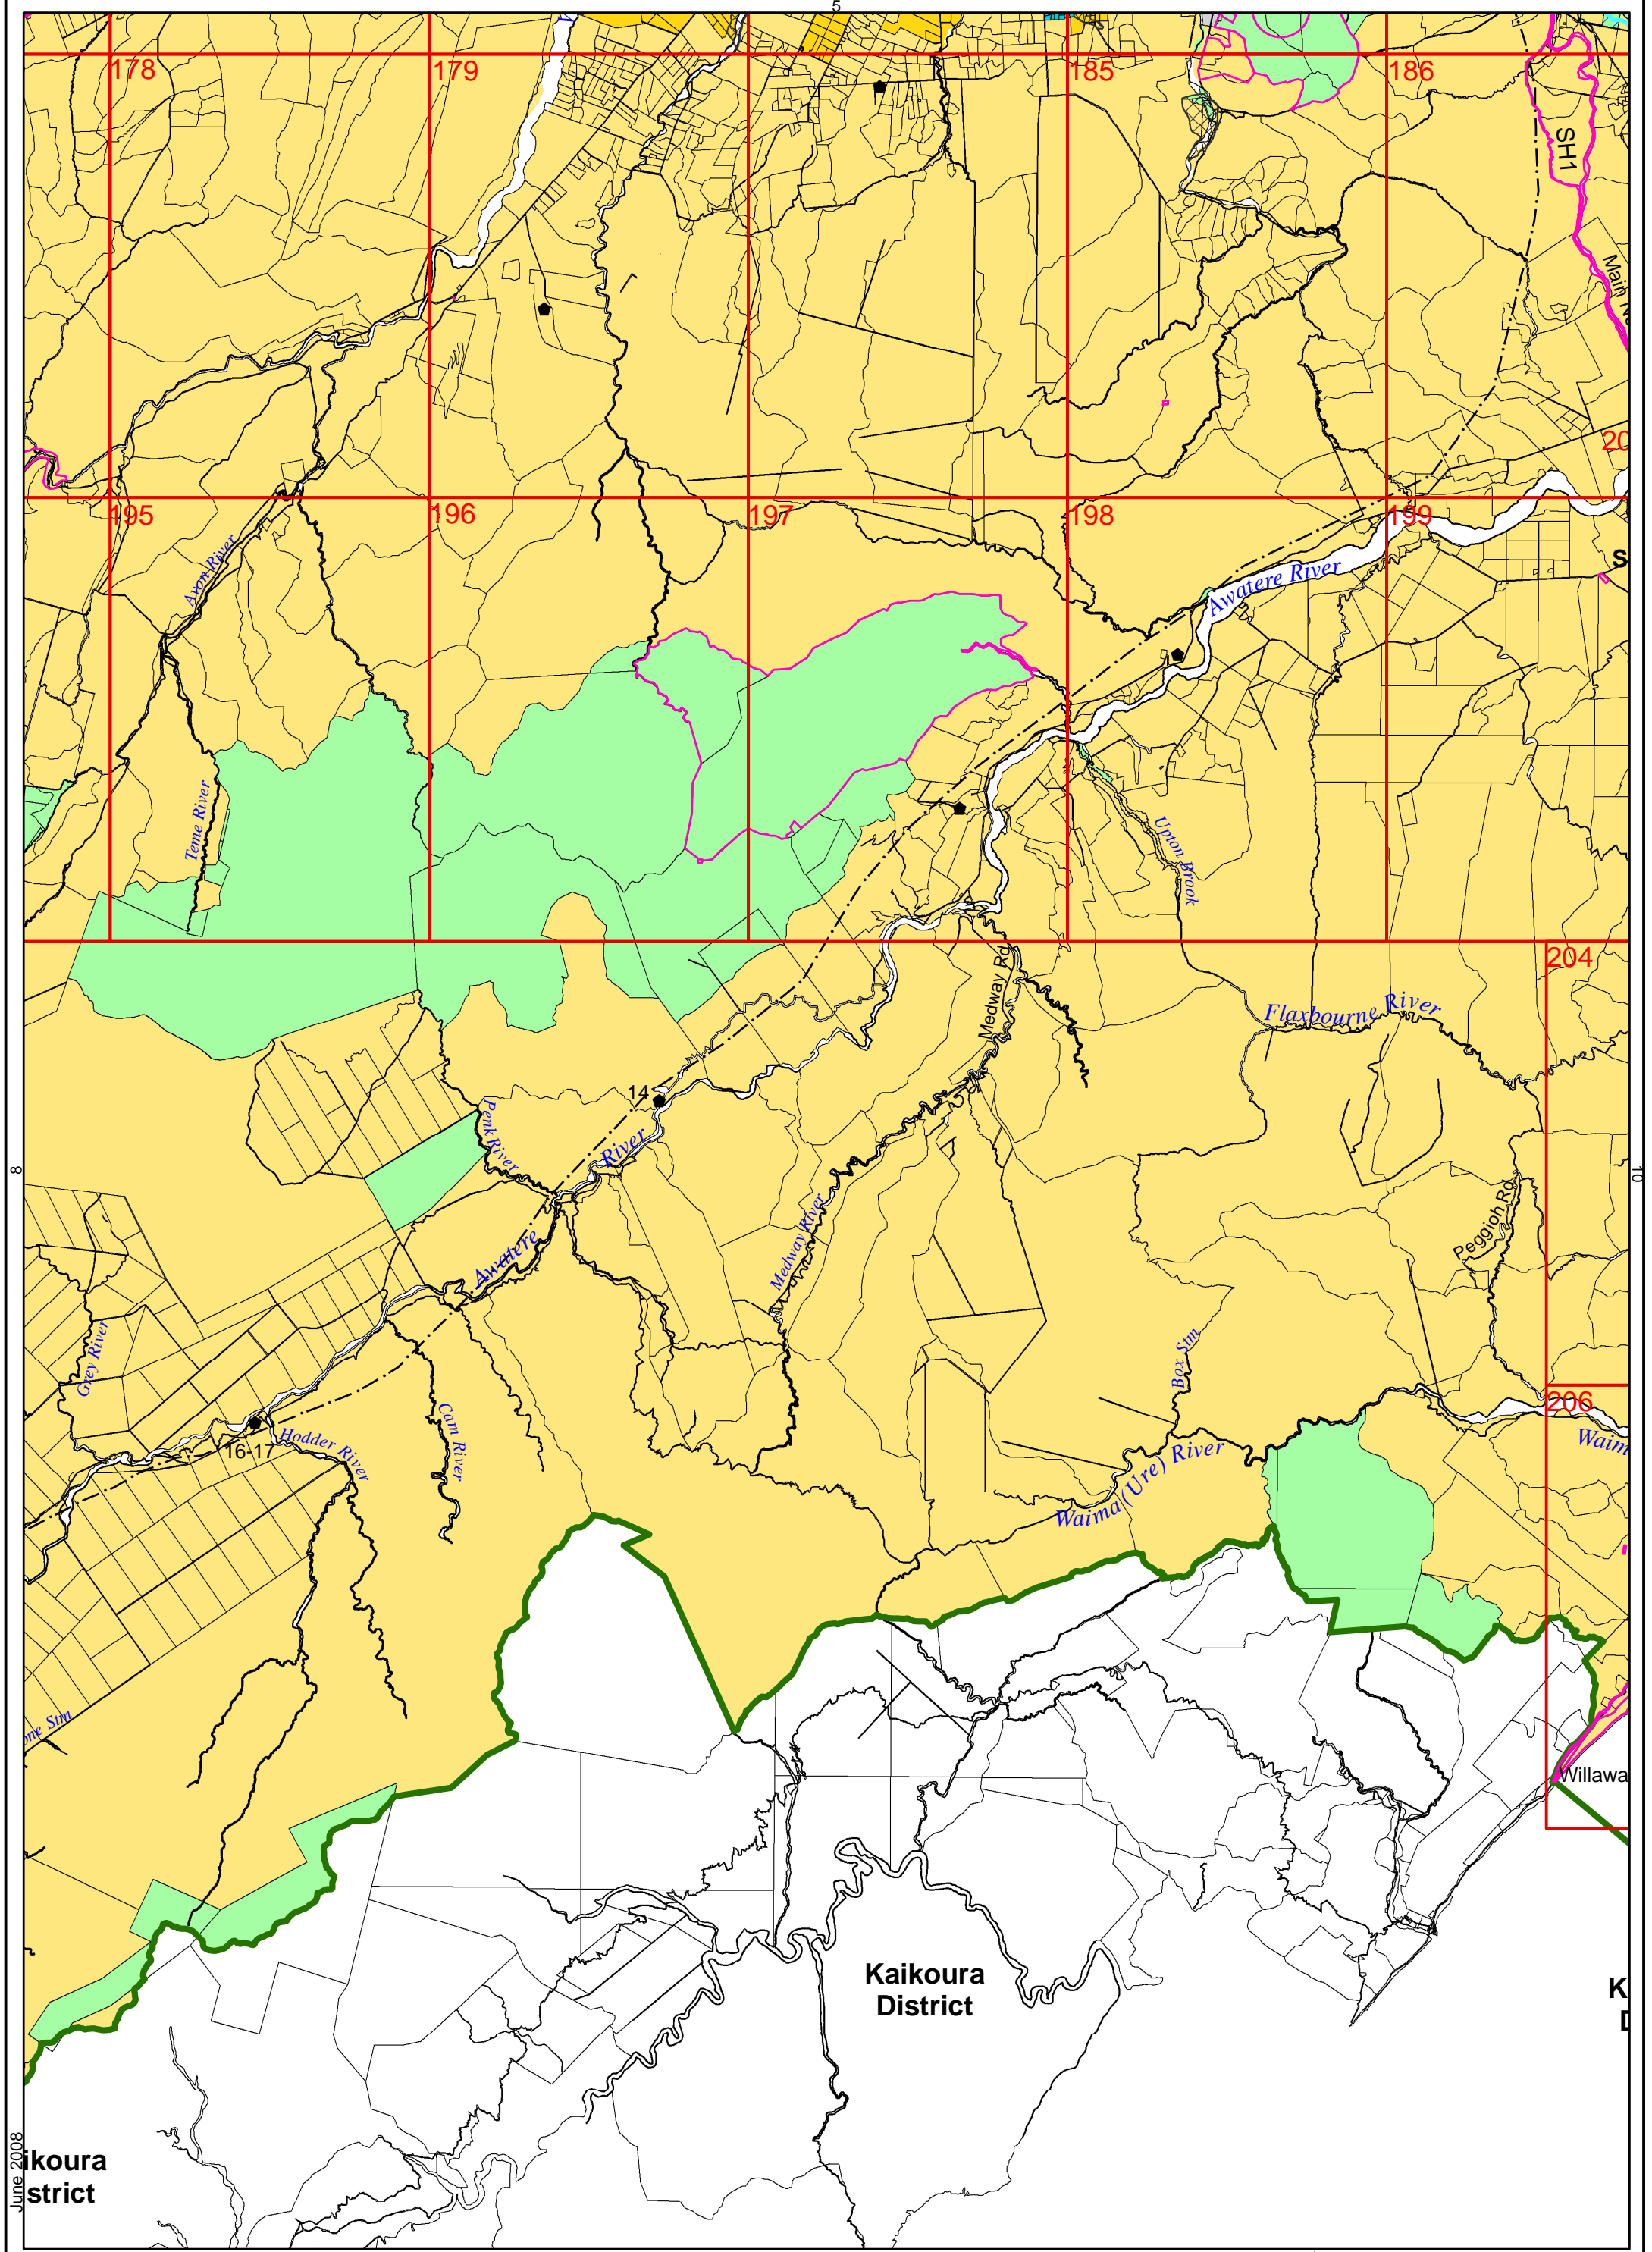

June 2008
Marlborough District Council
Kaikoura District

Scale: 1:150000
Original drawn scale for printing at A3

Taylor Pass

Map 9