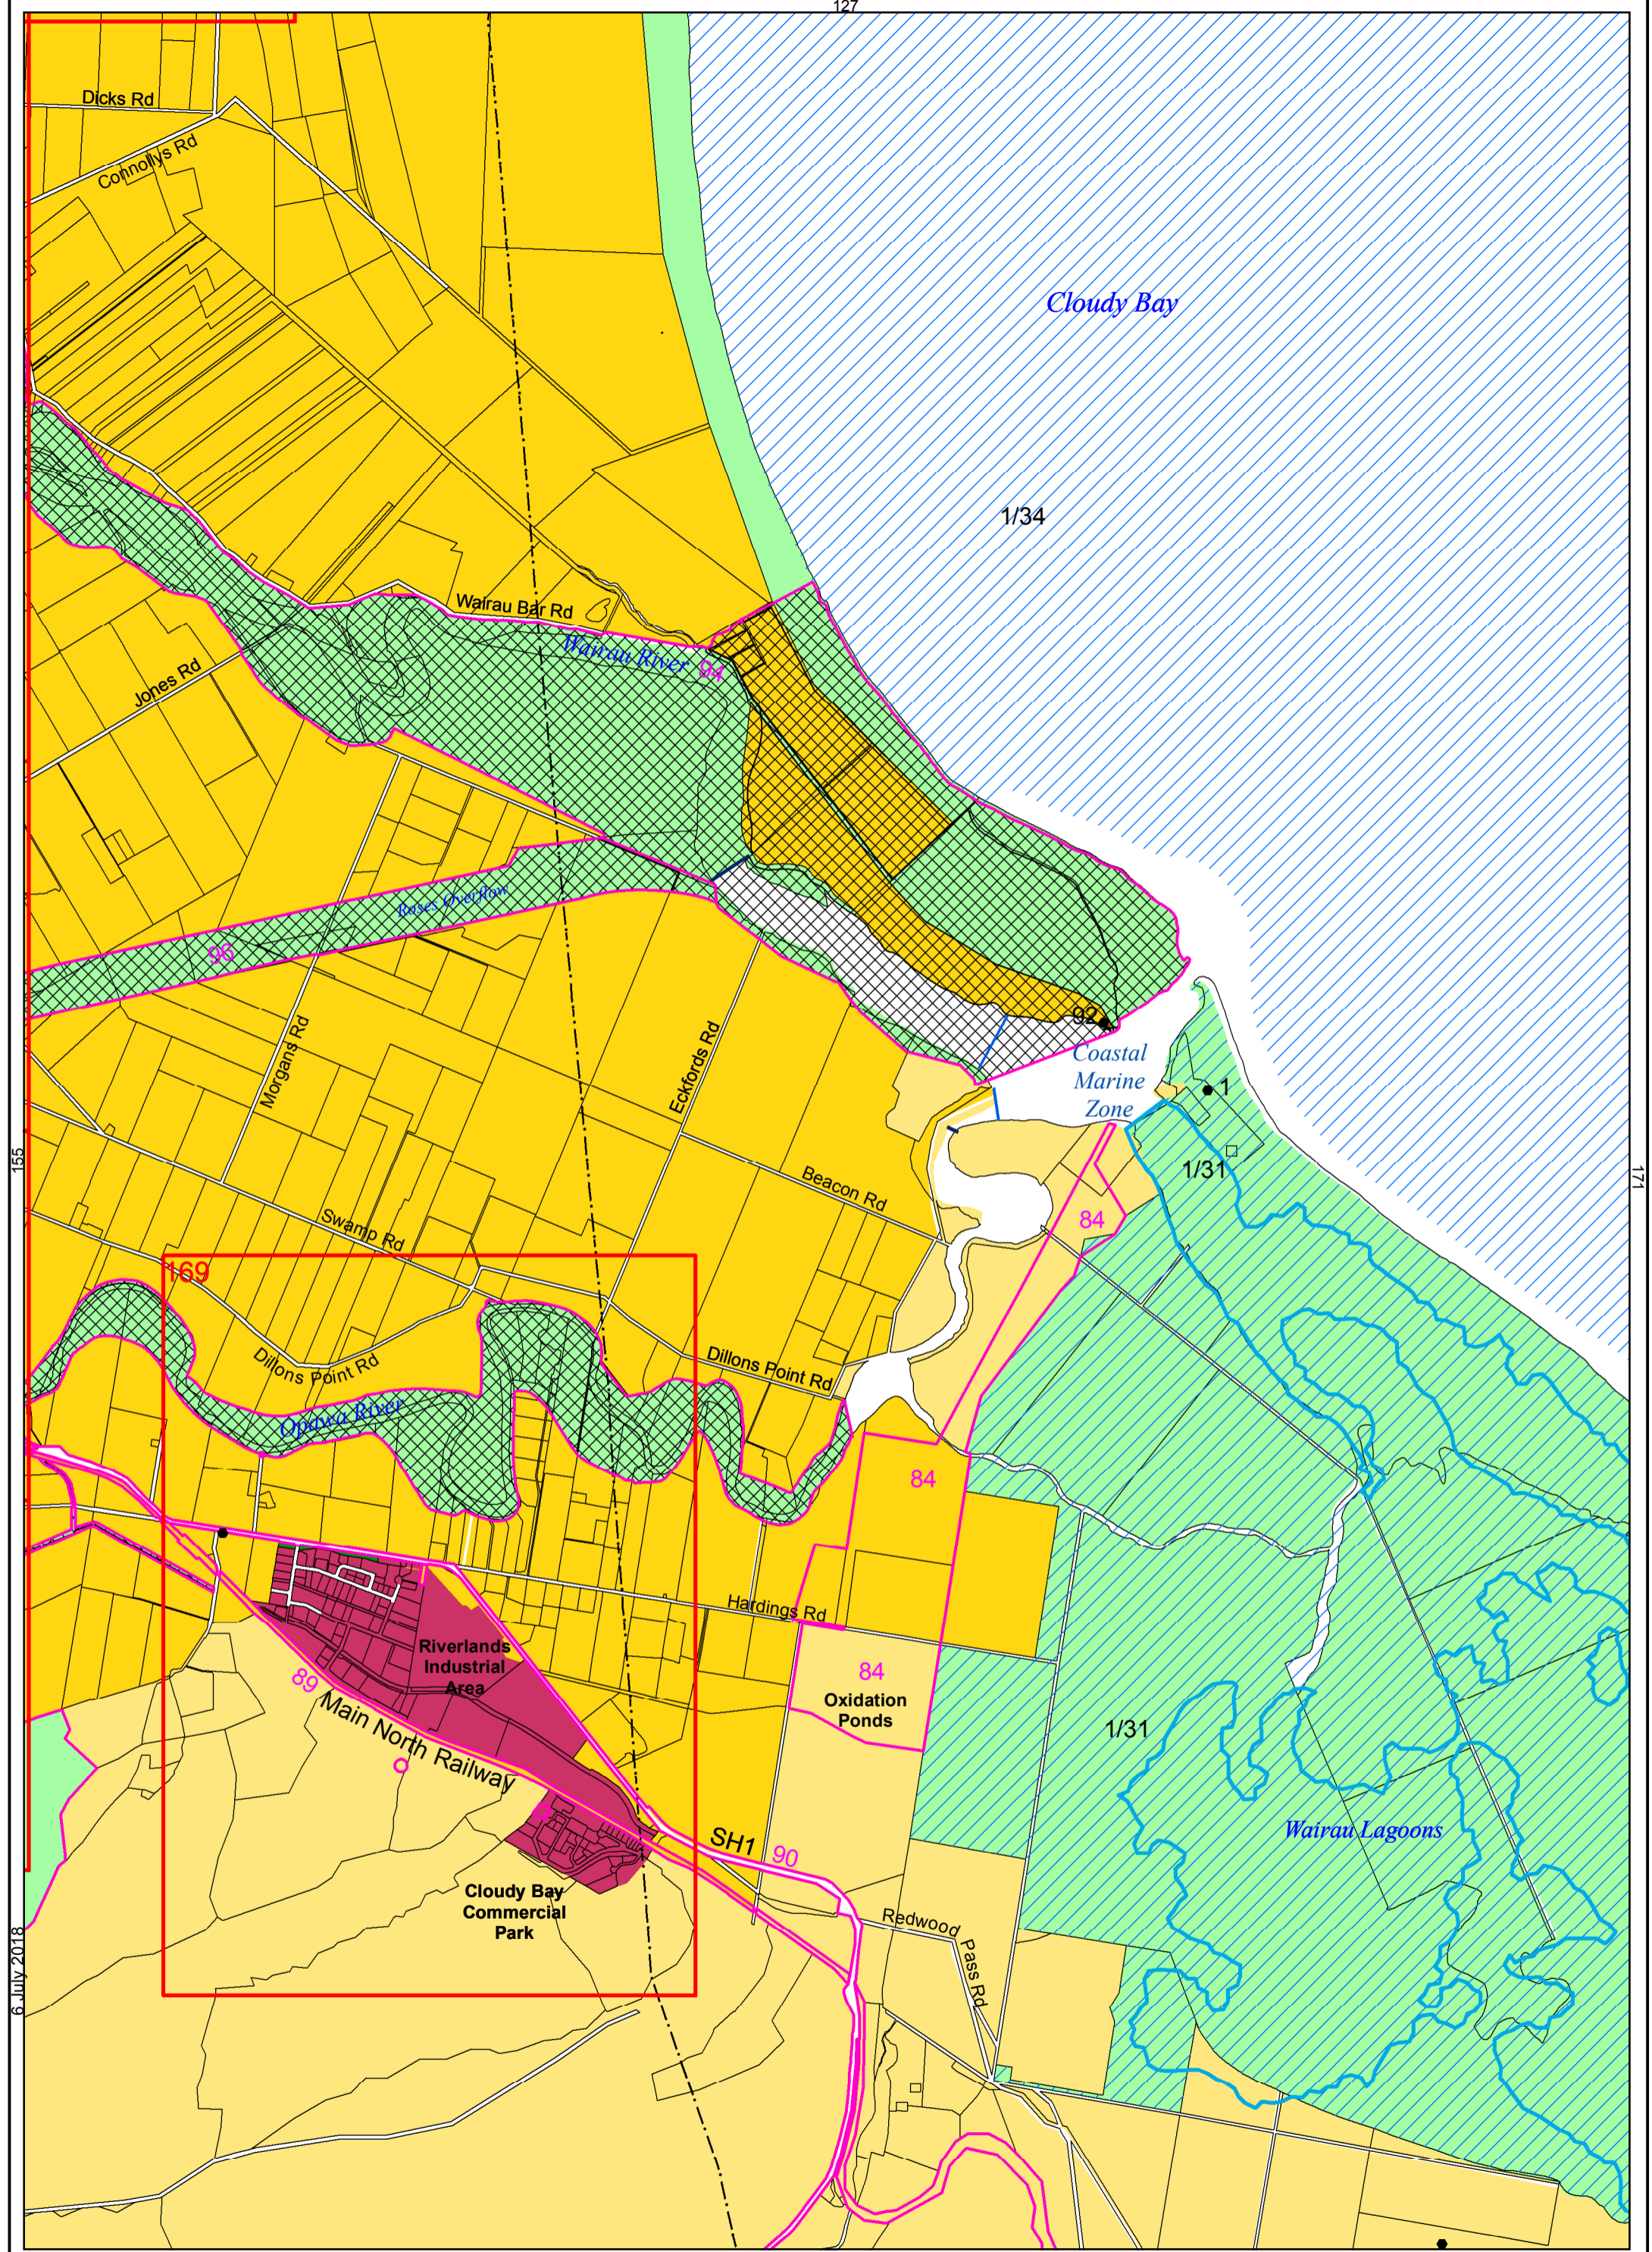

2 Mar 2012

Scale: 1:10000
Original drawn scale for printing at A3

Riverlands Industrial Estate

Map169

6 July 2018

170

6

June 2008

Scale: 1: 30000
Original drawn scale for printing at A3

Wairau Lagoons

	6	
170	6	6
	187	

Map 171